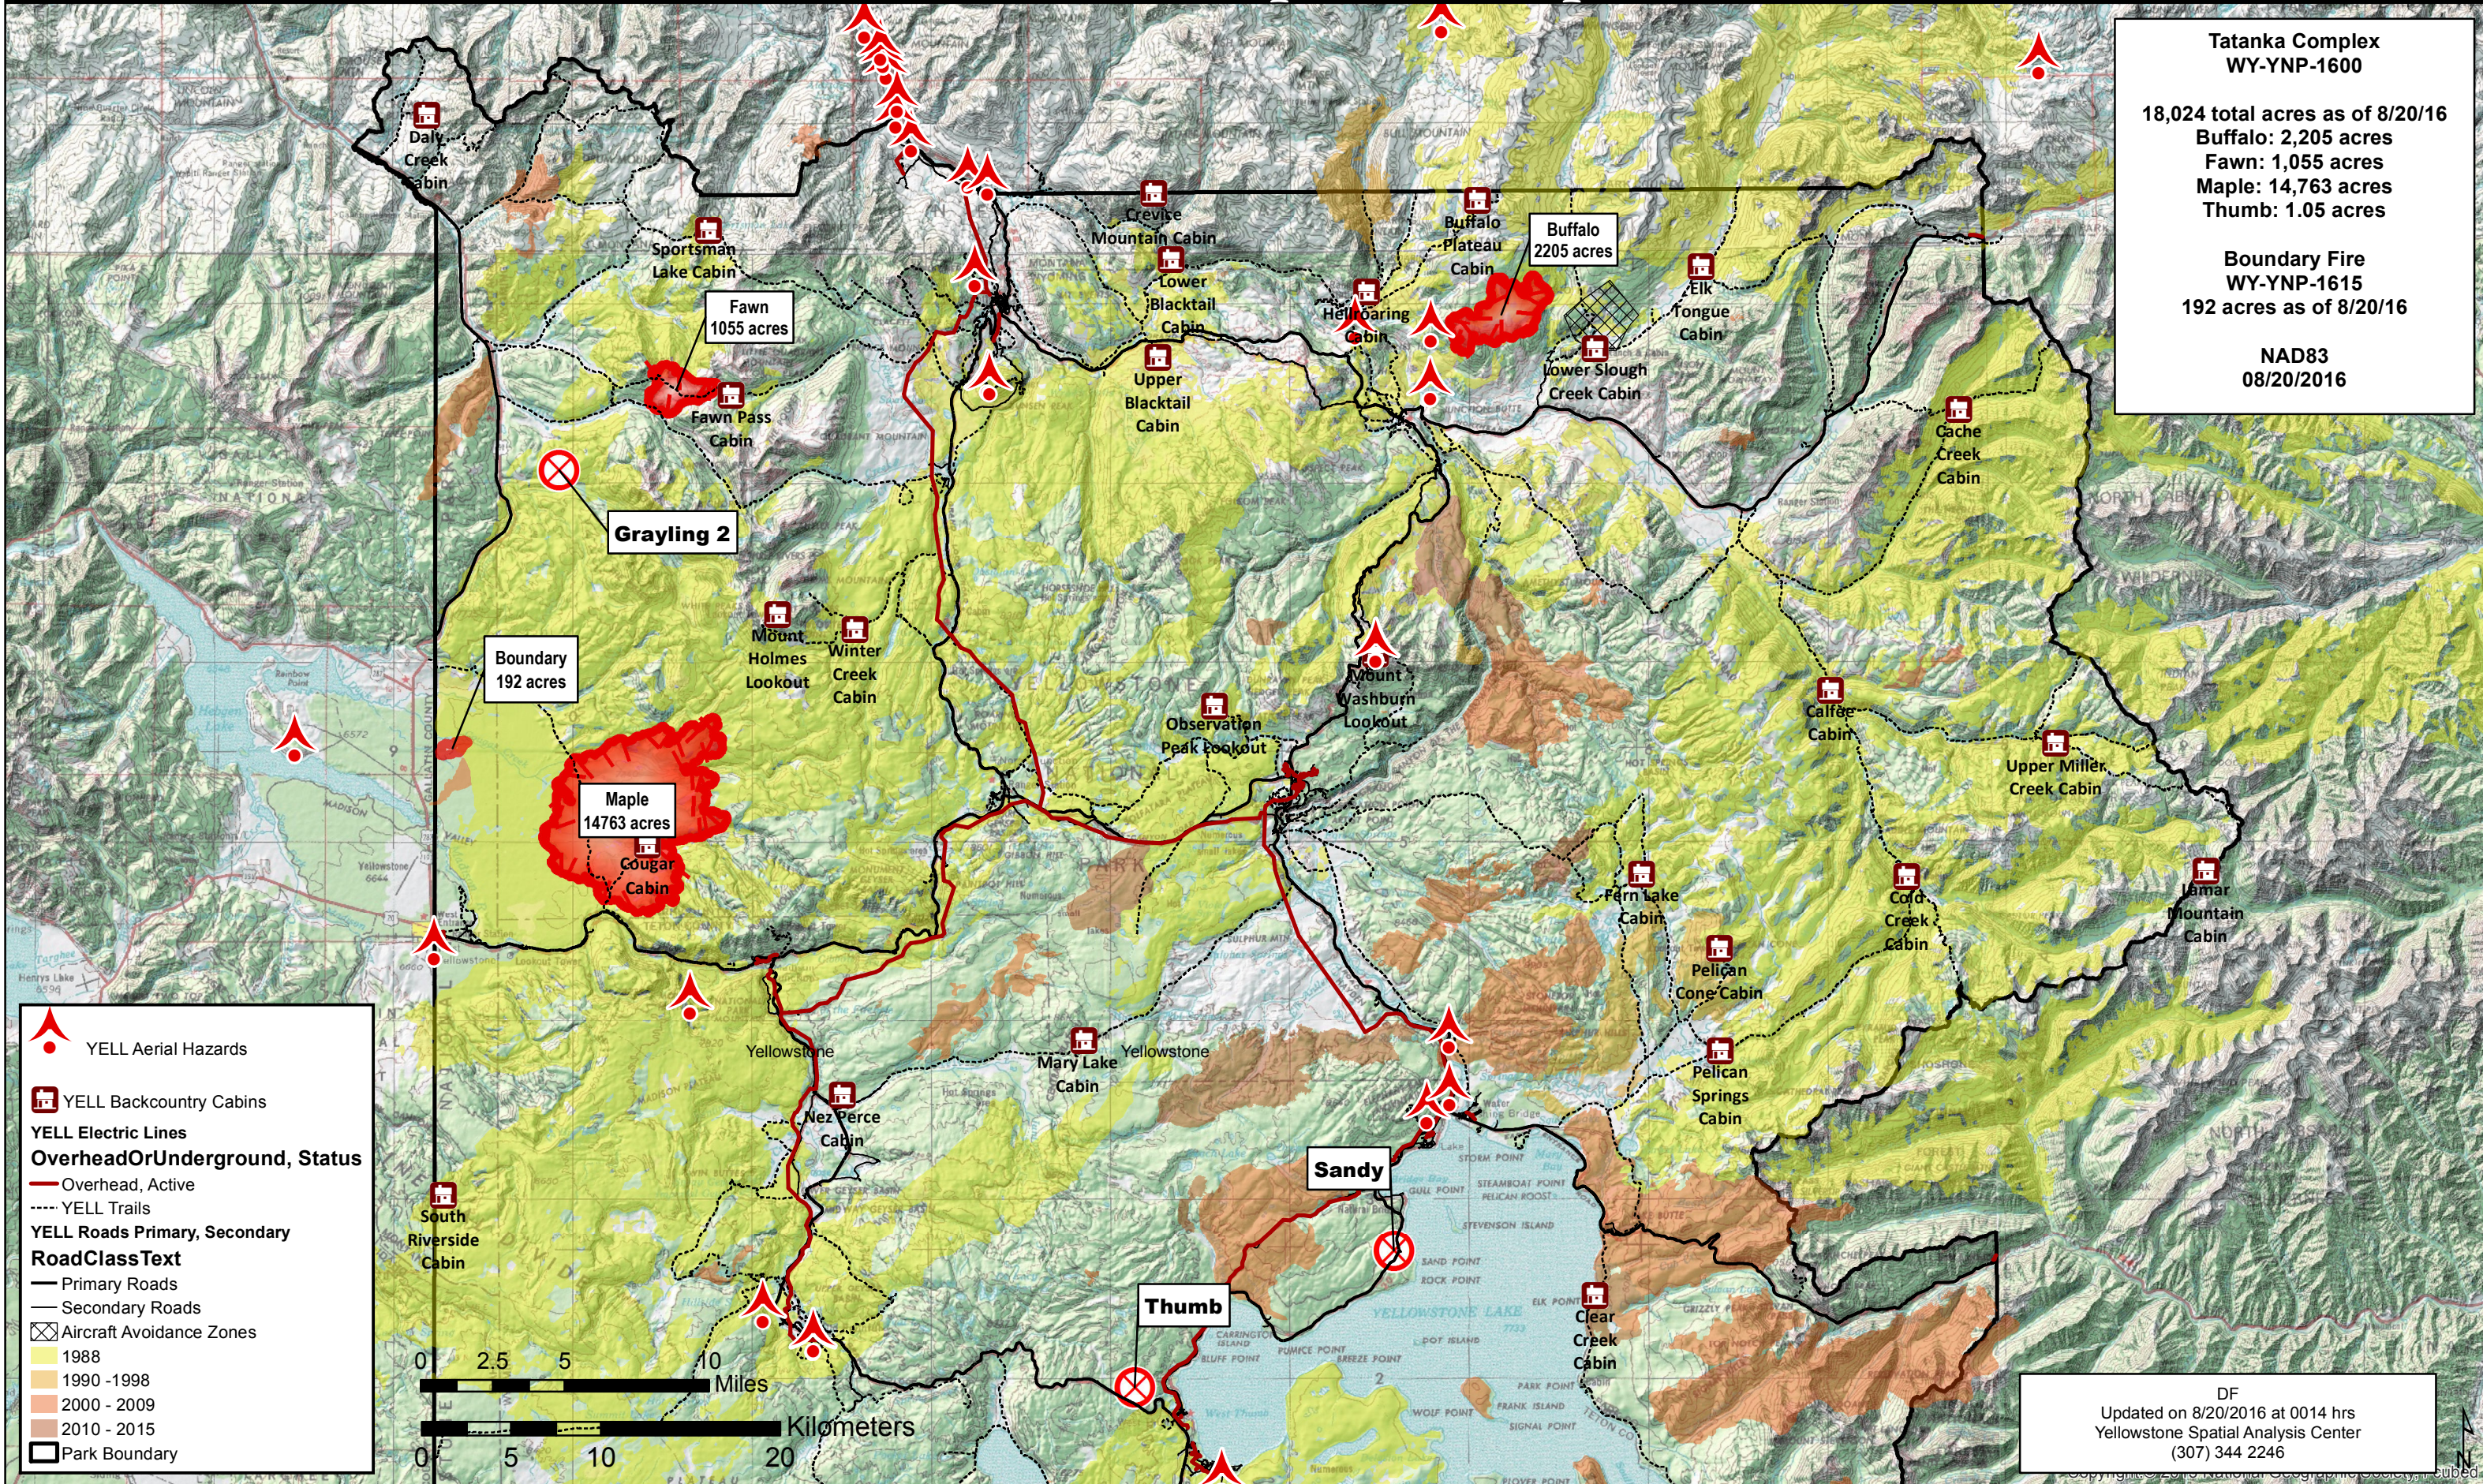

Tatanka Complex Air Ops

Tatanka Complex
WY-YNP-1600

18,024 total acres as of 8/20/16
Buffalo: 2,205 acres
Fawn: 1,055 acres
Maple: 14,763 acres
Thumb: 1.05 acres

Boundary Fire
WY-YNP-1615
192 acres as of 8/20/16

NAD83
08/20/2016

DF
Updated on 8/20/2016 at 0014 hrs
Yellowstone Spatial Analysis Center
(307) 344 2246