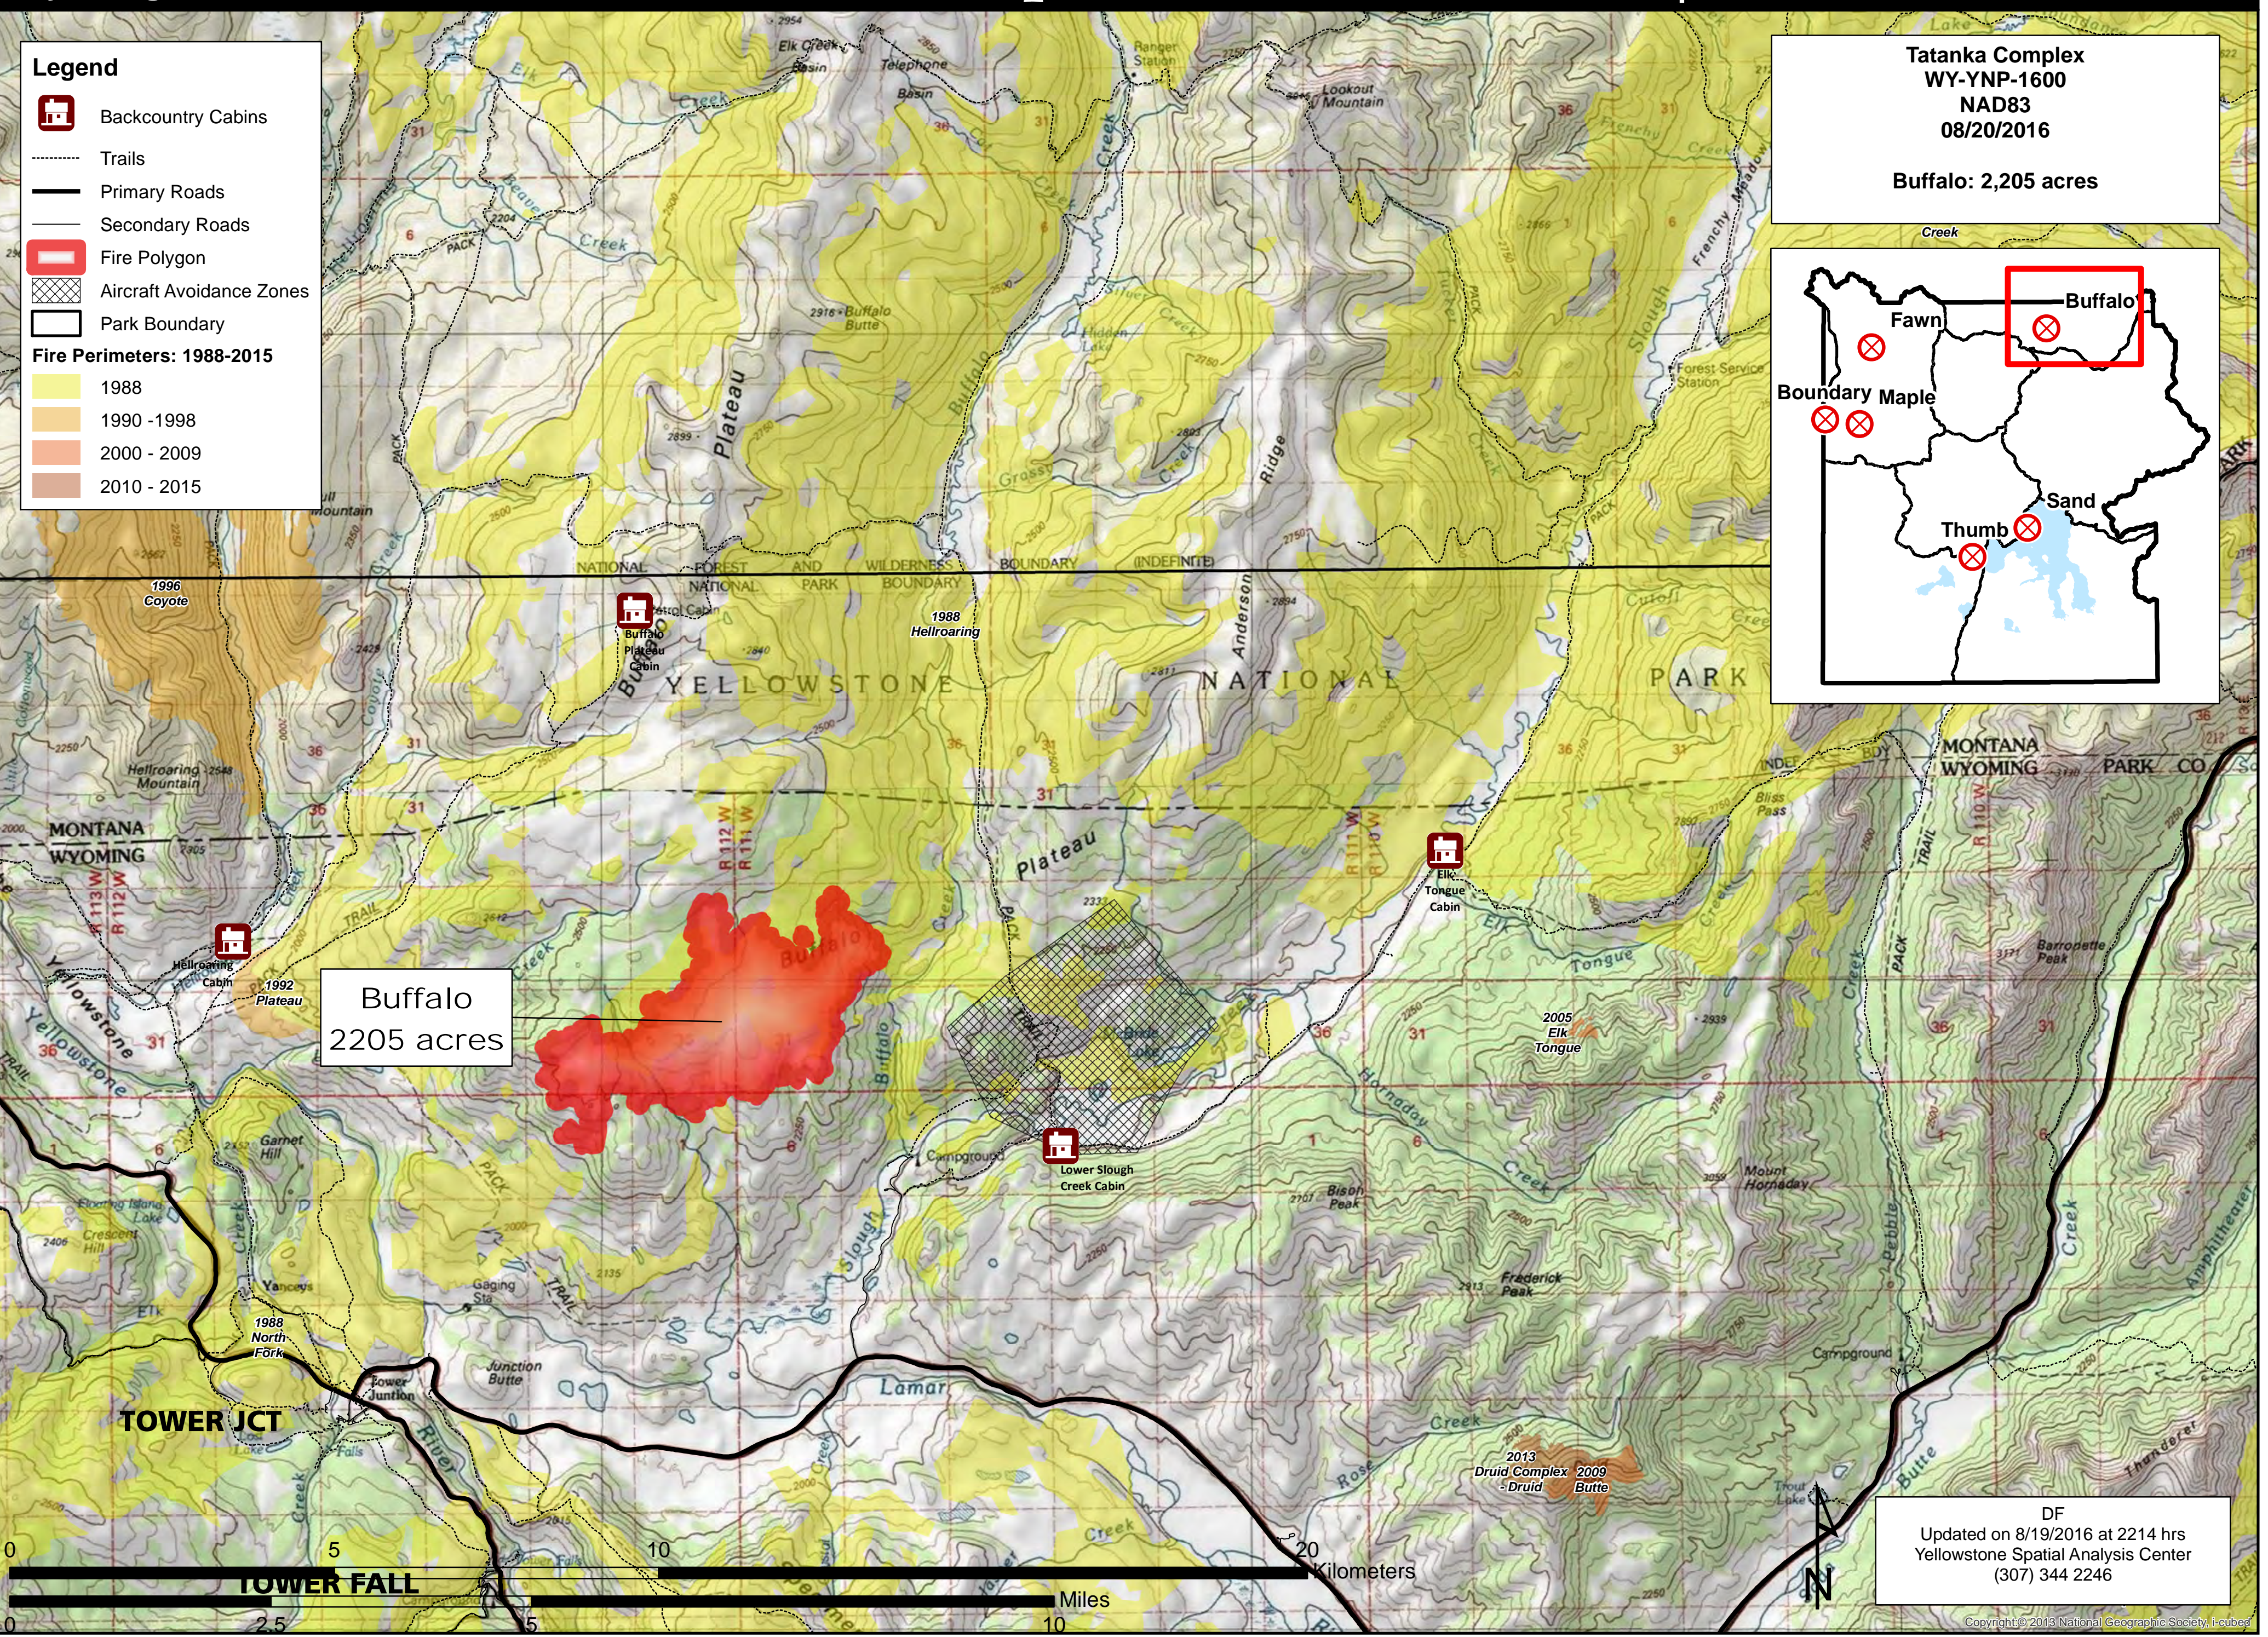

**Legend**

- Backcountry Cabins
- Trails
- Primary Roads
- Secondary Roads
- Fire Polygon
- Aircraft Avoidance Zones
- Park Boundary

**Fire Perimeters: 1988-2015**

- 1988
- 1990 - 1998
- 2000 - 2009
- 2010 - 2015

Tatanka Complex  
WY-YNP-1600  
NAD83  
08/20/2016  
  
Buffalo: 2,205 acres

Buffalo  
2205 acres

DF  
Updated on 8/19/2016 at 2214 hrs  
Yellowstone Spatial Analysis Center  
(307) 344 2246