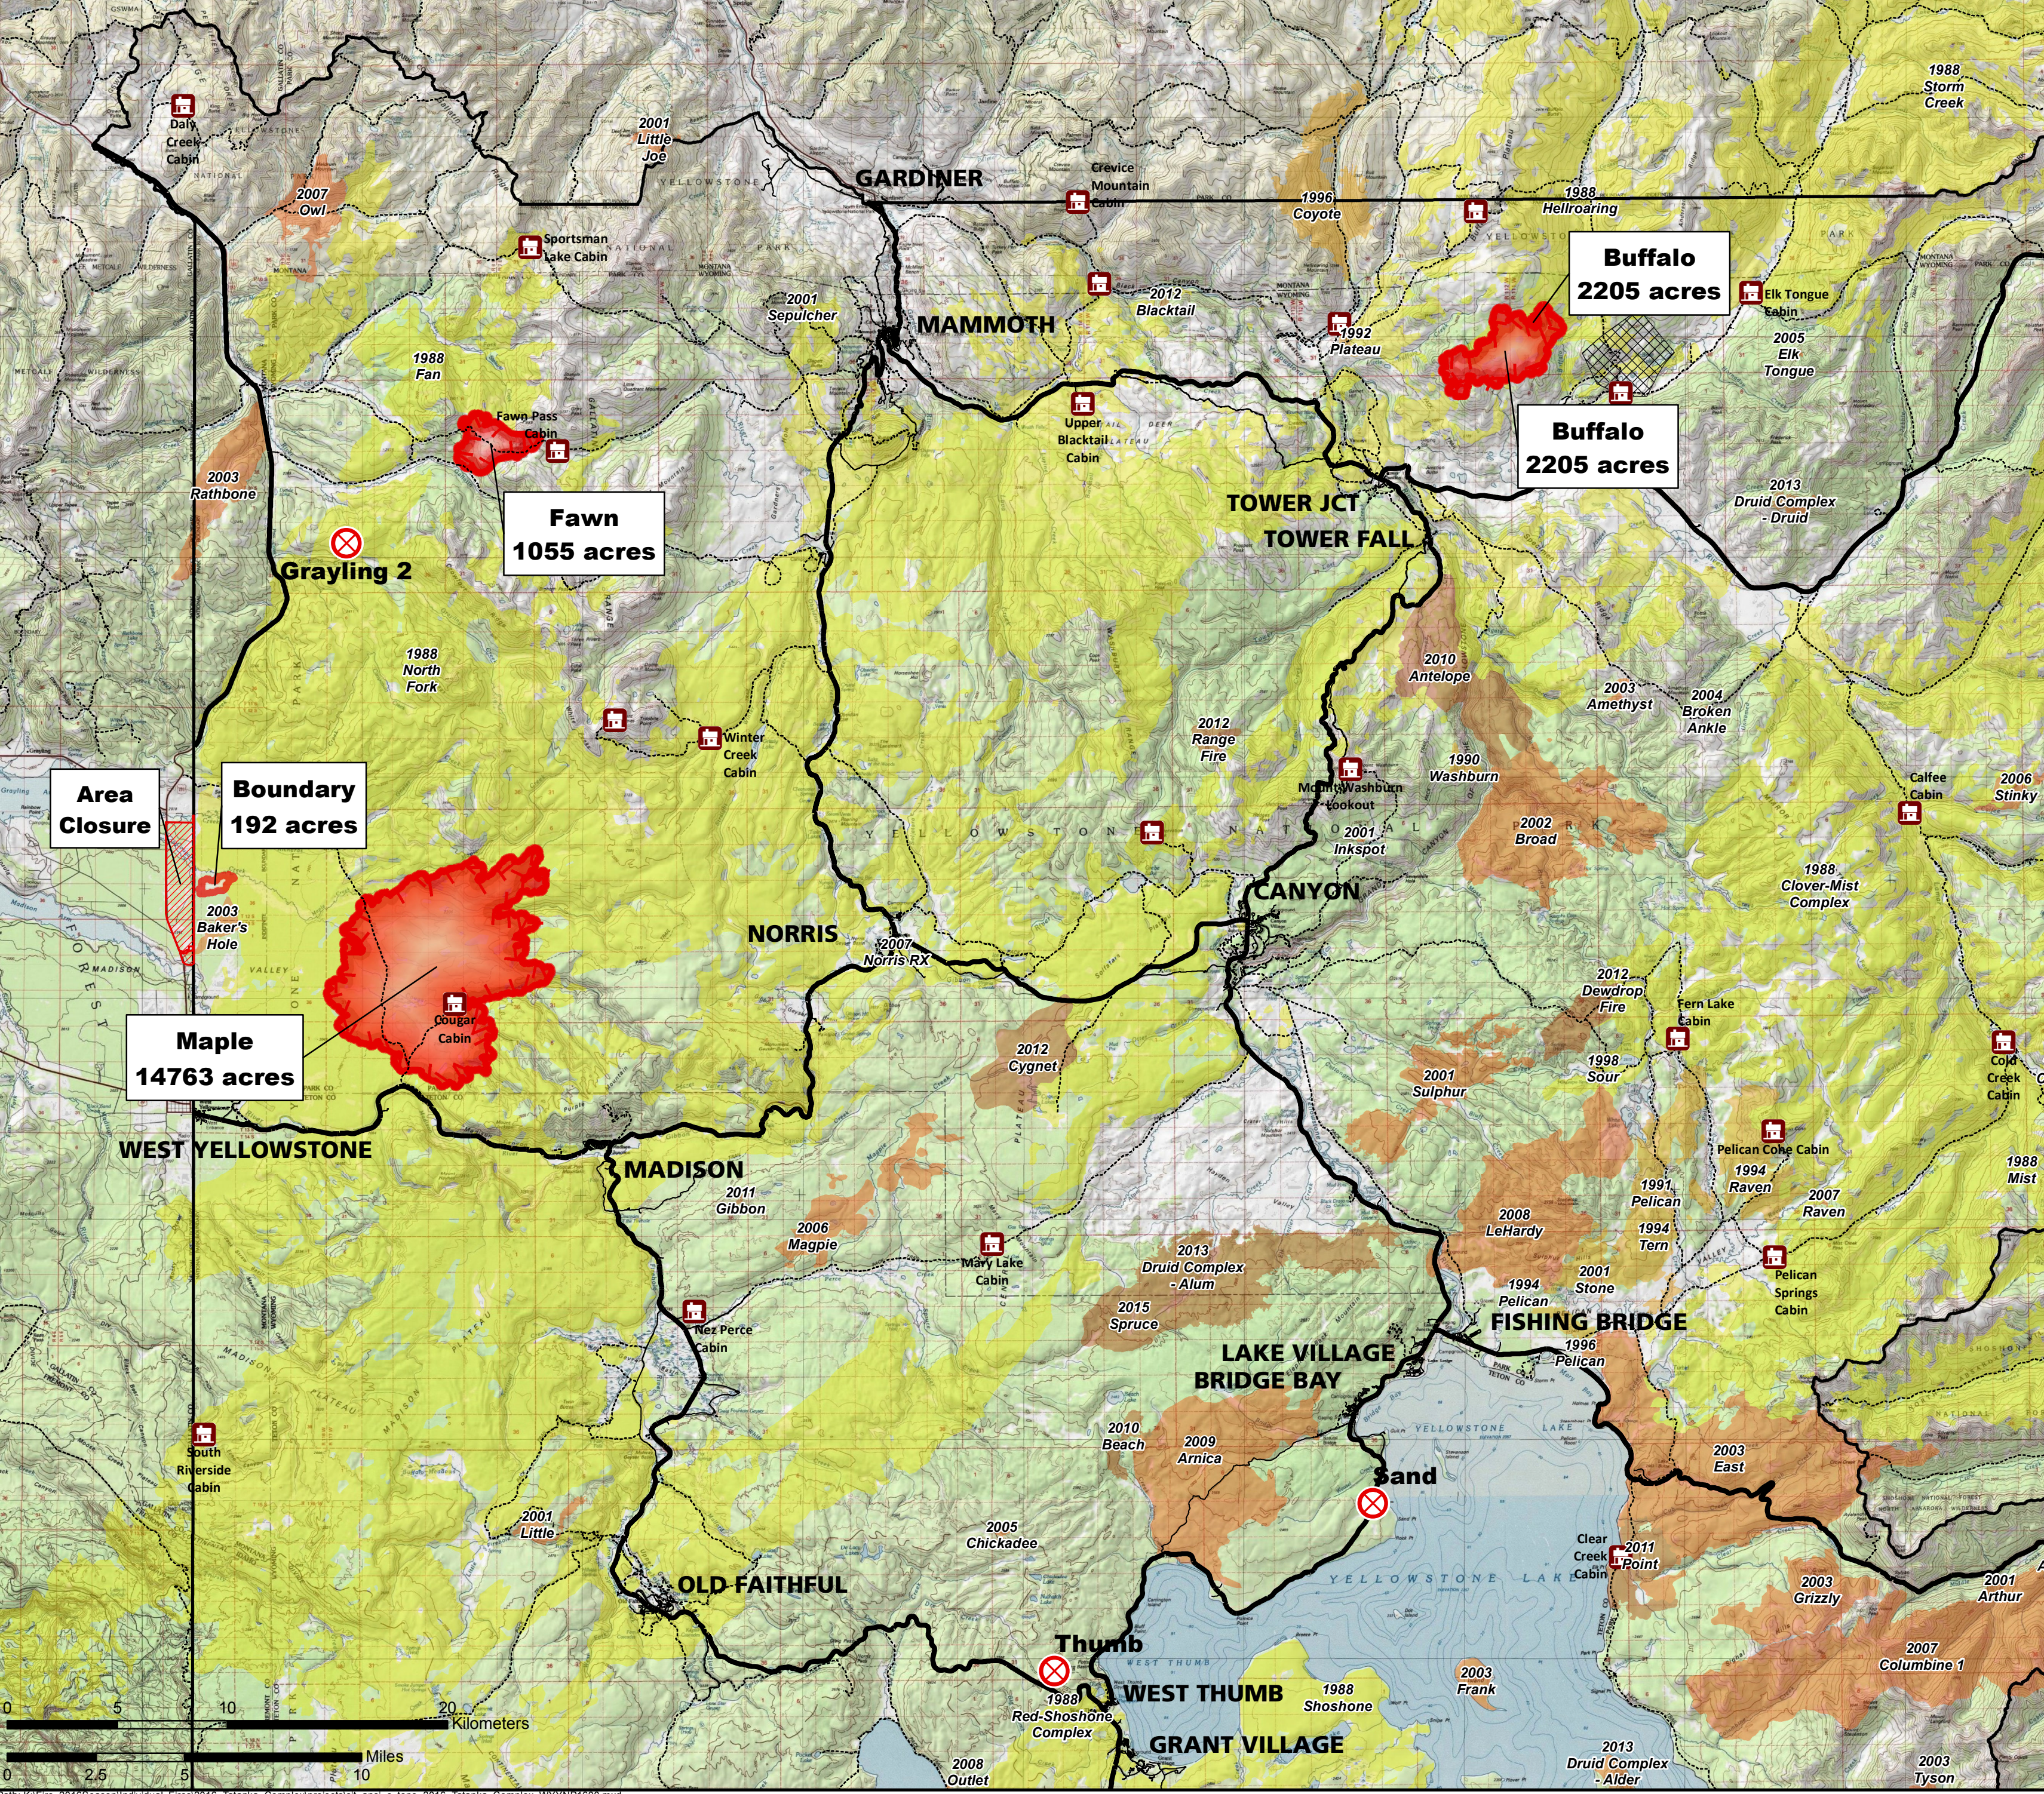

Tatanka Complex

Tatanka Complex
WY-YNP-1600

17,085 total acres as of 8/20/16
Buffalo: 2,205 acres
Fawn: 1,055 acres
Maple: 14,763 acres
Thumb: 1.05 acres

Boundary Fire
WY-YNP-1615
192 acres as of 8/20/16

NAD83
08/20/2016

Legend

- Fire Start
- Backcountry Cabins
- Trails
- Primary Roads
- Secondary Roads
- Fire Polygon
- Aircraft Avoidance Zones
- TFR_6_5349
- Park Boundary

Fire Perimeters: 1988-2015

- 1988
- 1990 - 1998
- 2000 - 2009
- 2010 - 2015

JR
Updated on 8/19/2016 at 2318 hrs
Yellowstone Spatial Analysis Center