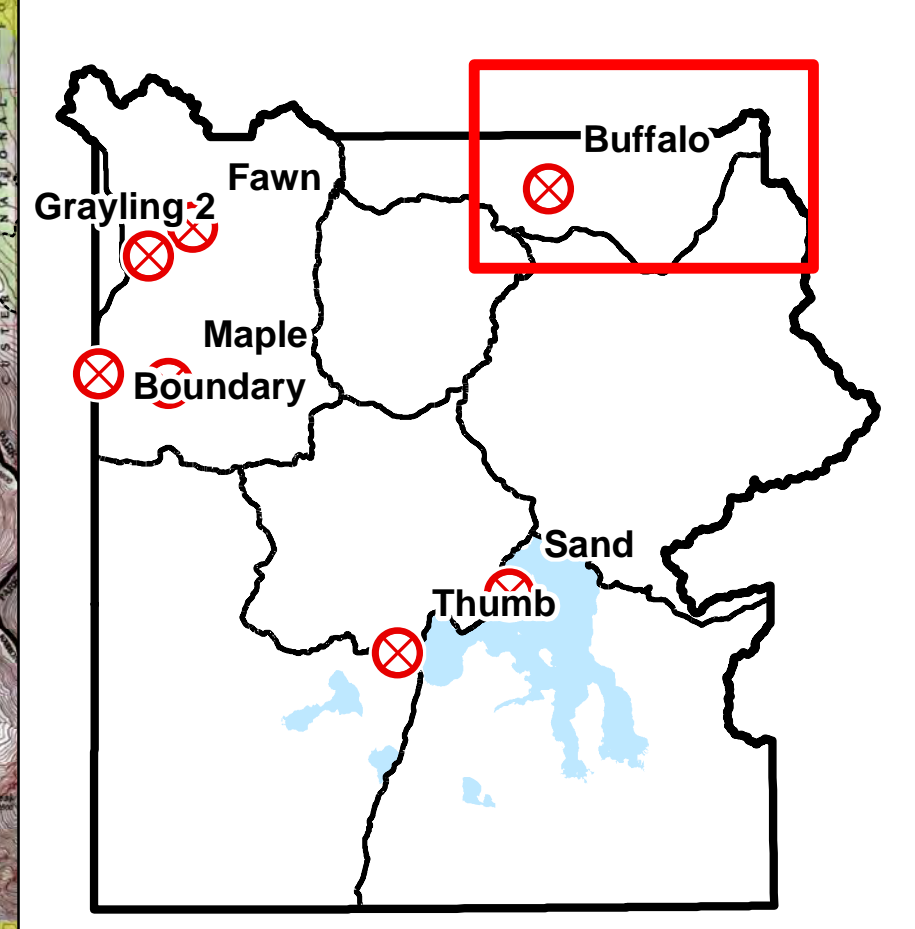

**Legend**

- Backcountry Cabins
- Trails
- Primary Roads
- Secondary Roads
- Aircraft Avoidance Zones
- Park Boundary

**Fire Perimeters: 1988-2015**

- 1988
- 1990 - 1998
- 2000 - 2009
- 2010 - 2015

**Tatanka Complex**  
WY-YNP-1600  
NAD83  
08/20/2016

**Buffalo: 2,205 acres**

**Buffalo**  
2205 acres

DF  
Updated on 8/19/2016 at 2159 hrs  
Yellowstone Spatial Analysis Center  
(307) 344 2246