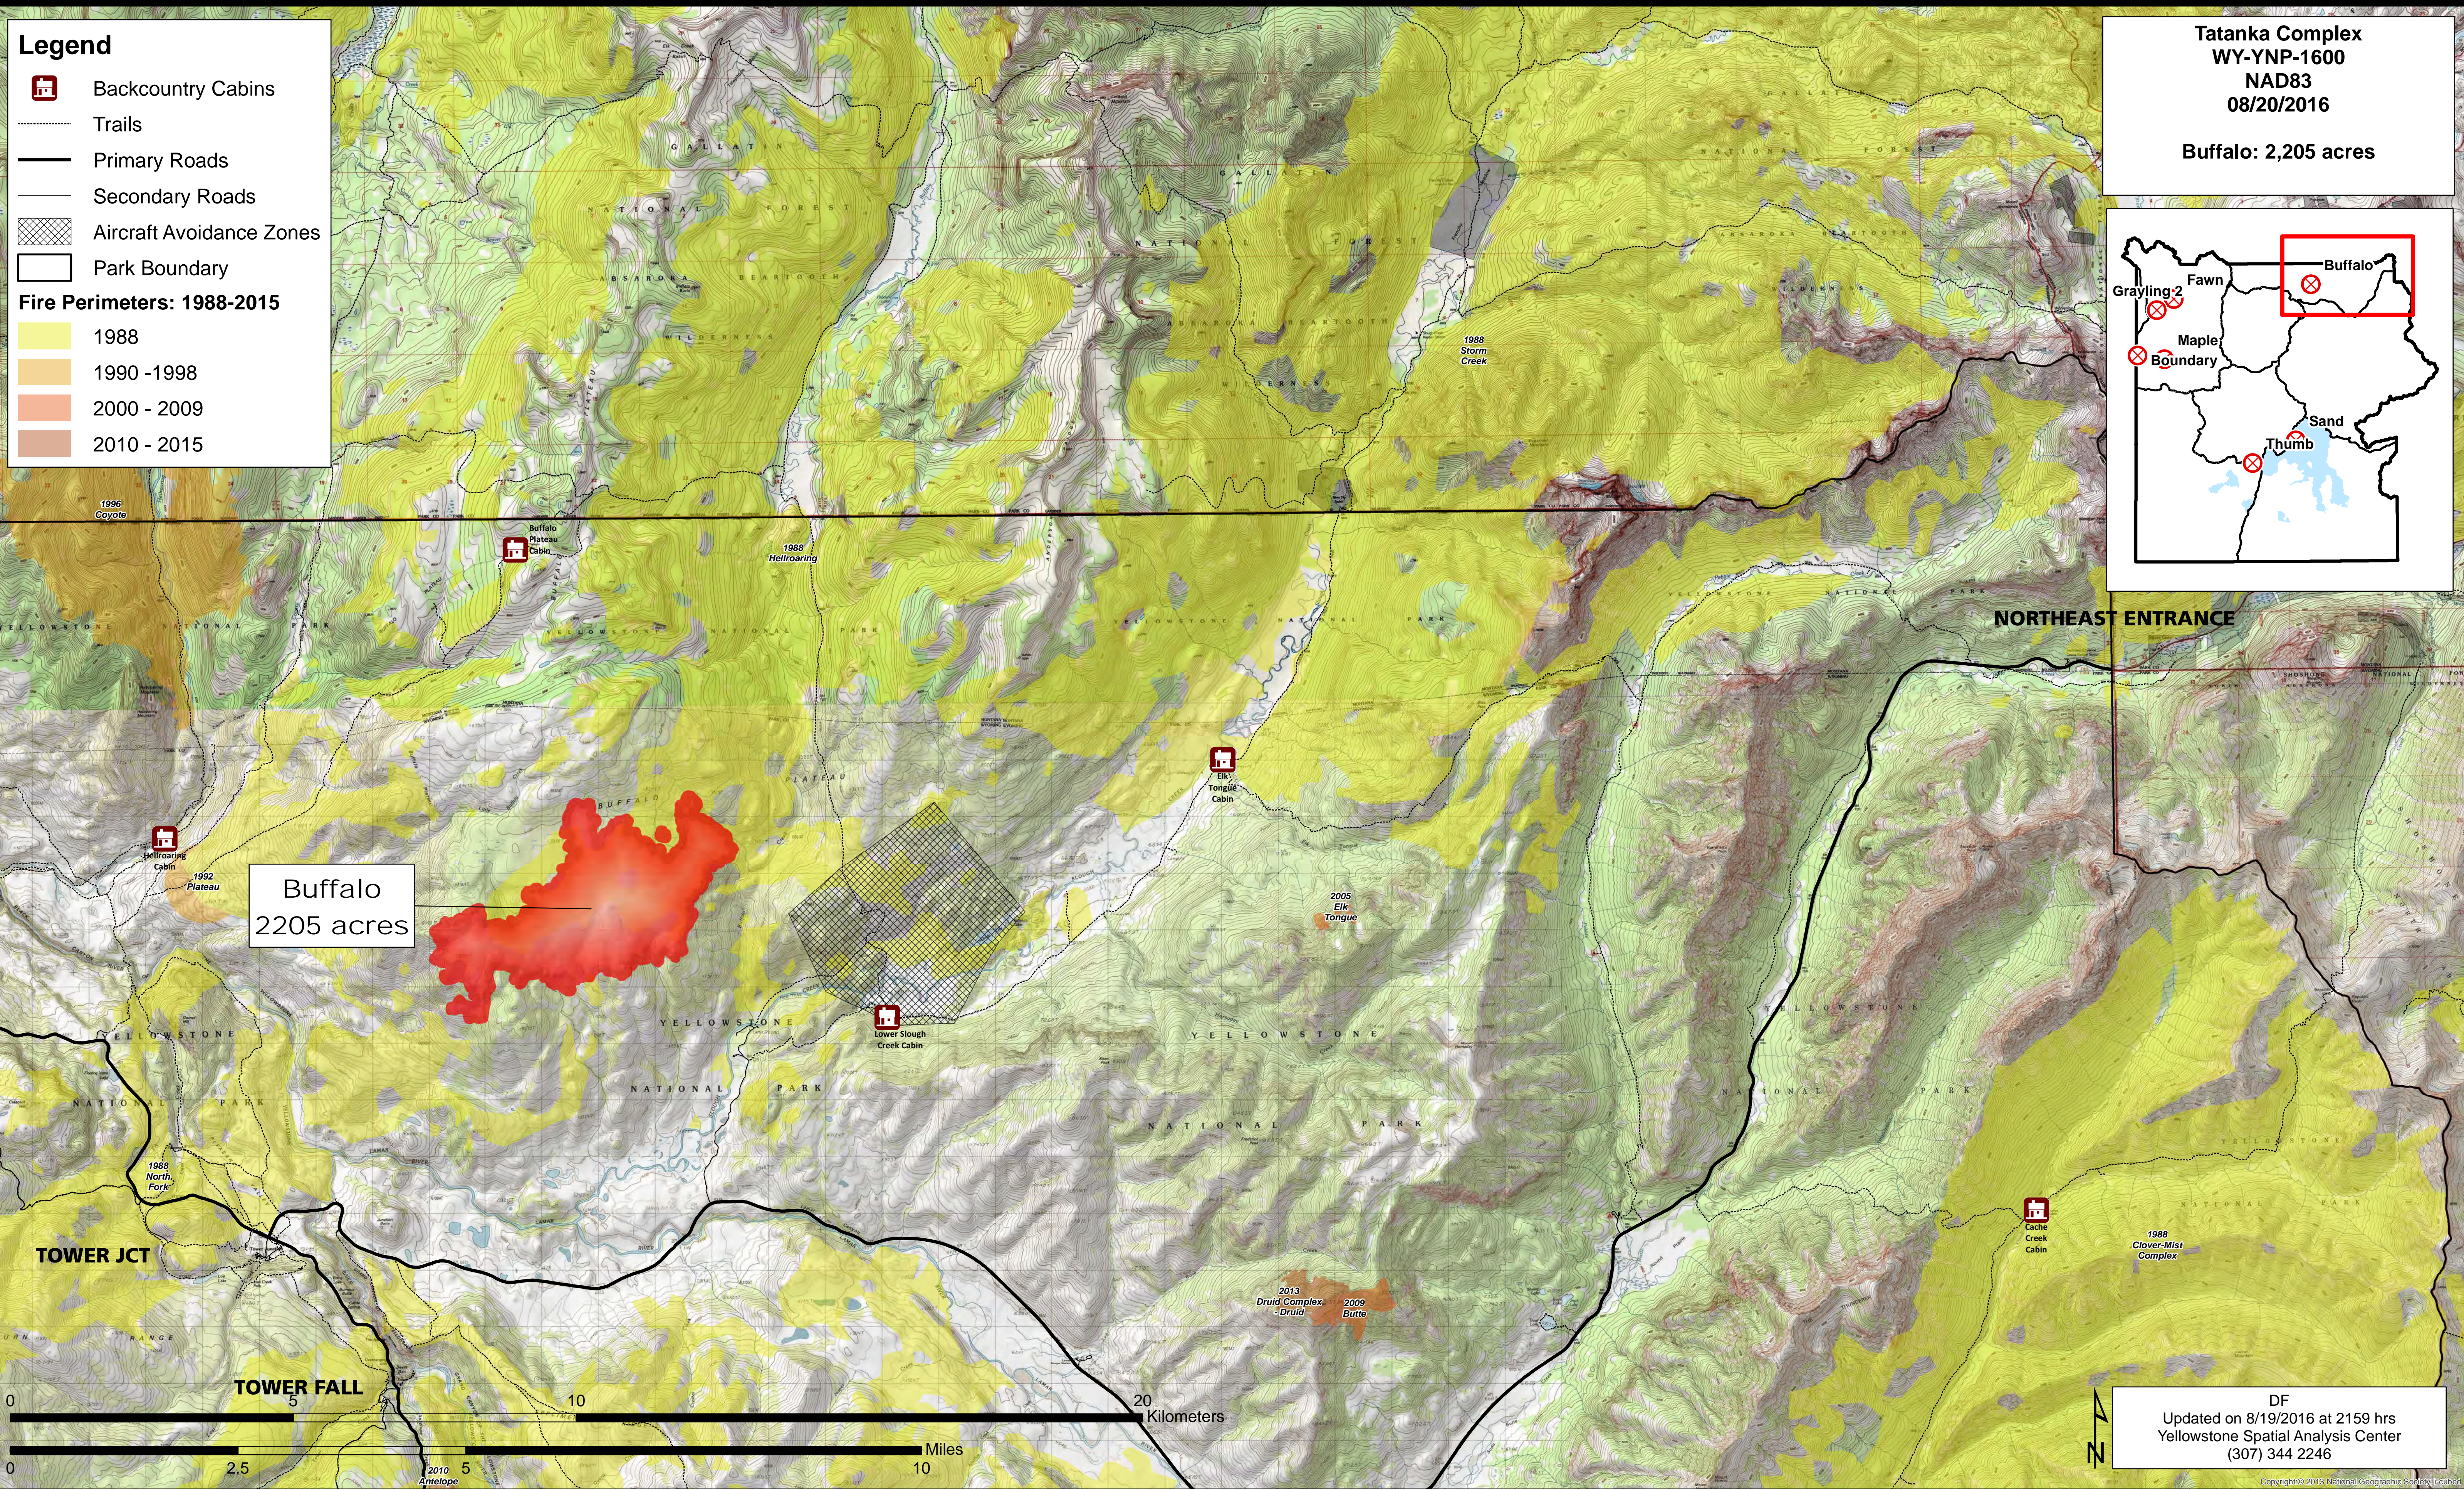

**Legend**

- Backcountry Cabins
- Trails
- Primary Roads
- Secondary Roads
- Aircraft Avoidance Zones
- Park Boundary

**Fire Perimeters: 1988-2015**

- 1988
- 1990 - 1998
- 2000 - 2009
- 2010 - 2015

**Tatanka Complex**  
WY-YNP-1600  
NAD83  
08/20/2016

**Buffalo: 2,205 acres**

**Buffalo**  
2205 acres

DF  
Updated on 8/19/2016 at 2159 hrs  
Yellowstone Spatial Analysis Center  
(307) 344 2246