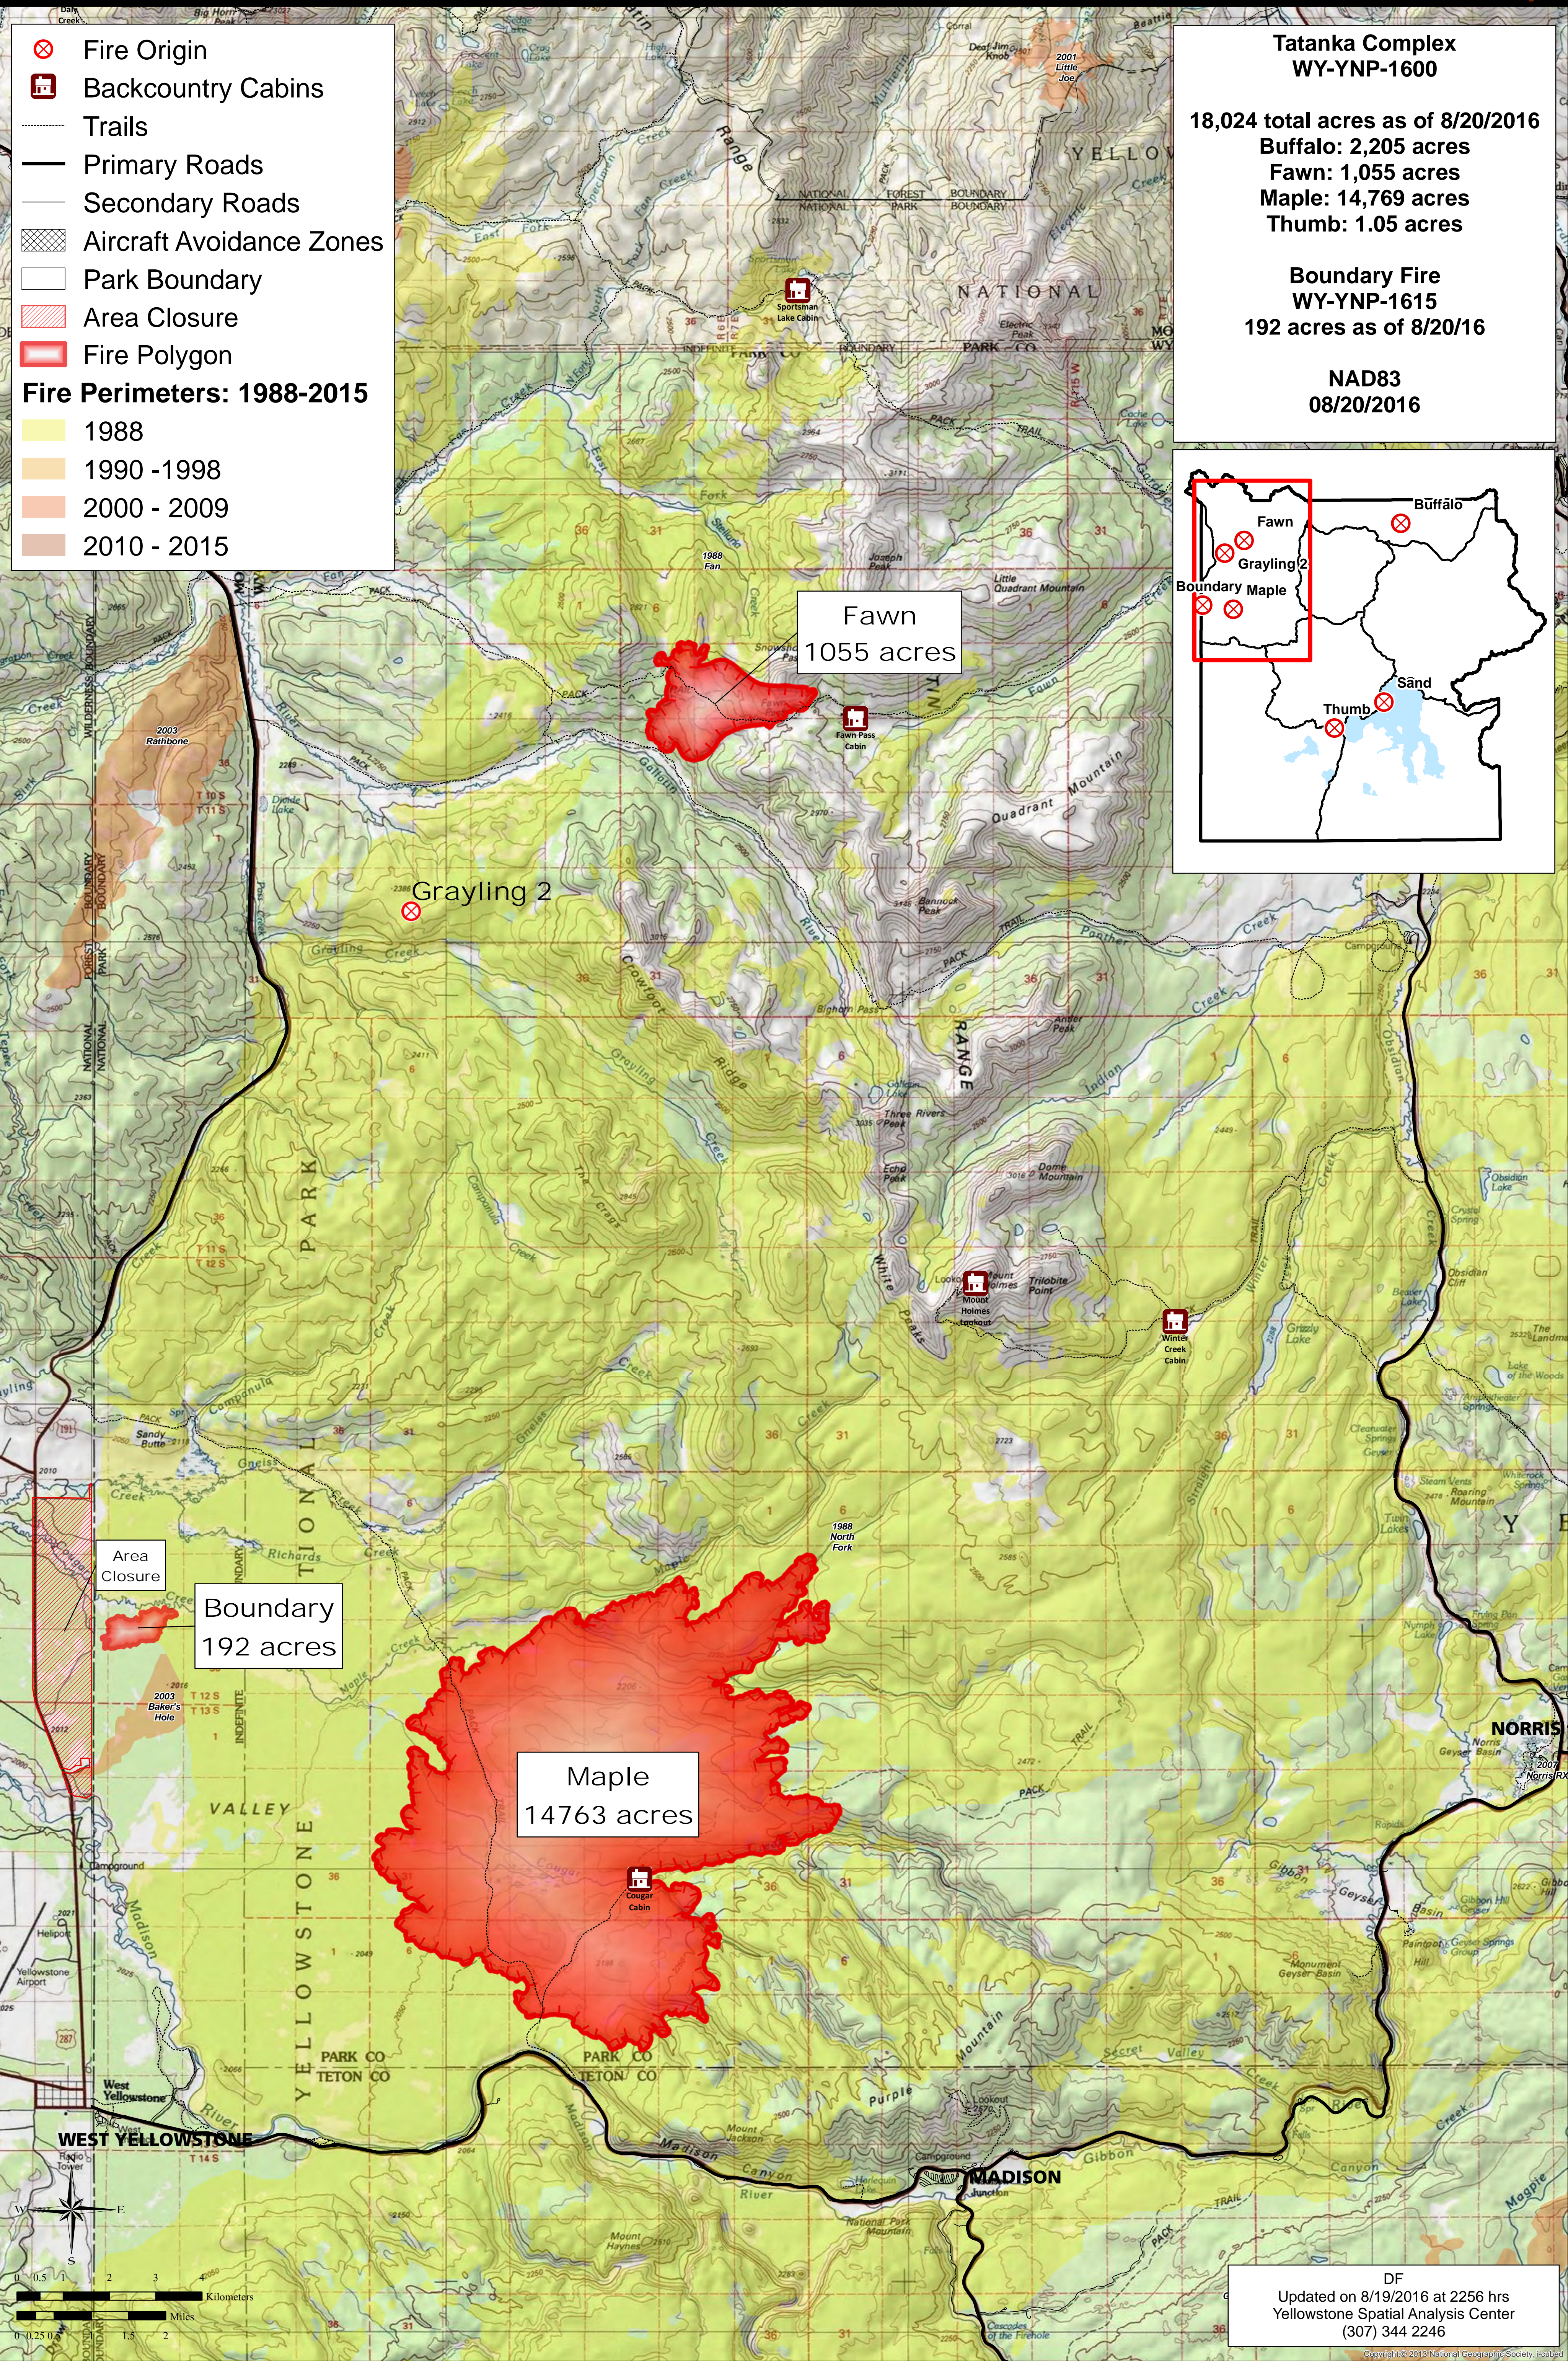

- Fire Origin
- Backcountry Cabins
- Trails
- Primary Roads
- Secondary Roads
- Aircraft Avoidance Zones
- Park Boundary
- Area Closure
- Fire Polygon

Fire Perimeters: 1988-2015

- 1988
- 1990 -1998
- 2000 - 2009
- 2010 - 2015

**Tatanka Complex
WY-YNP-1600**

18,024 total acres as of 8/20/2016
Buffalo: 2,205 acres
Fawn: 1,055 acres
Maple: 14,769 acres
Thumb: 1.05 acres

**Boundary Fire
WY-YNP-1615**
192 acres as of 8/20/16

**NAD83
08/20/2016**

DF
Updated on 8/19/2016 at 2256 hrs
Yellowstone Spatial Analysis Center
(307) 344 2246