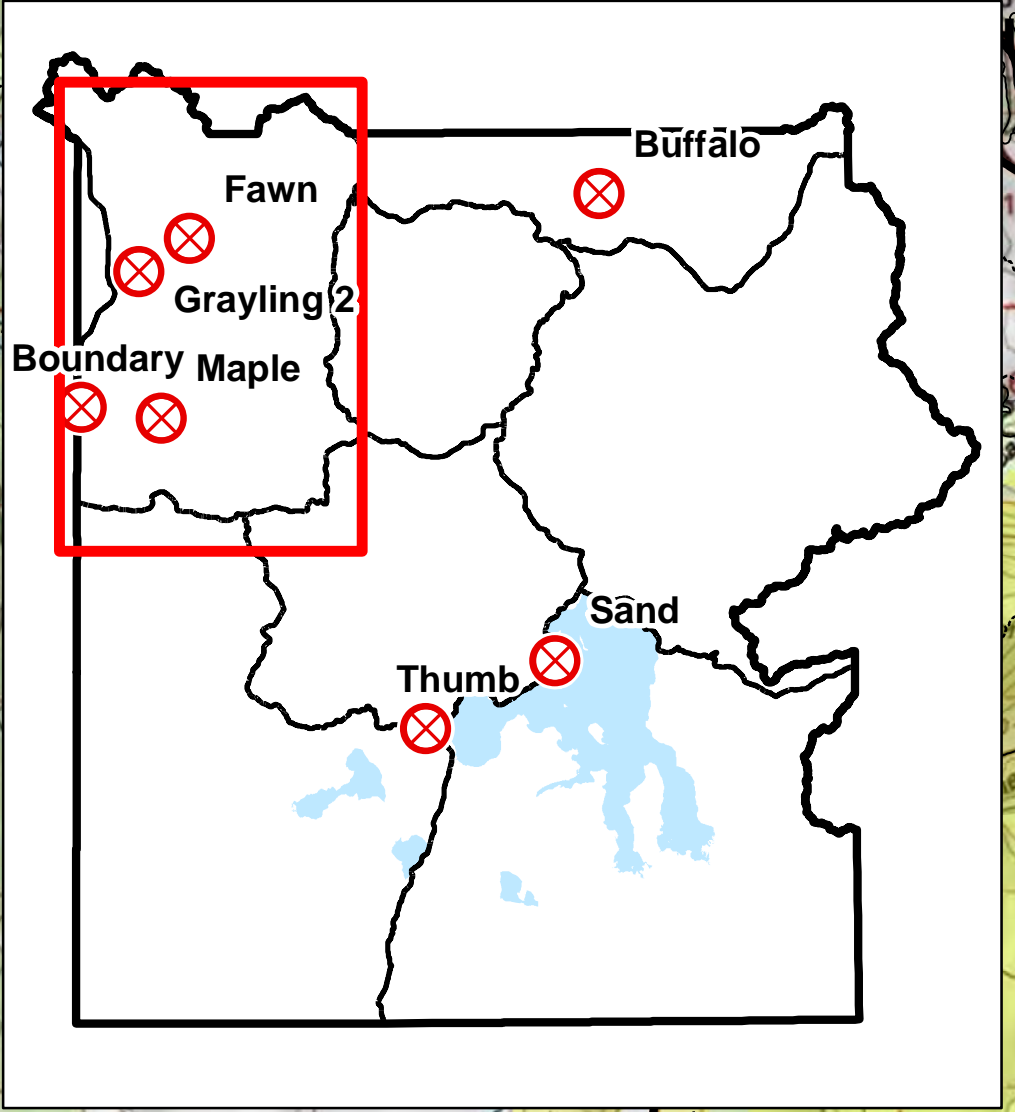

- Fire Origin
- Backcountry Cabins
- Trails
- Primary Roads
- Secondary Roads
- Aircraft Avoidance Zones
- Park Boundary
- Area Closure
- Fire Polygon

Fire Perimeters: 1988-2015

- 1988
- 1990 -1998
- 2000 - 2009
- 2010 - 2015

**Tatanka Complex
WY-YNP-1600**

18,024 total acres as of 8/20/2016
Buffalo: 2,205 acres
Fawn: 1,055 acres
Maple: 14,769 acres
Thumb: 1.05 acres

**Boundary Fire
WY-YNP-1615**
192 acres as of 8/20/16

**NAD83
08/20/2016**