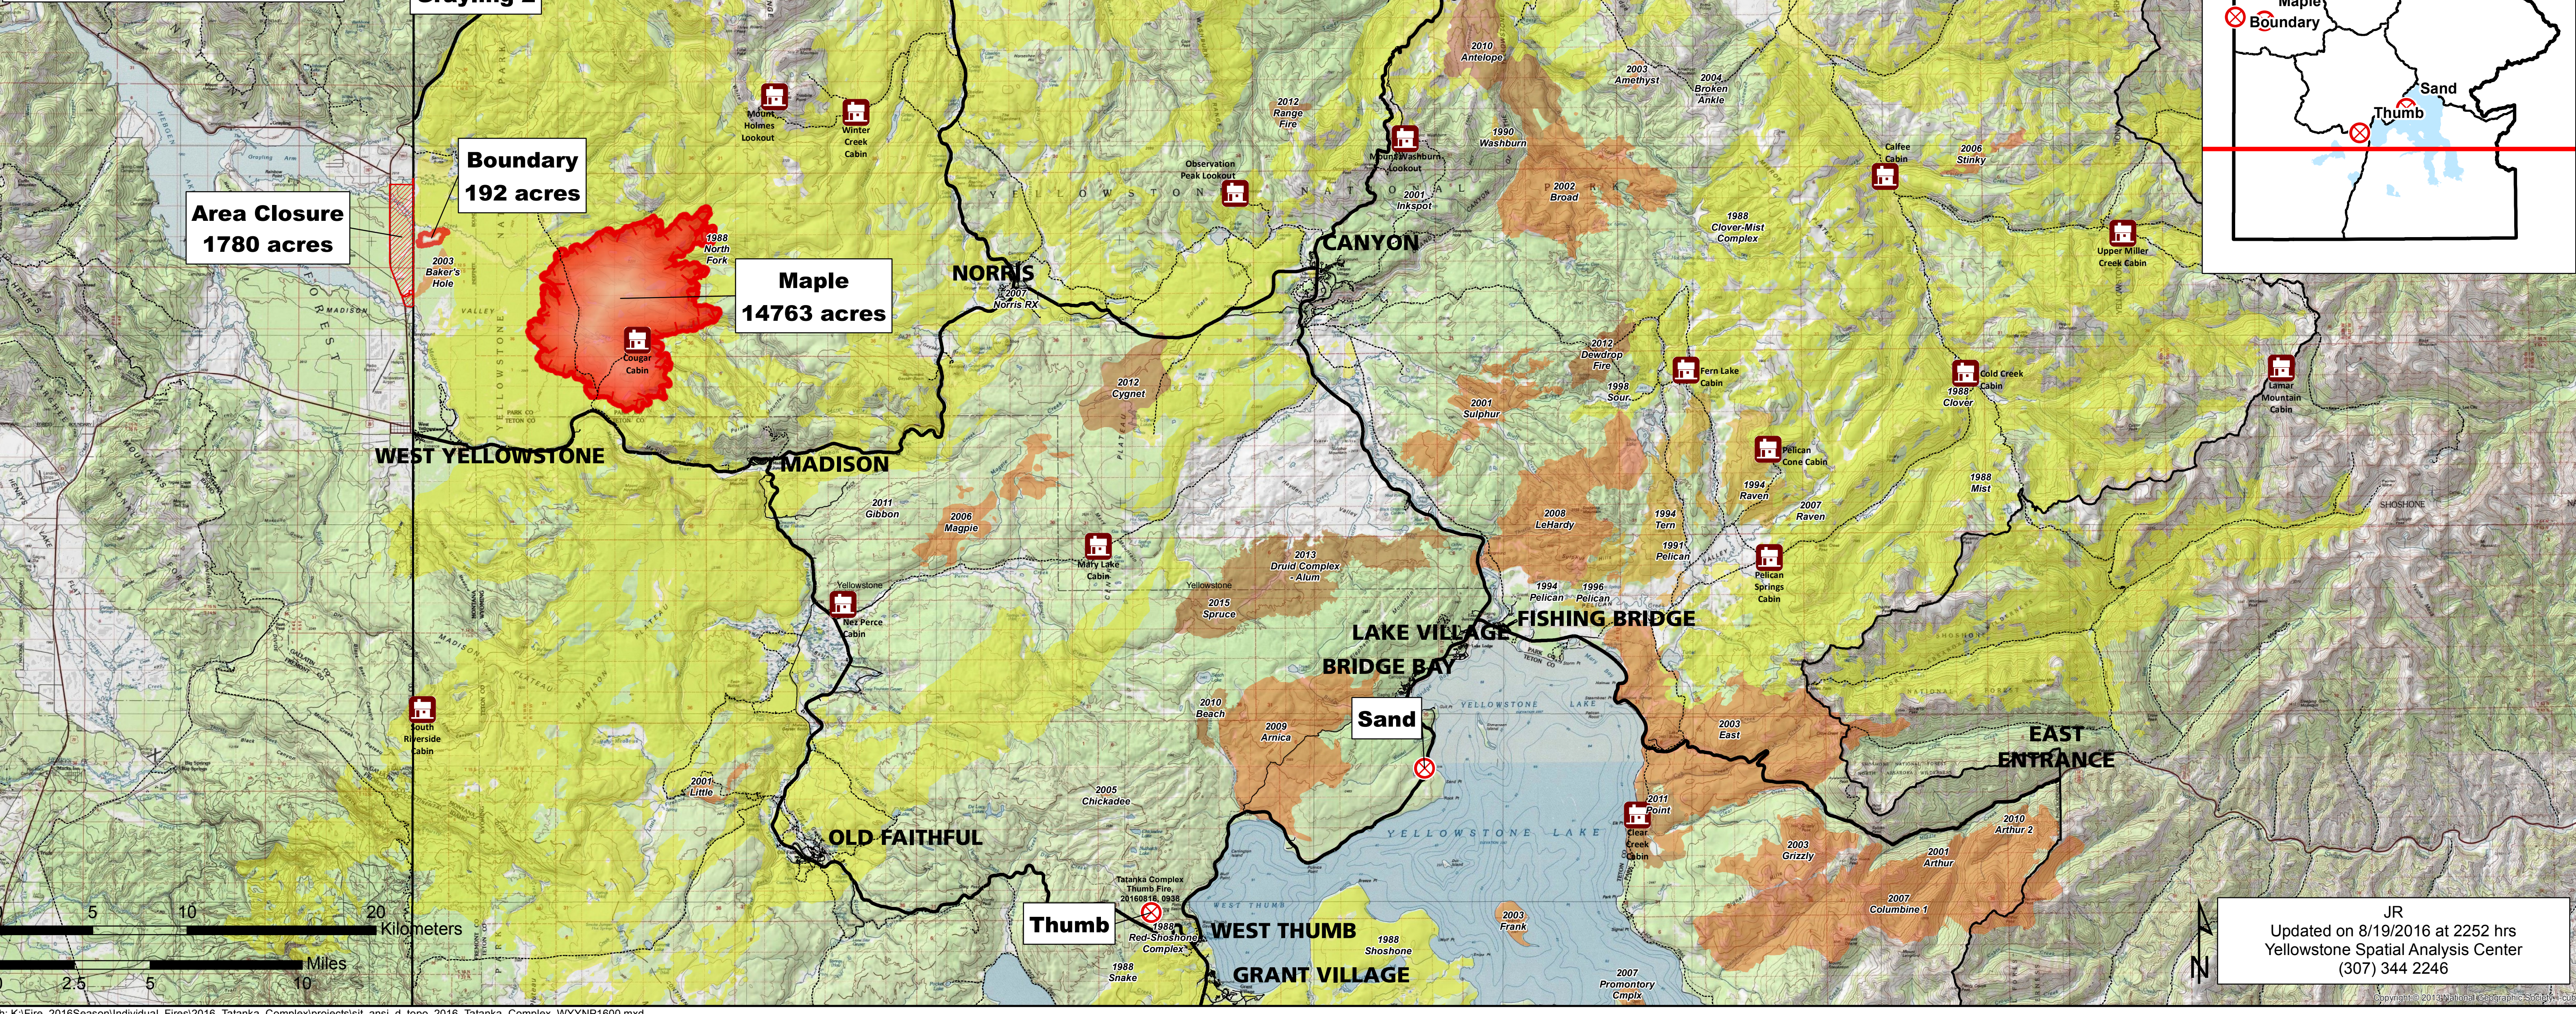

Legend

- Backcountry Cabins
- Trails
- Primary Roads
- Secondary Roads
- Fire Origin
- Fire Polygon
- Aircraft Avoidance Zones
- Park Boundary

Fire Perimeters: 1988-2015

- 1988
- 1990 - 1998
- 2000 - 2009
- 2010 - 2015

**Tatanka Complex
WY-YNP-1600**

18,024 total acres as of 8/20/16
 Buffalo: 2,205 acres
 Fawn: 1,055 acres
 Maple: 14,763 acres
 Thumb: 1.05 acres

**Boundary Fire
WY-YNP-1615**
 192 acres as of 8/20/16

NAD83
08/20/2016