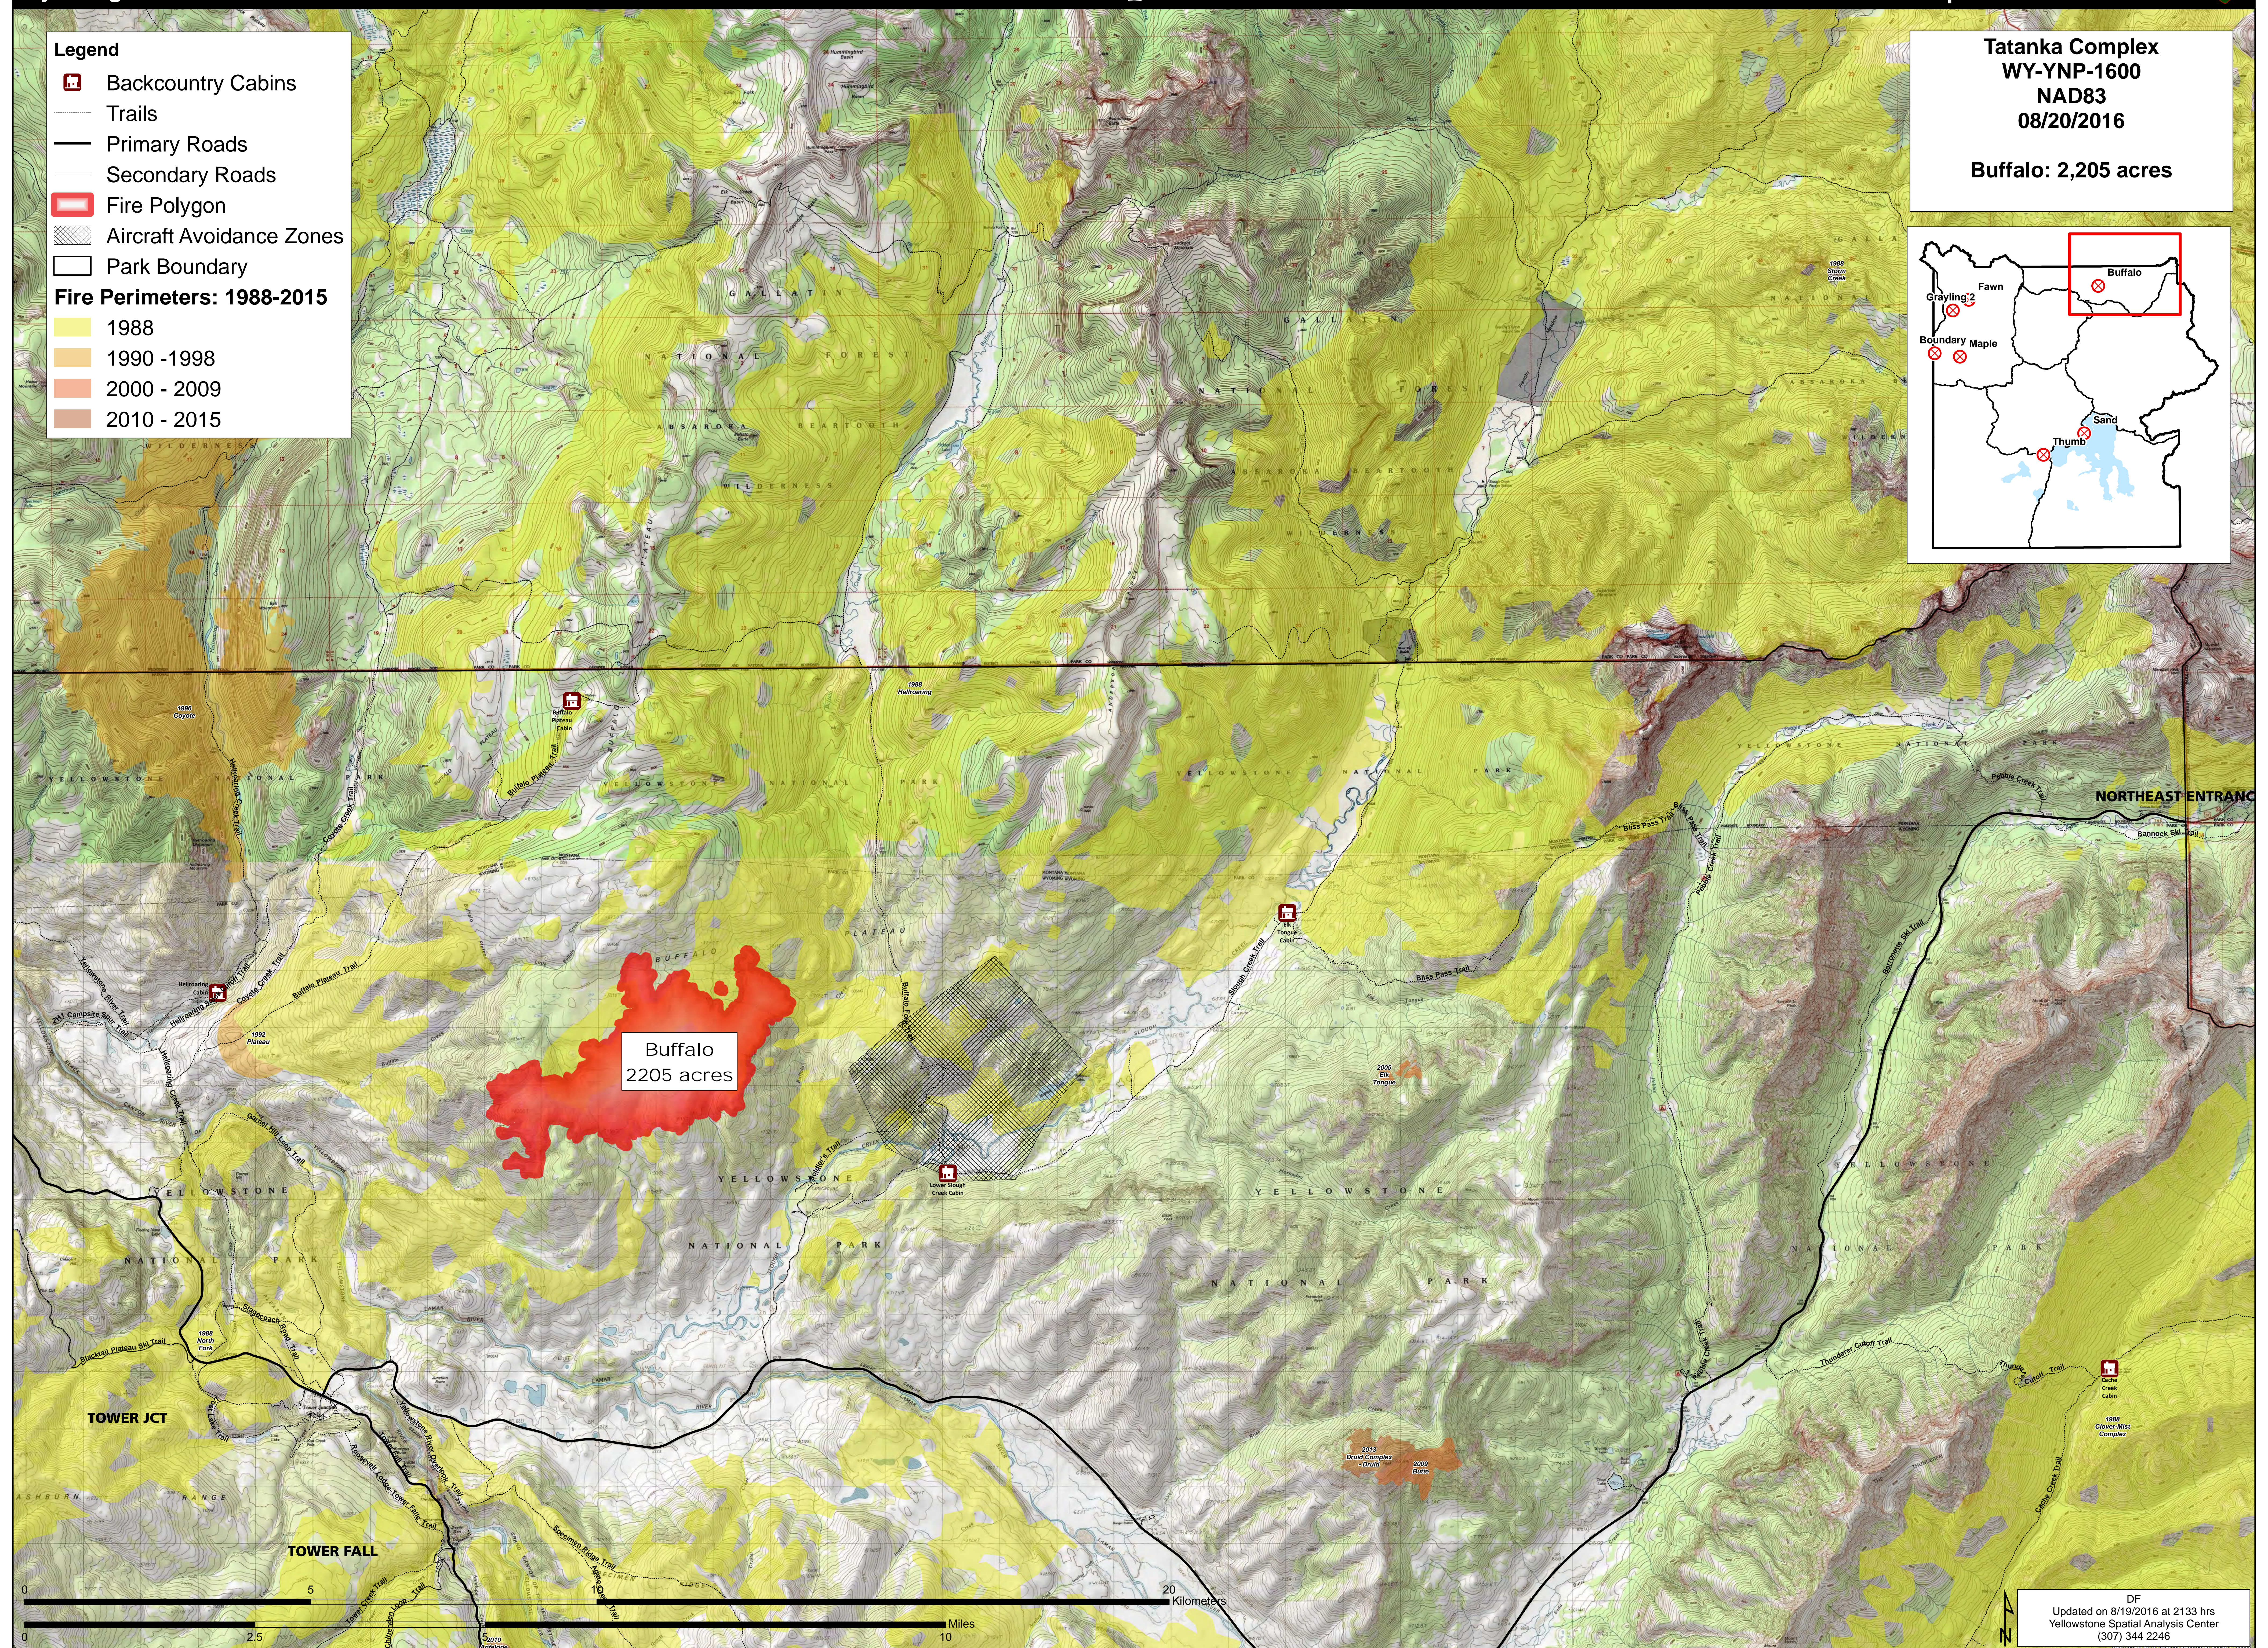

Legend

- Backcountry Cabins
- Trails
- Primary Roads
- Secondary Roads
- Fire Polygon
- Aircraft Avoidance Zones
- Park Boundary

Fire Perimeters: 1988-2015

- 1988
- 1990 - 1998
- 2000 - 2009
- 2010 - 2015

Tatanka Complex
WY-YNP-1600
NAD83
08/20/2016

Buffalo: 2,205 acres

DF
Updated on 8/19/2016 at 2133 hrs
Yellowstone Spatial Analysis Center
(307) 344 2246