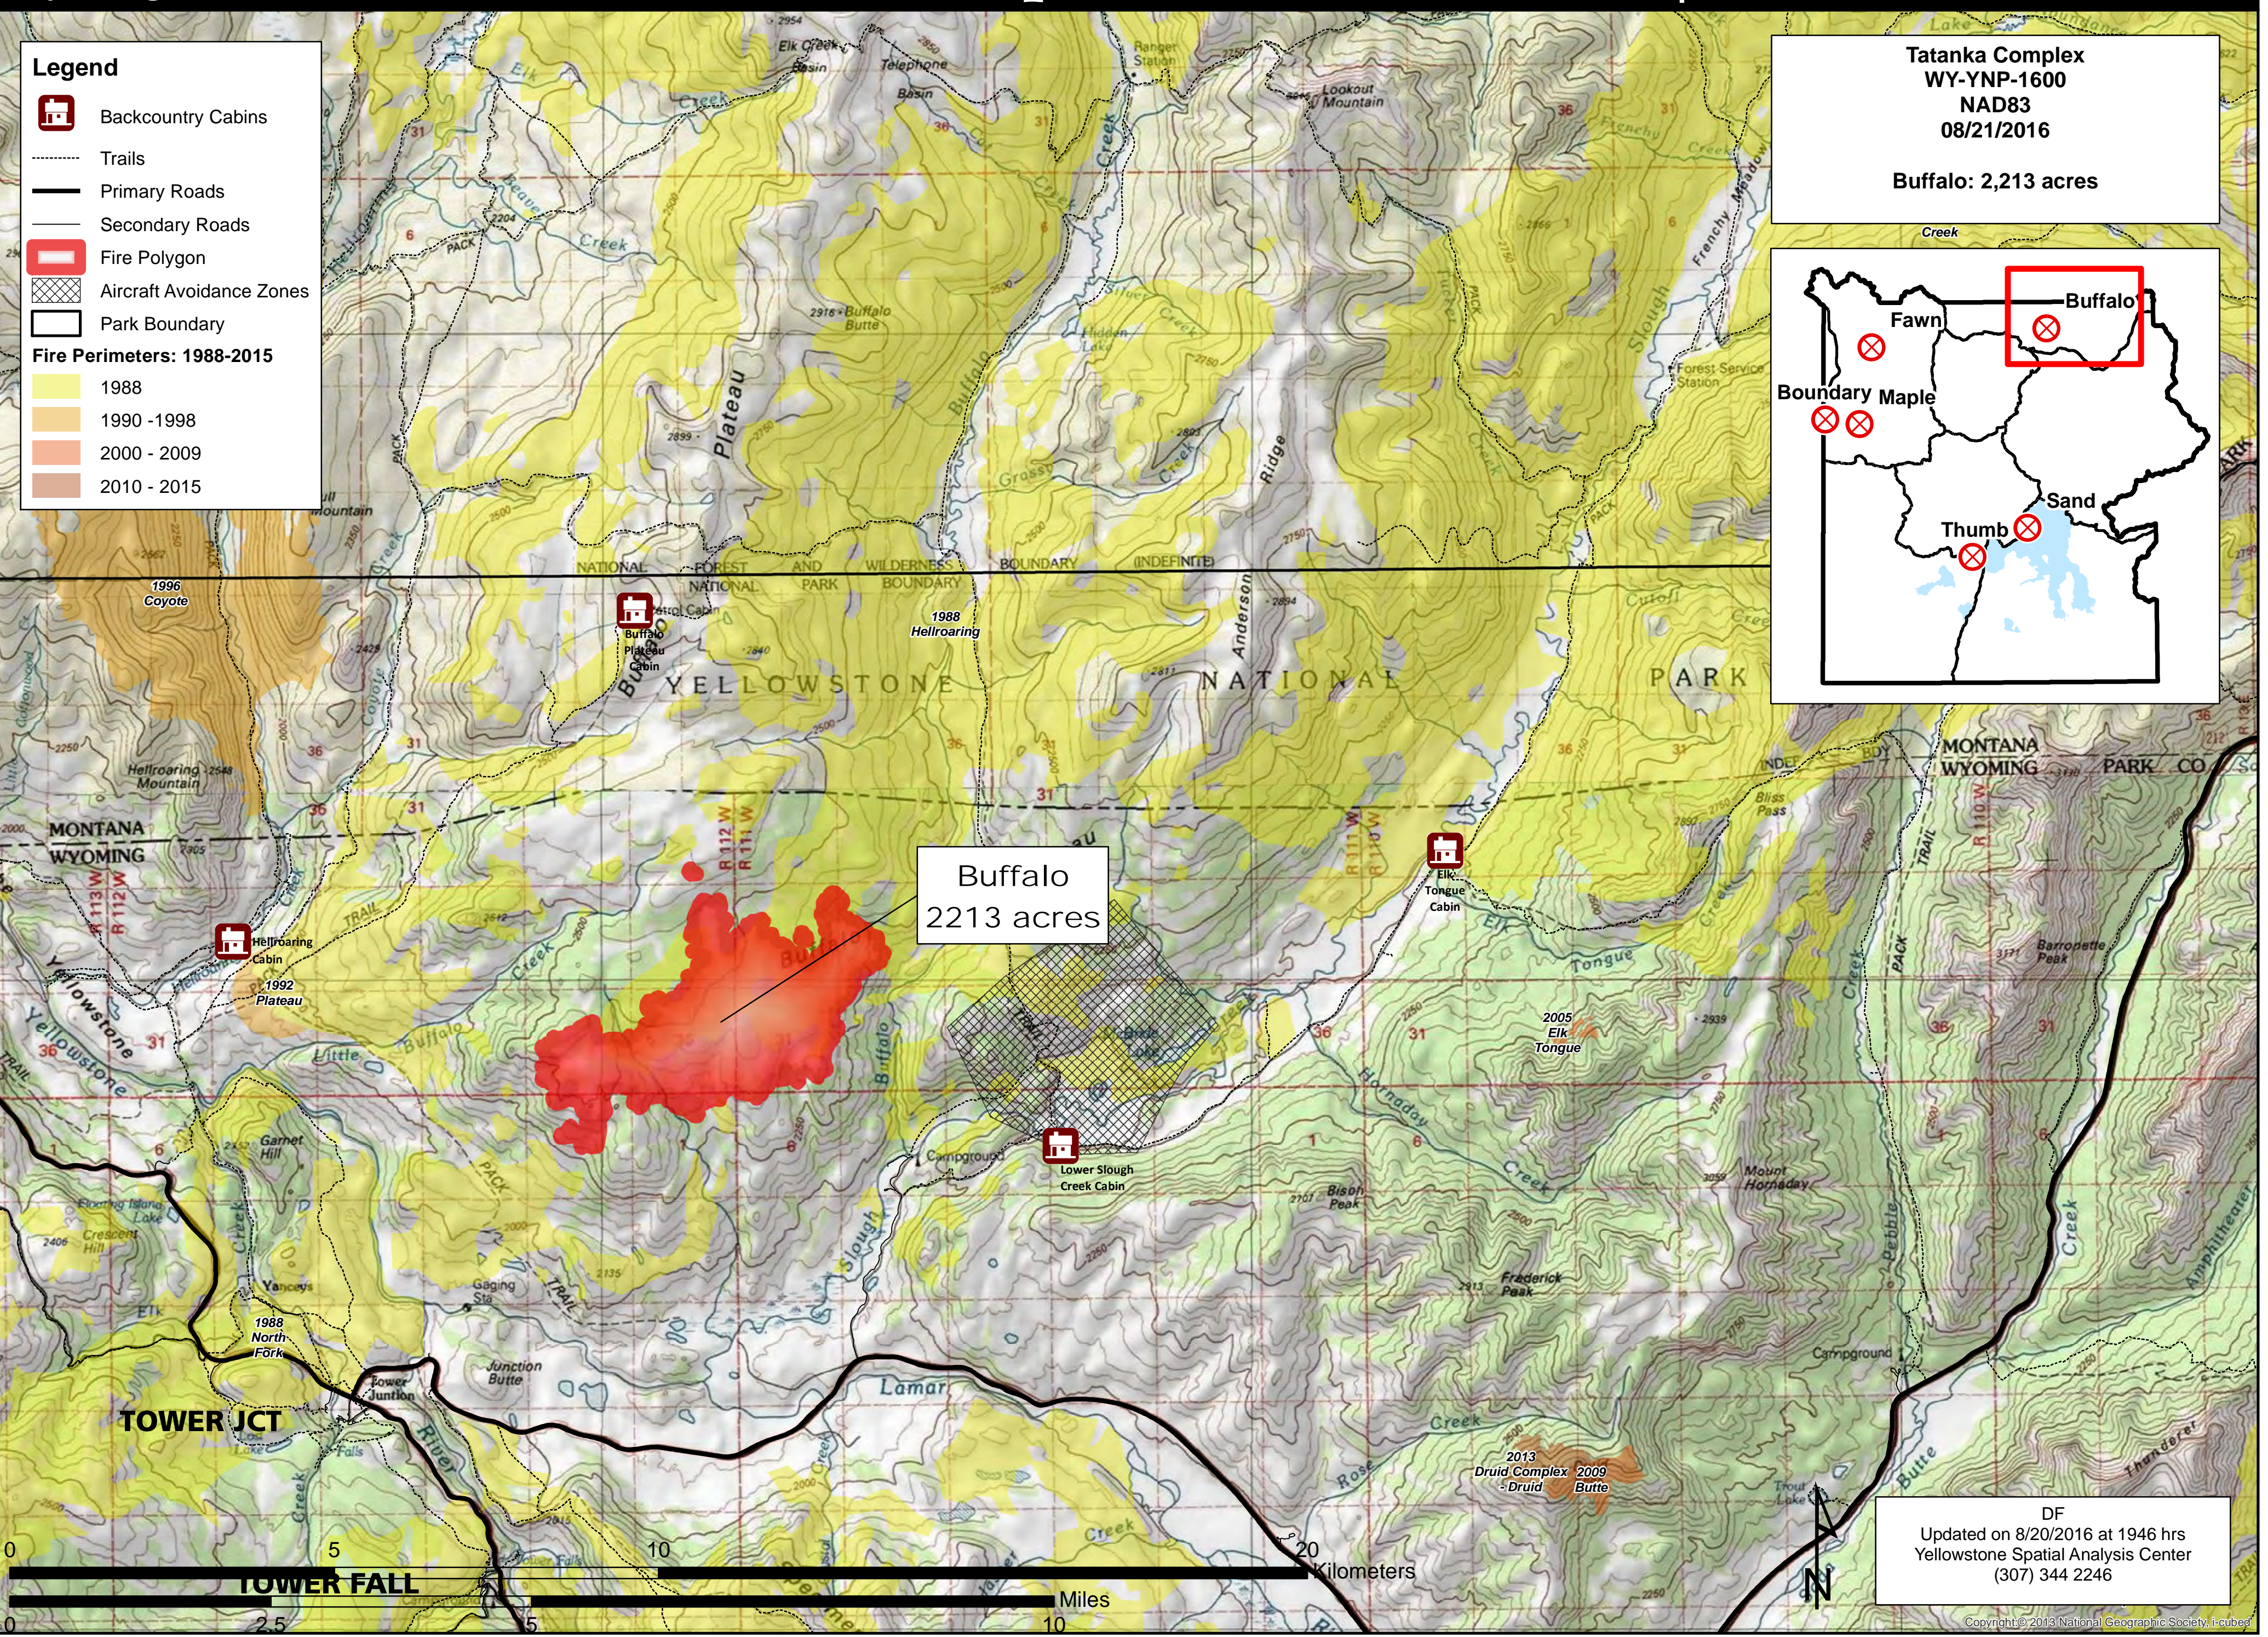

Legend

- Backcountry Cabins
- Trails
- Primary Roads
- Secondary Roads
- Fire Polygon
- Aircraft Avoidance Zones
- Park Boundary

Fire Perimeters: 1988-2015

- 1988
- 1990 - 1998
- 2000 - 2009
- 2010 - 2015

Tatanka Complex
WY-YNP-1600
NAD83
08/21/2016

Buffalo: 2,213 acres

Buffalo
2213 acres

DF
Updated on 8/20/2016 at 1946 hrs
Yellowstone Spatial Analysis Center
(307) 344 2246