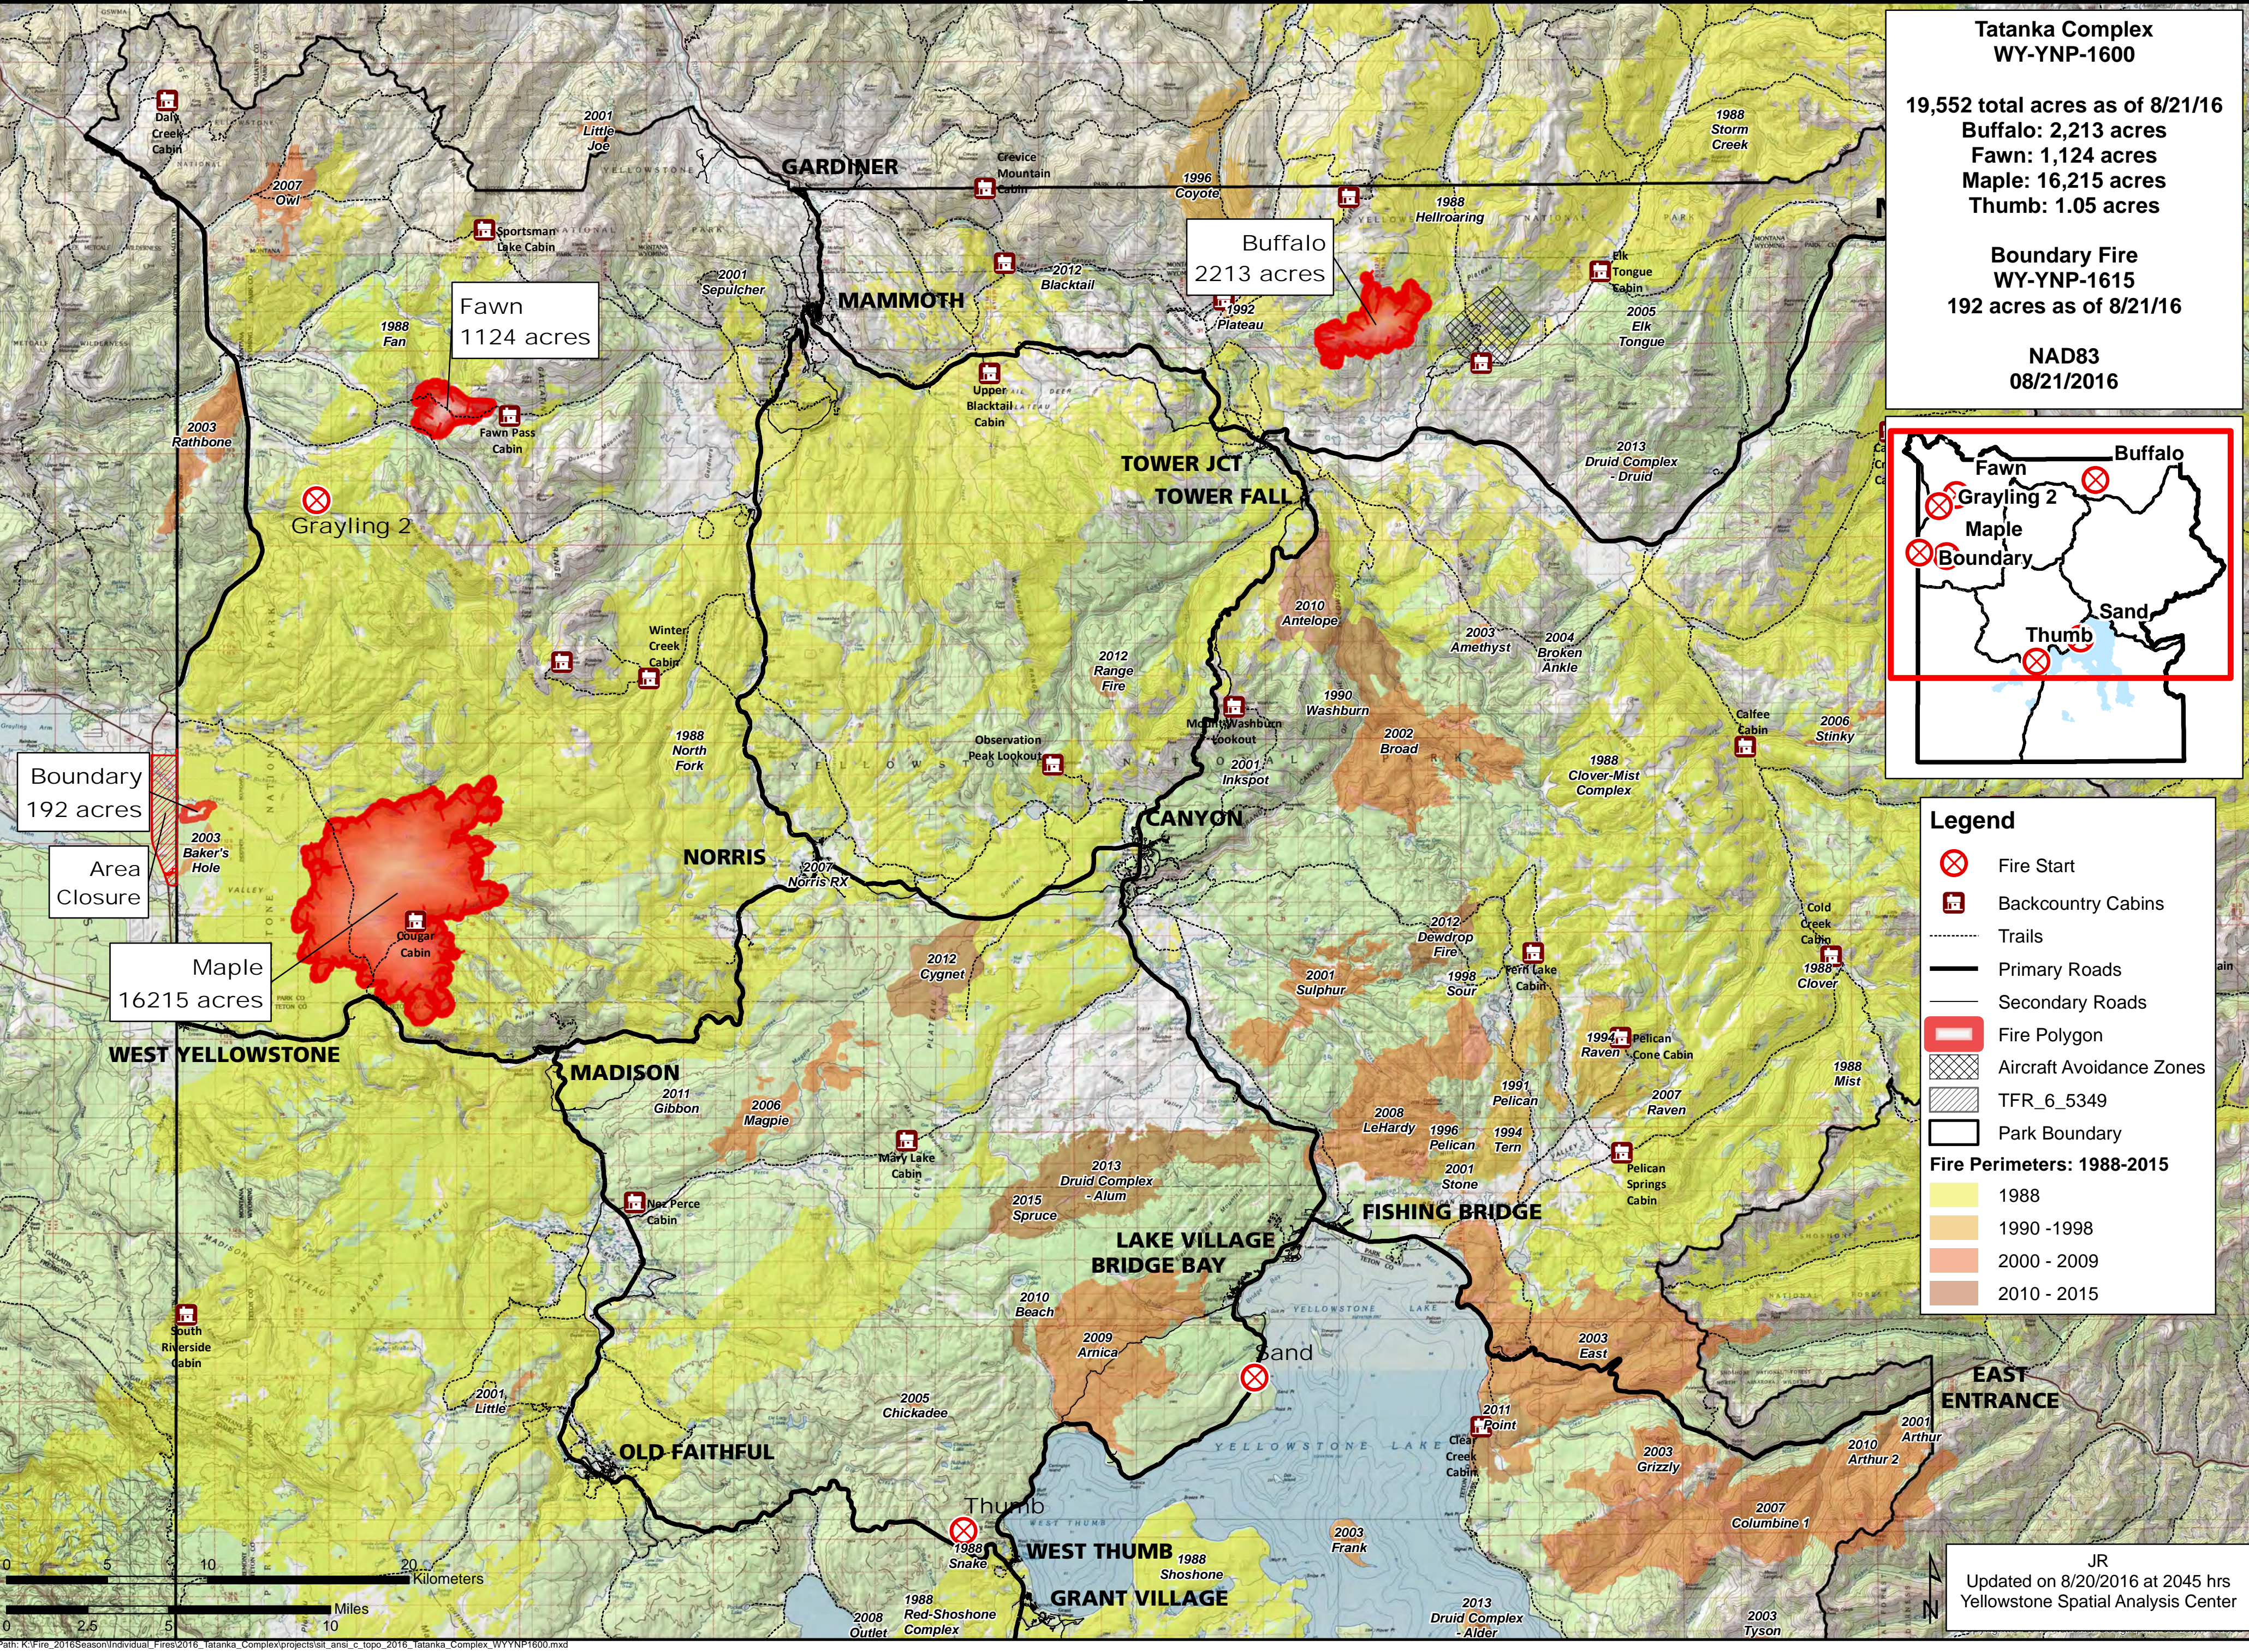

Tatanka Complex
WY-YNP-1600

19,552 total acres as of 8/21/16
Buffalo: 2,213 acres
Fawn: 1,124 acres
Maple: 16,215 acres
Thumb: 1.05 acres

Boundary Fire
WY-YNP-1615
192 acres as of 8/21/16

NAD83
08/21/2016

Legend

- ⊗ Fire Start
- 🏠 Backcountry Cabins
- ⋯ Trails
- Primary Roads
- - - Secondary Roads
- 🔴 Fire Polygon
- ▨ Aircraft Avoidance Zones
- ▨ TFR_6_5349
- ▭ Park Boundary

Fire Perimeters: 1988-2015

- 🟡 1988
- 🟠 1990 - 1998
- 🔴 2000 - 2009
- 🟤 2010 - 2015

Boundary
192 acres

Area
Closure

Maple
16215 acres

Buffalo
2213 acres

Fawn
1124 acres

Tatanka Complex

Tatanka Complex
WY-YNP-1600

19,552 total acres as of 8/21/16
 Buffalo: 2,213 acres
 Fawn: 1,124 acres
 Maple: 16,215 acres
 Thumb: 1.05 acres

Fire Perimeters: 1988-2015

- 1988
- 1990 - 1998
- 2000 - 2009
- 2010 - 2015

JR
Updated on 8/20/2016 at 2045 hrs
Yellowstone Spatial Analysis Center

Path: K:\Fire_2016Season\Individual_Fires\2016_tatanka_Complex\projects\sit_ansi_c_topo_2016_tatanka_Complex_WY-YNP1600.mxd