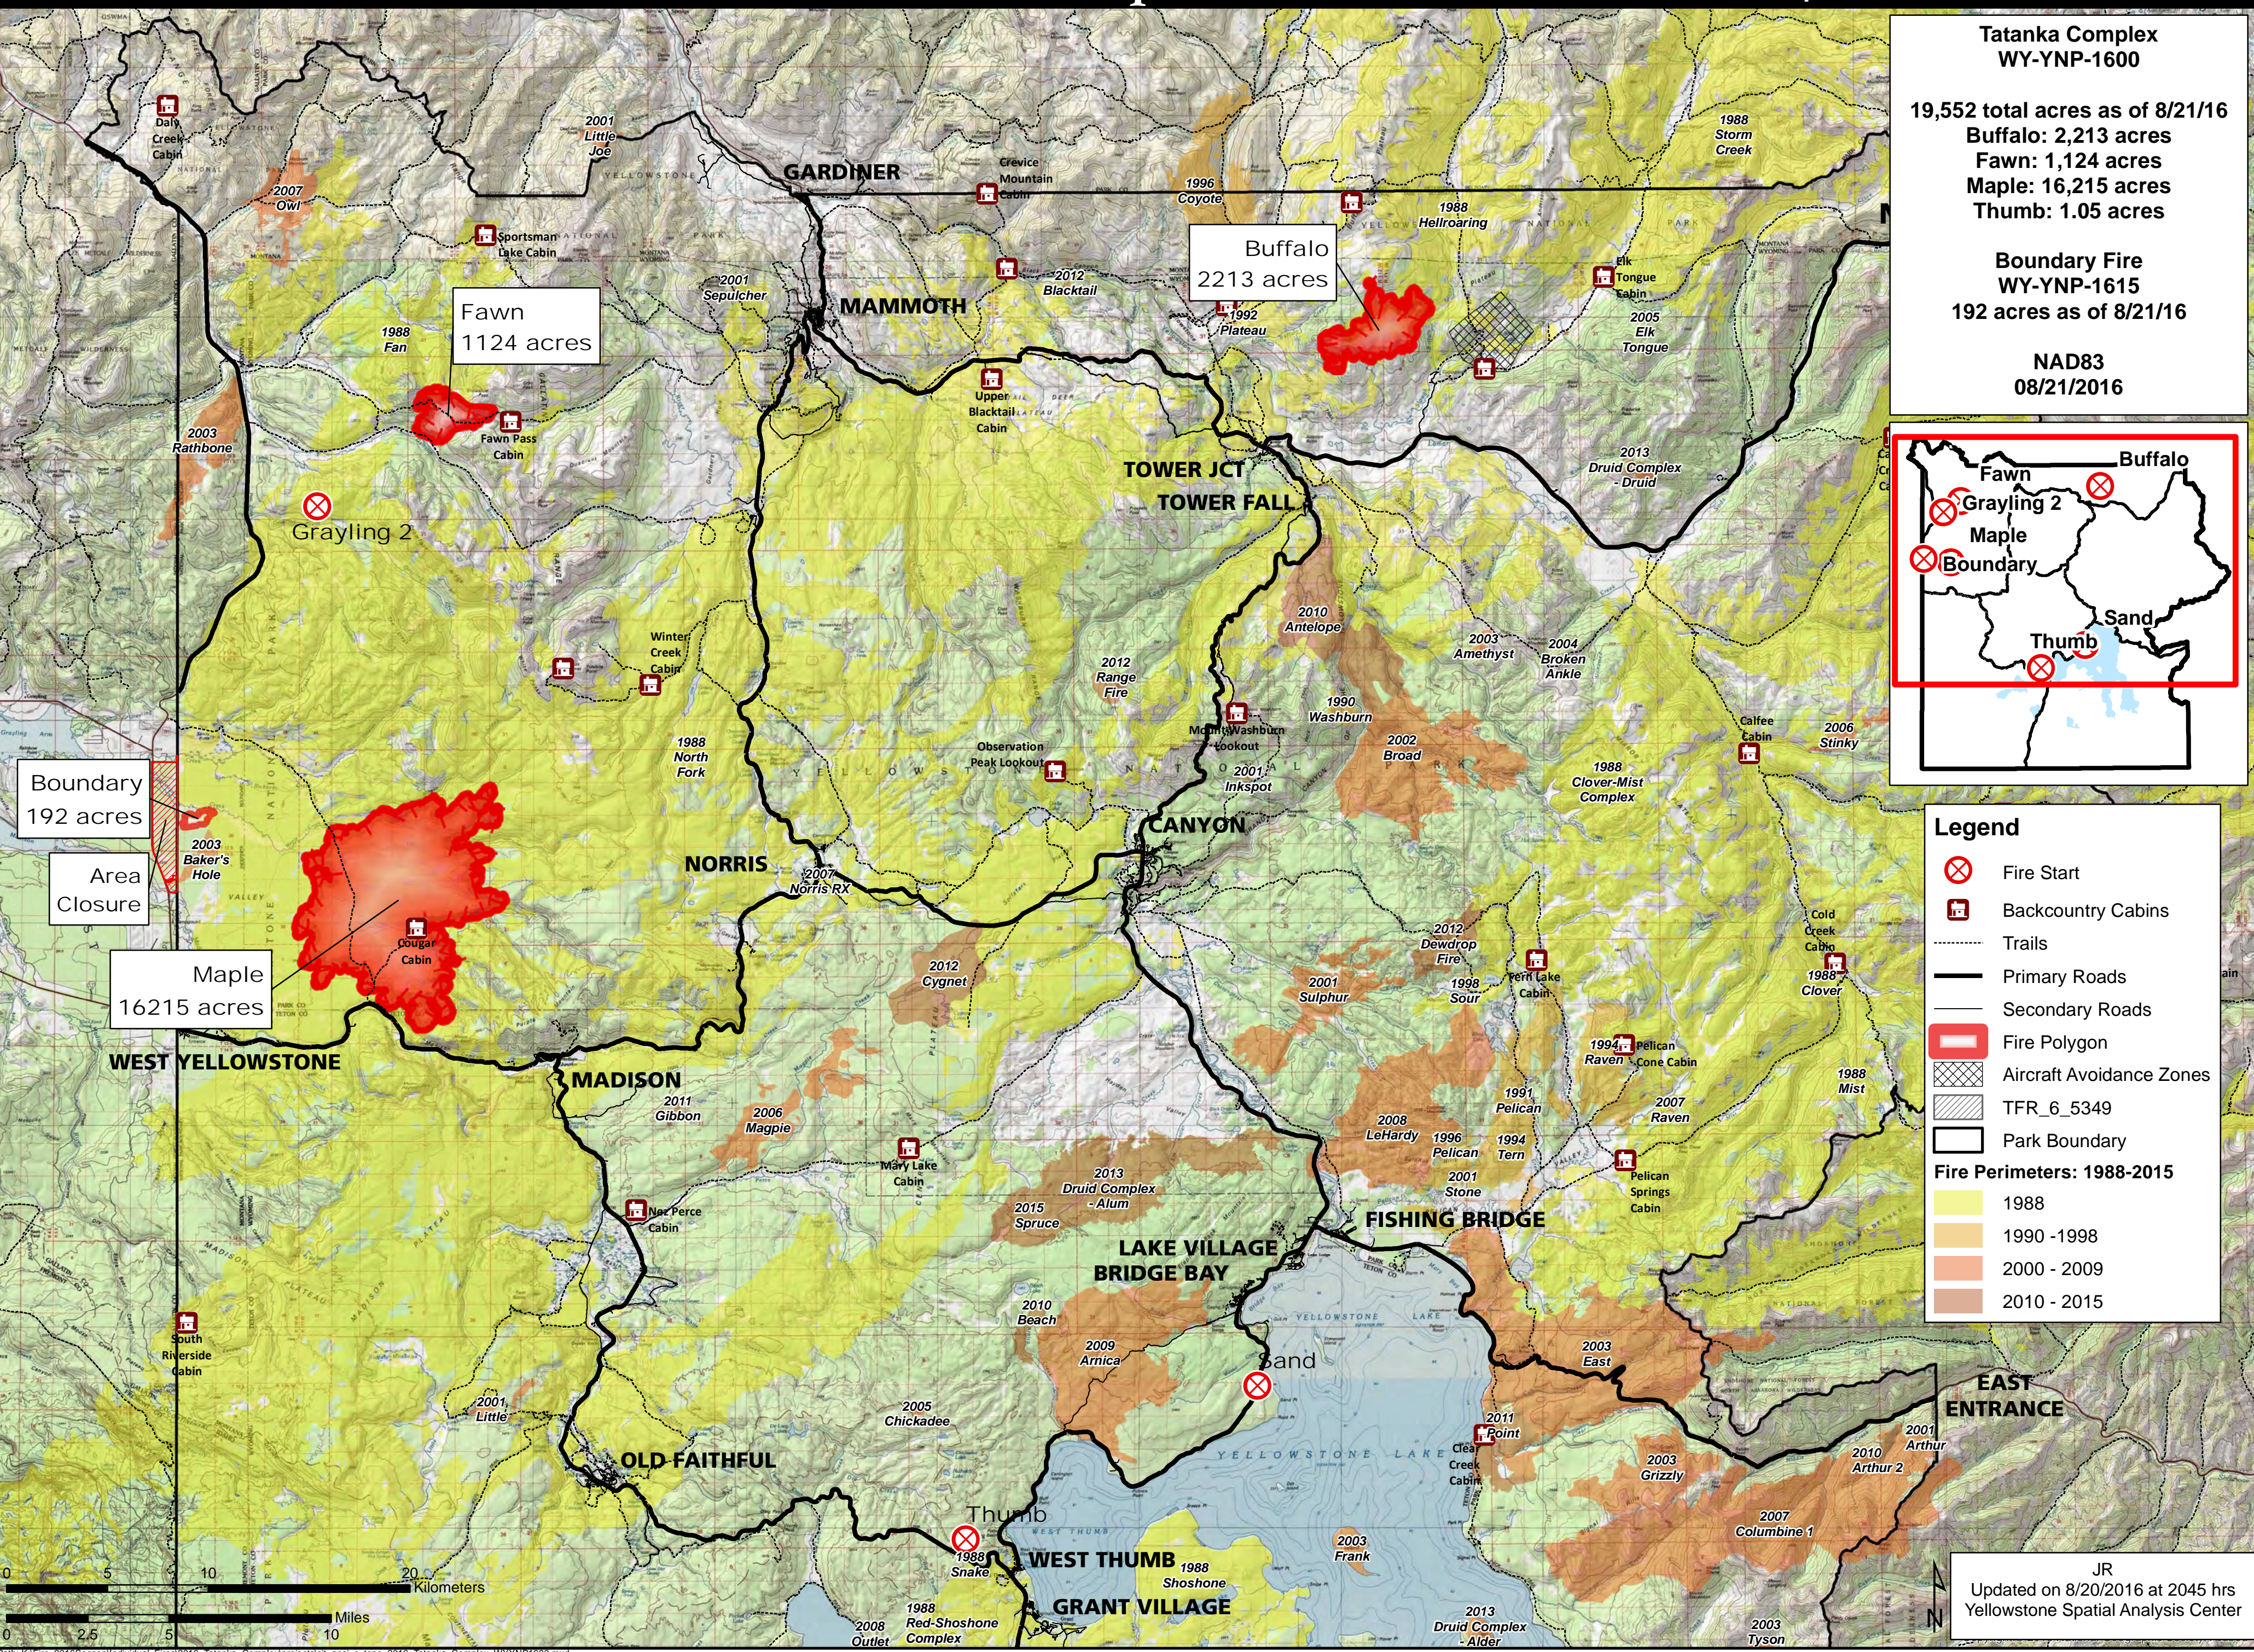

Tatanka Complex

Tatanka Complex
WY-YNP-1600

19,552 total acres as of 8/21/16
Buffalo: 2,213 acres
Fawn: 1,124 acres
Maple: 16,215 acres
Thumb: 1.05 acres

Boundary Fire
WY-YNP-1615
192 acres as of 8/21/16

NAD83
08/21/2016

Legend

- Fire Start
- Backcountry Cabins
- Trails
- Primary Roads
- Secondary Roads
- Fire Polygon
- Aircraft Avoidance Zones
- TFR_6_5349
- Park Boundary

Fire Perimeters: 1988-2015

- 1988
- 1990 - 1998
- 2000 - 2009
- 2010 - 2015

JR
Updated on 8/20/2016 at 2045 hrs
Yellowstone Spatial Analysis Center