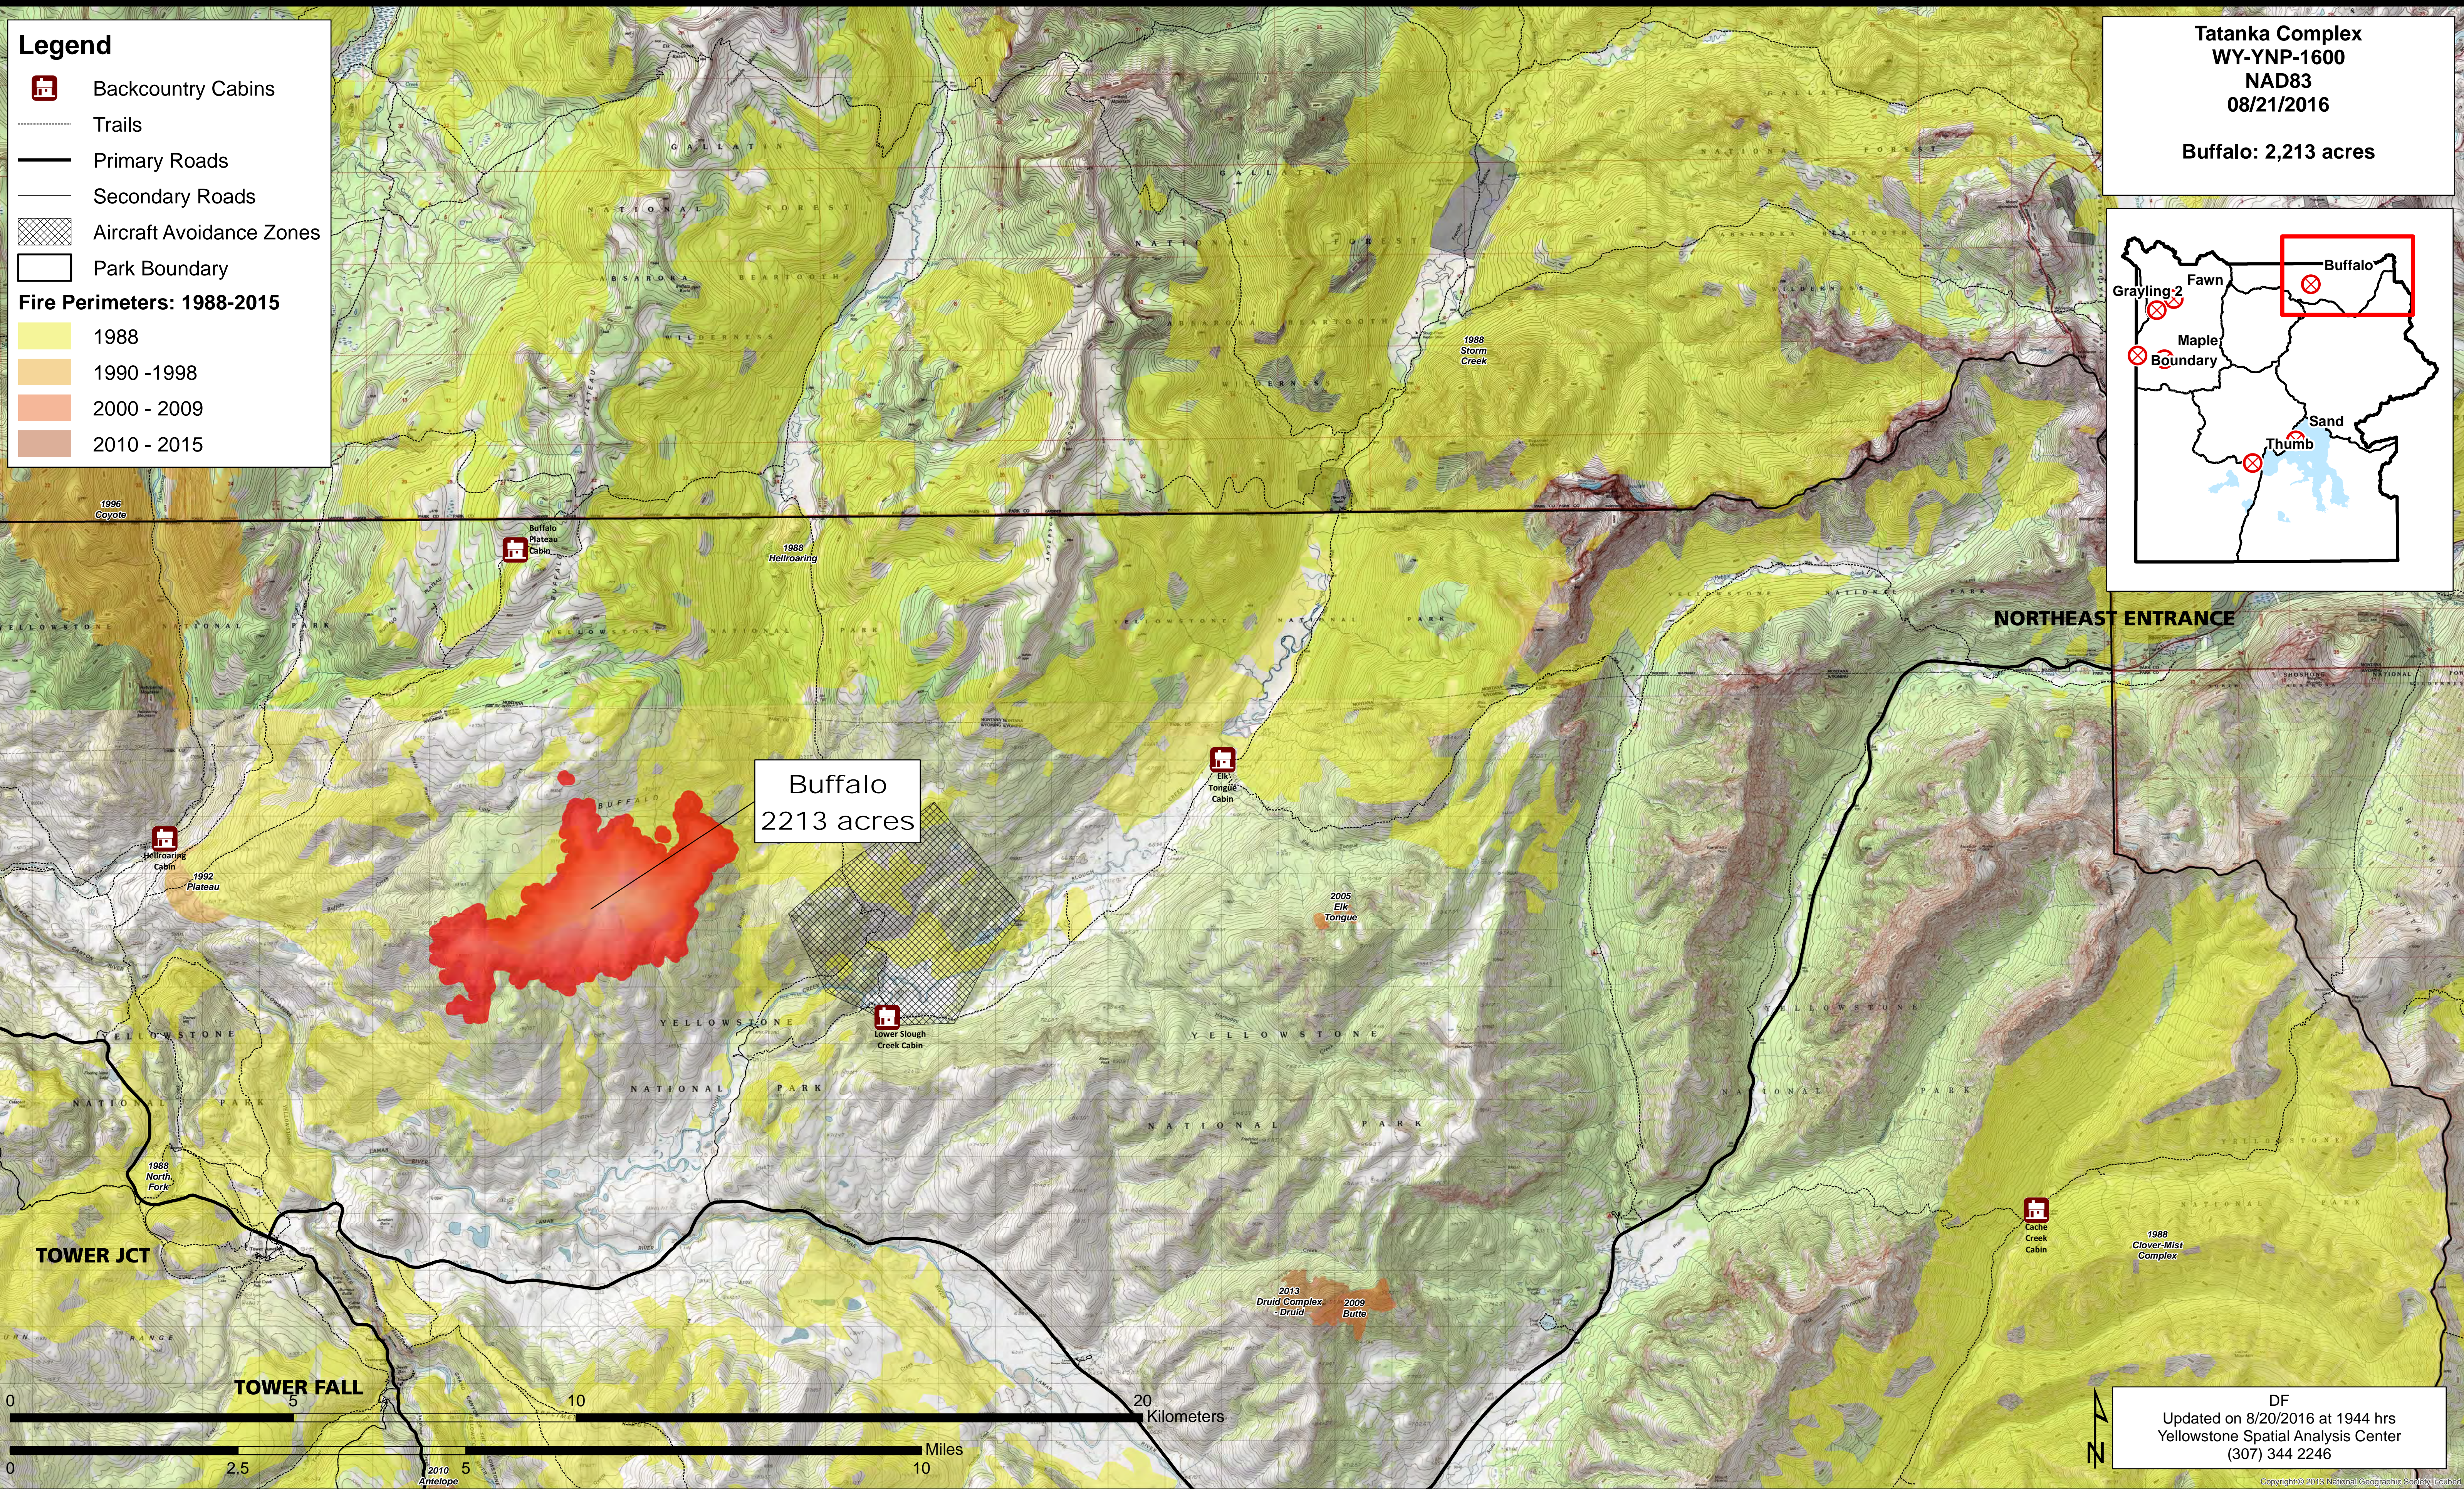

Legend

- Backcountry Cabins
- Trails
- Primary Roads
- Secondary Roads
- Aircraft Avoidance Zones
- Park Boundary

Fire Perimeters: 1988-2015

- 1988
- 1990 - 1998
- 2000 - 2009
- 2010 - 2015

Tatanka Complex
WY-YNP-1600
NAD83
08/21/2016

Buffalo: 2,213 acres

DF
Updated on 8/20/2016 at 1944 hrs
Yellowstone Spatial Analysis Center
(307) 344 2246