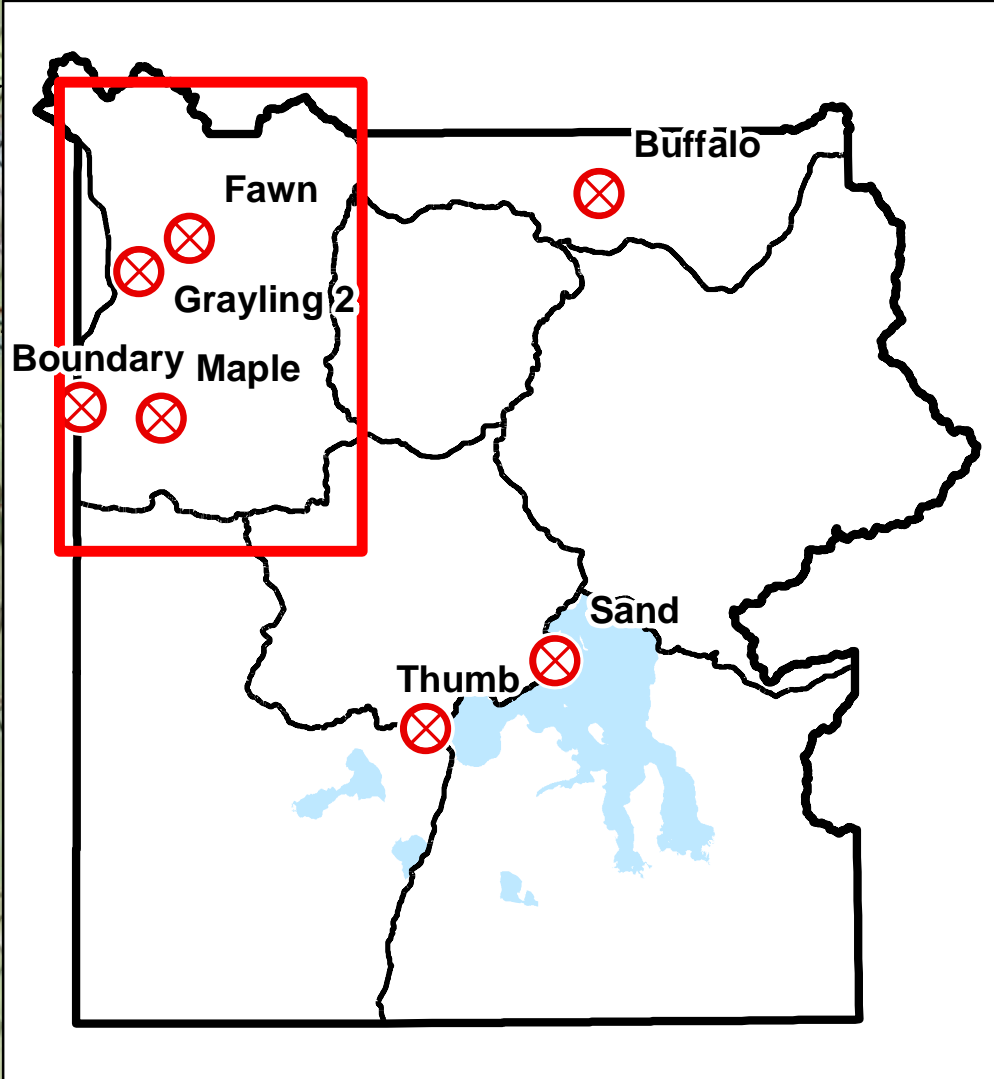

- ⊗ Fire Origin
- 🏠 Backcountry Cabins
- ⋯ Trails
- Primary Roads
- Secondary Roads
- ▨ Aircraft Avoidance Zones
- ▭ Park Boundary
- ▨ Area Closure
- 🔴 Fire Polygon

Fire Perimeters: 1988-2015

- 1988
- 1990 - 1998
- 2000 - 2009
- 2010 - 2015

**Tatanka Complex
WY-YNP-1600**

19,552 total acres as of 8/21/2016
Buffalo: 2,213 acres
Fawn: 1,124 acres
Maple: 16,215 acres
Thumb: 1.05 acres

**Boundary Fire
WY-YNP-1615**
192 acres as of 8/21/16

NAD83
08/21/2016