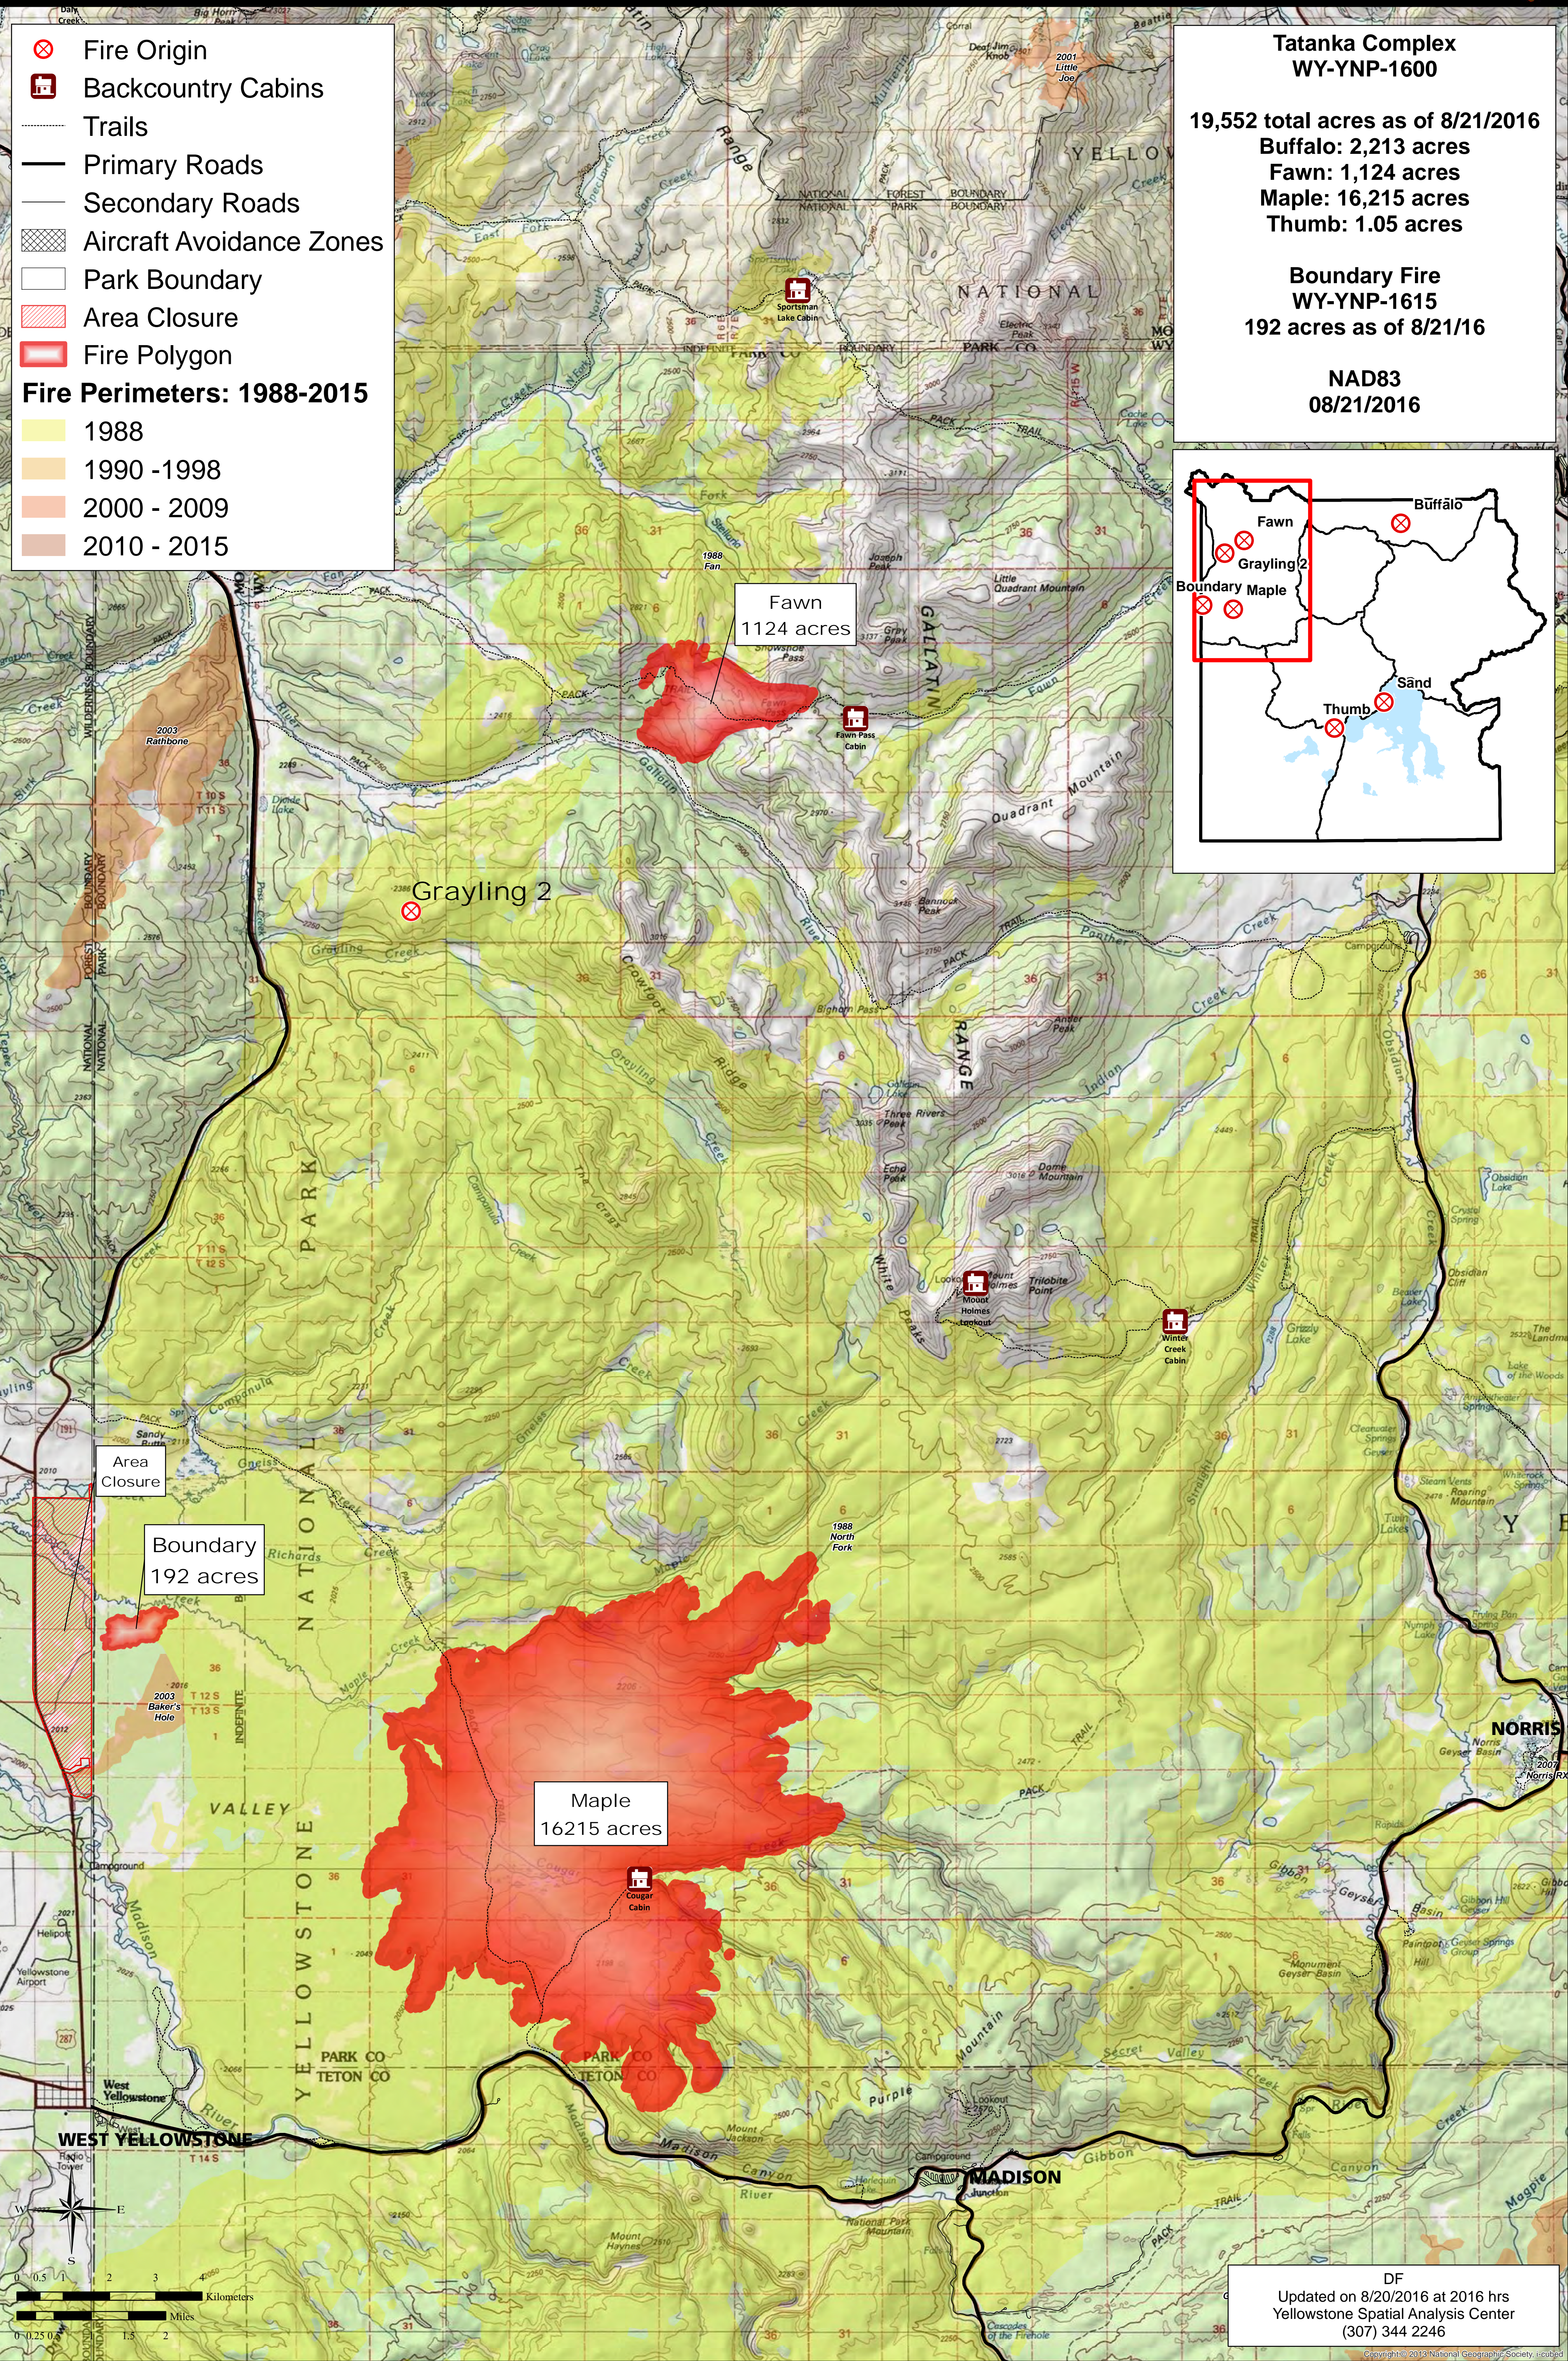

- ⊗ Fire Origin
- 🏠 Backcountry Cabins
- ⋯ Trails
- Primary Roads
- Secondary Roads
- ▨ Aircraft Avoidance Zones
- ▭ Park Boundary
- ▨ Area Closure
- 🔴 Fire Polygon

Fire Perimeters: 1988-2015

- 1988
- 1990 - 1998
- 2000 - 2009
- 2010 - 2015

**Tatanka Complex
WY-YNP-1600**

19,552 total acres as of 8/21/2016
Buffalo: 2,213 acres
Fawn: 1,124 acres
Maple: 16,215 acres
Thumb: 1.05 acres

**Boundary Fire
WY-YNP-1615**
192 acres as of 8/21/16

NAD83
08/21/2016