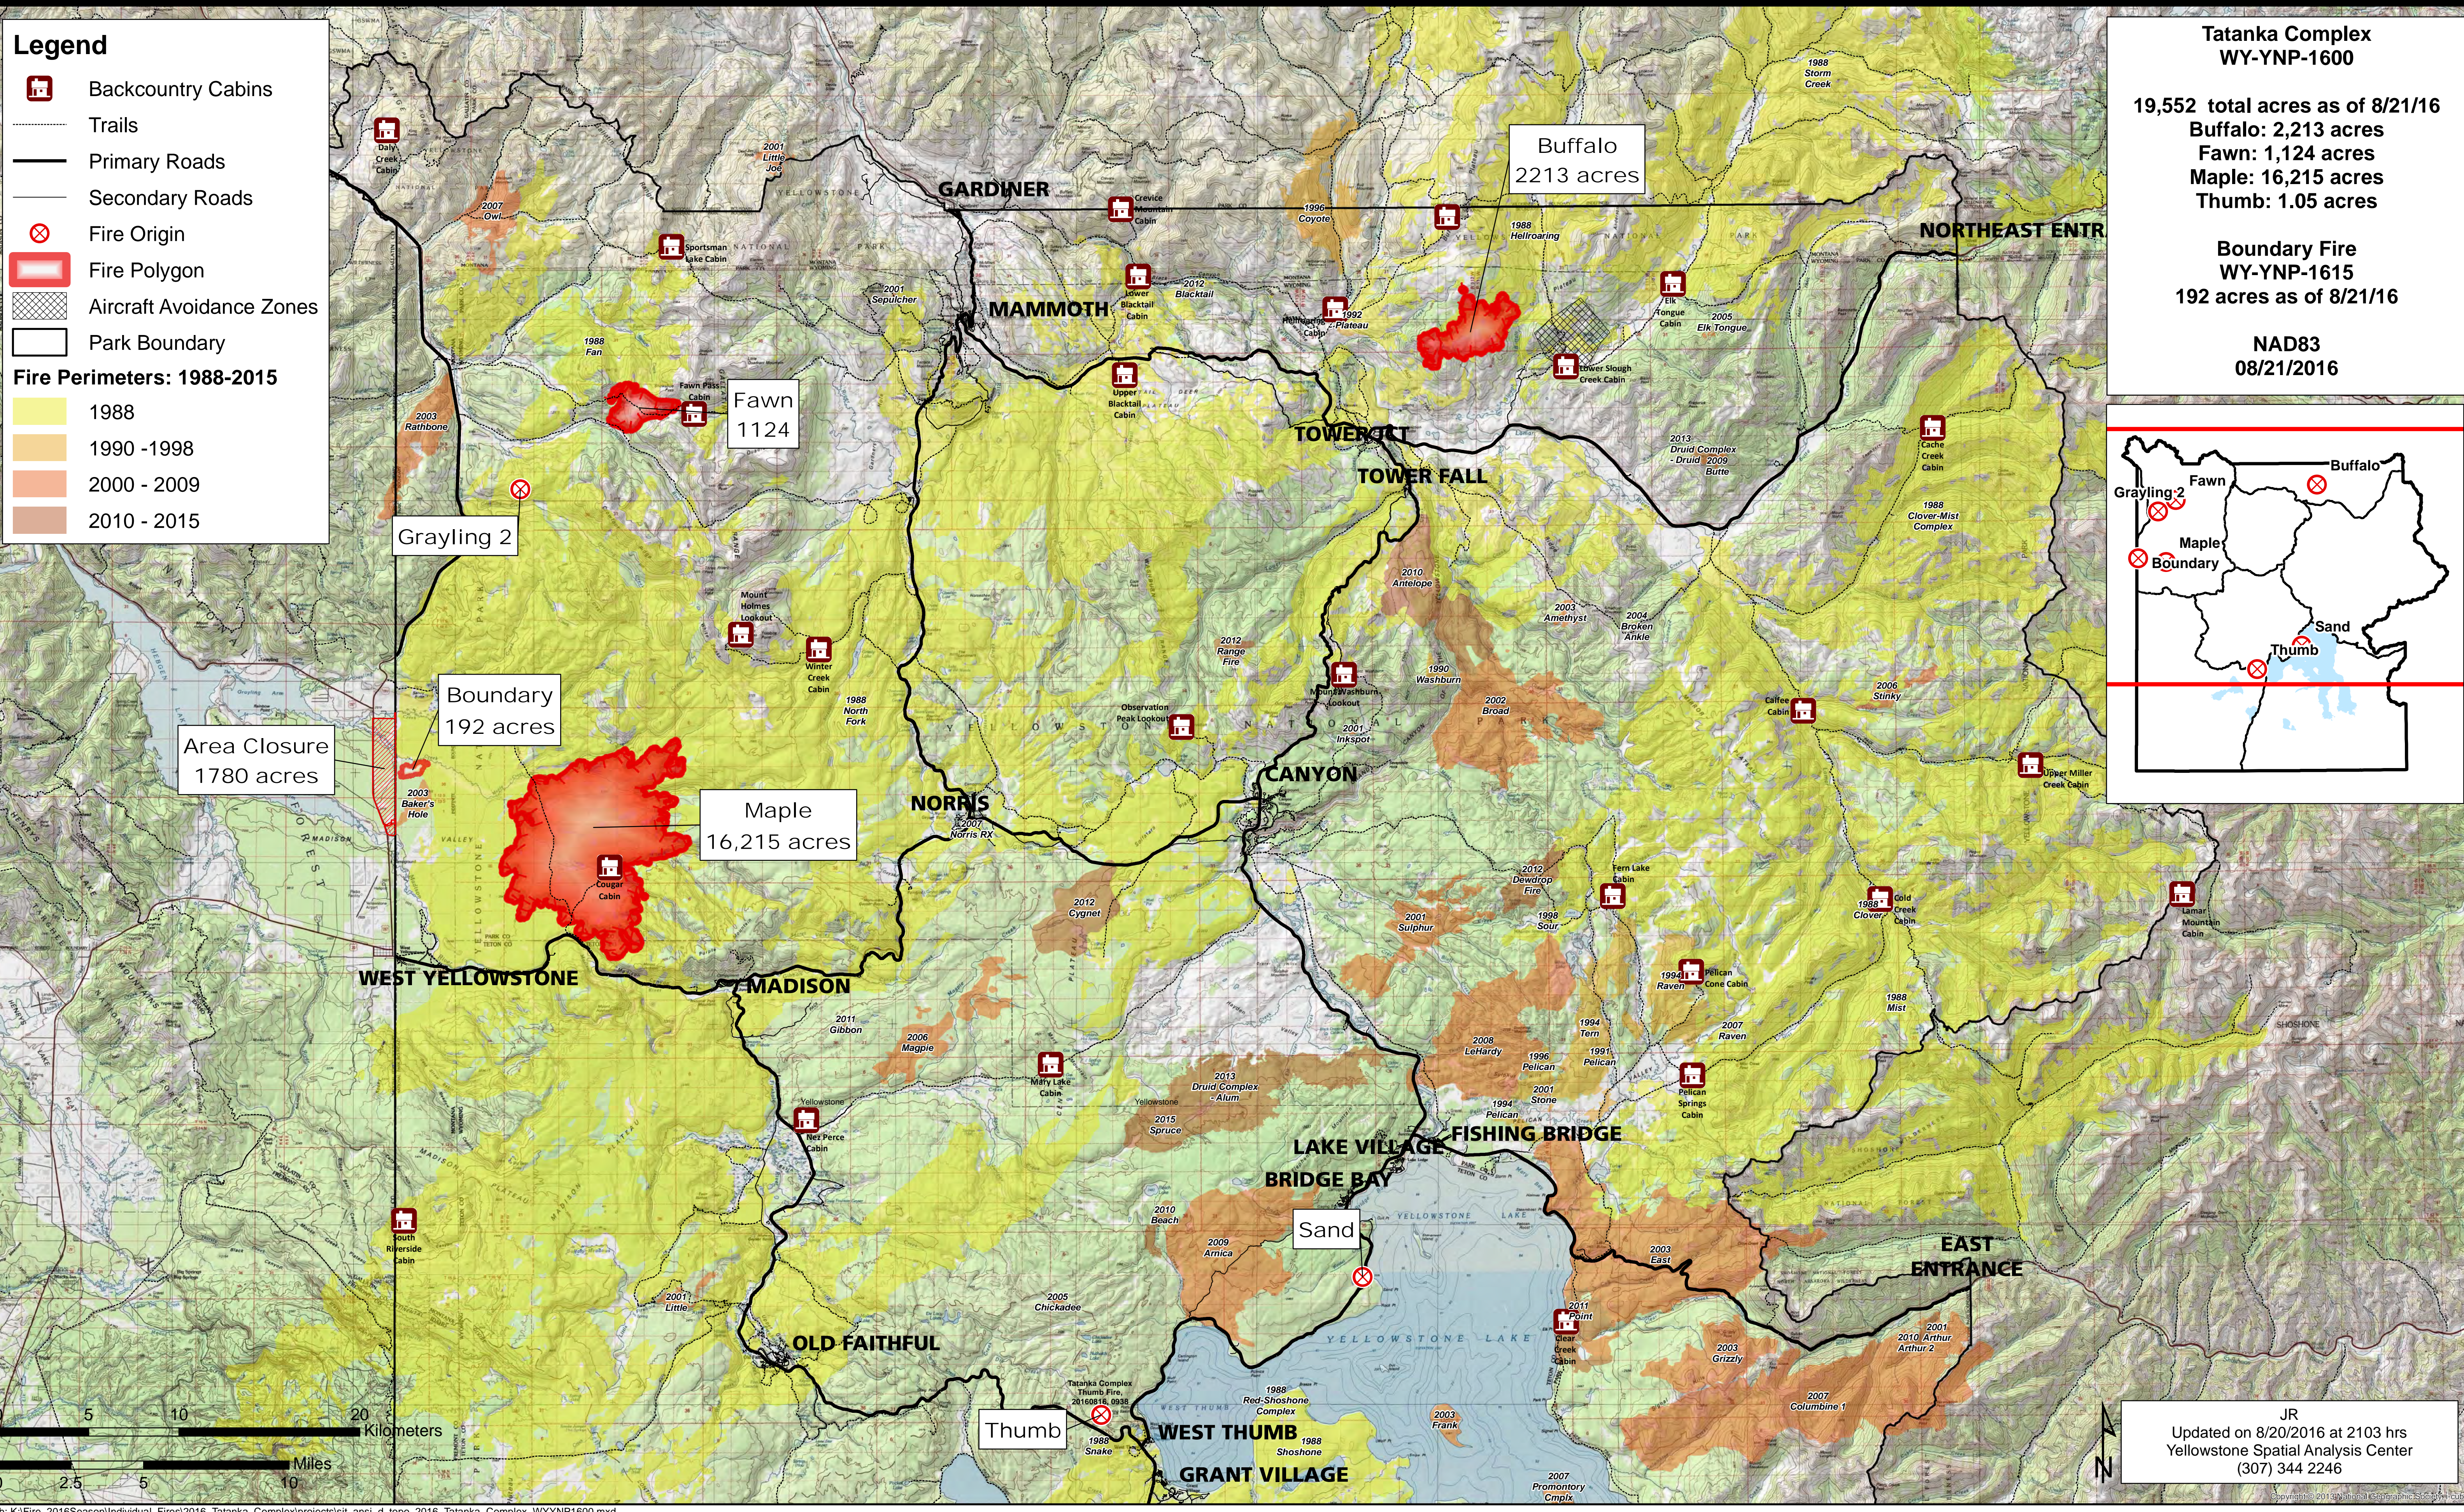

Legend

- Backcountry Cabins
- Trails
- Primary Roads
- Secondary Roads
- Fire Origin
- Fire Polygon
- Aircraft Avoidance Zones
- Park Boundary

Fire Perimeters: 1988-2015

- 1988
- 1990 - 1998
- 2000 - 2009
- 2010 - 2015

**Tatanka Complex
WY-YNP-1600**

19,552 total acres as of 8/21/16
 Buffalo: 2,213 acres
 Fawn: 1,124 acres
 Maple: 16,215 acres
 Thumb: 1.05 acres

**Boundary Fire
WY-YNP-1615**
 192 acres as of 8/21/16

NAD83
 08/21/2016