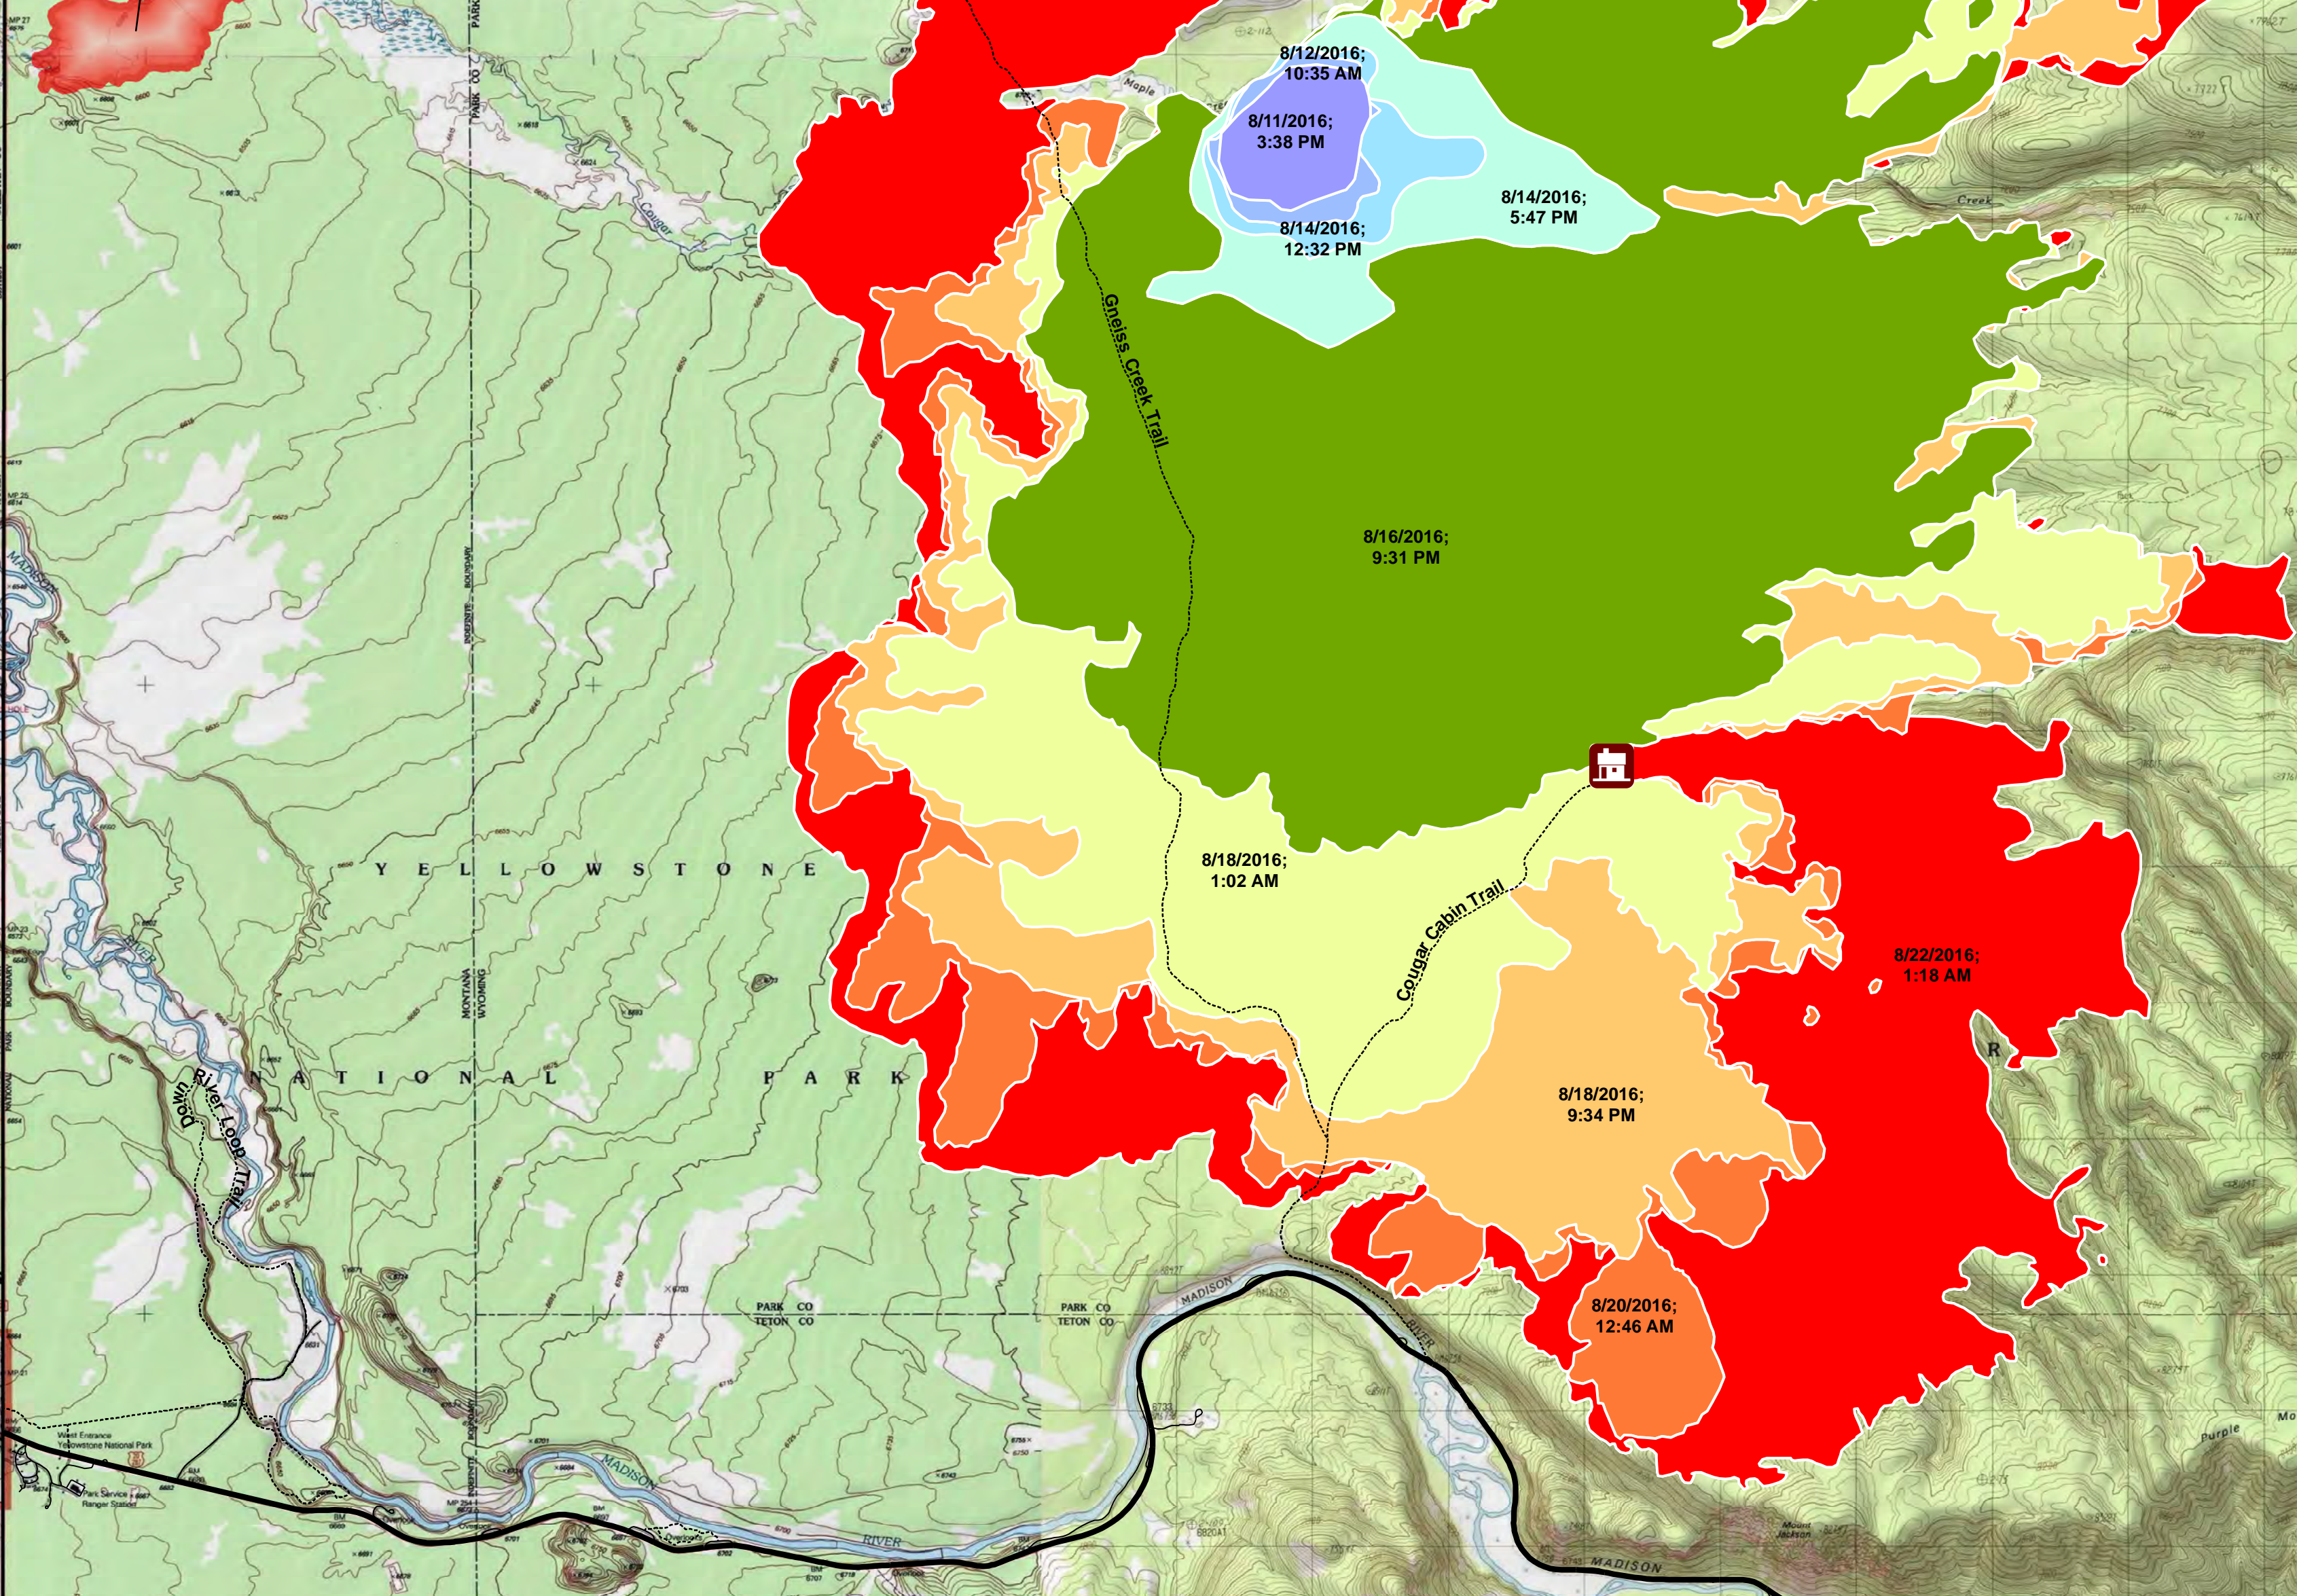

- Backcountry Cabins
- Backcountry Campsites
- Trails
- Primary Roads
- Secondary Roads
- Fire Polygon
- Park Boundary

Maple Fire Progression

Date & Time, Progression Acres

	20160811	1538, 218.3
	20160812	1035, 74.9
	20160814	1232, 174.4
	20160814	1747, 638.9
	20160816	2131, 7760.8
	20160818	0102, 3218.2
	20160818	2134, 2501.0
	20160820	0046, 1342.2
	20160822	0118, 6501.3

Tatanka Complex
WY-YNP-1600

Boundary Fire
WY-YNP-1615

NAD83
08/22/2016

Boundary
192 acres

WEST YELLOWSTONE

MADISON

NORRIS

JR
Updated on 8/22/2016 at 0952 hrs
Yellowstone Spatial Analysis Center
(307) 344 2246