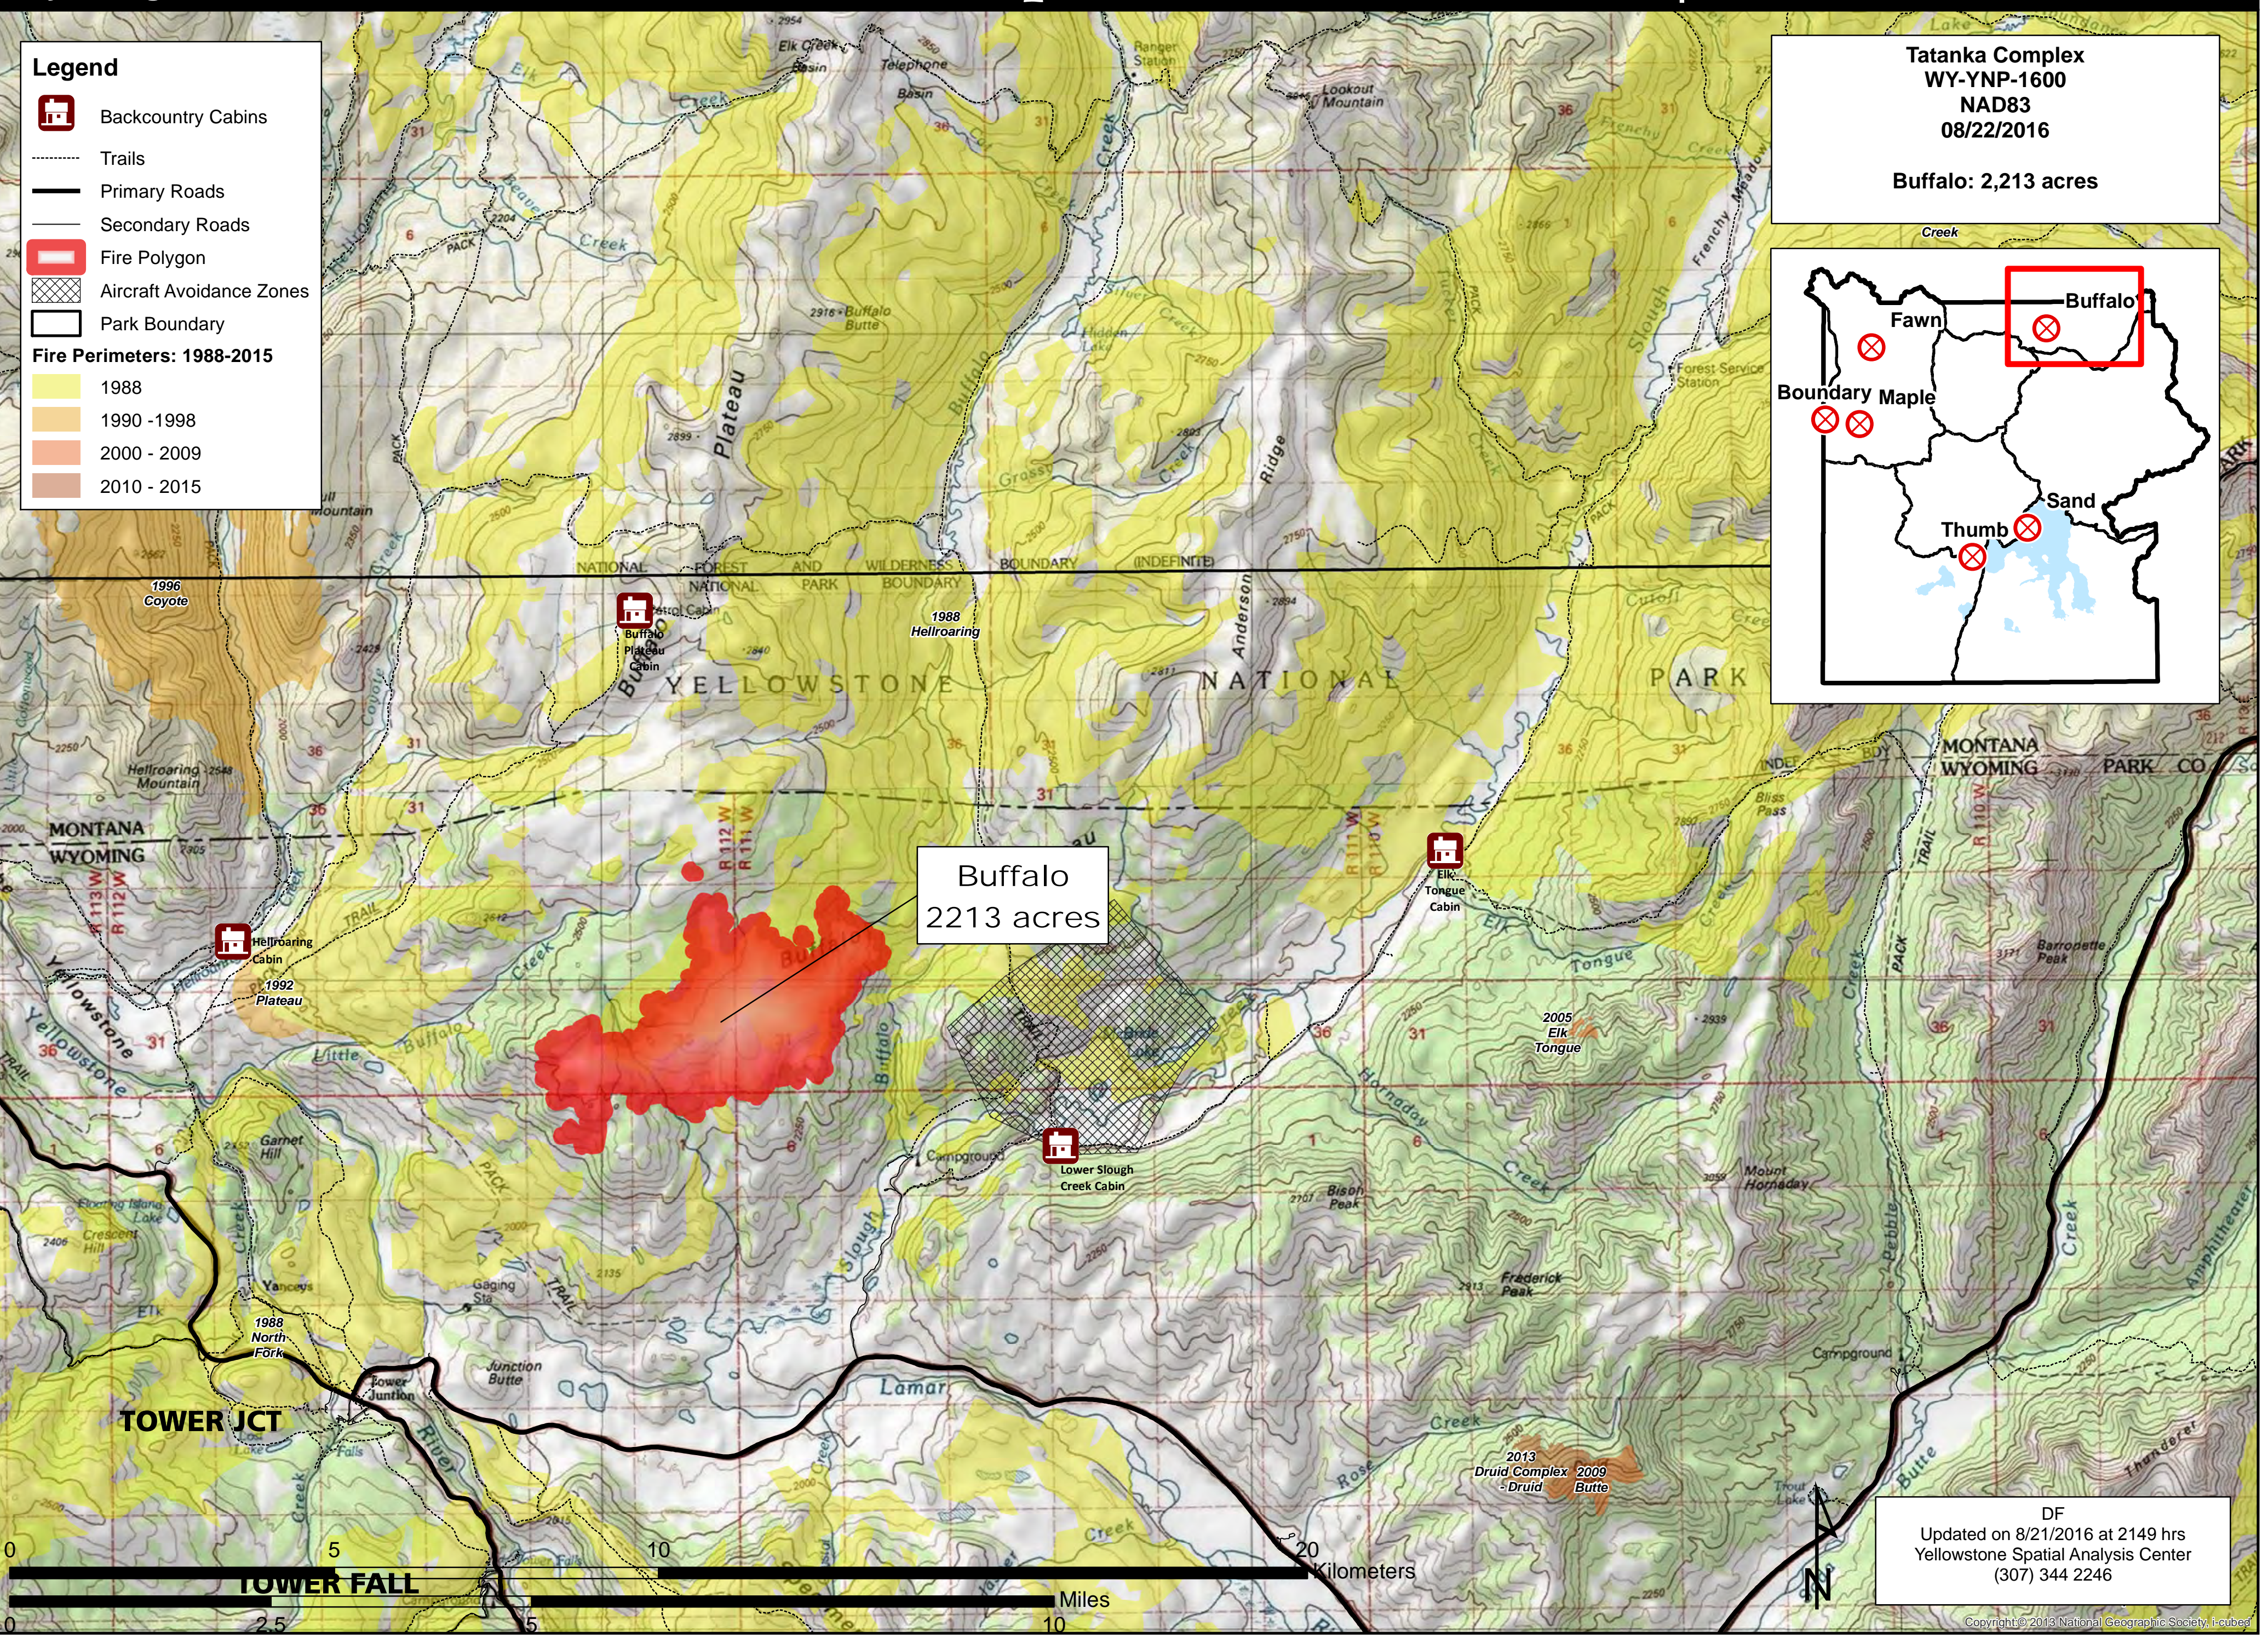

Legend

- Backcountry Cabins
- Trails
- Primary Roads
- Secondary Roads
- Fire Polygon
- Aircraft Avoidance Zones
- Park Boundary

Fire Perimeters: 1988-2015

- 1988
- 1990 - 1998
- 2000 - 2009
- 2010 - 2015

Tatanka Complex
WY-YNP-1600
NAD83
08/22/2016

Buffalo: 2,213 acres

Buffalo
2213 acres

DF
Updated on 8/21/2016 at 2149 hrs
Yellowstone Spatial Analysis Center
(307) 344 2246