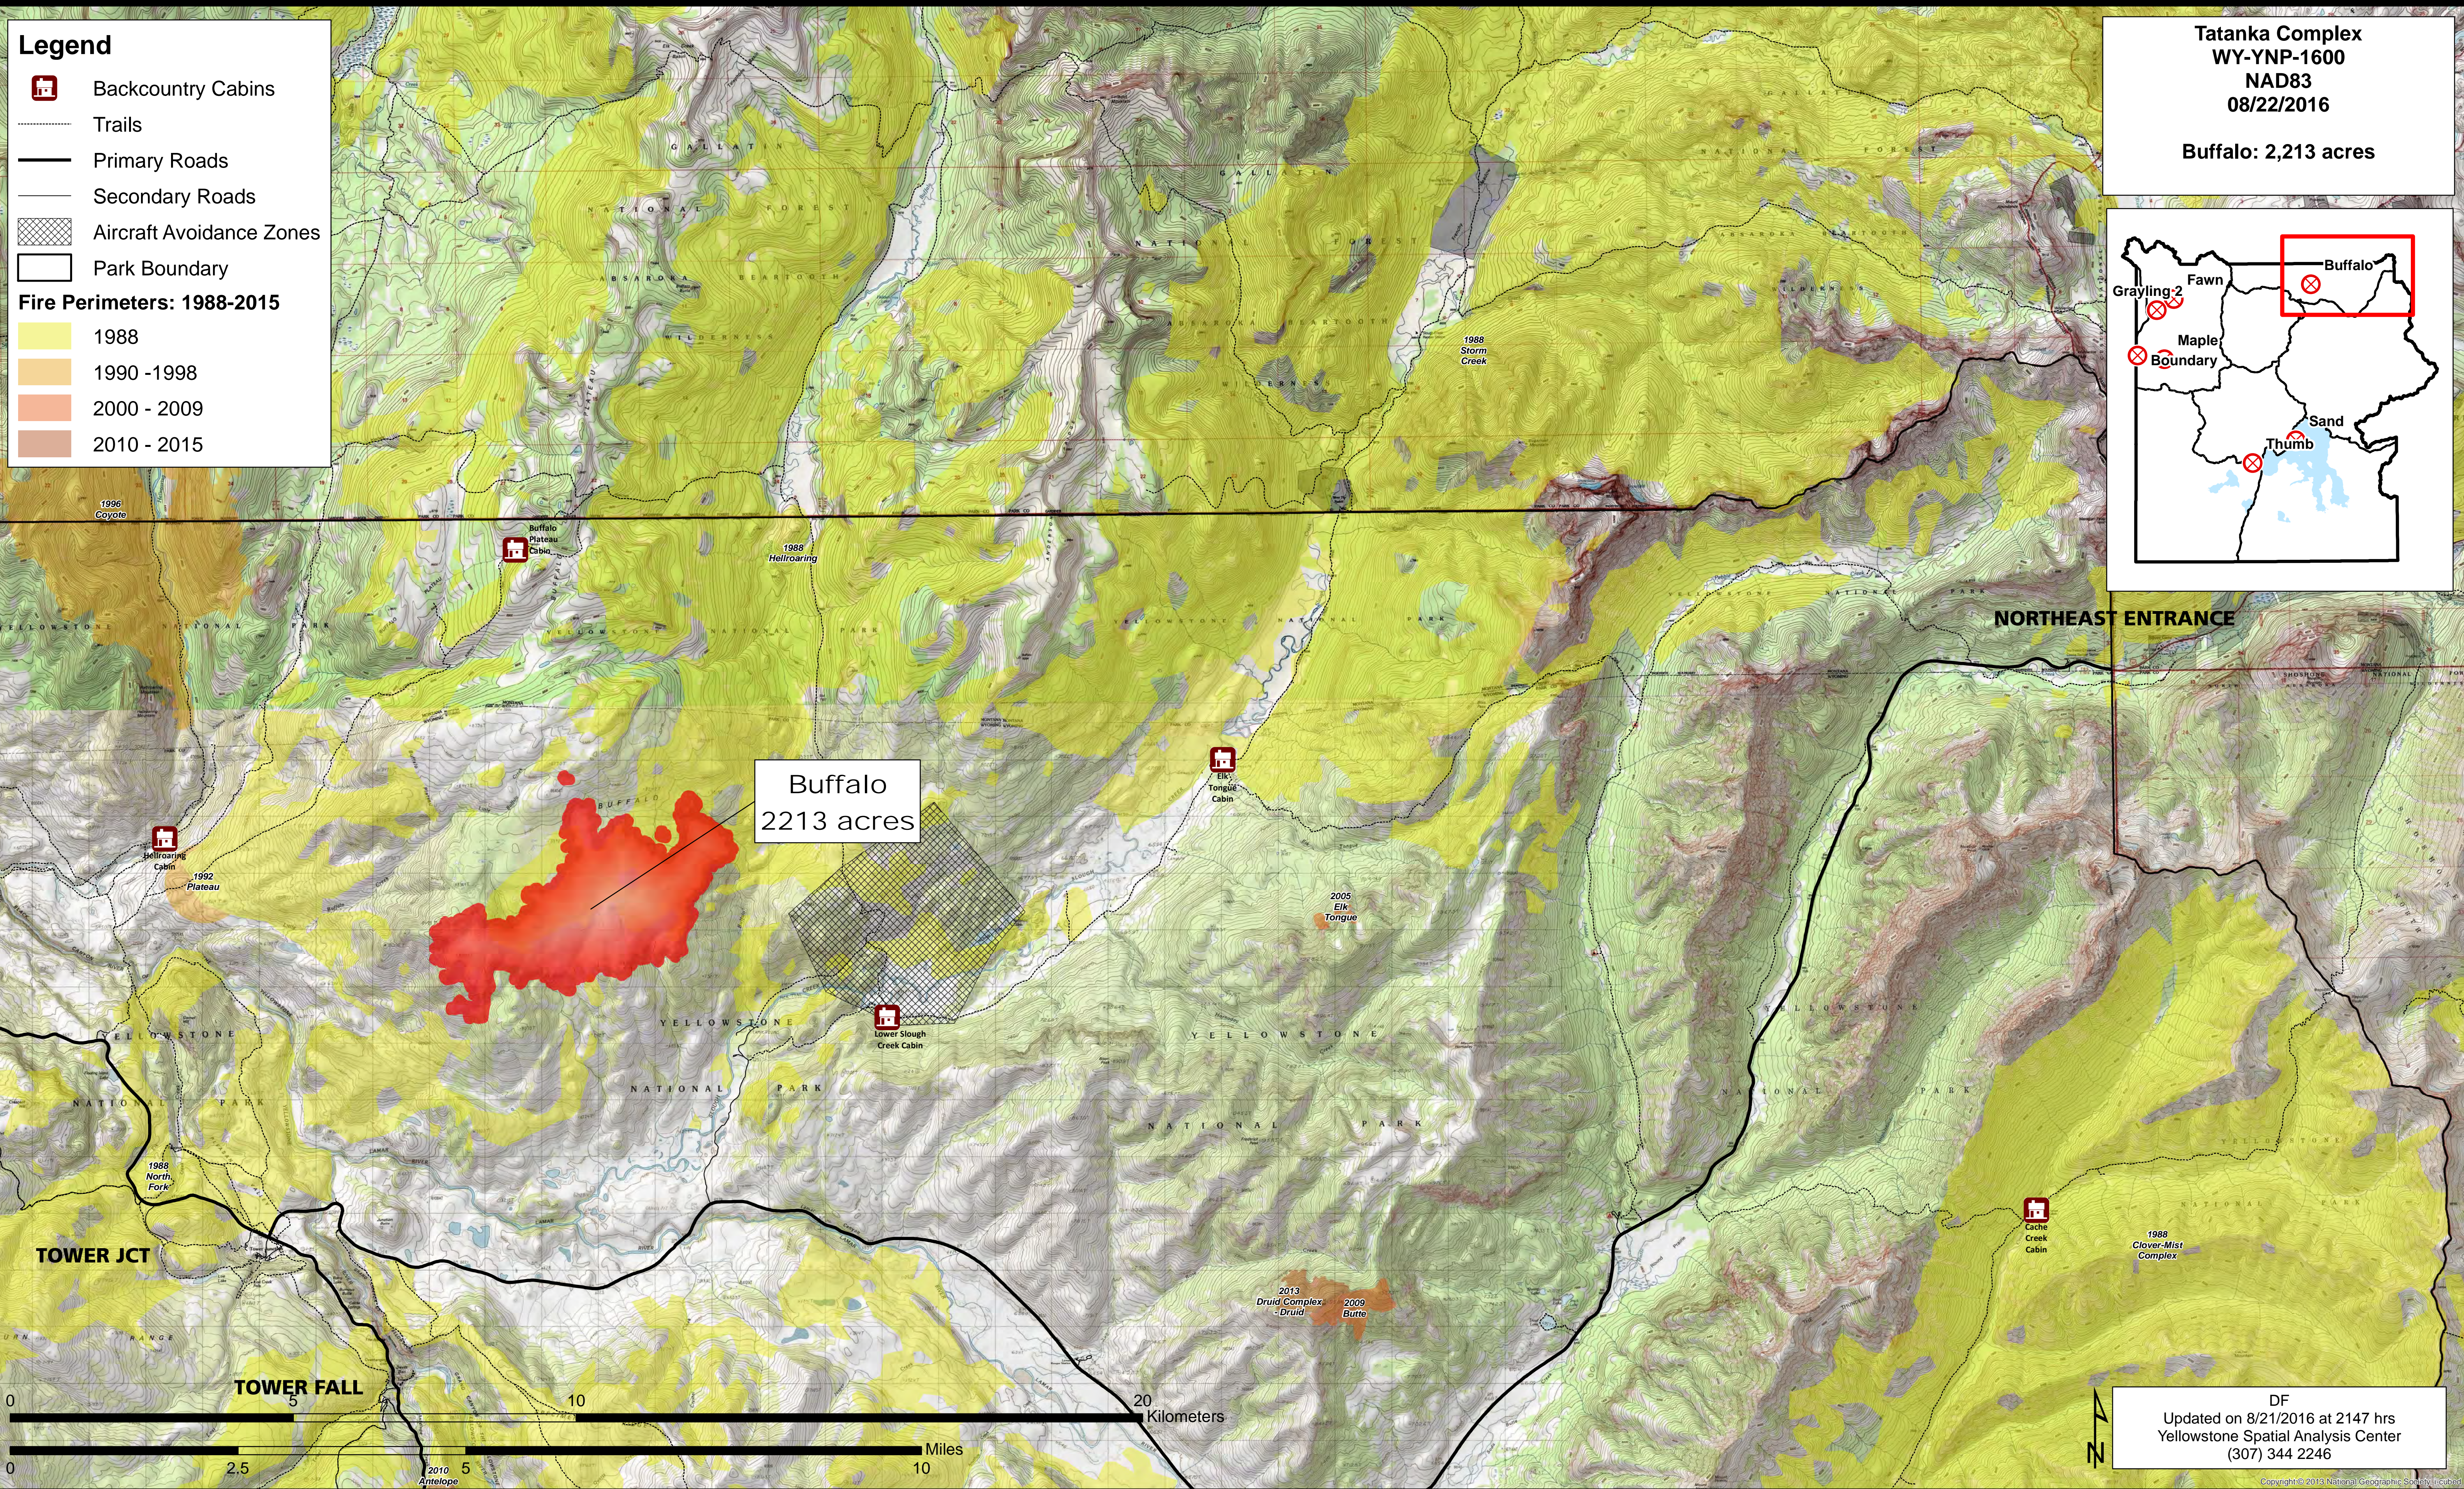

**Legend**

- Backcountry Cabins
- Trails
- Primary Roads
- Secondary Roads
- Aircraft Avoidance Zones
- Park Boundary

**Fire Perimeters: 1988-2015**

- 1988
- 1990 - 1998
- 2000 - 2009
- 2010 - 2015

**Tatanka Complex**  
WY-YNP-1600  
NAD83  
08/22/2016

**Buffalo: 2,213 acres**

DF  
Updated on 8/21/2016 at 2147 hrs  
Yellowstone Spatial Analysis Center  
(307) 344 2246