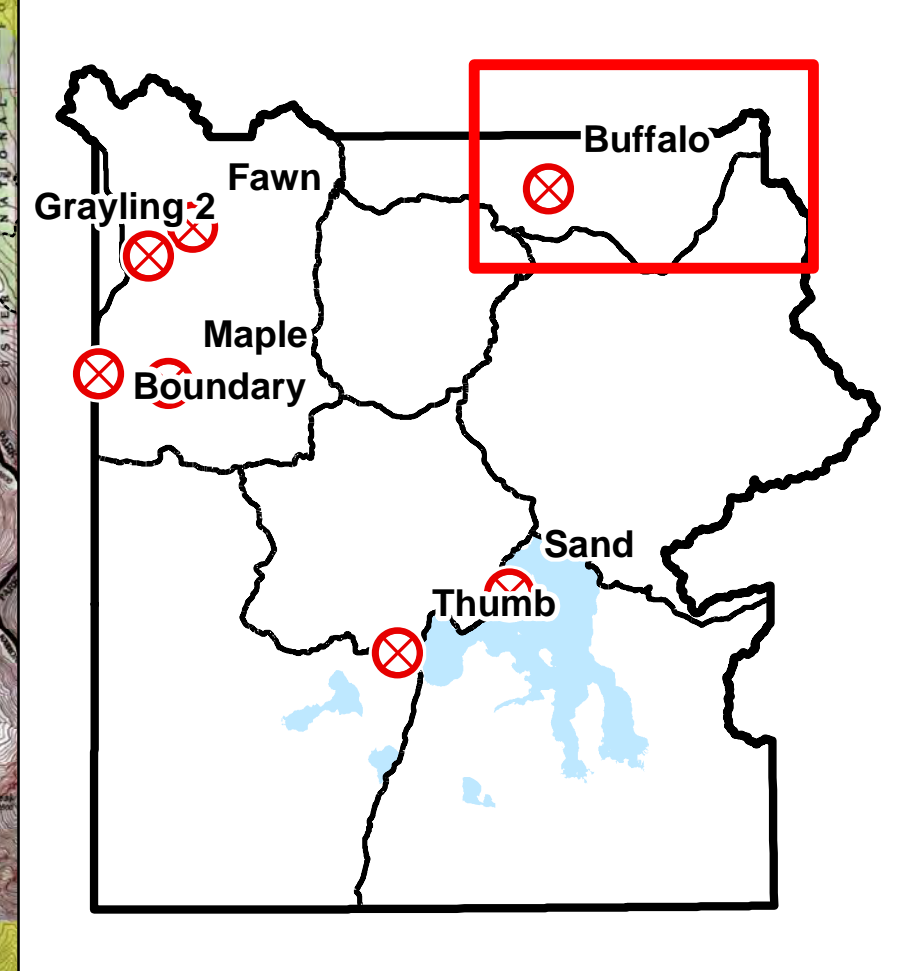

**Legend**

- Backcountry Cabins
- Trails
- Primary Roads
- Secondary Roads
- Aircraft Avoidance Zones
- Park Boundary

**Fire Perimeters: 1988-2015**

- 1988
- 1990 - 1998
- 2000 - 2009
- 2010 - 2015

**Tatanka Complex**  
WY-YNP-1600  
NAD83  
08/22/2016

**Buffalo: 2,213 acres**

DF  
Updated on 8/21/2016 at 2147 hrs  
Yellowstone Spatial Analysis Center  
(307) 344 2246