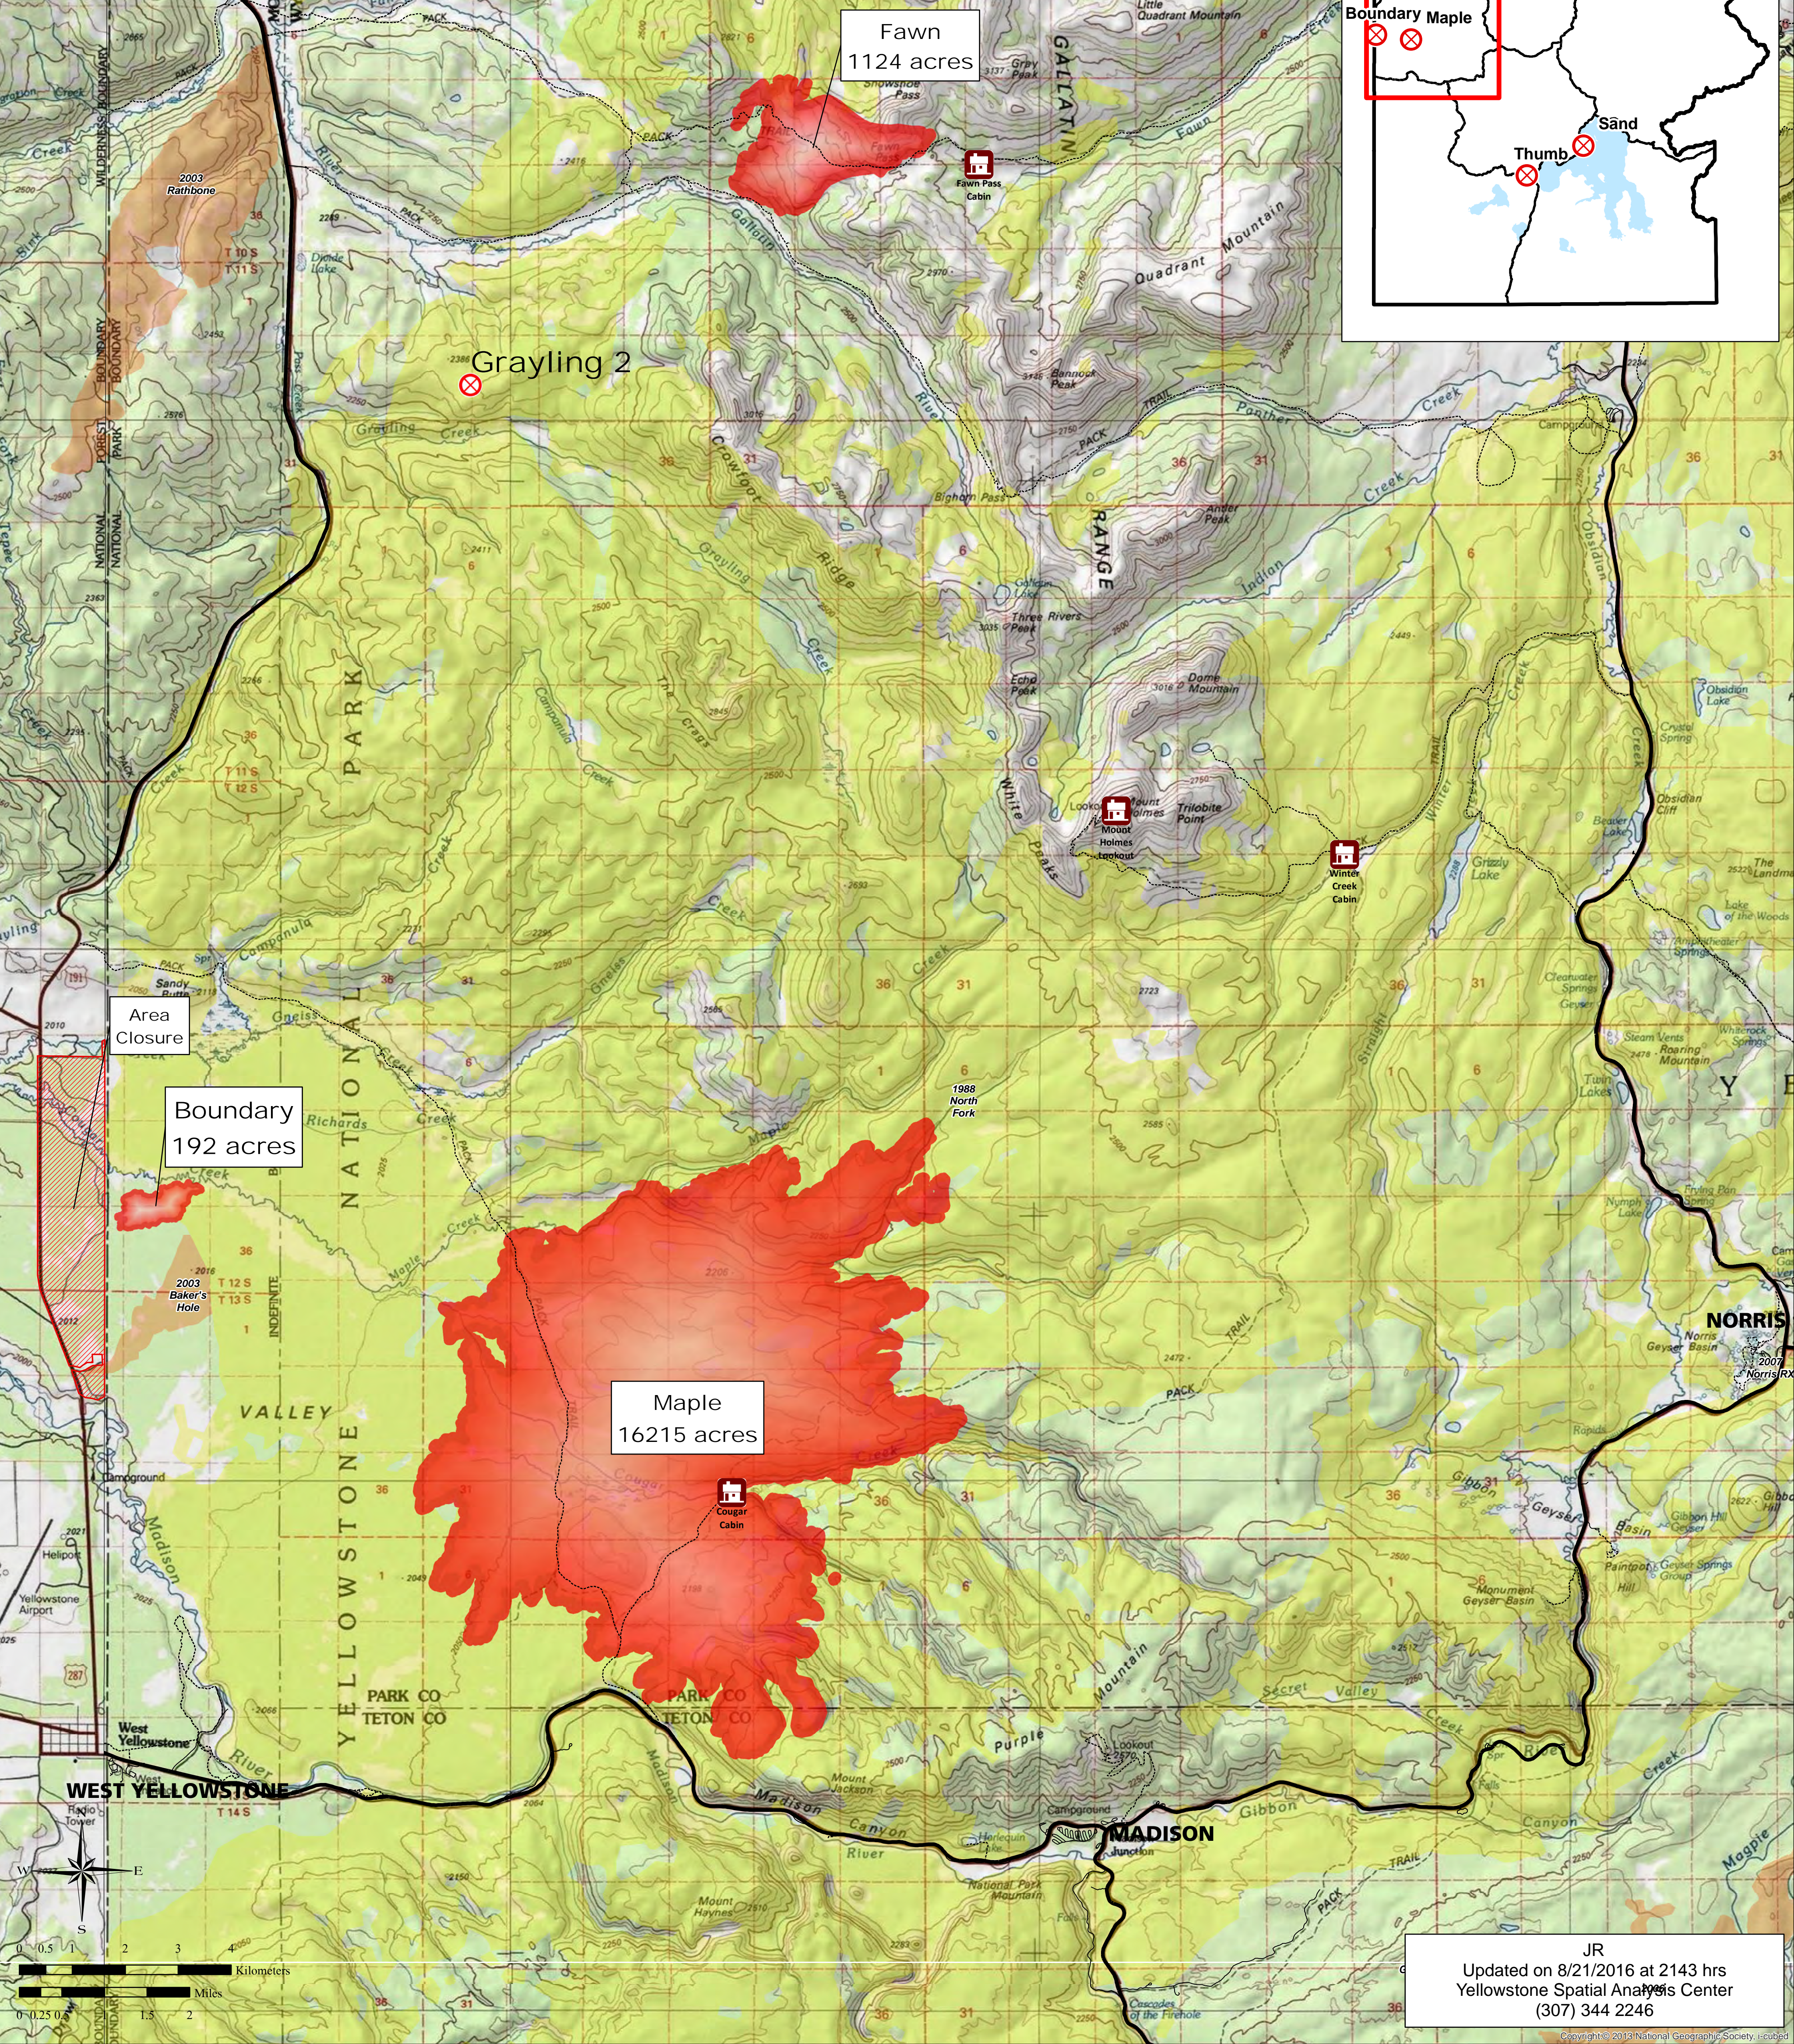

- Fire Origin
- Backcountry Cabins
- Trails
- Primary Roads
- Secondary Roads
- Aircraft Avoidance Zones
- Park Boundary
- Area Closure
- Fire Polygon

Fire Perimeters: 1988-2015

- 1988
- 1990 - 1998
- 2000 - 2009
- 2010 - 2015

**Tatanka Complex
WY-YNP-1600**

19,552 total acres as of 8/22/2016
Buffalo: 2,213 acres
Fawn: 1,124 acres
Maple: 16,215 acres
Thumb: 1.05 acres

**Boundary Fire
WY-YNP-1615**
192 acres as of 8/22/16

NAD83
08/22/2016

JR
Updated on 8/21/2016 at 2143 hrs
Yellowstone Spatial Analysis Center
(307) 344 2246