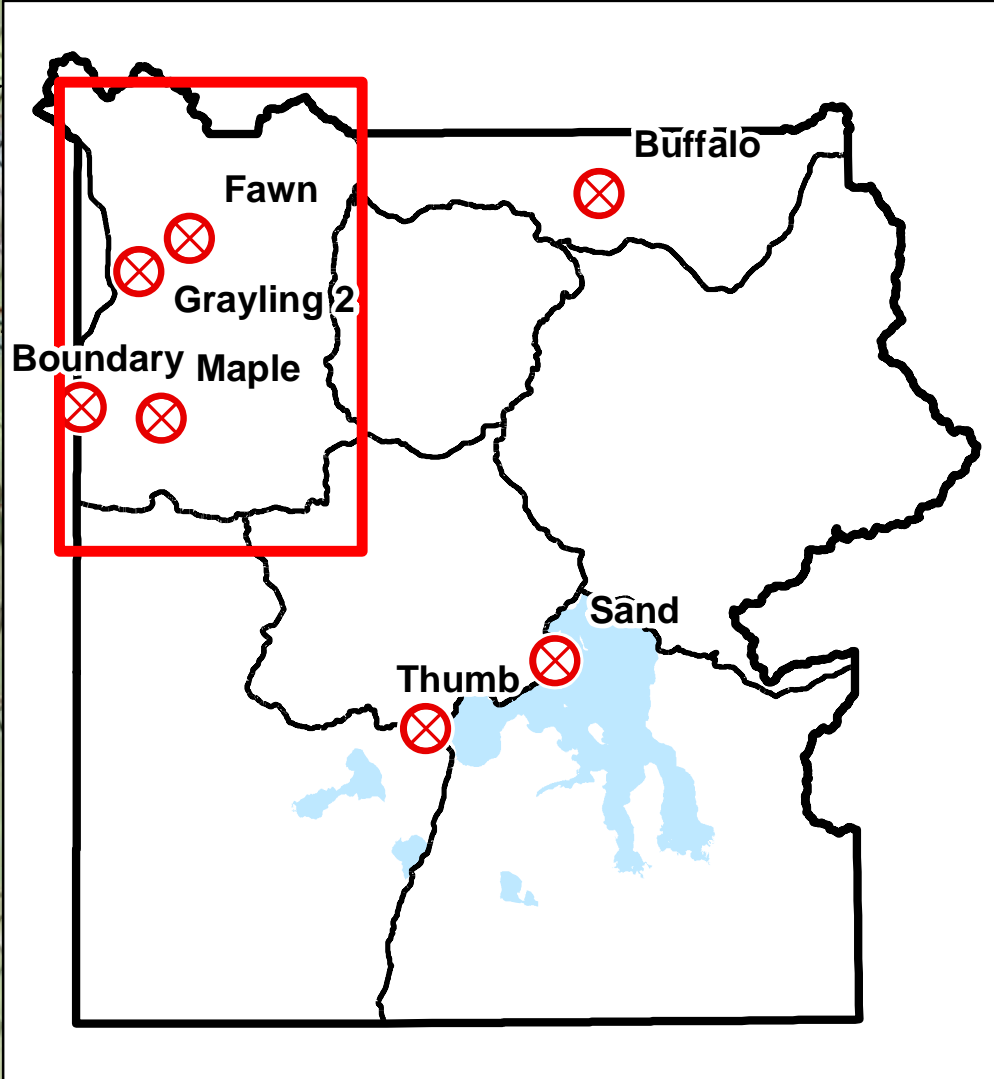

- Fire Origin
- Backcountry Cabins
- Trails
- Primary Roads
- Secondary Roads
- Aircraft Avoidance Zones
- Park Boundary
- Area Closure
- Fire Polygon

Fire Perimeters: 1988-2015

- 1988
- 1990 - 1998
- 2000 - 2009
- 2010 - 2015

**Tatanka Complex
WY-YNP-1600**

19,552 total acres as of 8/22/2016
Buffalo: 2,213 acres
Fawn: 1,124 acres
Maple: 16,215 acres
Thumb: 1.05 acres

**Boundary Fire
WY-YNP-1615**
192 acres as of 8/22/16

NAD83
08/22/2016

JR
Updated on 8/21/2016 at 2143 hrs
Yellowstone Spatial Analysis Center
(307) 344 2246