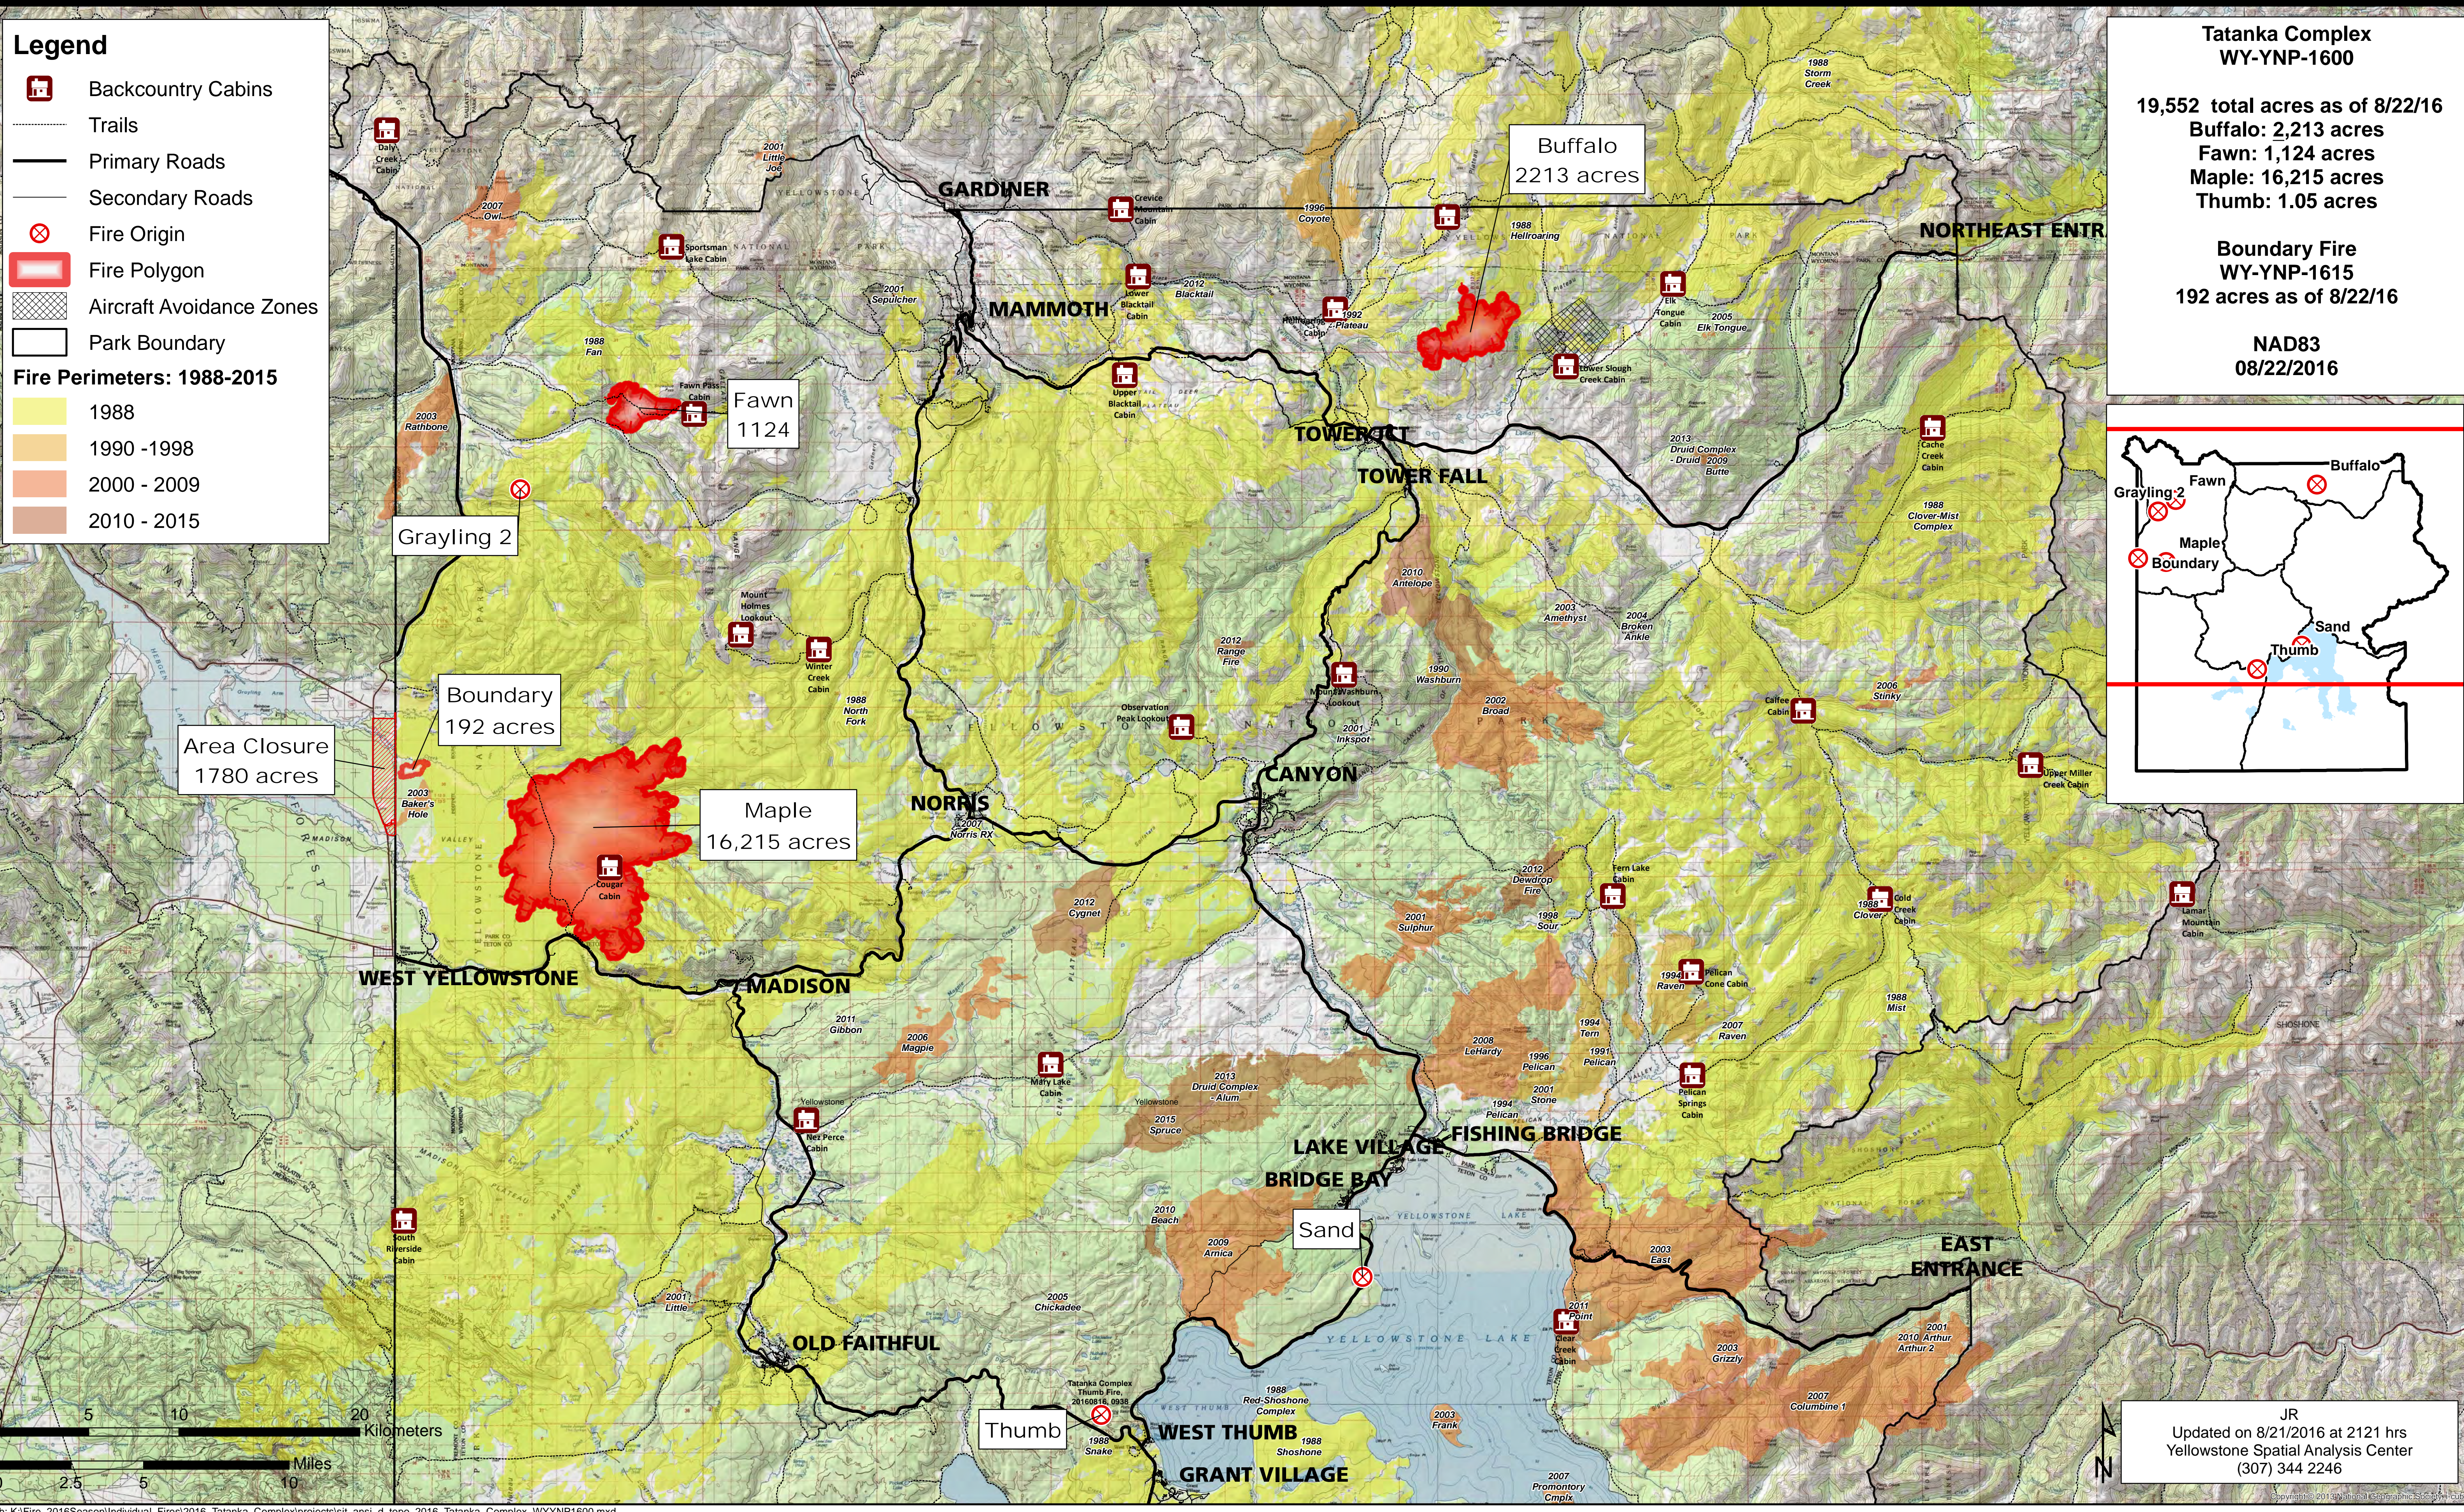

Legend

- Backcountry Cabins
- Trails
- Primary Roads
- Secondary Roads
- Fire Origin
- Fire Polygon
- Aircraft Avoidance Zones
- Park Boundary

Fire Perimeters: 1988-2015

- 1988
- 1990 - 1998
- 2000 - 2009
- 2010 - 2015

**Tatanka Complex
WY-YNP-1600**

19,552 total acres as of 8/22/16
Buffalo: 2,213 acres
Fawn: 1,124 acres
Maple: 16,215 acres
Thumb: 1.05 acres

**Boundary Fire
WY-YNP-1615**
192 acres as of 8/22/16

NAD83
08/22/2016

JR
Updated on 8/21/2016 at 2121 hrs
Yellowstone Spatial Analysis Center
(307) 344 2246