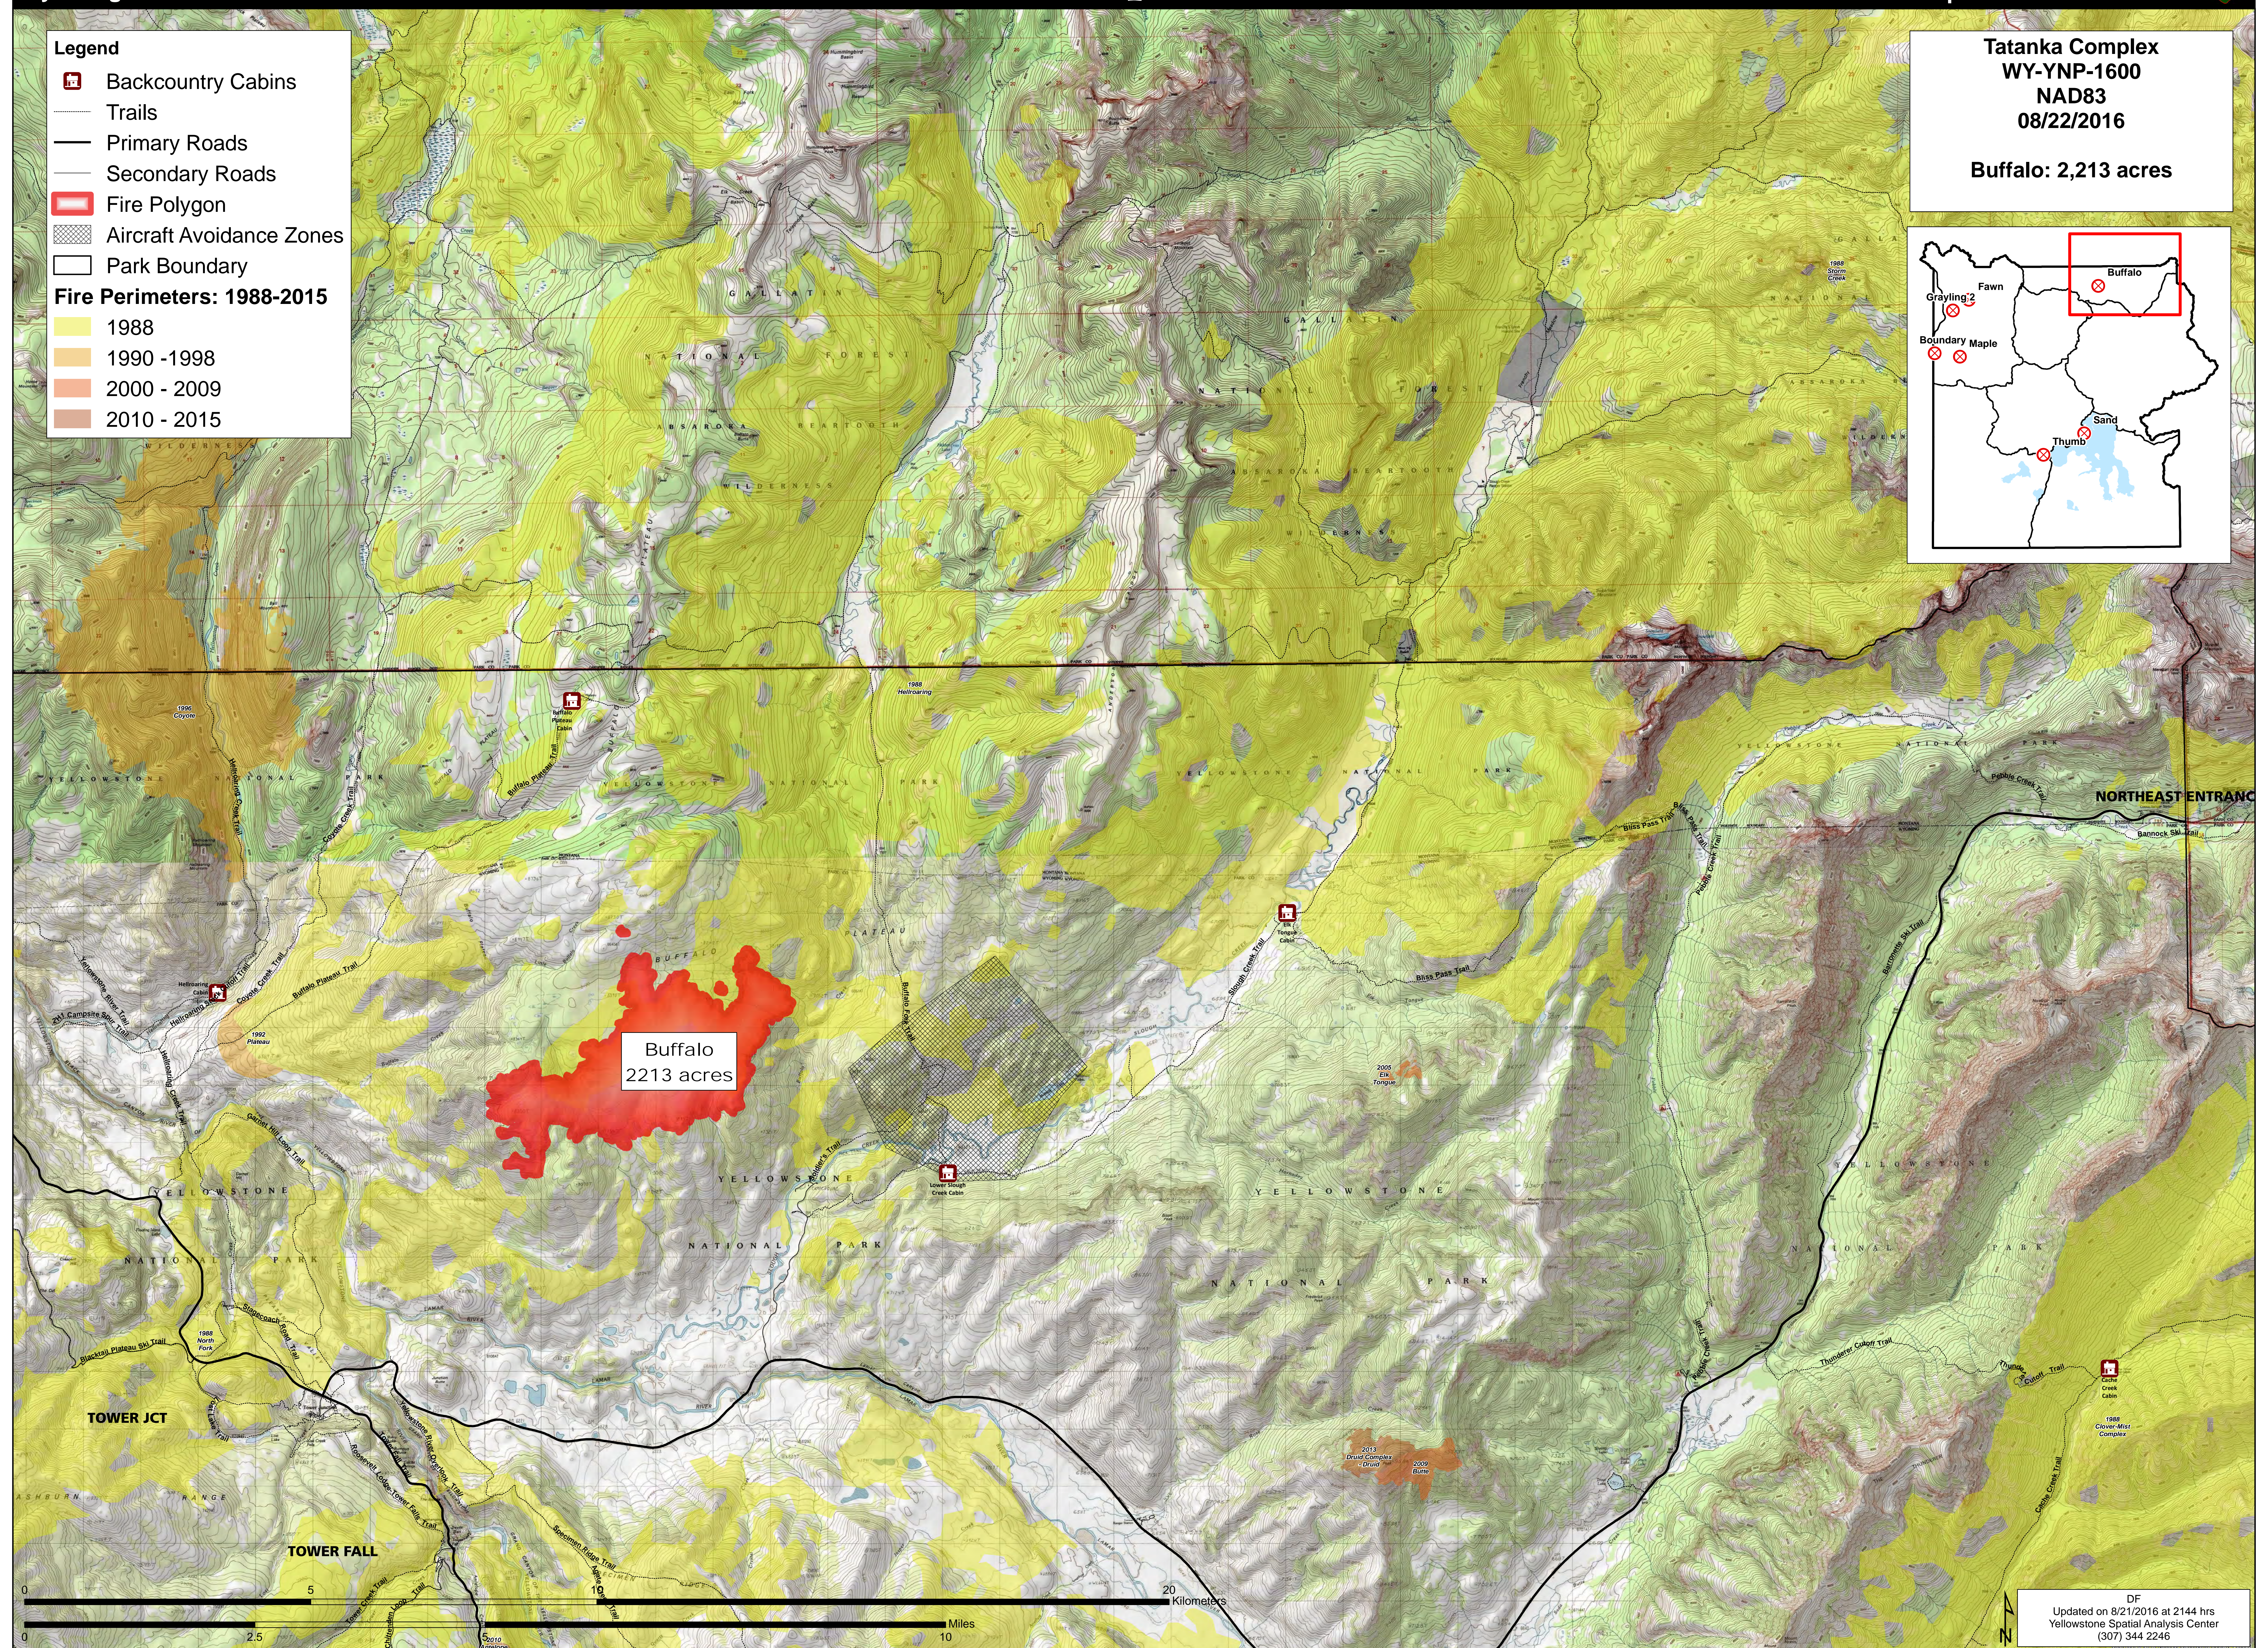

Legend

- Backcountry Cabins
- Trails
- Primary Roads
- Secondary Roads
- Fire Polygon
- Aircraft Avoidance Zones
- Park Boundary

Fire Perimeters: 1988-2015

- 1988
- 1990 - 1998
- 2000 - 2009
- 2010 - 2015

Tatanka Complex
WY-YNP-1600
NAD83
08/22/2016

Buffalo: 2,213 acres

DF
Updated on 8/21/2016 at 2144 hrs
Yellowstone Spatial Analysis Center
(307) 344 2246