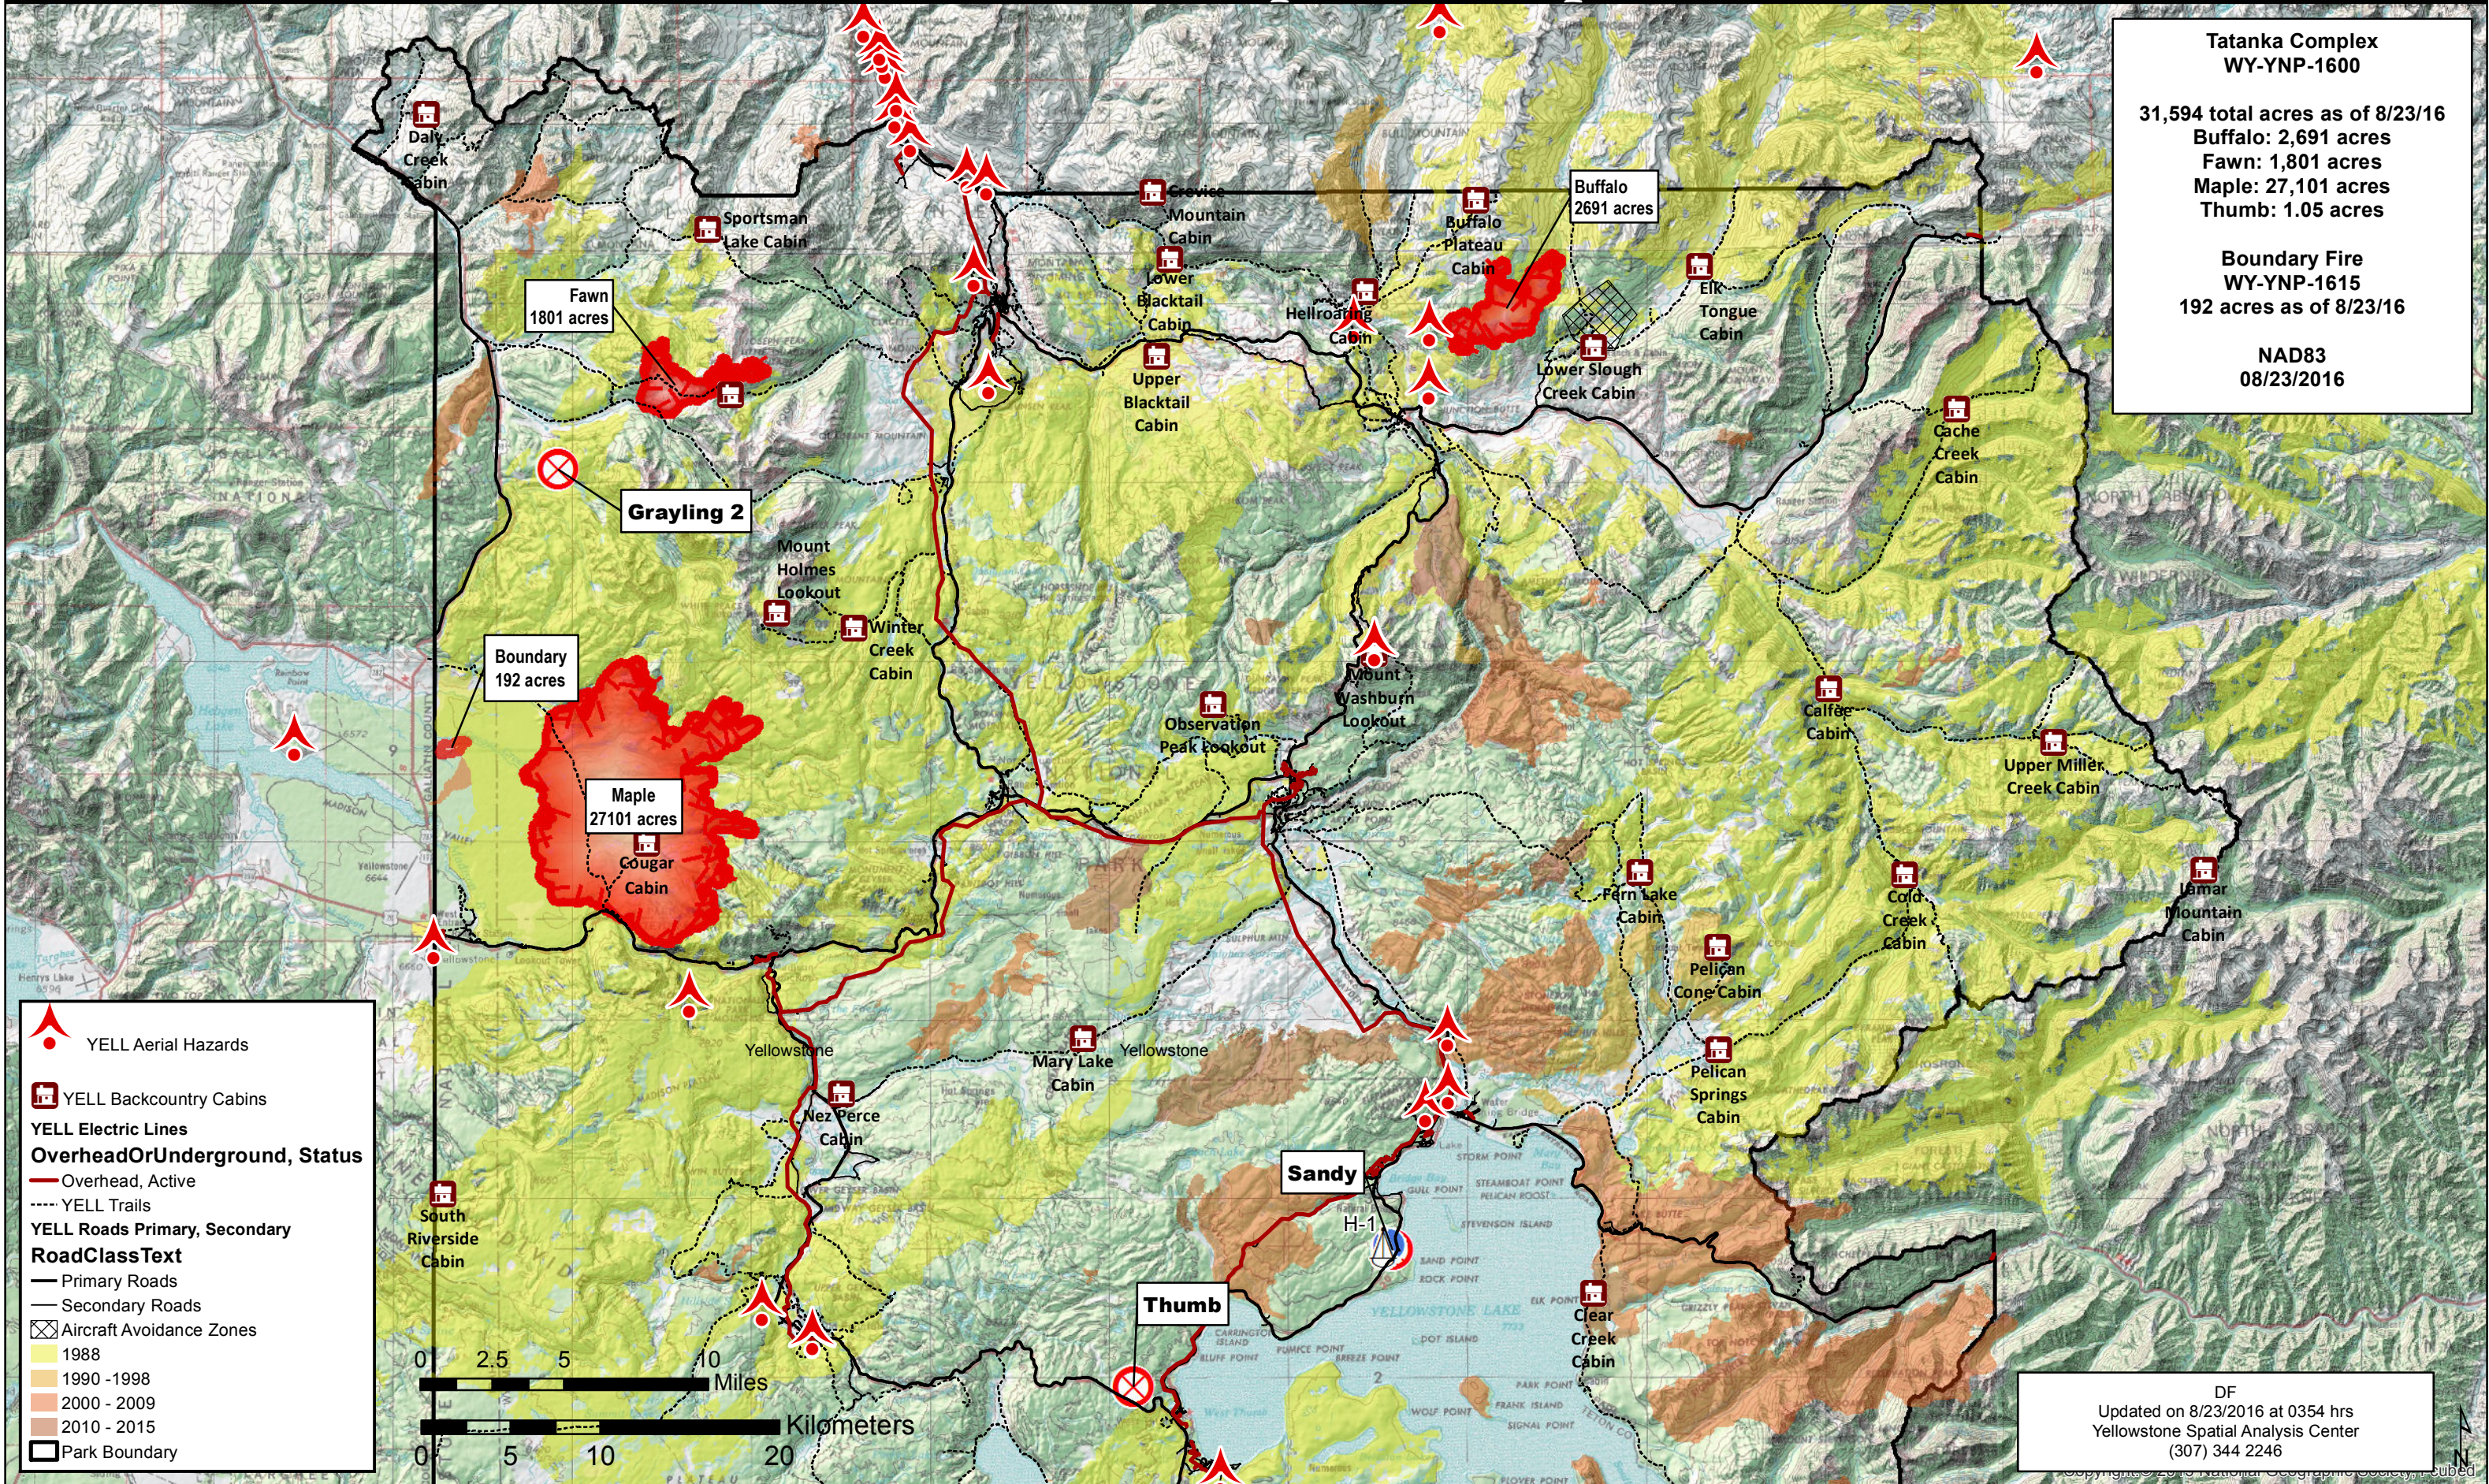

Tatanka Complex Air Ops

Tatanka Complex
WY-YNP-1600

31,594 total acres as of 8/23/16
Buffalo: 2,691 acres
Fawn: 1,801 acres
Maple: 27,101 acres
Thumb: 1.05 acres

Boundary Fire
WY-YNP-1615
192 acres as of 8/23/16

NAD83
08/23/2016

- YELL Aerial Hazards
- YELL Backcountry Cabins
- YELL Electric Lines**
- OverheadOrUnderground, Status**
- Overhead, Active
- YELL Trails
- YELL Roads Primary, Secondary**
- RoadClassText**
- Primary Roads
- Secondary Roads
- Aircraft Avoidance Zones
- 1988
- 1990 - 1998
- 2000 - 2009
- 2010 - 2015
- Park Boundary