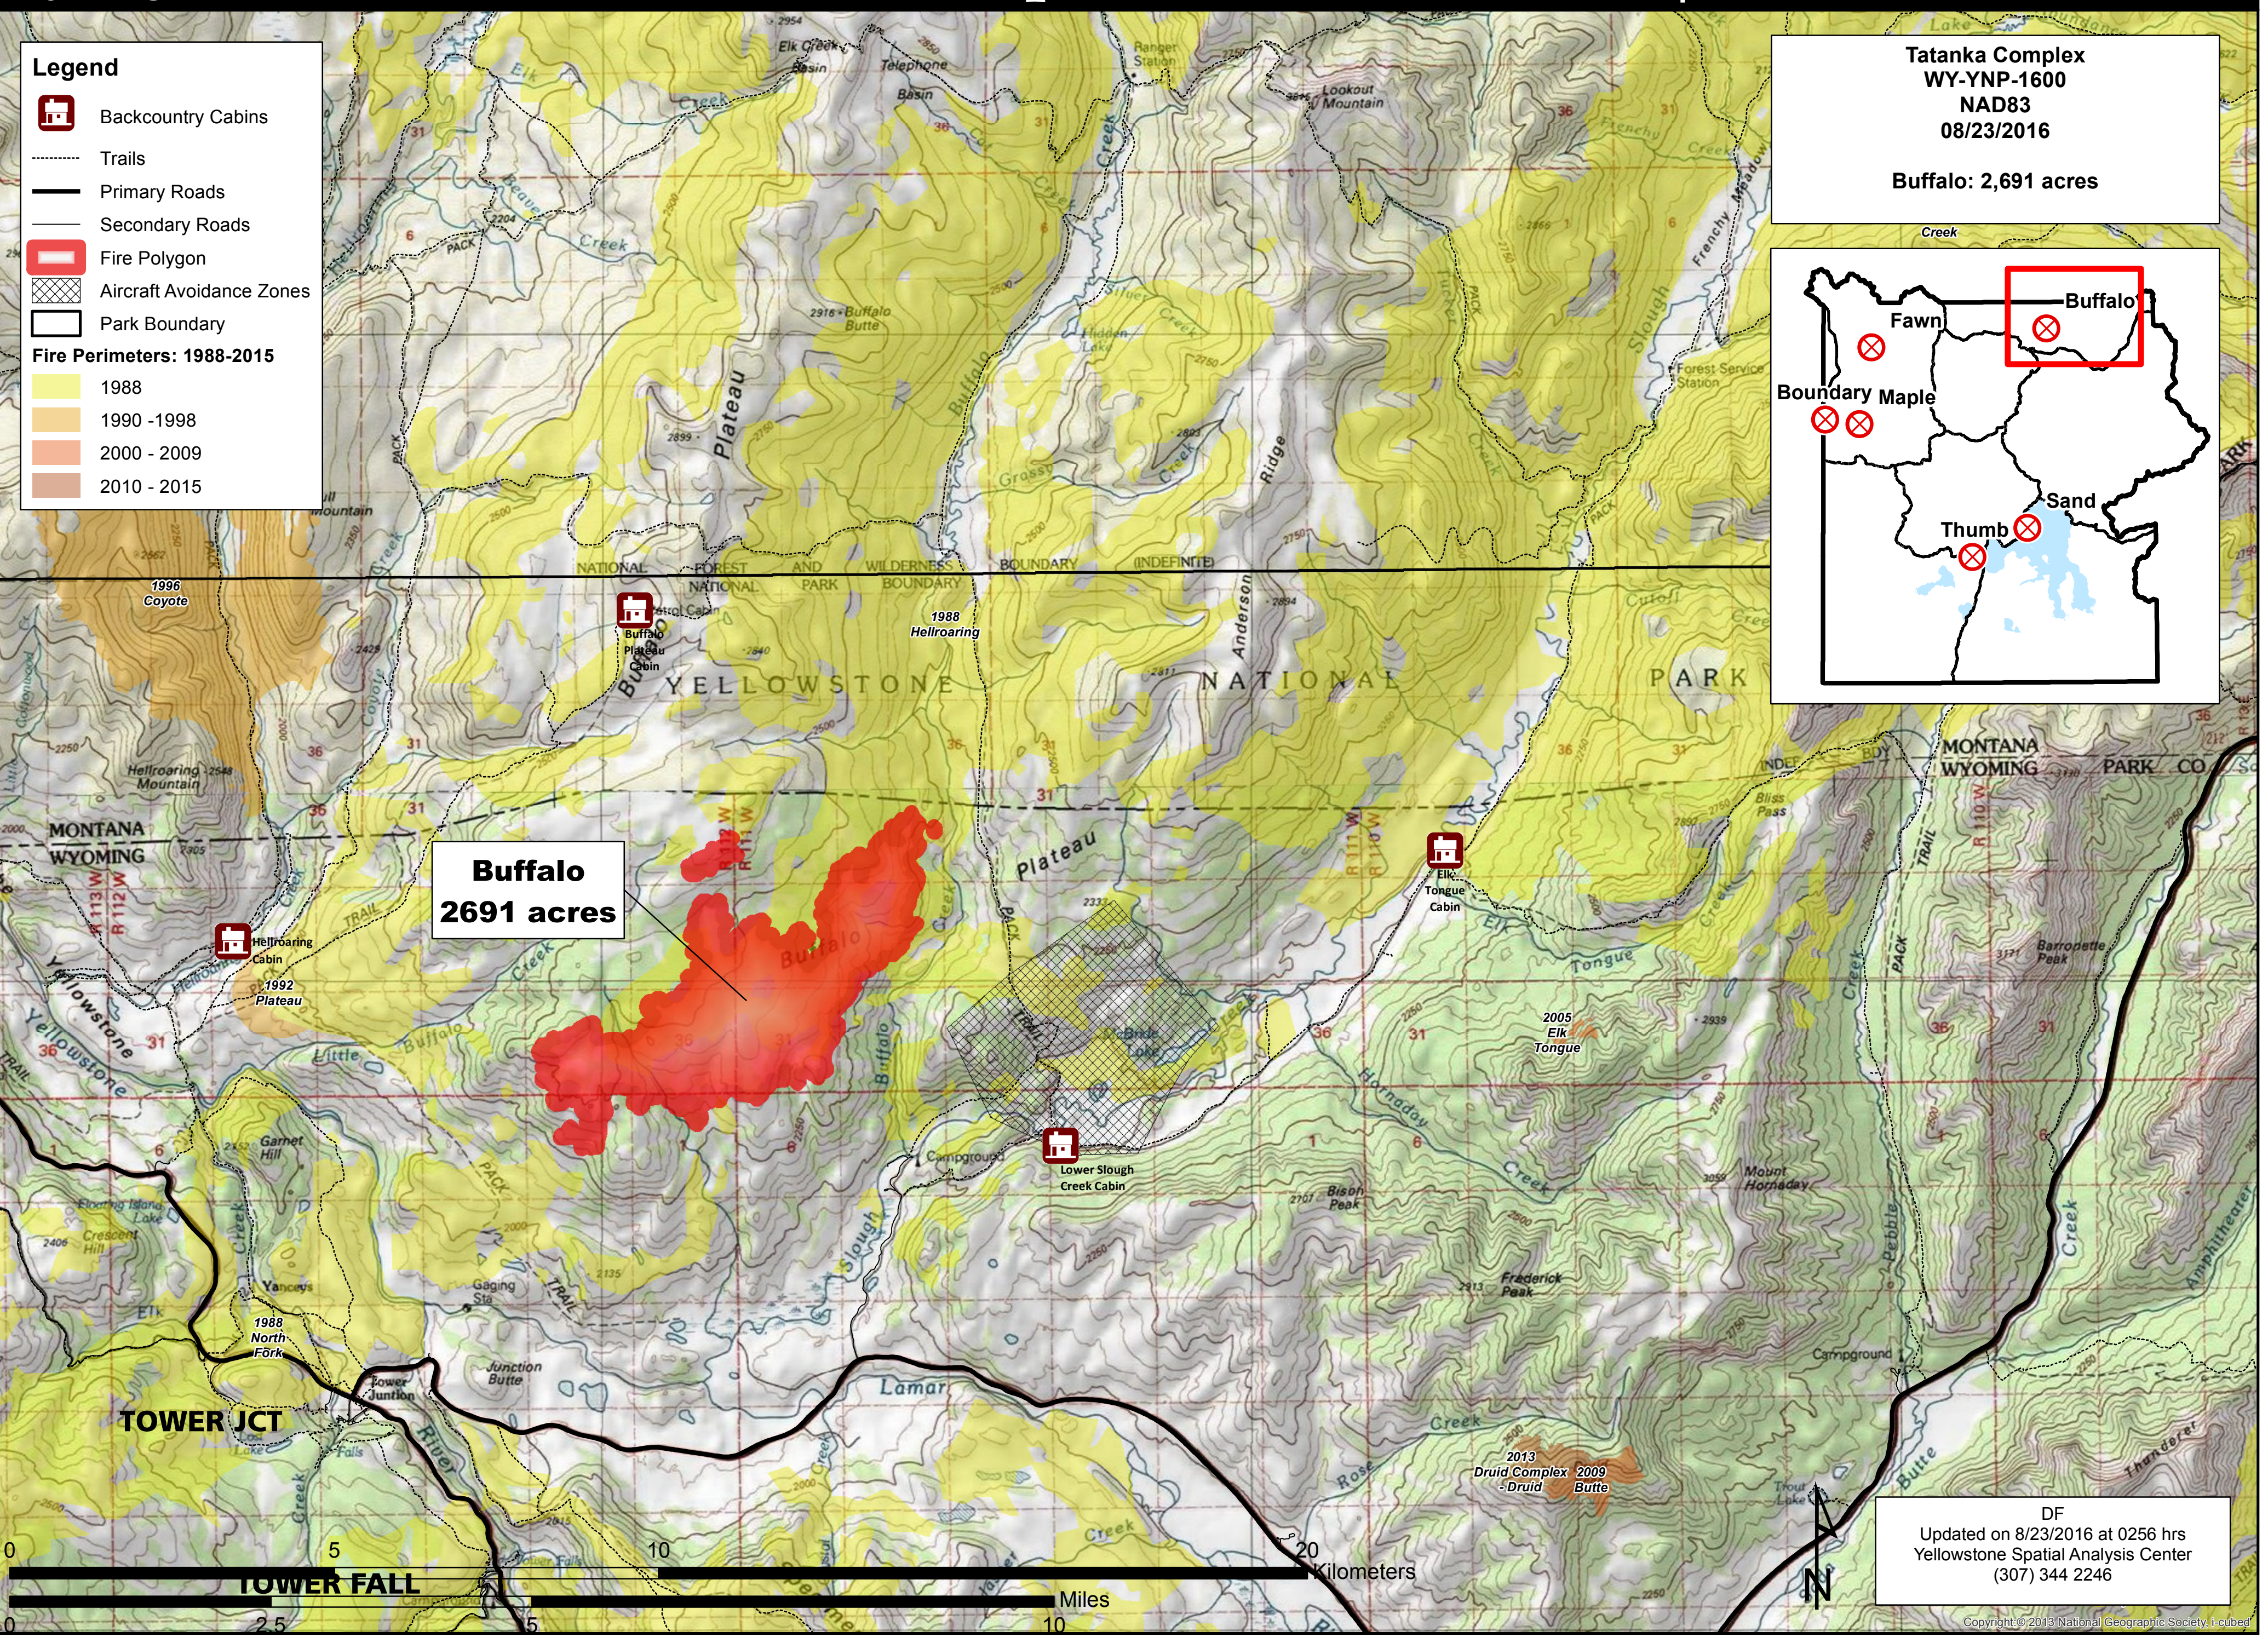

**Legend**

- Backcountry Cabins
- Trails
- Primary Roads
- Secondary Roads
- Fire Polygon
- Aircraft Avoidance Zones
- Park Boundary

**Fire Perimeters: 1988-2015**

- 1988
- 1990 - 1998
- 2000 - 2009
- 2010 - 2015

**Tatanka Complex**  
WY-YNP-1600  
NAD83  
08/23/2016

**Buffalo: 2,691 acres**

**Buffalo**  
2691 acres

DF  
Updated on 8/23/2016 at 0256 hrs  
Yellowstone Spatial Analysis Center  
(307) 344 2246