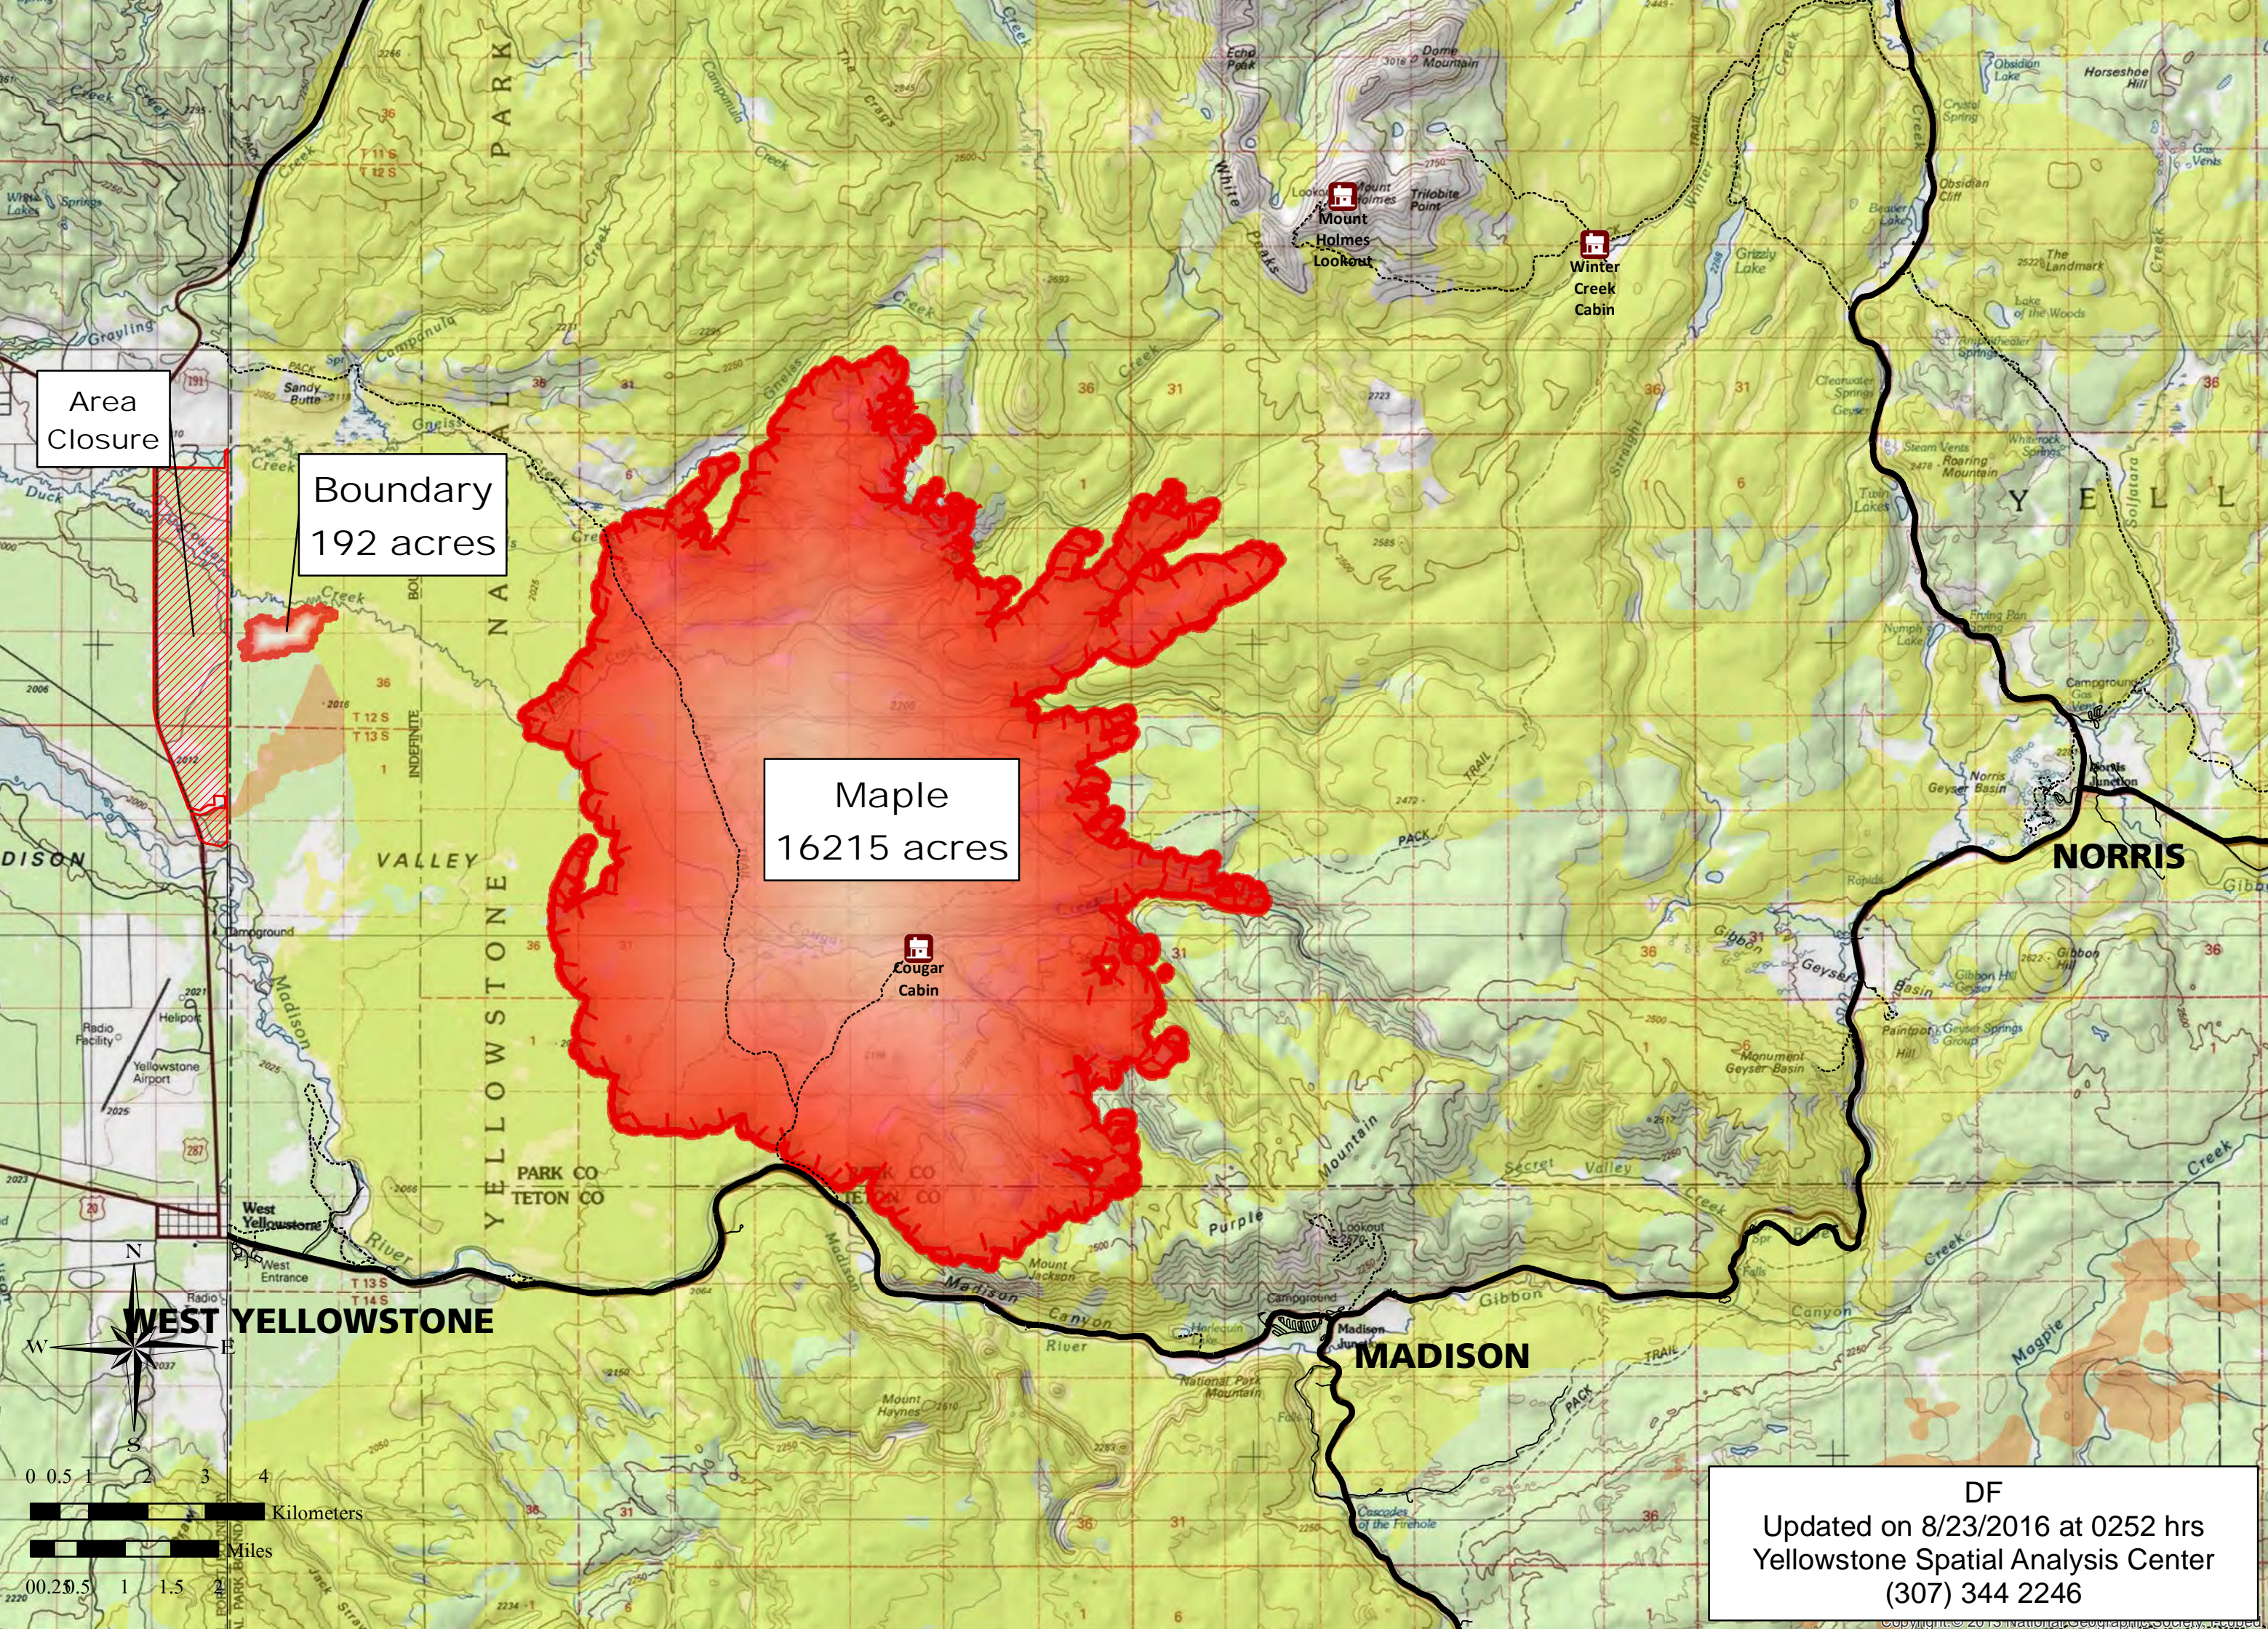

- Backcountry Cabins
- Trails
- Primary Roads
- Secondary Roads
- Fire Origin
- Area Closure
- Fire Polygon
- Aircraft Avoidance Zones
- Park Boundary

Fire Perimeters: 1988-2015

- 1988
- 1990 - 1998
- 2000 - 2009
- 2010 - 2015

**Tatanka Complex
WY-YNP-1600**
31,594 total acres as of
8/23/2016

Buffalo: 2,691 acres
Fawn: 1,801 acres
Maple: 27,101 acres
Thumb: 1.05 acres

**Boundary Fire
WY-YNP-1615**
192 acres as of 8/23/16

**NAD83
08/23/2016**

DF
Updated on 8/23/2016 at 0252 hrs
Yellowstone Spatial Analysis Center
(307) 344 2246