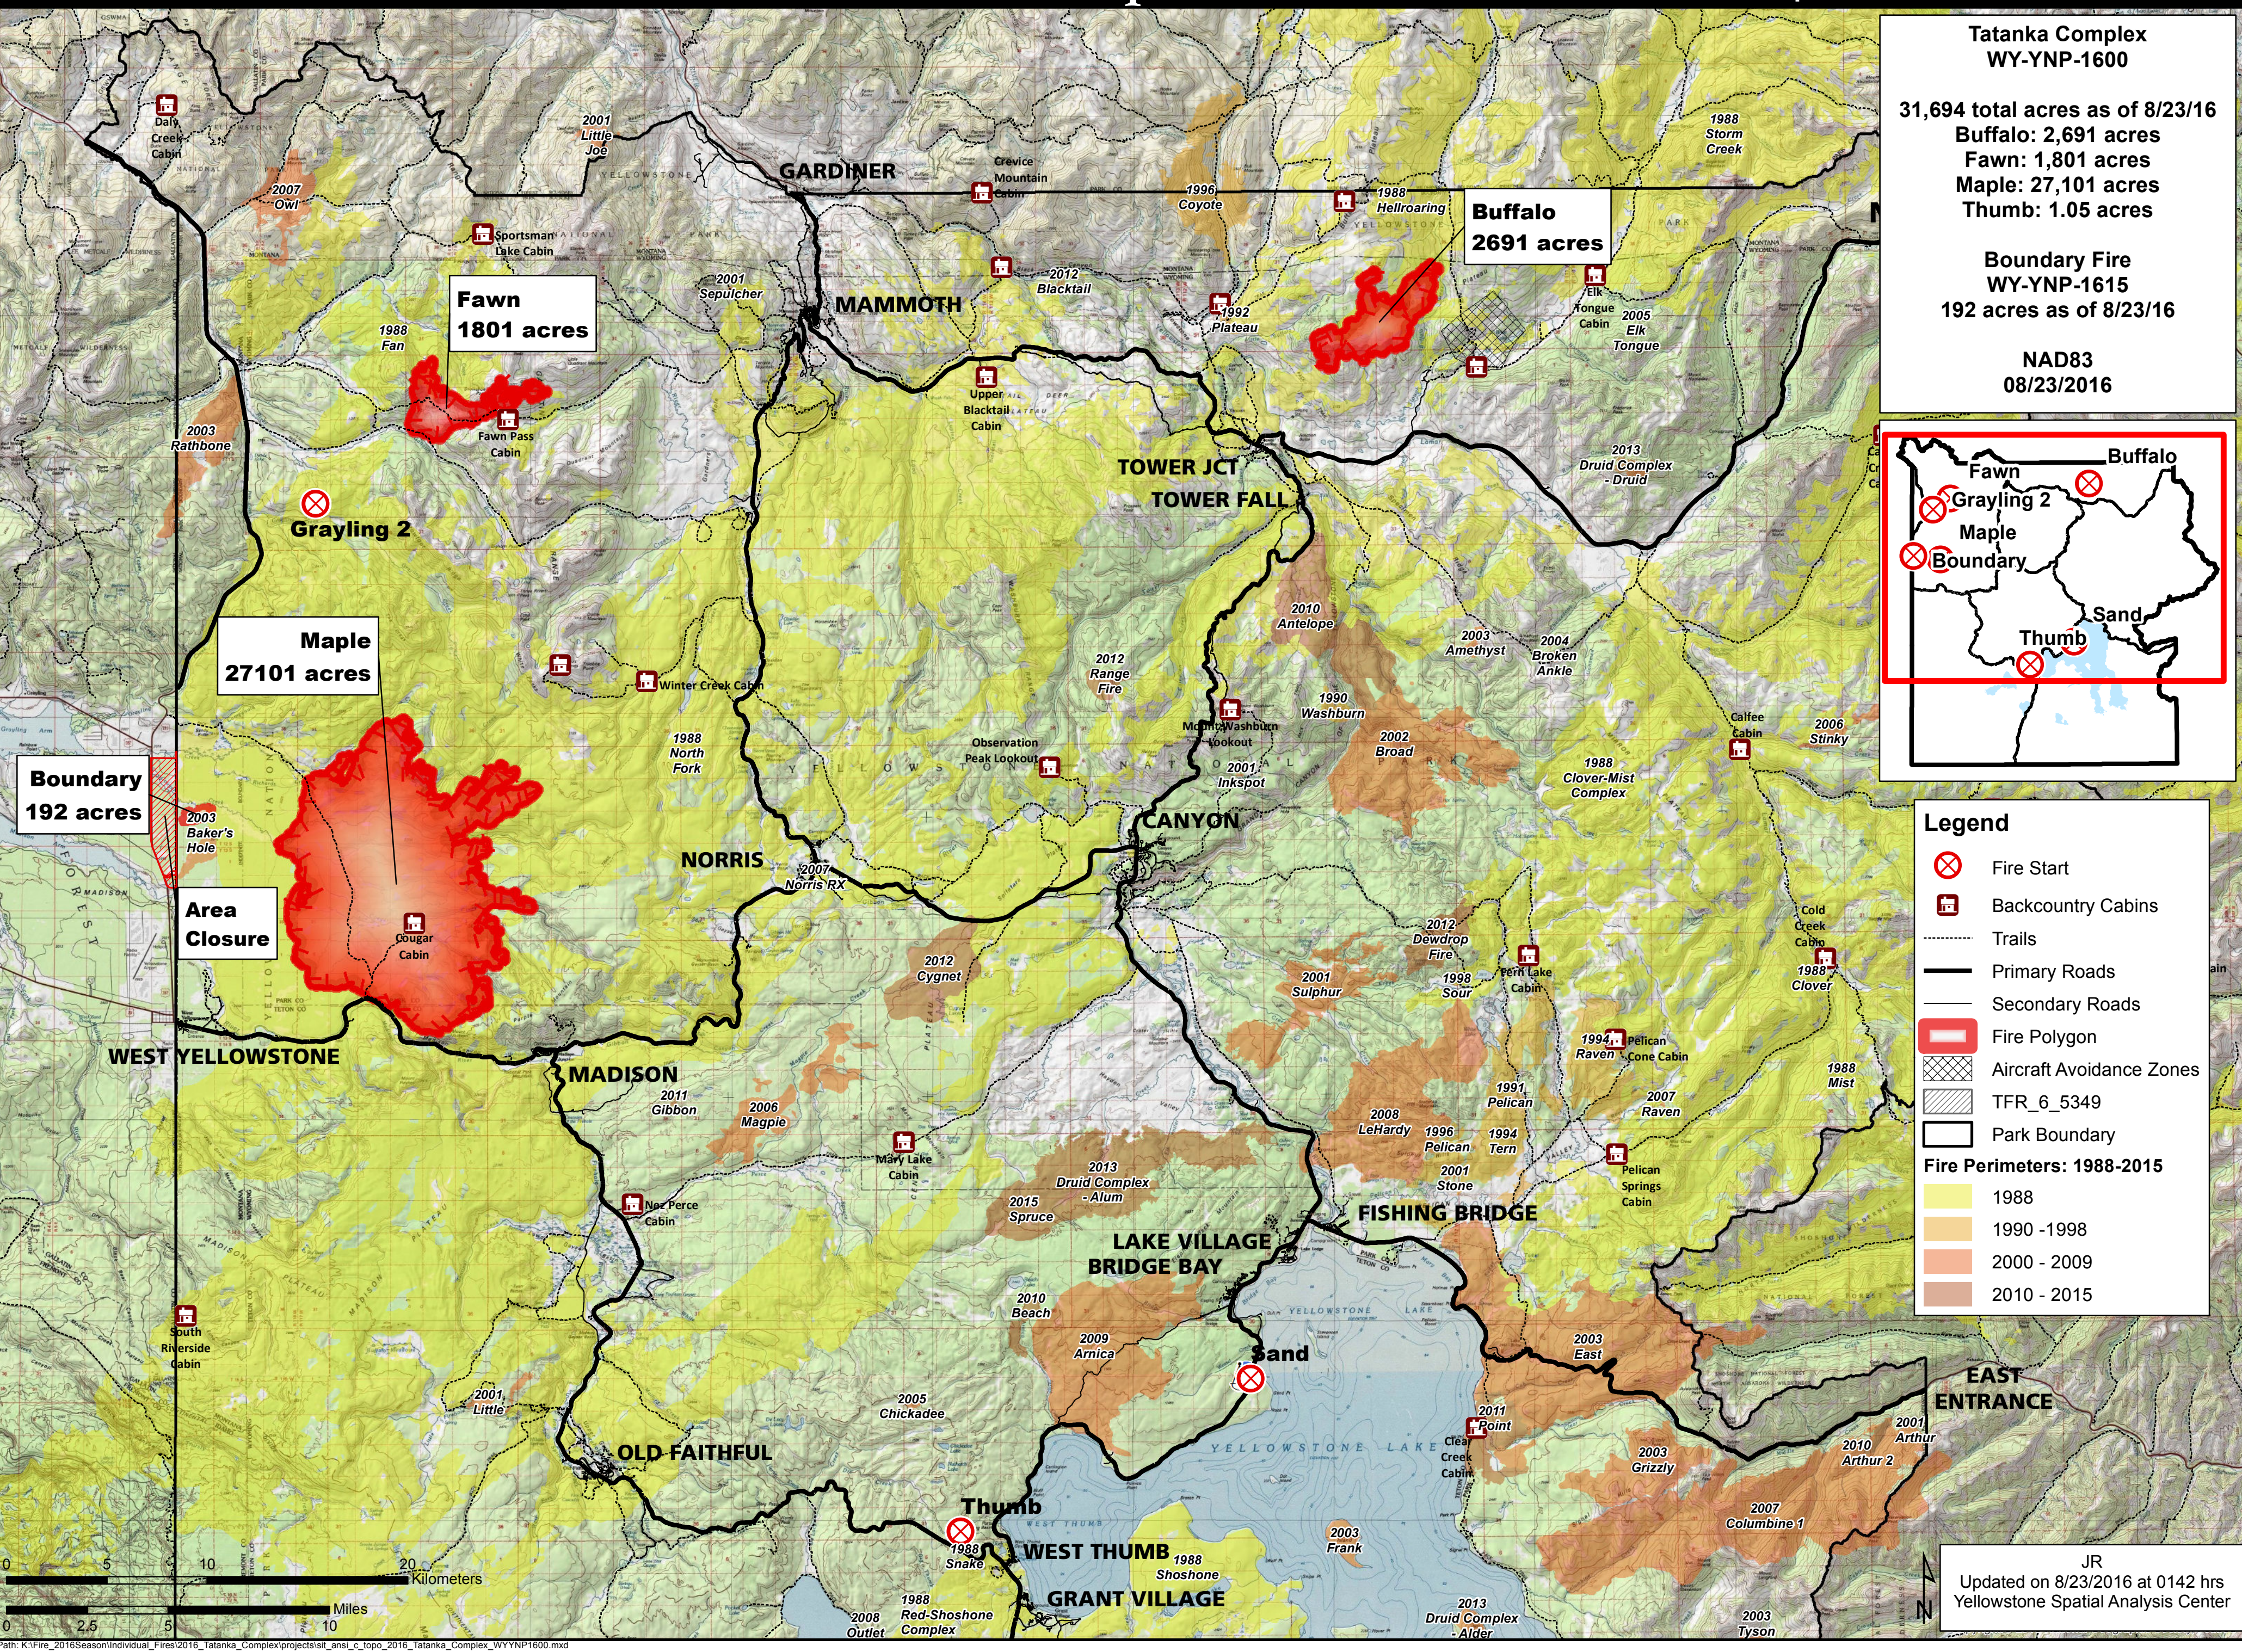

Tatanka Complex
WY-YNP-1600

31,694 total acres as of 8/23/16
Buffalo: 2,691 acres
Fawn: 1,801 acres
Maple: 27,101 acres
Thumb: 1.05 acres

Boundary Fire
WY-YNP-1615
192 acres as of 8/23/16

NAD83
08/23/2016

Fawn
1801 acres

Buffalo
2691 acres

Maple
27101 acres

Boundary
192 acres

Area Closure

Legend

- Fire Start
- Backcountry Cabins
- Trails
- Primary Roads
- Secondary Roads
- Fire Polygon
- Aircraft Avoidance Zones
- TFR_6_5349
- Park Boundary

Fire Perimeters: 1988-2015

- 1988
- 1990 - 1998
- 2000 - 2009
- 2010 - 2015

JR
Updated on 8/23/2016 at 0142 hrs
Yellowstone Spatial Analysis Center