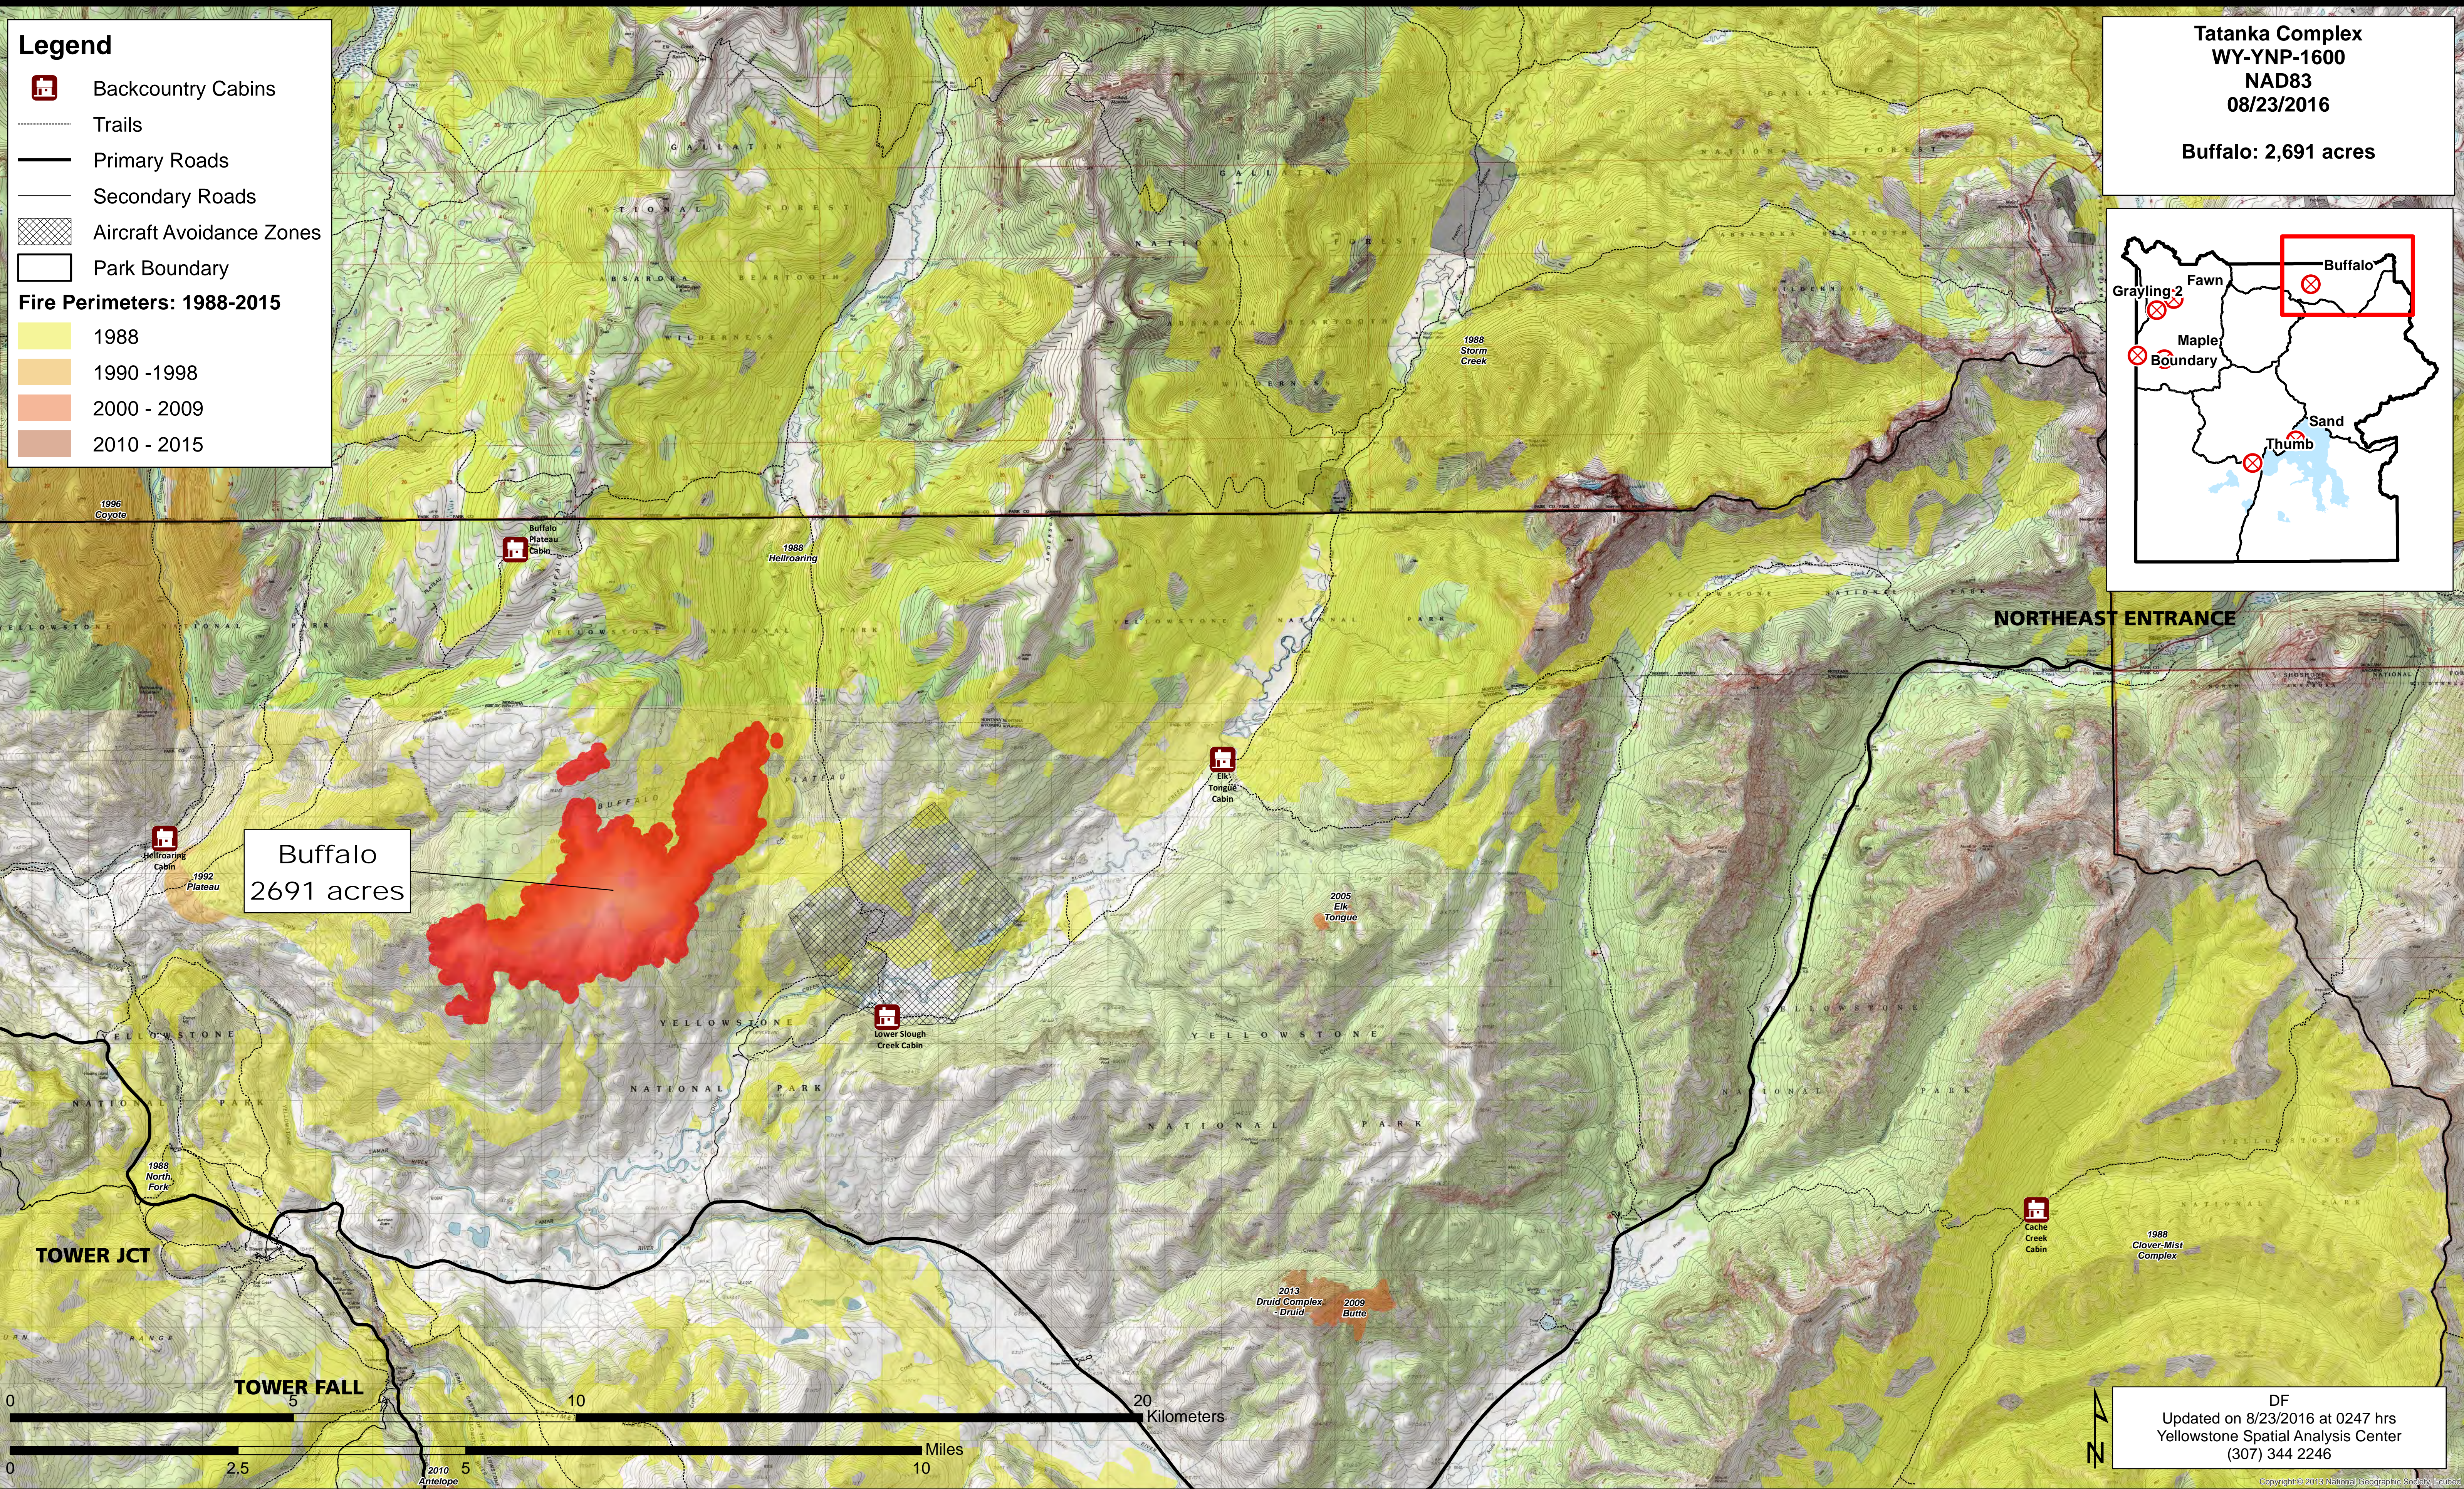

Legend

- Backcountry Cabins
- Trails
- Primary Roads
- Secondary Roads
- Aircraft Avoidance Zones
- Park Boundary

Fire Perimeters: 1988-2015

- 1988
- 1990 - 1998
- 2000 - 2009
- 2010 - 2015

Tatanka Complex
WY-YNP-1600
NAD83
08/23/2016

Buffalo: 2,691 acres

Buffalo
2691 acres

DF
Updated on 8/23/2016 at 0247 hrs
Yellowstone Spatial Analysis Center
(307) 344 2246