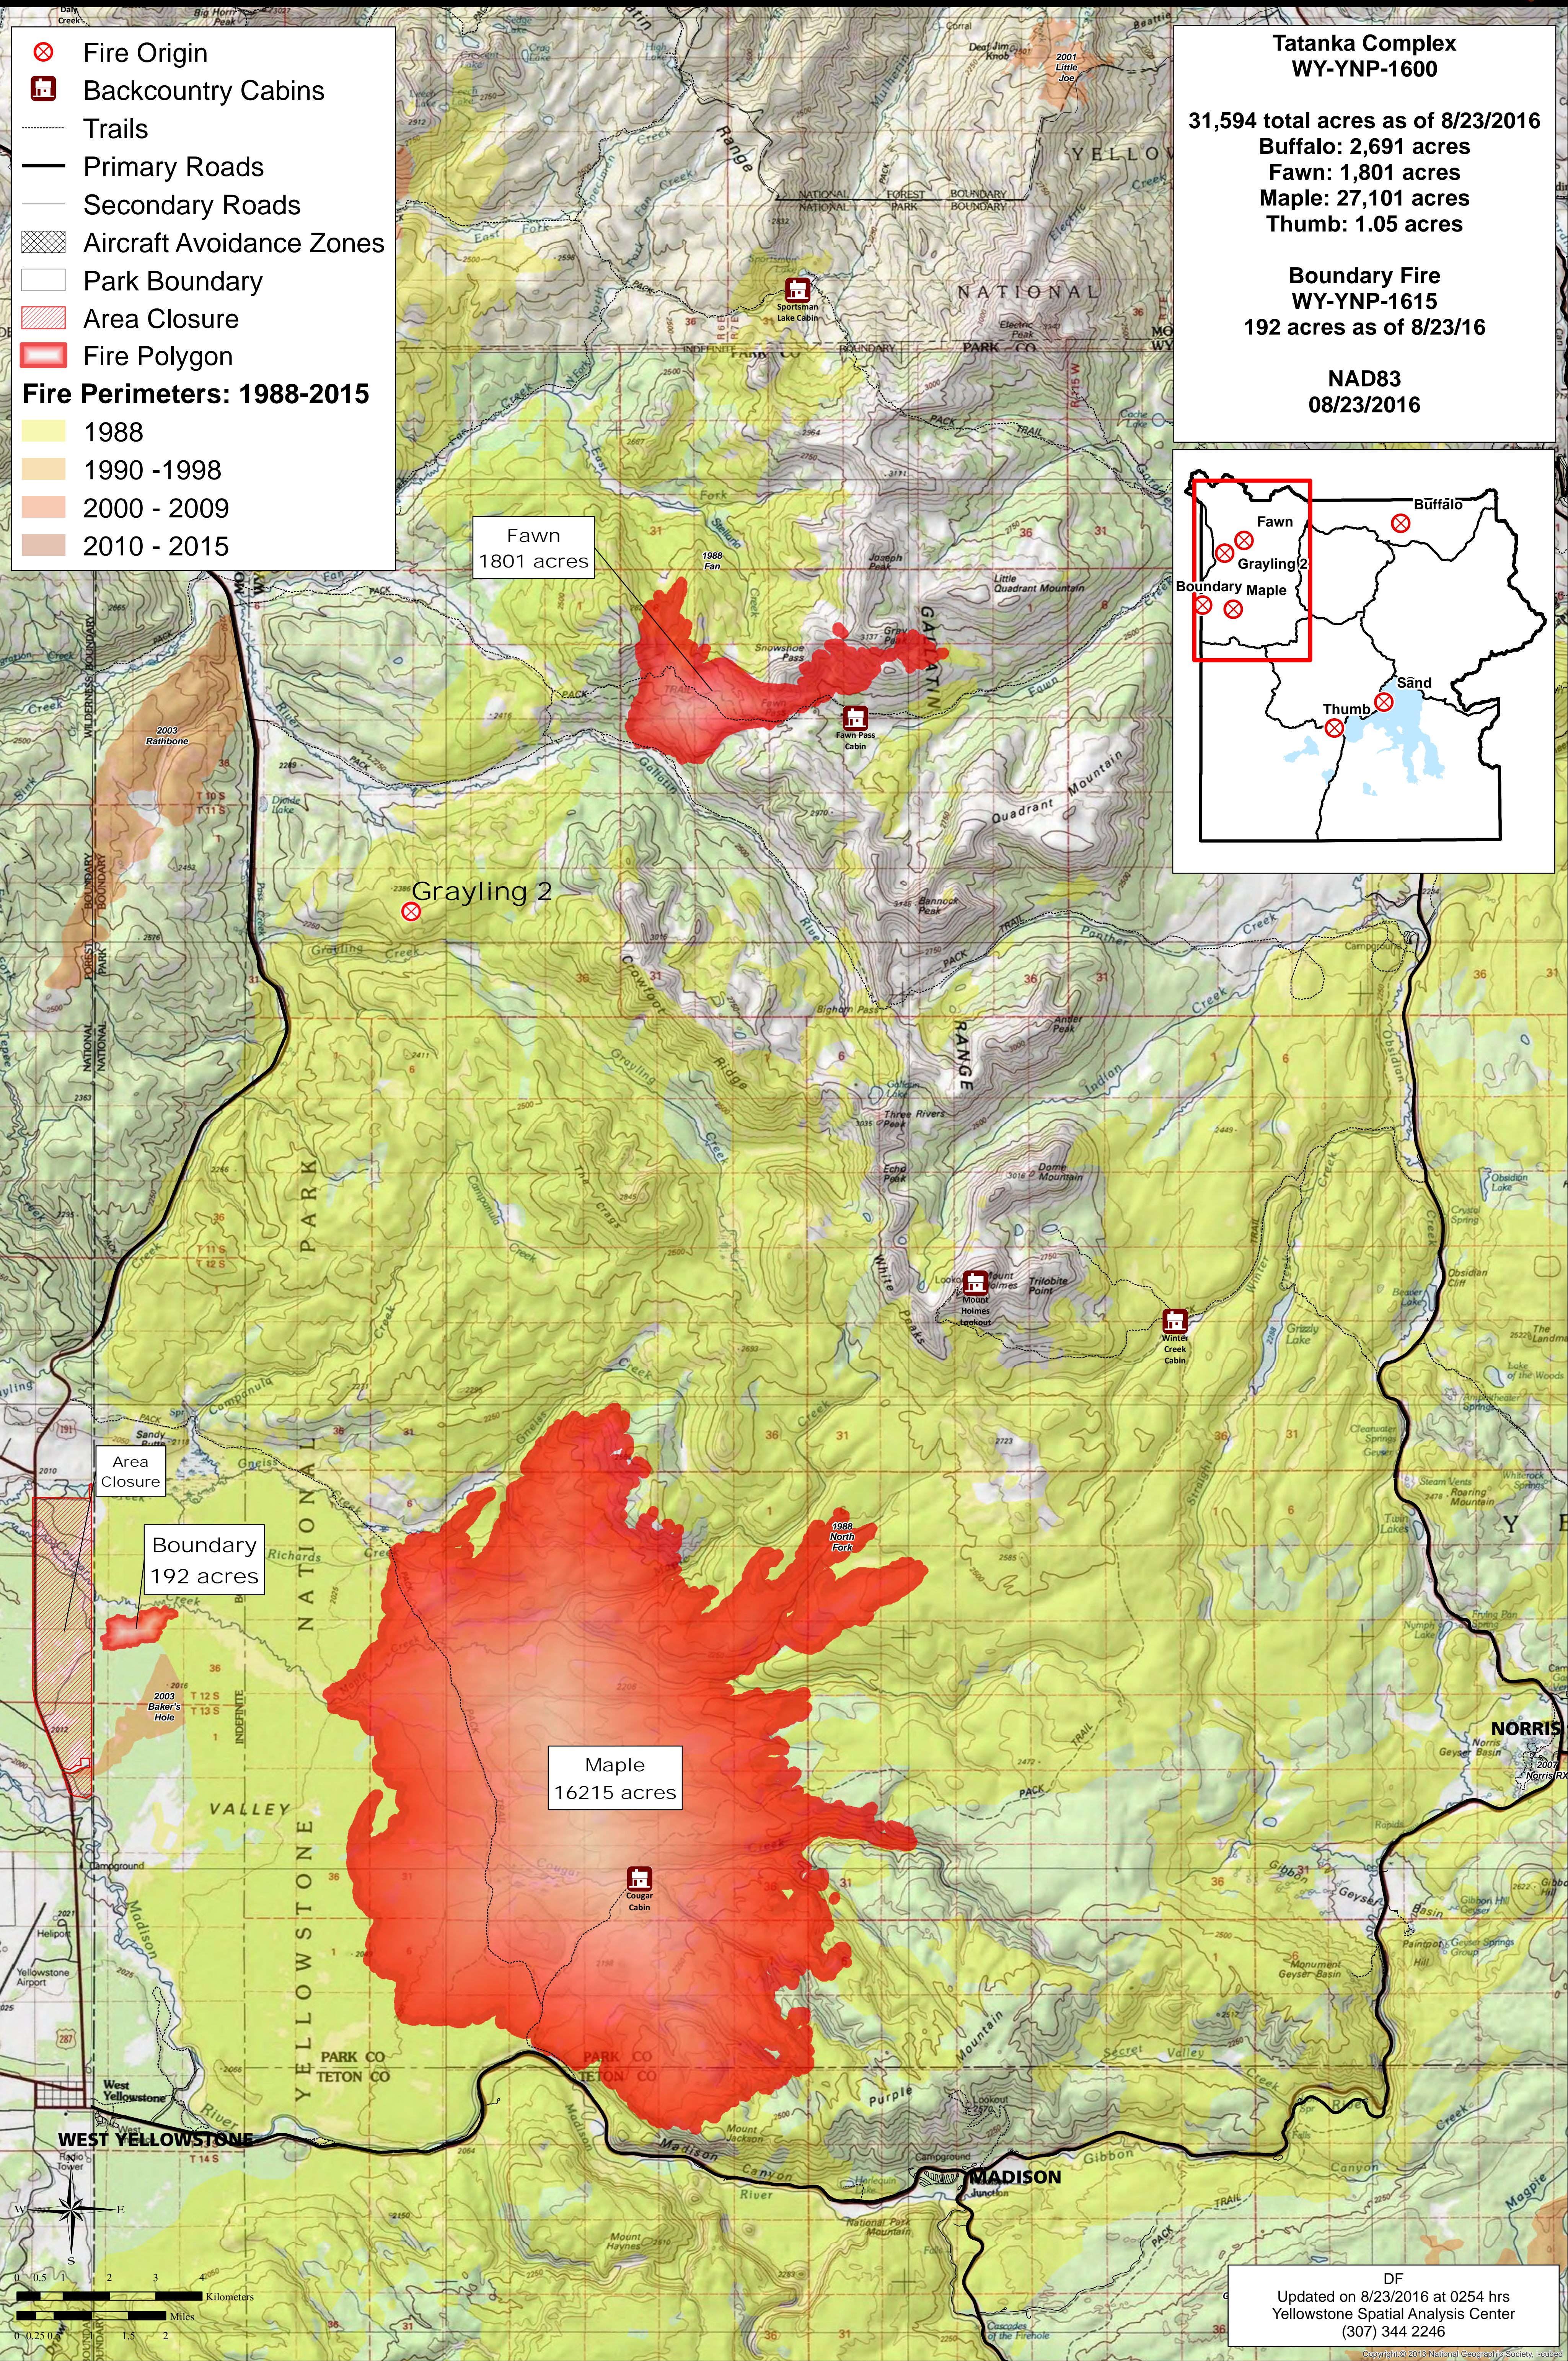

- Fire Origin
  - Backcountry Cabins
  - Trails
  - Primary Roads
  - Secondary Roads
  - Aircraft Avoidance Zones
  - Park Boundary
  - Area Closure
  - Fire Polygon
- Fire Perimeters: 1988-2015**
- 1988
  - 1990 -1998
  - 2000 - 2009
  - 2010 - 2015

**Tatanka Complex**  
**WY-YNP-1600**

**31,594 total acres as of 8/23/2016**  
**Buffalo: 2,691 acres**  
**Fawn: 1,801 acres**  
**Maple: 27,101 acres**  
**Thumb: 1.05 acres**

**Boundary Fire**  
**WY-YNP-1615**  
**192 acres as of 8/23/16**

**NAD83**  
**08/23/2016**

Fawn  
1801 acres

Grayling 2

Area Closure

Boundary  
192 acres

Maple  
16215 acres

DF  
Updated on 8/23/2016 at 0254 hrs  
Yellowstone Spatial Analysis Center  
(307) 344 2246