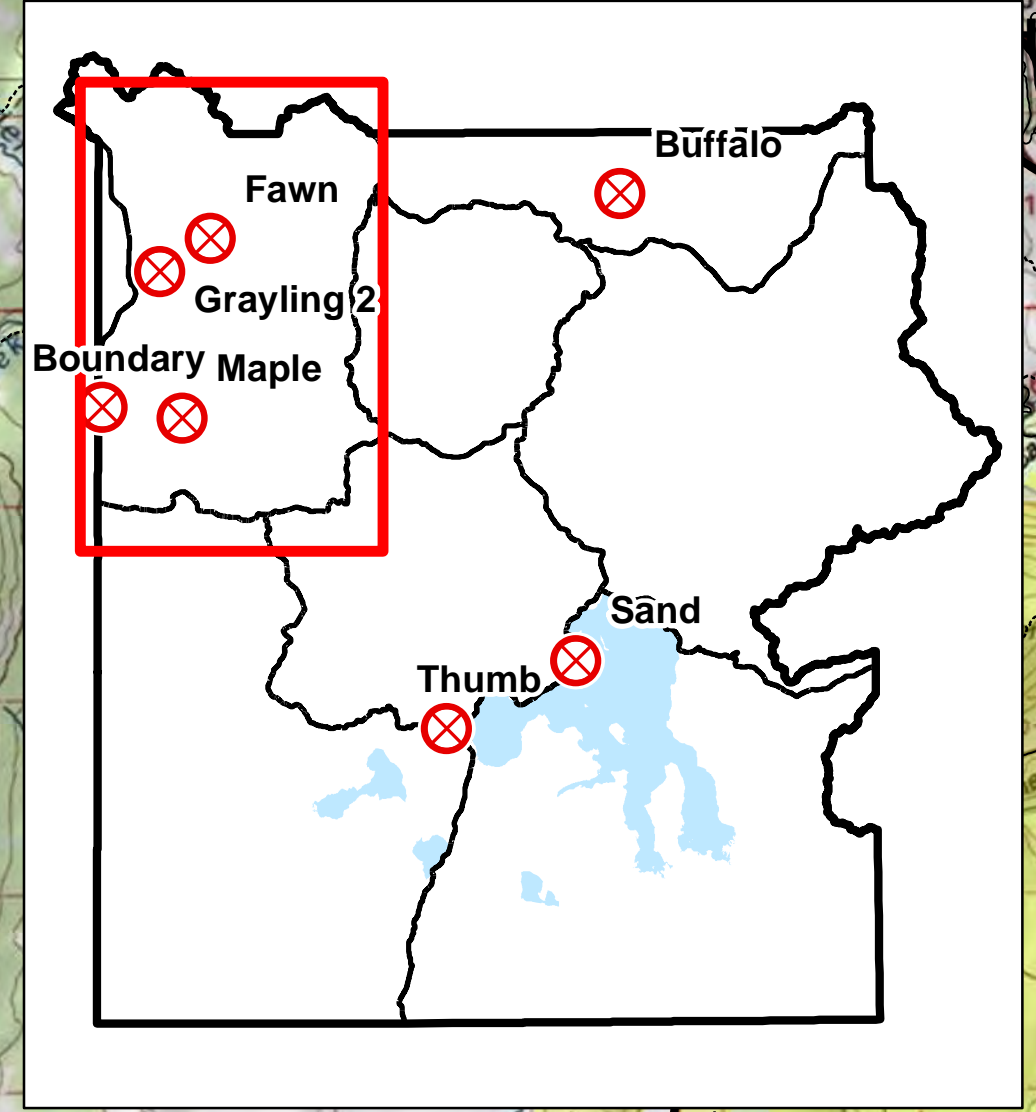

- Fire Origin
  - Backcountry Cabins
  - Trails
  - Primary Roads
  - Secondary Roads
  - Aircraft Avoidance Zones
  - Park Boundary
  - Area Closure
  - Fire Polygon
- Fire Perimeters: 1988-2015**
- 1988
  - 1990 -1998
  - 2000 - 2009
  - 2010 - 2015

**Tatanka Complex**  
**WY-YNP-1600**

**31,594 total acres as of 8/23/2016**  
**Buffalo: 2,691 acres**  
**Fawn: 1,801 acres**  
**Maple: 27,101 acres**  
**Thumb: 1.05 acres**

**Boundary Fire**  
**WY-YNP-1615**  
**192 acres as of 8/23/16**

**NAD83**  
**08/23/2016**

Fawn  
1801 acres

Grayling 2

Area Closure

Boundary  
192 acres

Maple  
16215 acres

DF  
Updated on 8/23/2016 at 0254 hrs  
Yellowstone Spatial Analysis Center  
(307) 344 2246