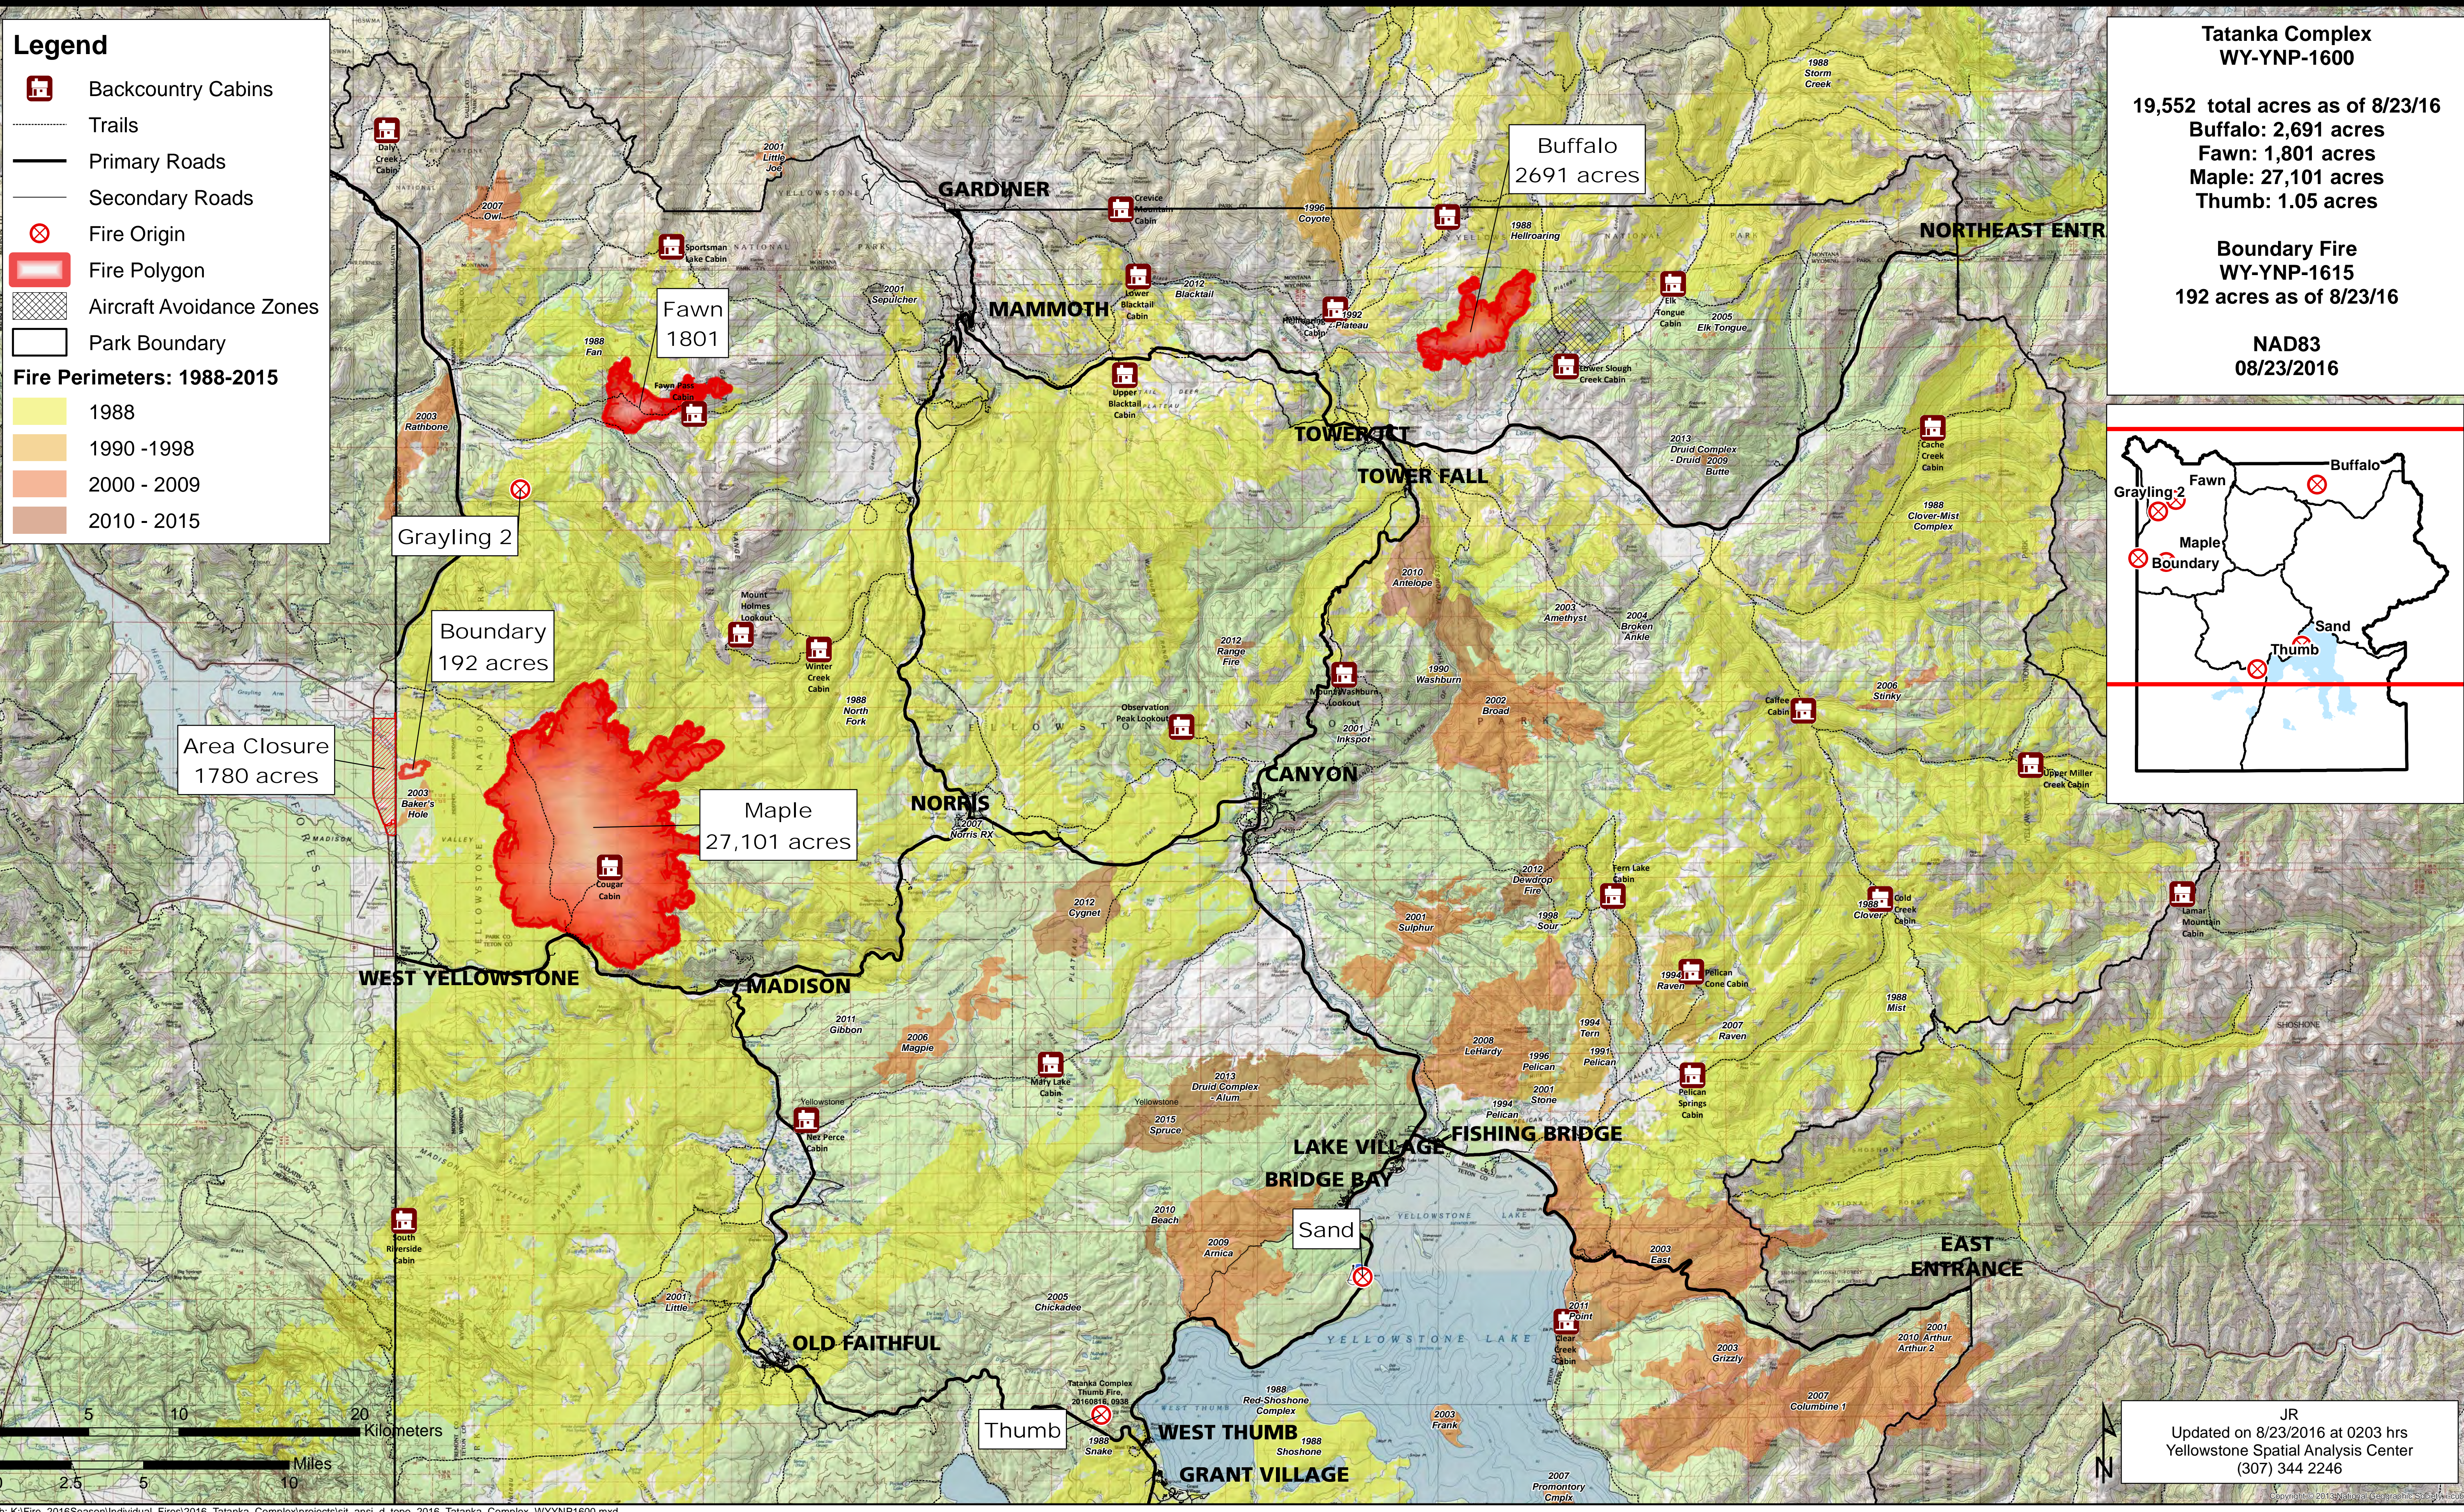

Legend

- Backcountry Cabins
- Trails
- Primary Roads
- Secondary Roads
- Fire Origin
- Fire Polygon
- Aircraft Avoidance Zones
- Park Boundary

Fire Perimeters: 1988-2015

- 1988
- 1990 - 1998
- 2000 - 2009
- 2010 - 2015

Tatanka Complex
WY-YNP-1600

19,552 total acres as of 8/23/16
 Buffalo: 2,691 acres
 Fawn: 1,801 acres
 Maple: 27,101 acres
 Thumb: 1.05 acres

Boundary Fire
WY-YNP-1615
192 acres as of 8/23/16

NAD83
08/23/2016