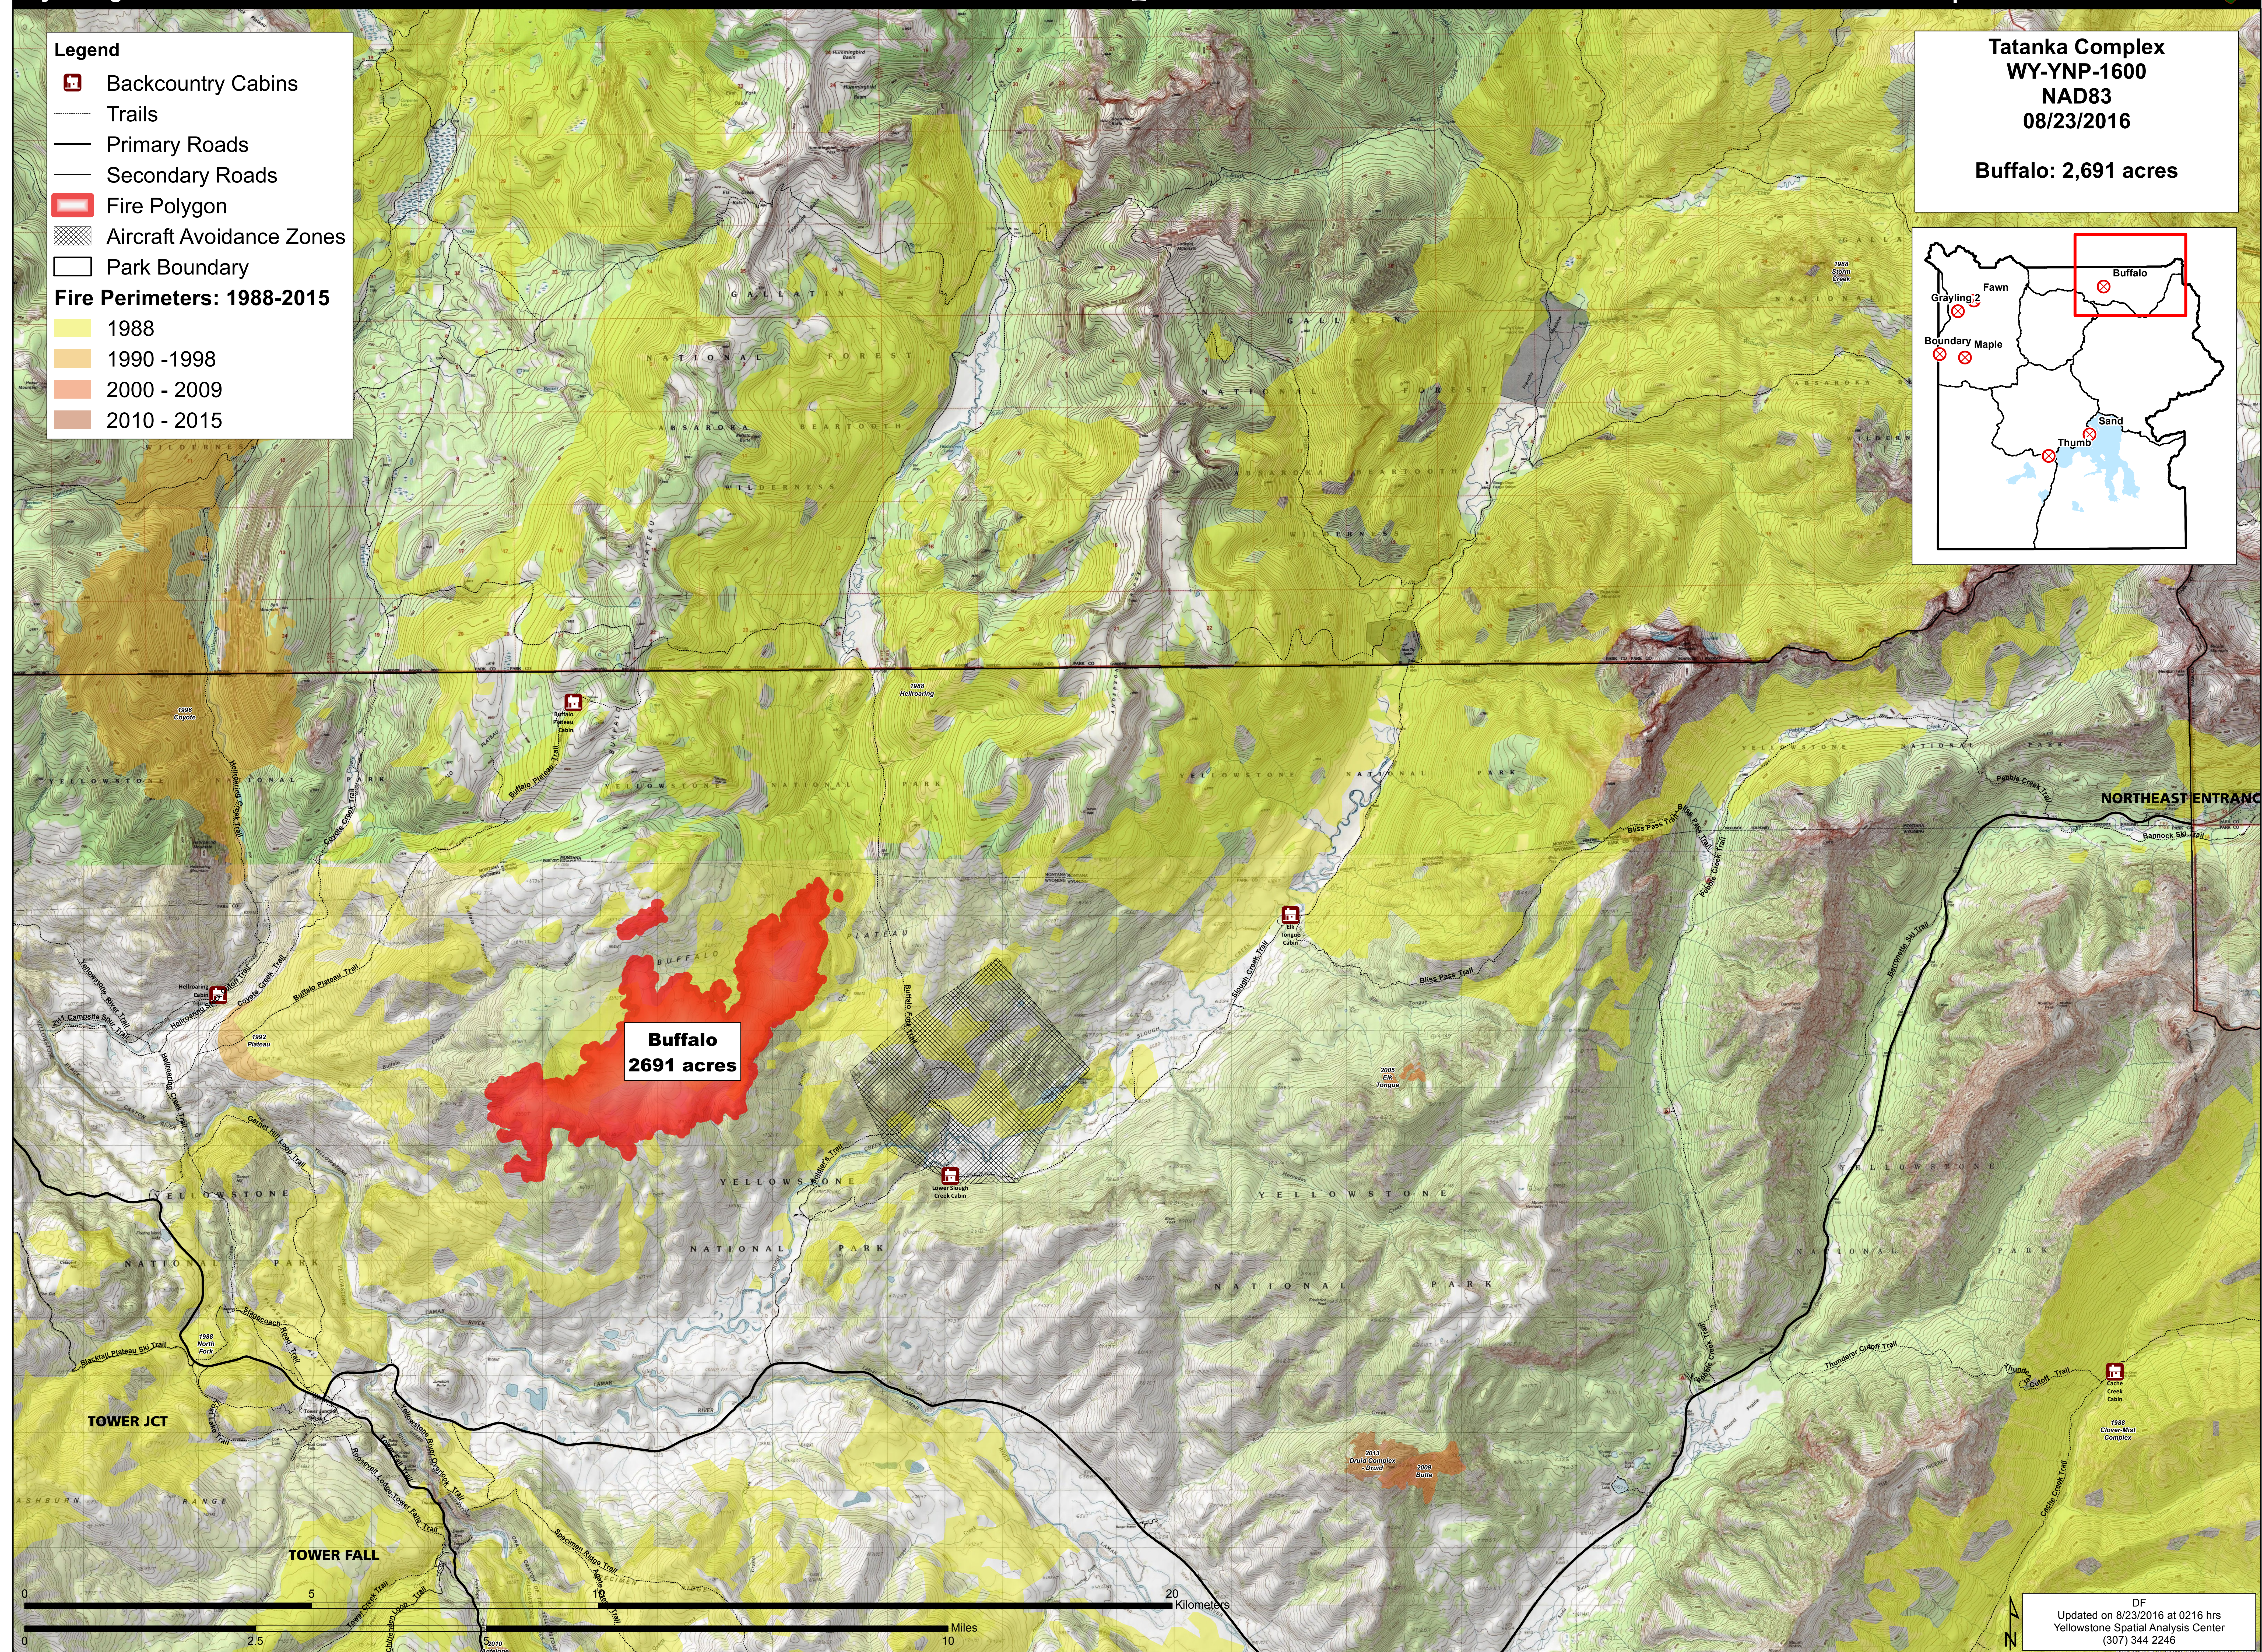

Legend

- Backcountry Cabins
- Trails
- Primary Roads
- Secondary Roads
- Fire Polygon
- Aircraft Avoidance Zones
- Park Boundary

Fire Perimeters: 1988-2015

- 1988
- 1990 - 1998
- 2000 - 2009
- 2010 - 2015

Tatanka Complex
WY-YNP-1600
NAD83
08/23/2016

Buffalo: 2,691 acres

Buffalo
2691 acres

DF
Updated on 8/23/2016 at 0216 hrs
Yellowstone Spatial Analysis Center
(307) 344 2246