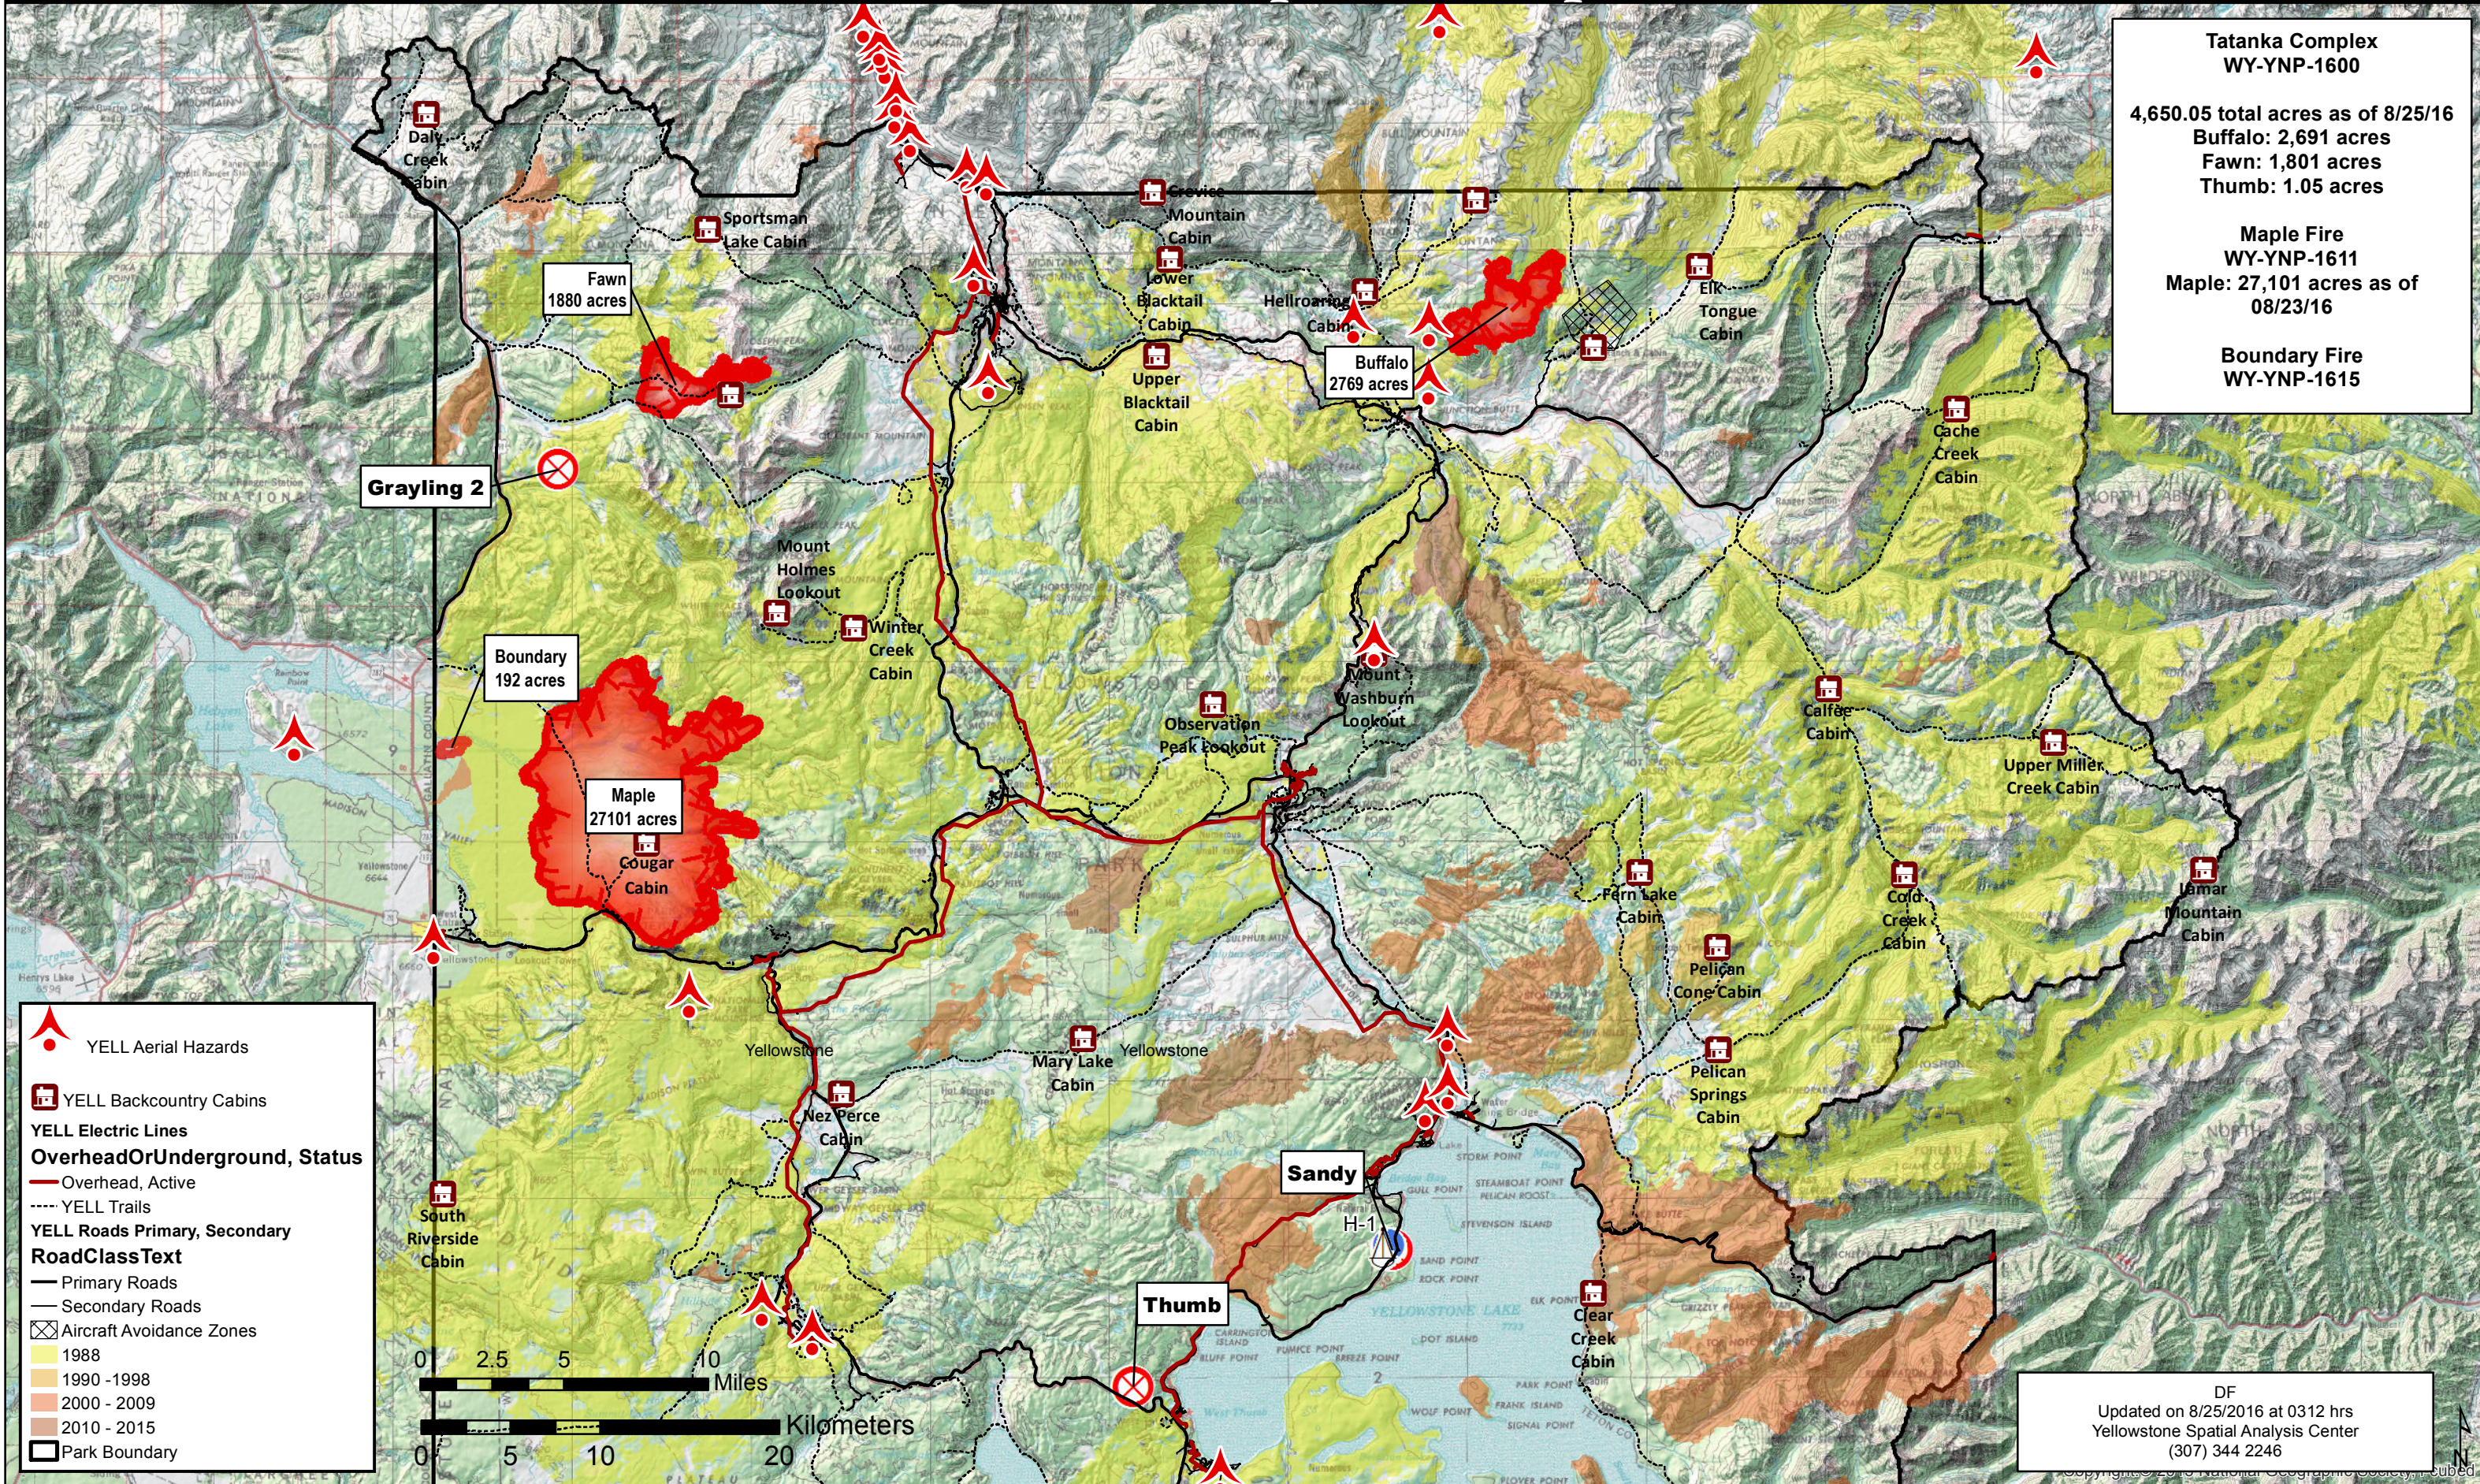

Tatanka Complex Air Ops

Tatanka Complex
WY-YNP-1600
4,650.05 total acres as of 8/25/16
Buffalo: 2,691 acres
Fawn: 1,801 acres
Thumb: 1.05 acres

Maple Fire
WY-YNP-1611
Maple: 27,101 acres as of 08/23/16

Boundary Fire
WY-YNP-1615

DF
Updated on 8/25/2016 at 0312 hrs
Yellowstone Spatial Analysis Center
(307) 344 2246