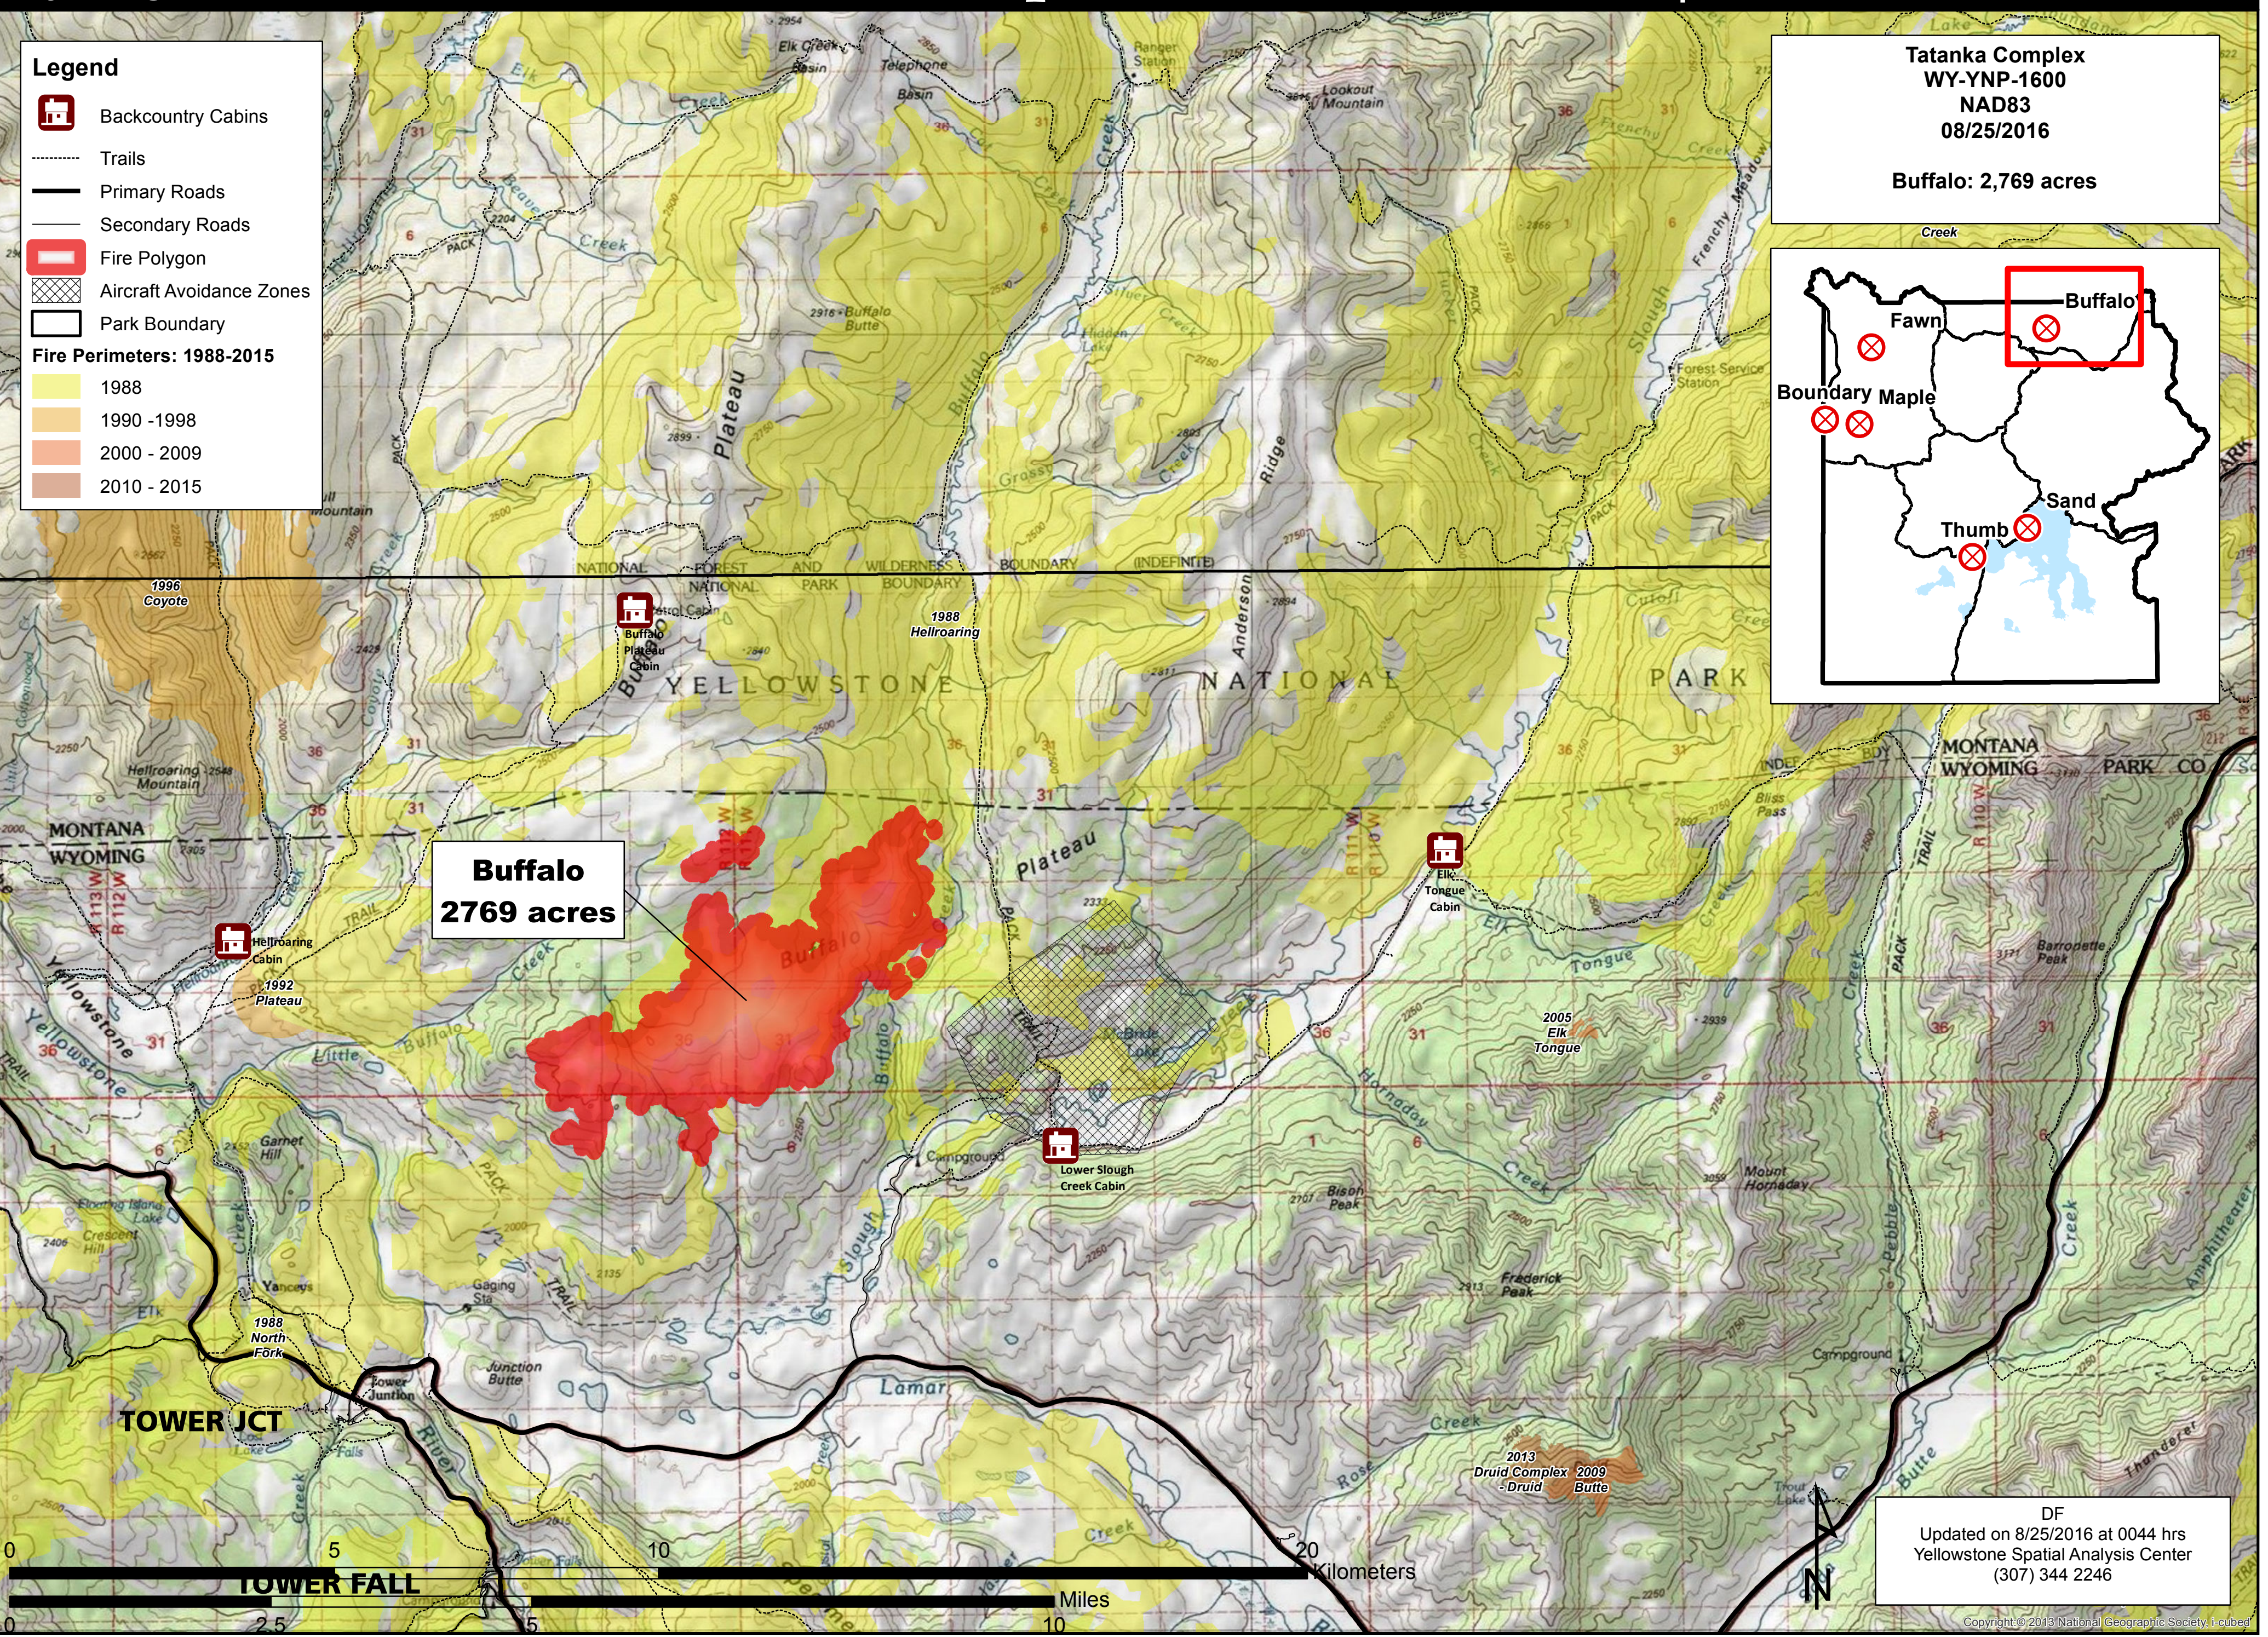

Legend

- Backcountry Cabins
- Trails
- Primary Roads
- Secondary Roads
- Fire Polygon
- Aircraft Avoidance Zones
- Park Boundary

Fire Perimeters: 1988-2015

- 1988
- 1990 - 1998
- 2000 - 2009
- 2010 - 2015

Tatanka Complex
WY-YNP-1600
NAD83
08/25/2016

Buffalo: 2,769 acres

Buffalo
2769 acres

DF
Updated on 8/25/2016 at 0044 hrs
Yellowstone Spatial Analysis Center
(307) 344 2246