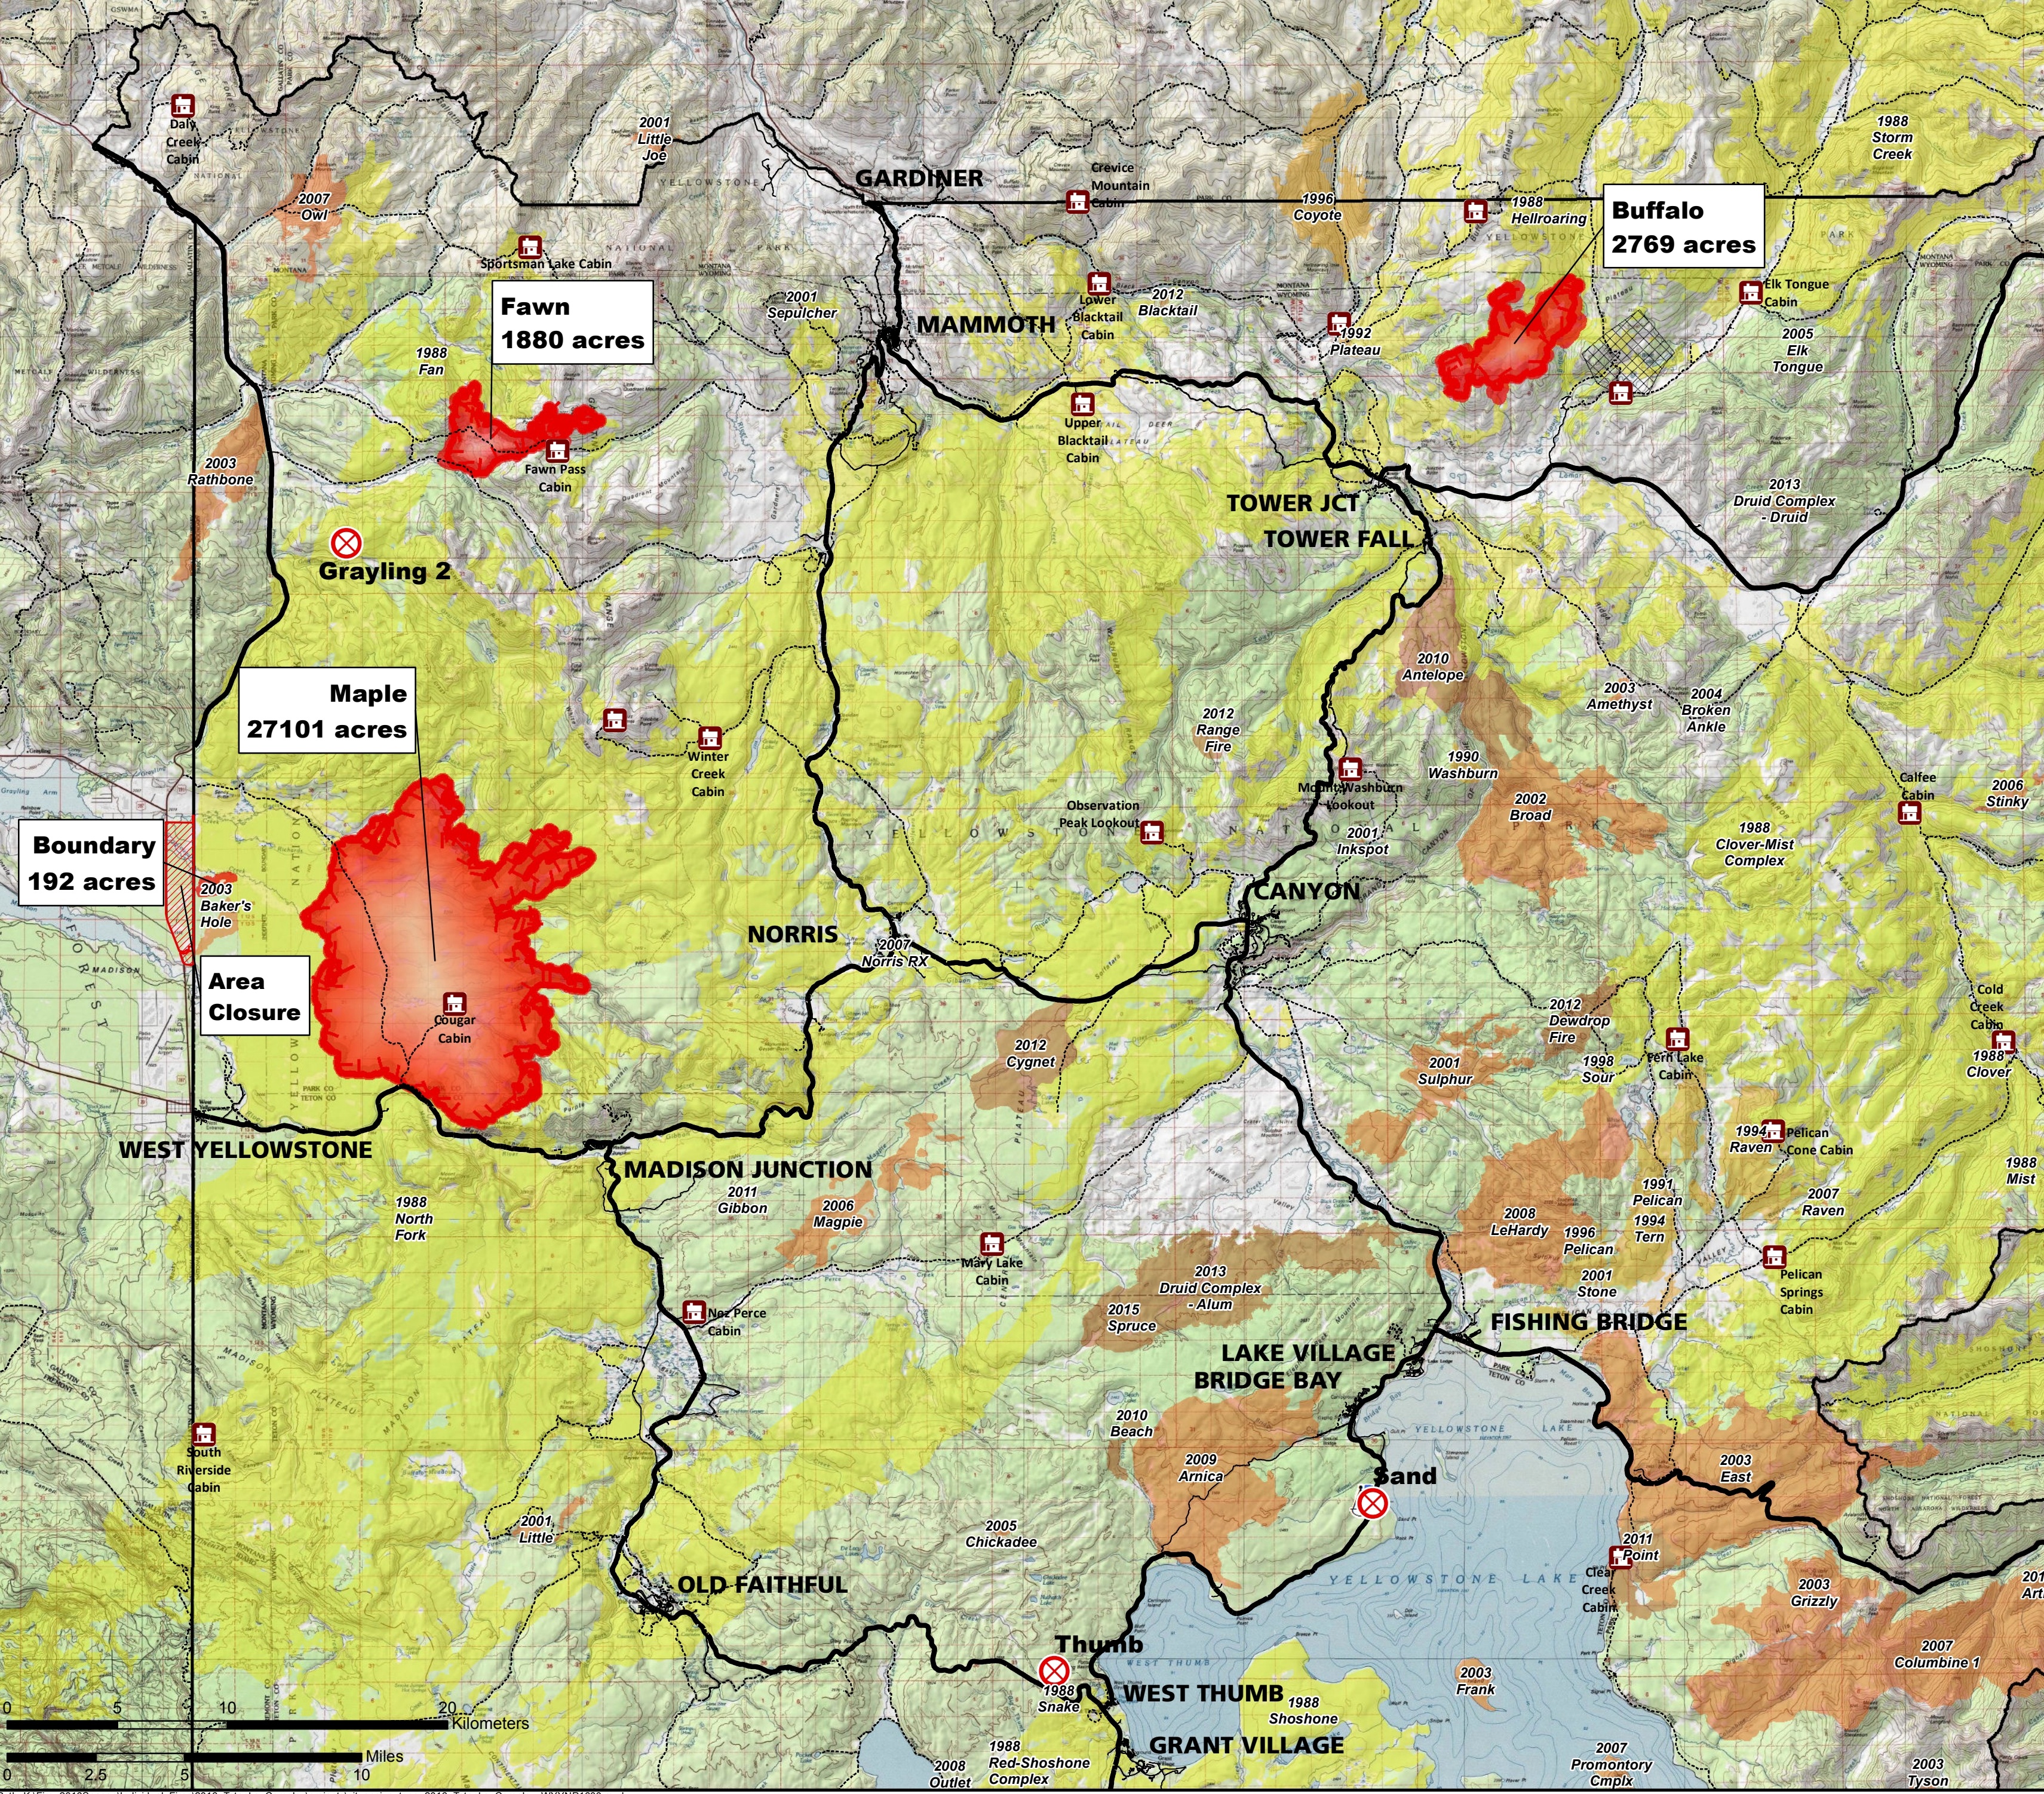

Tatanka Complex

Tatanka Complex
WY-YNP-1600

4,650.05 total acres as of 8/25/16
Buffalo: 2,769 acres
Fawn: 1,880 acres
Thumb: 1.05 acres

Maple Fire
WY-YNP-1611
27,101 acres as of 08/23/16

Boundary Fire
WY-YNP-1615
192 acres as of 8/25/16

Legend

- Fire Start
- Backcountry Cabins
- Trails
- Primary Roads
- Secondary Roads
- Fire Polygon
- Aircraft Avoidance Zones
- TFR_6_5349
- Park Boundary

Fire Perimeters: 1988-2015

- 1988
- 1990 - 1998
- 2000 - 2009
- 2010 - 2015

JR
Updated on 8/25/2016 at 0248 hrs
Yellowstone Spatial Analysis Center