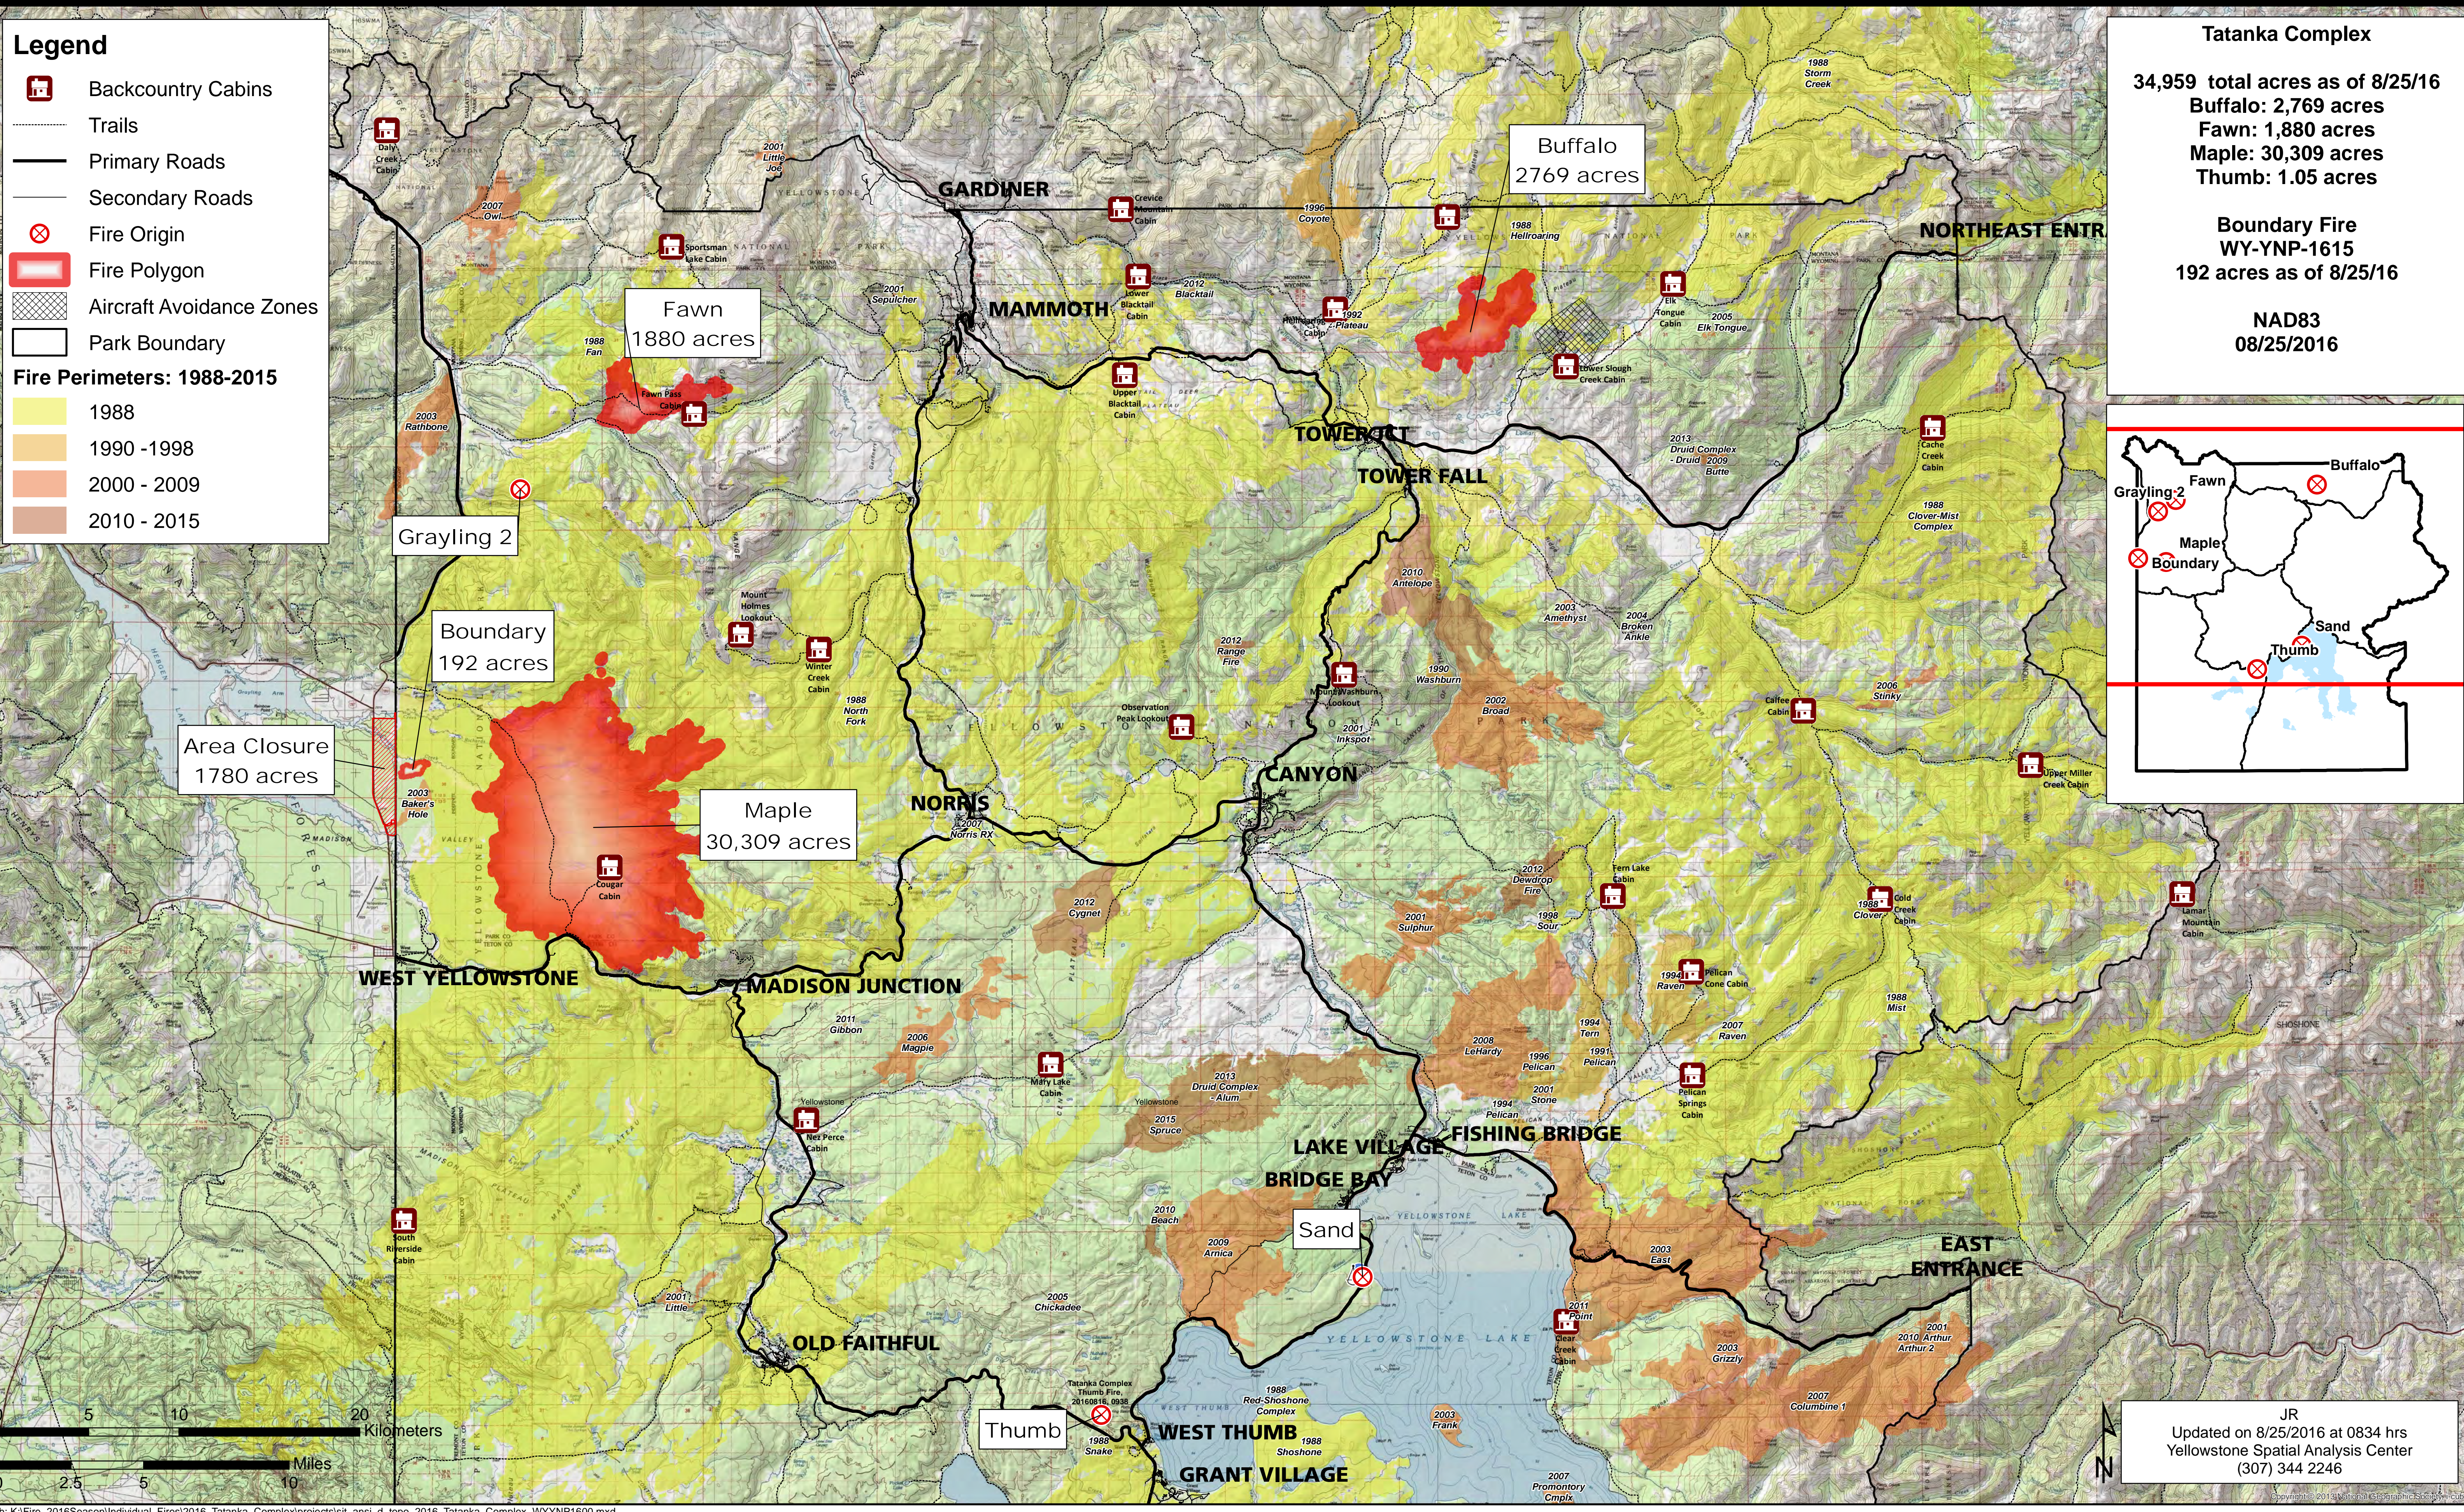

Legend

- Backcountry Cabins
- Trails
- Primary Roads
- Secondary Roads
- Fire Origin
- Fire Polygon
- Aircraft Avoidance Zones
- Park Boundary

Fire Perimeters: 1988-2015

- 1988
- 1990 - 1998
- 2000 - 2009
- 2010 - 2015

Tatanka Complex

34,959 total acres as of 8/25/16
 Buffalo: 2,769 acres
 Fawn: 1,880 acres
 Maple: 30,309 acres
 Thumb: 1.05 acres

Boundary Fire
 WY-YNP-1615
 192 acres as of 8/25/16

NAD83
 08/25/2016

JR
 Updated on 8/25/2016 at 0834 hrs
 Yellowstone Spatial Analysis Center
 (307) 344 2246