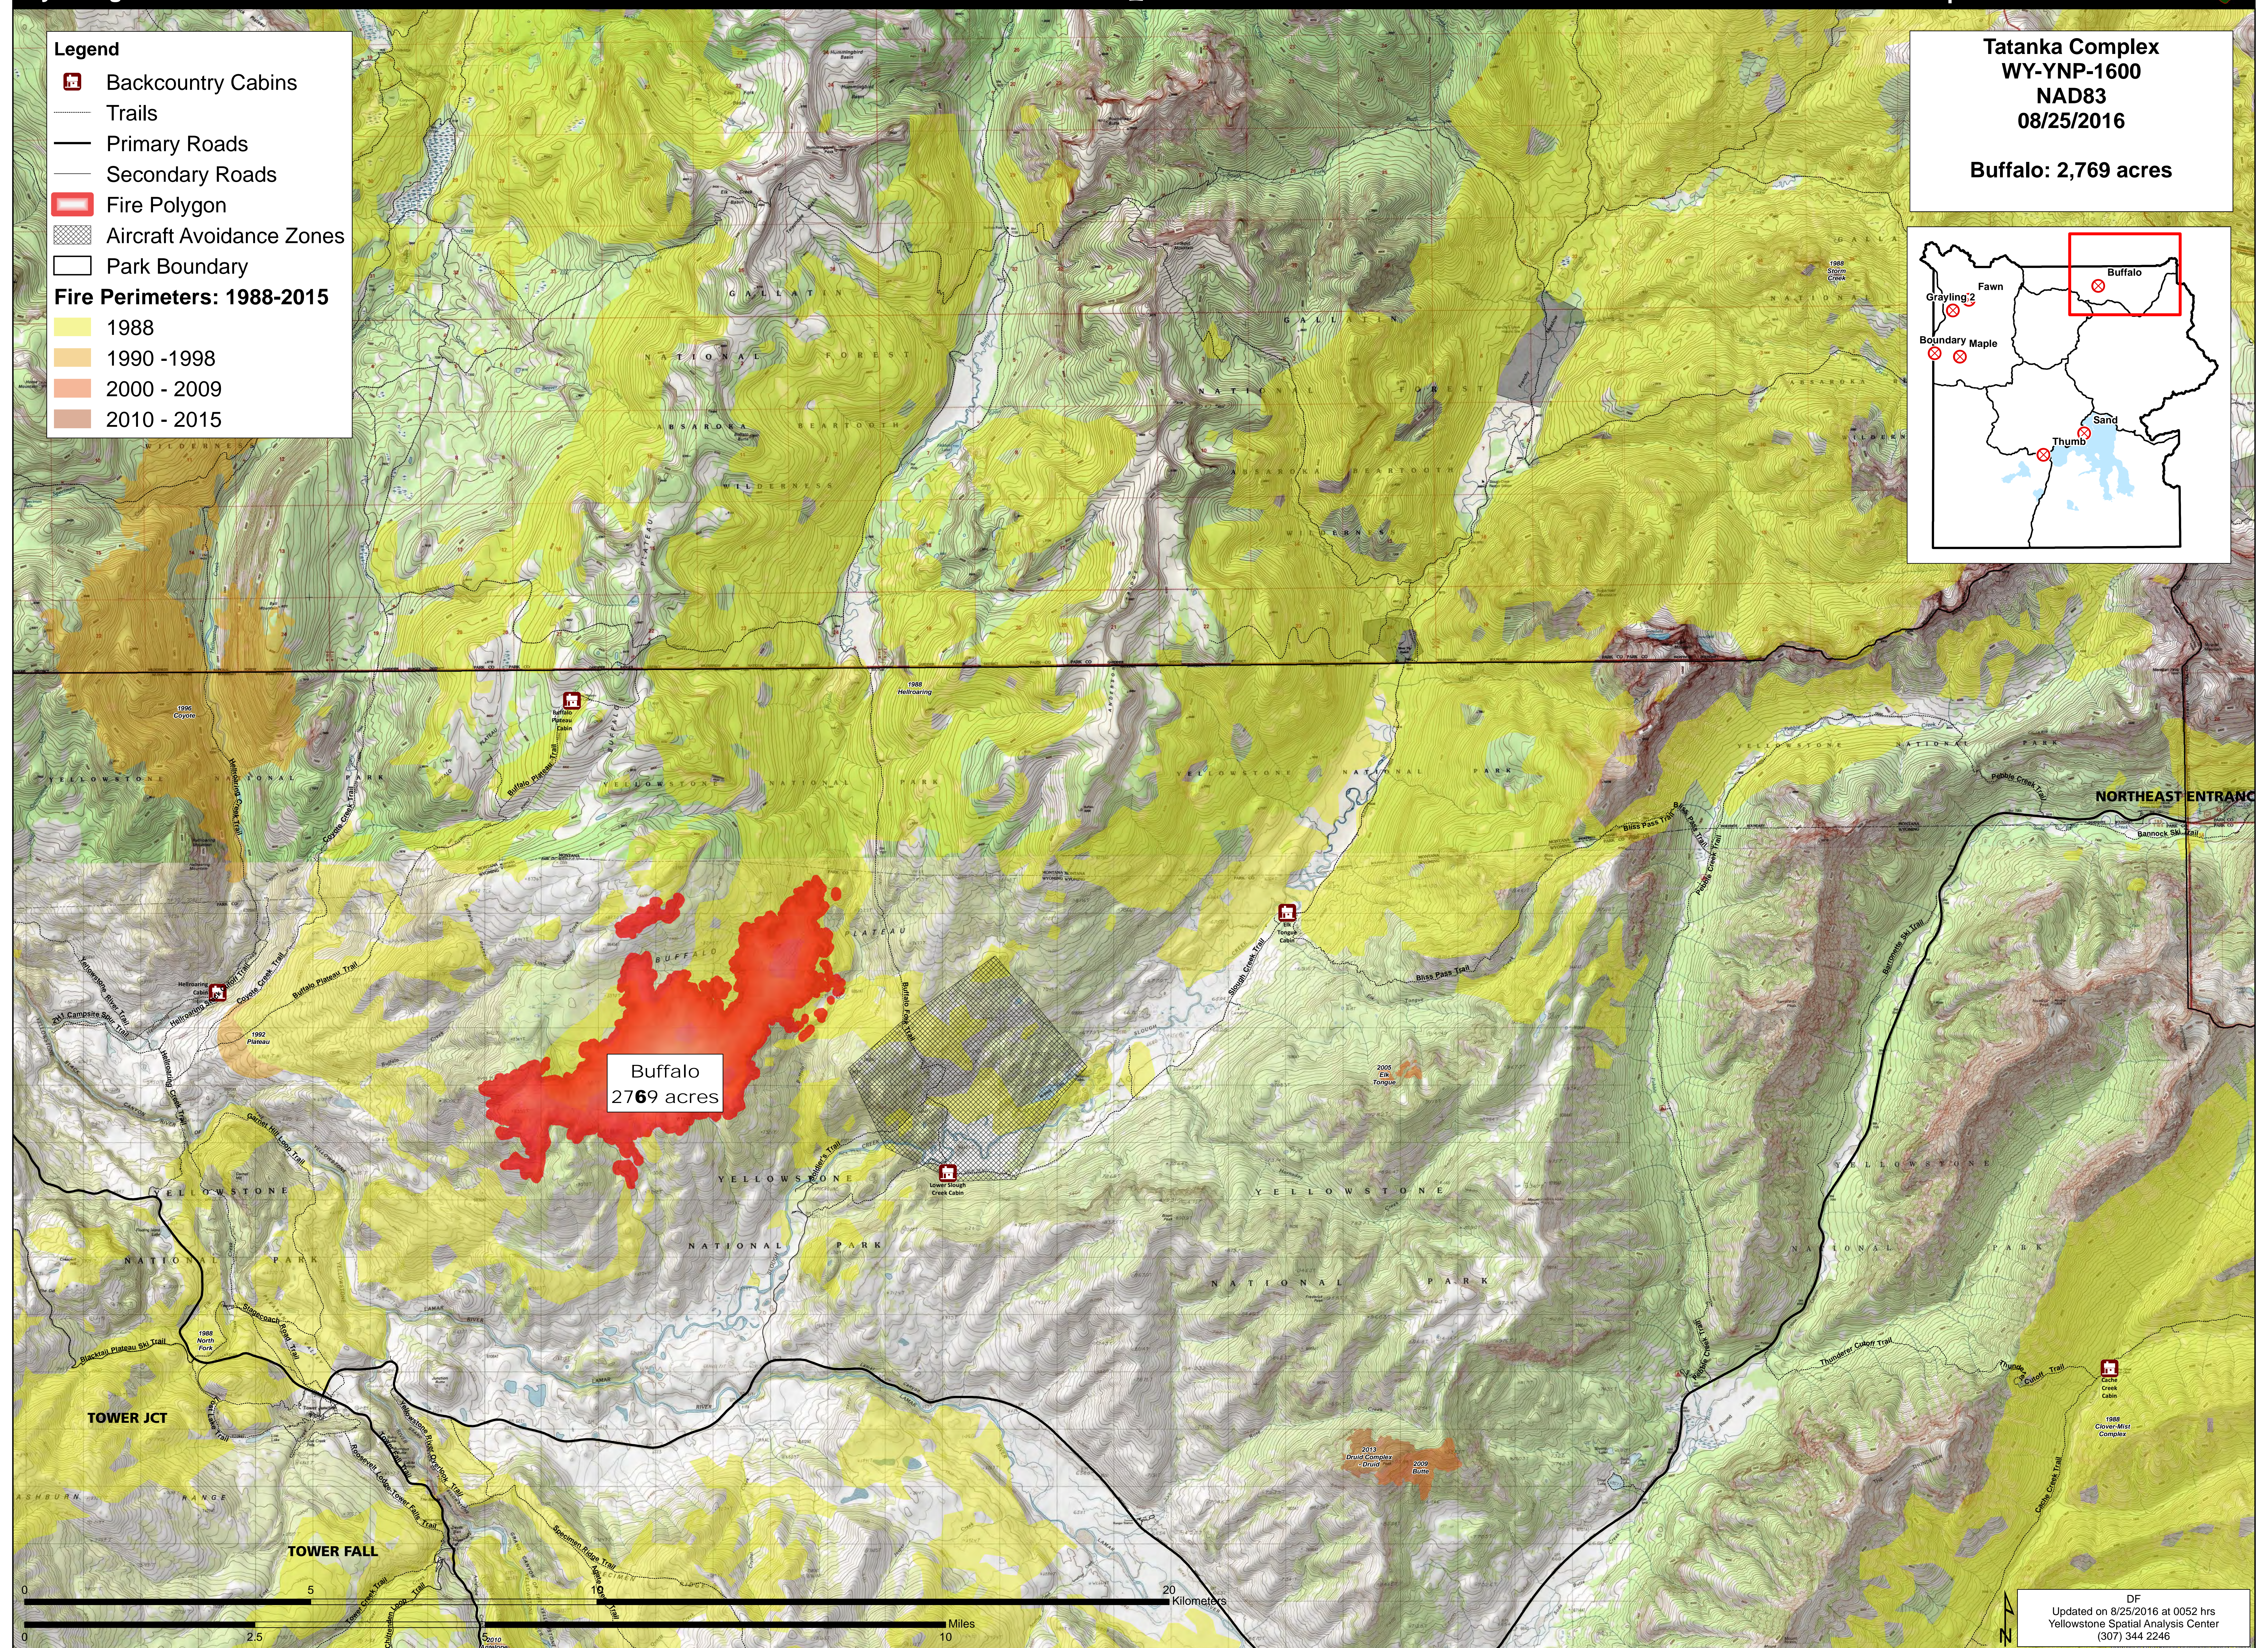

**Legend**

-  Backcountry Cabins
-  Trails
-  Primary Roads
-  Secondary Roads
-  Fire Polygon
-  Aircraft Avoidance Zones
-  Park Boundary

**Fire Perimeters: 1988-2015**

-  1988
-  1990 - 1998
-  2000 - 2009
-  2010 - 2015

**Tatanka Complex**  
**WY-YNP-1600**  
**NAD83**  
**08/25/2016**

**Buffalo: 2,769 acres**

**Buffalo**  
**2769 acres**

DF  
 Updated on 8/25/2016 at 0052 hrs  
 Yellowstone Spatial Analysis Center  
 (307) 344 2246