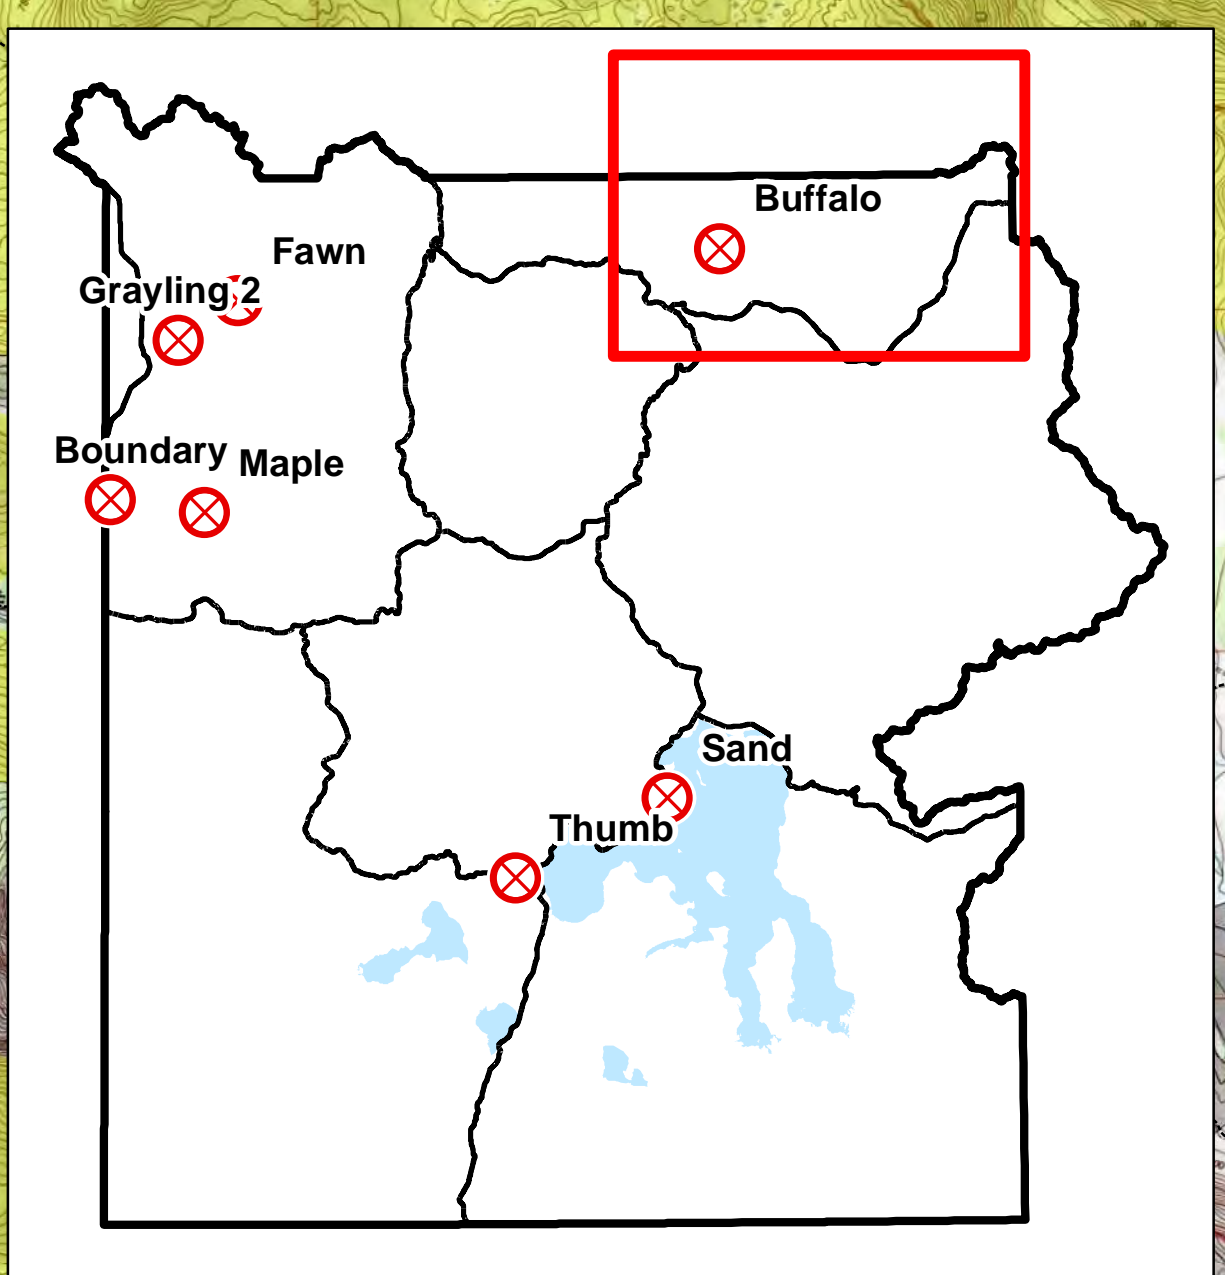

**Legend**

-  Backcountry Cabins
-  Trails
-  Primary Roads
-  Secondary Roads
-  Fire Polygon
-  Aircraft Avoidance Zones
-  Park Boundary

**Fire Perimeters: 1988-2015**

-  1988
-  1990 - 1998
-  2000 - 2009
-  2010 - 2015

**Tatanka Complex**  
**WY-YNP-1600**  
**NAD83**  
**08/25/2016**

**Buffalo: 2,769 acres**

**Buffalo**  
**2769 acres**

DF  
 Updated on 8/25/2016 at 0052 hrs  
 Yellowstone Spatial Analysis Center  
 (307) 344 2246