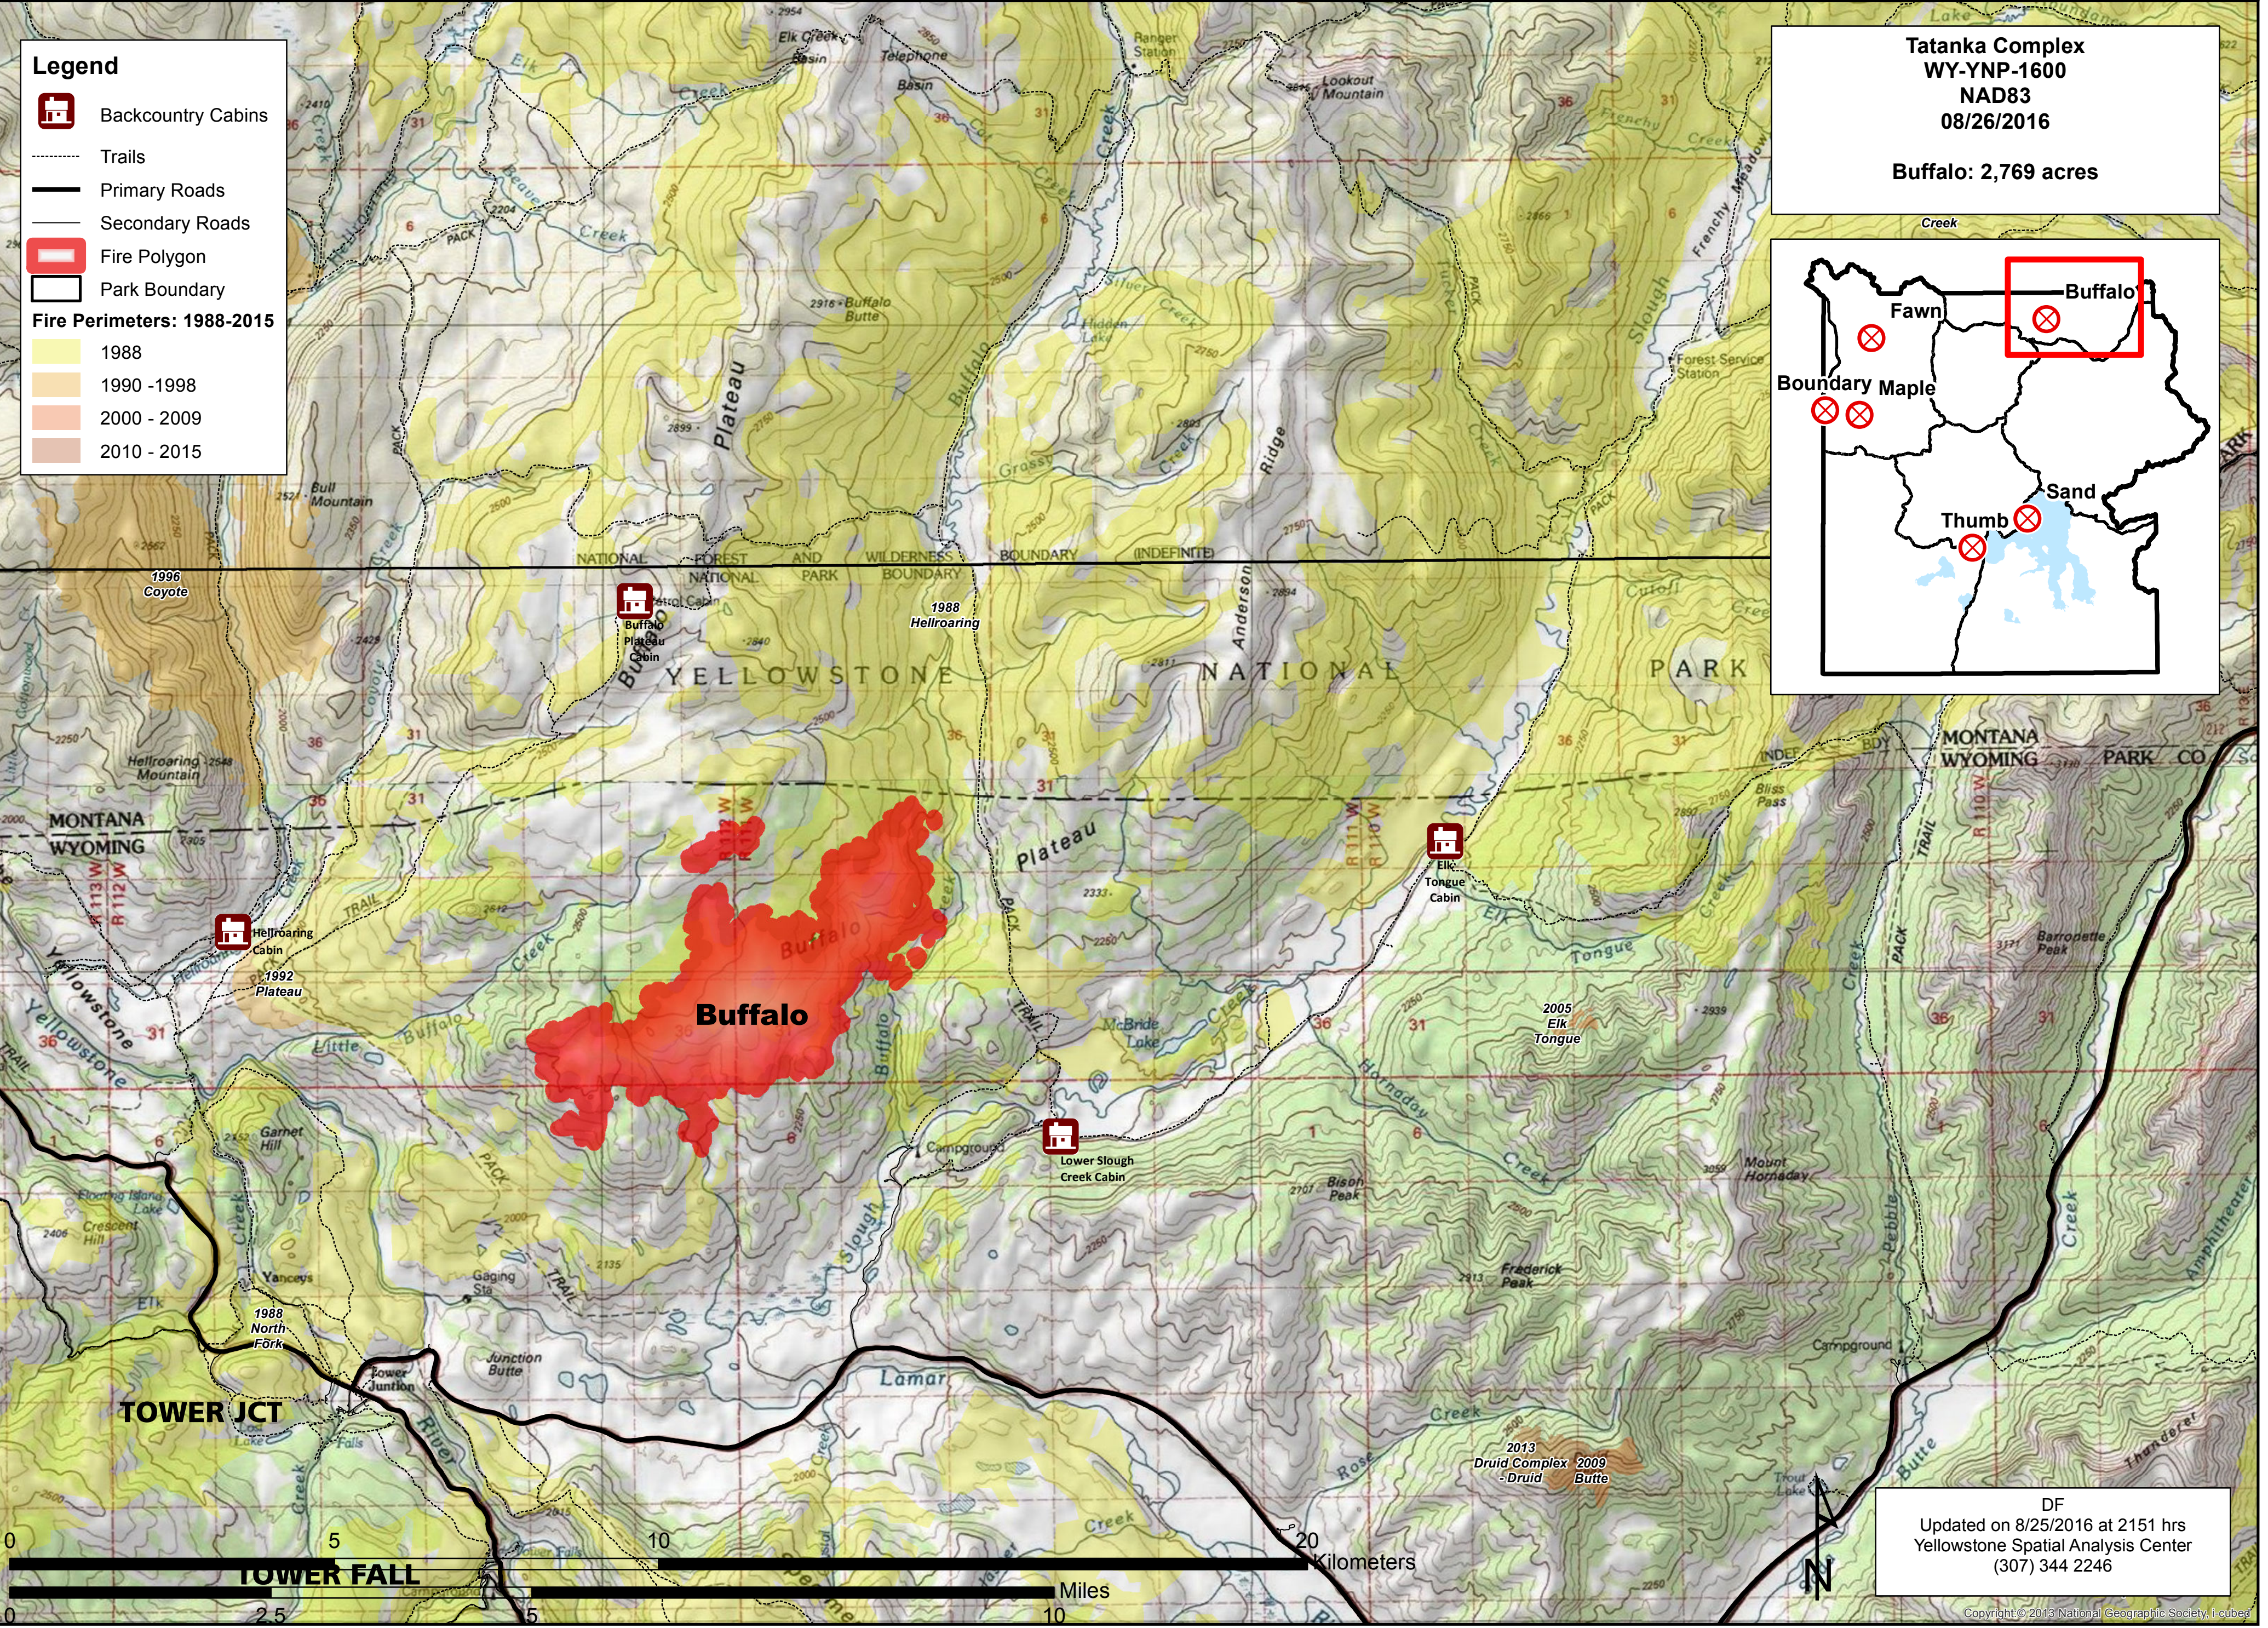

**Legend**

- Backcountry Cabins
- Trails
- Primary Roads
- Secondary Roads
- Fire Polygon
- Park Boundary

**Fire Perimeters: 1988-2015**

- 1988
- 1990 - 1998
- 2000 - 2009
- 2010 - 2015

Tatanka Complex  
WY-YNP-1600  
NAD83  
08/26/2016  
  
Buffalo: 2,769 acres

DF  
Updated on 8/25/2016 at 2151 hrs  
Yellowstone Spatial Analysis Center  
(307) 344 2246