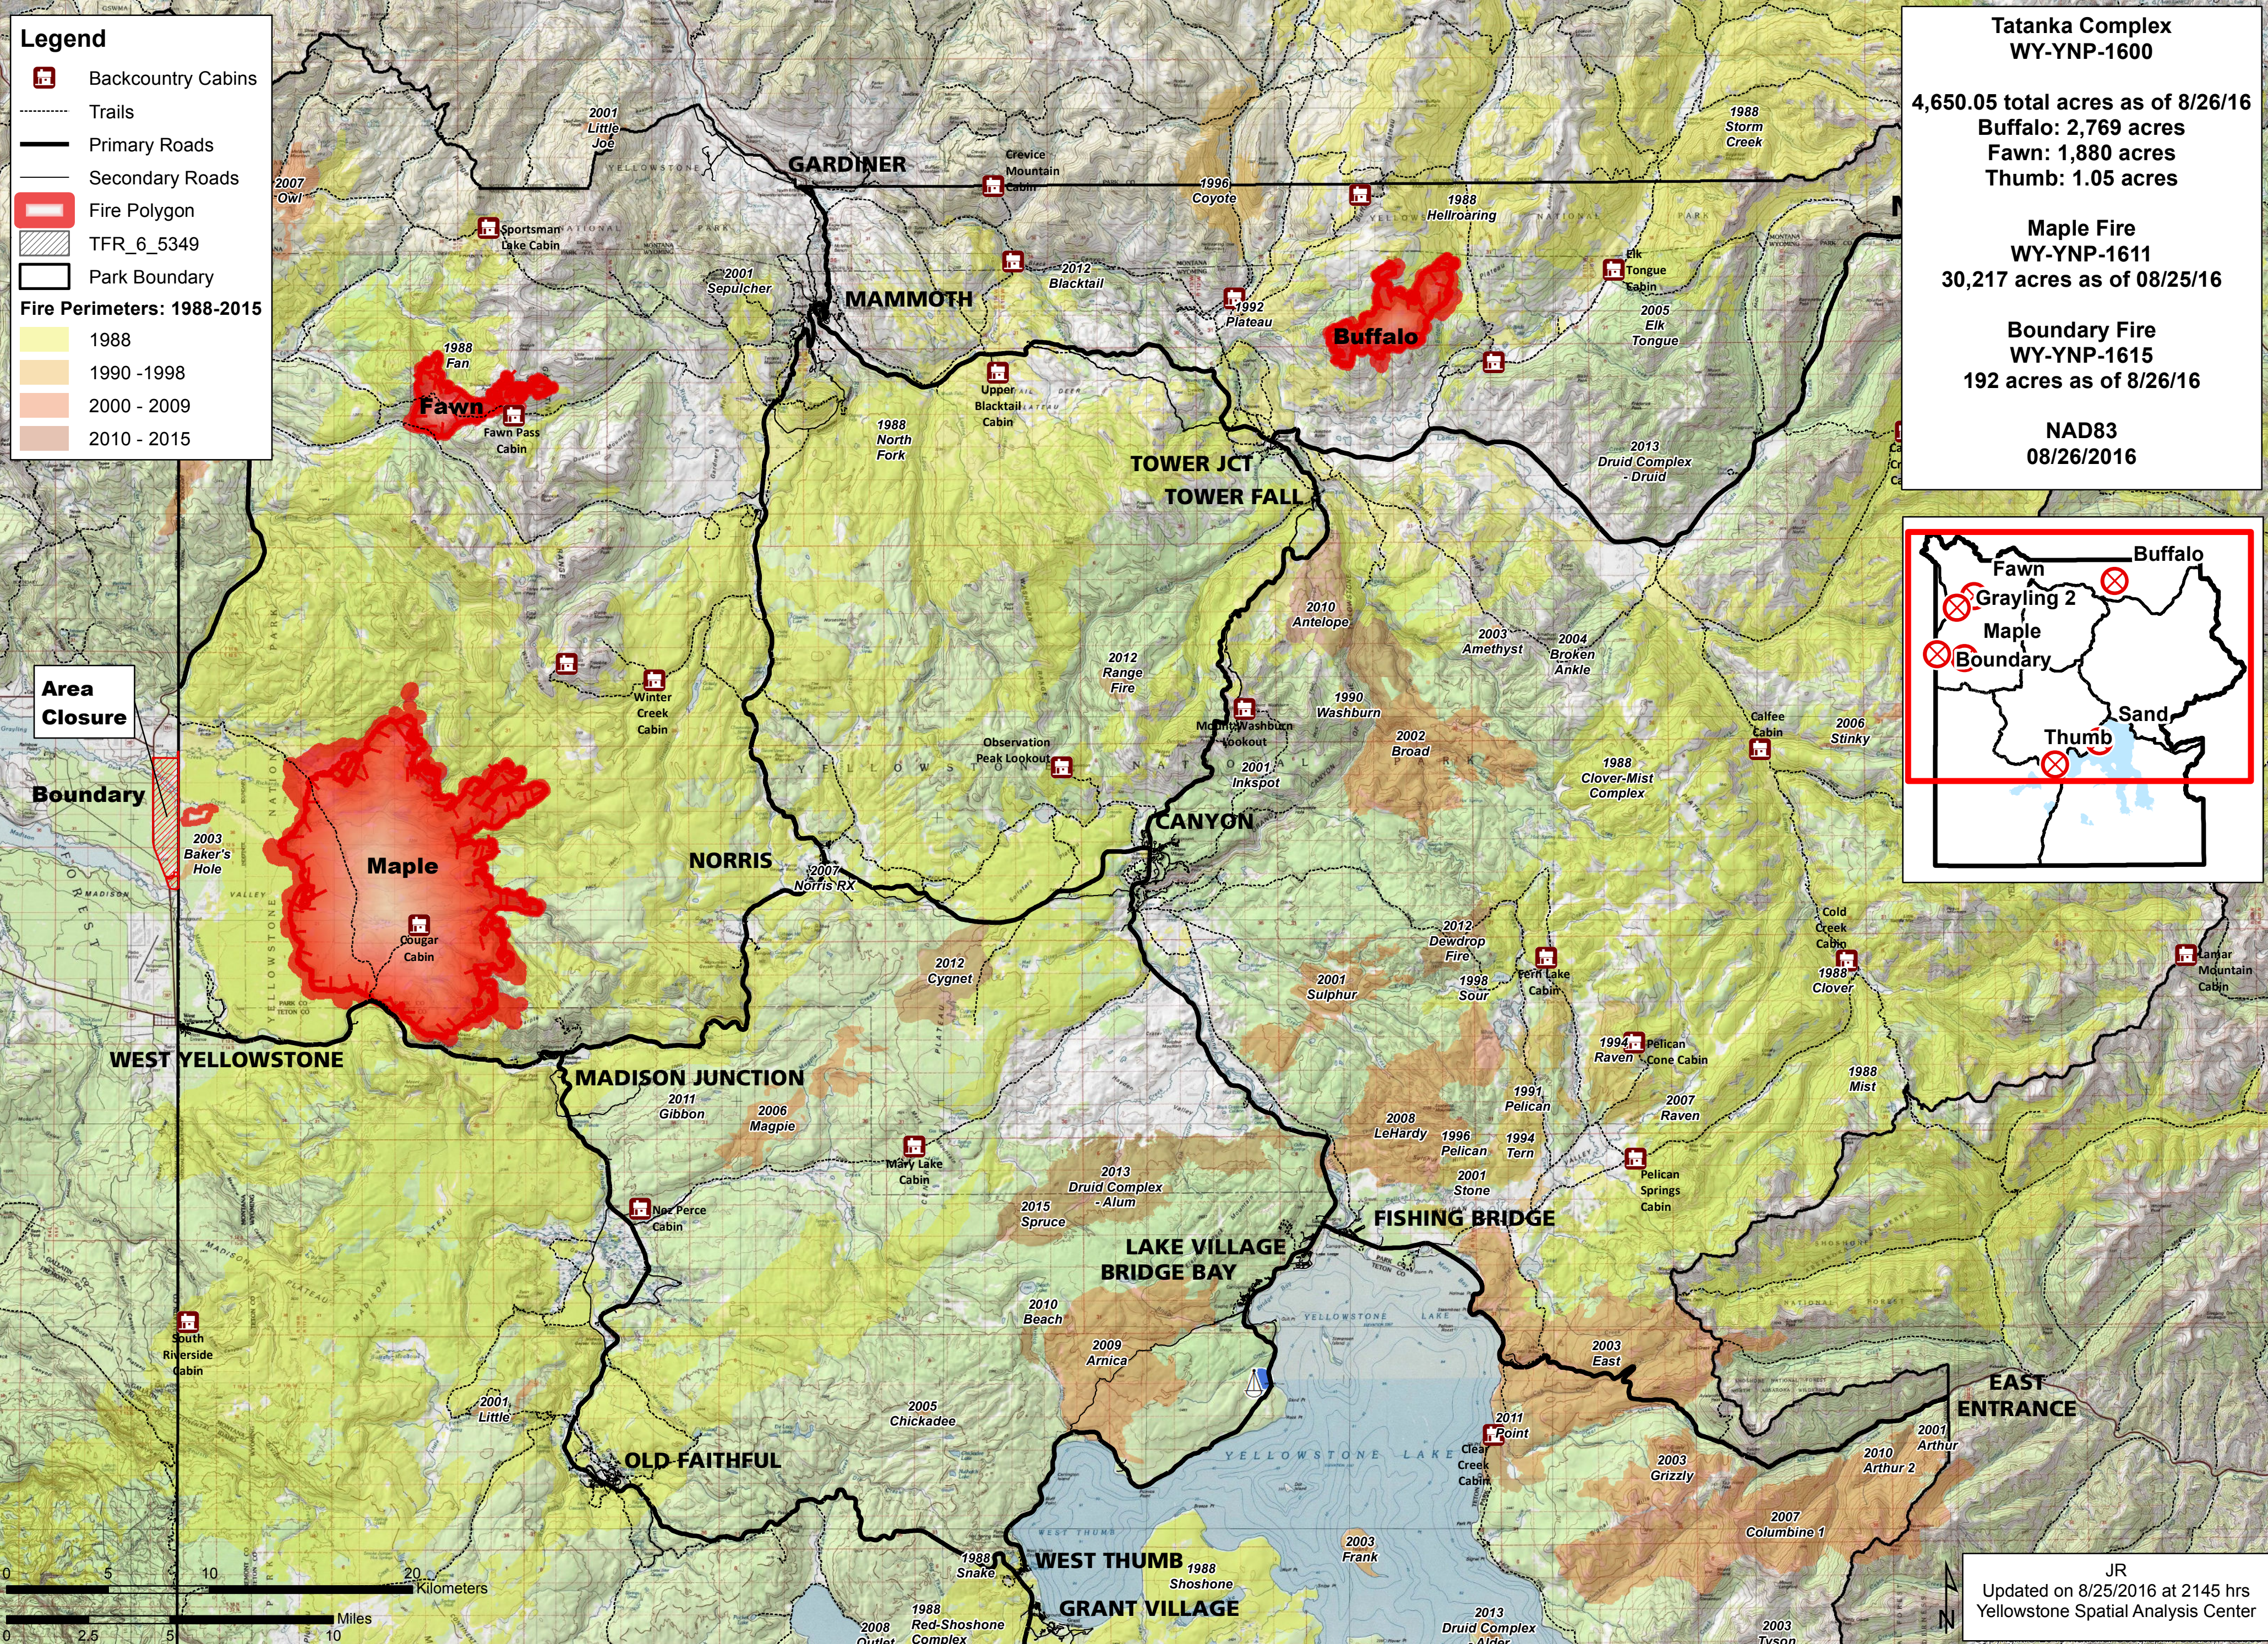

Tatanka Complex

Legend

- Backcountry Cabins
- Trails
- Primary Roads
- Secondary Roads
- Fire Polygon
- TFR_6_5349
- Park Boundary

Fire Perimeters: 1988-2015

- 1988
- 1990 - 1998
- 2000 - 2009
- 2010 - 2015

Tatanka Complex
WY-YNP-1600

4,650.05 total acres as of 8/26/16
 Buffalo: 2,769 acres
 Fawn: 1,880 acres
 Thumb: 1.05 acres

Maple Fire
WY-YNP-1611
30,217 acres as of 08/25/16

Boundary Fire
WY-YNP-1615
192 acres as of 8/26/16

NAD83
08/26/2016

Area Closure

Boundary

JR
Updated on 8/25/2016 at 2145 hrs
Yellowstone Spatial Analysis Center