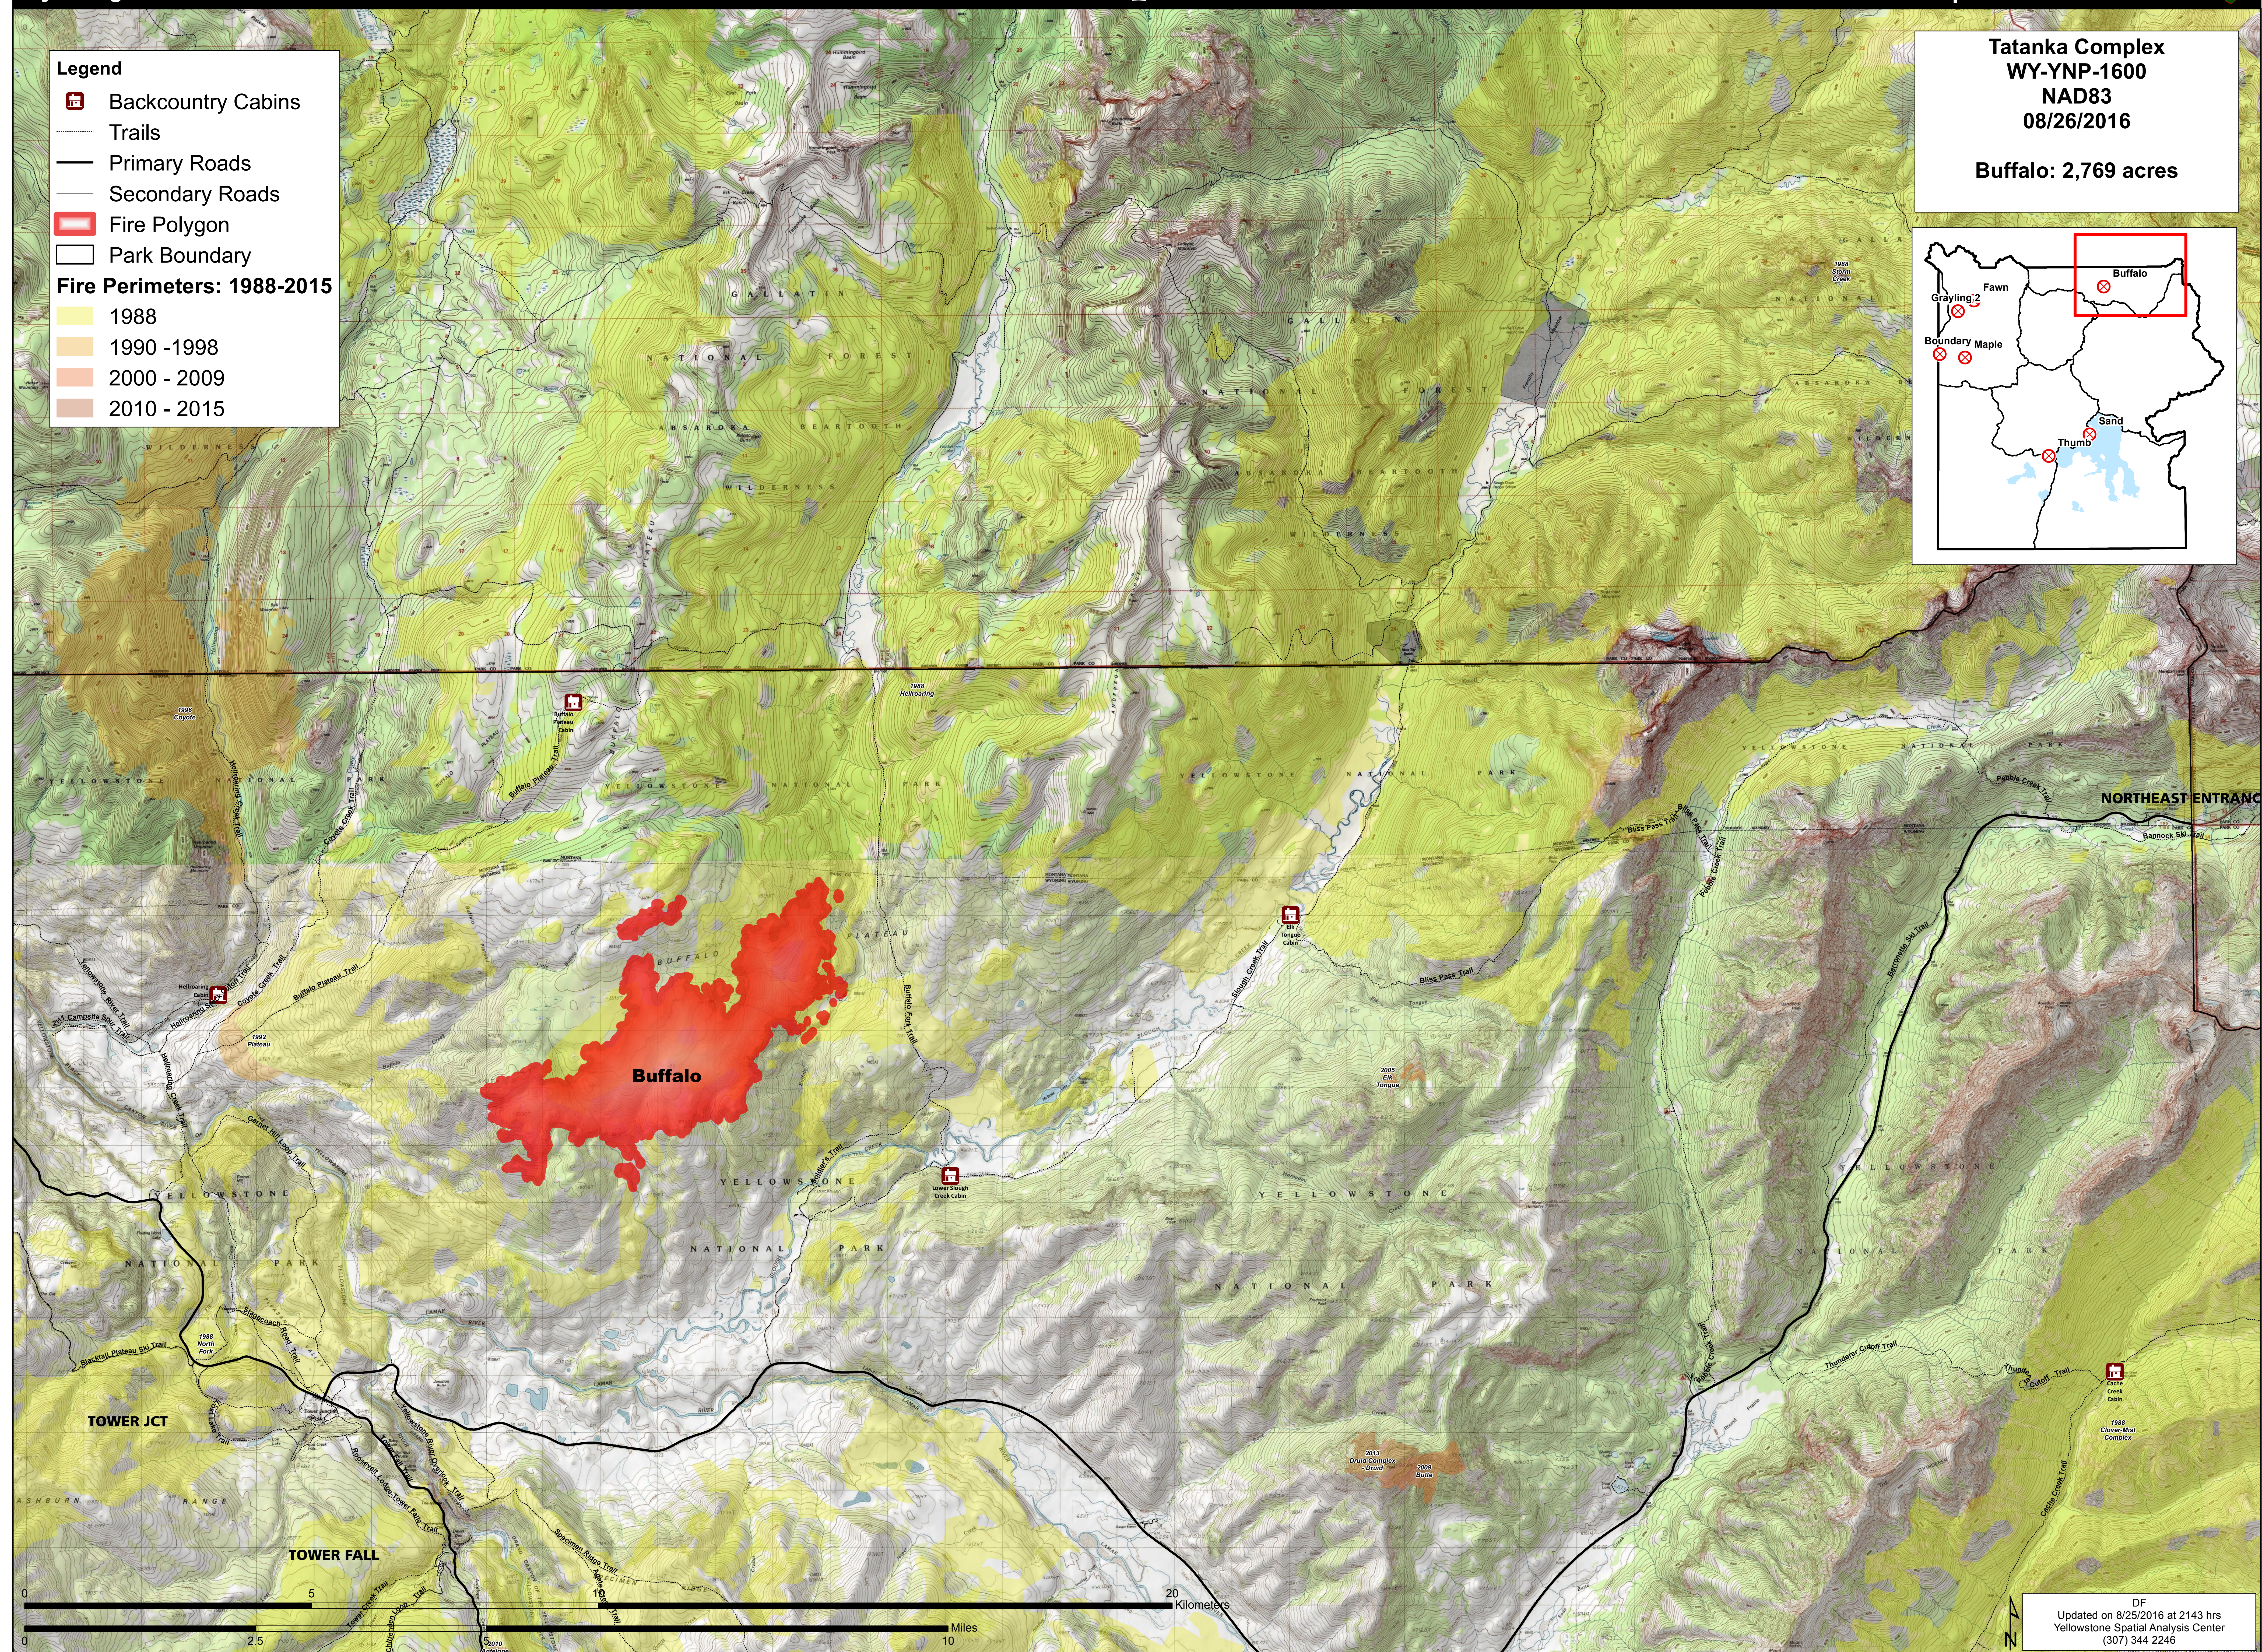

Legend

- Backcountry Cabins
- Trails
- Primary Roads
- Secondary Roads
- Fire Polygon
- Park Boundary

Fire Perimeters: 1988-2015

- 1988
- 1990 - 1998
- 2000 - 2009
- 2010 - 2015

Tatanka Complex
WY-YNP-1600
NAD83
08/26/2016

Buffalo: 2,769 acres

DF
Updated on 8/25/2016 at 2143 hrs
Yellowstone Spatial Analysis Center
(307) 344 2246