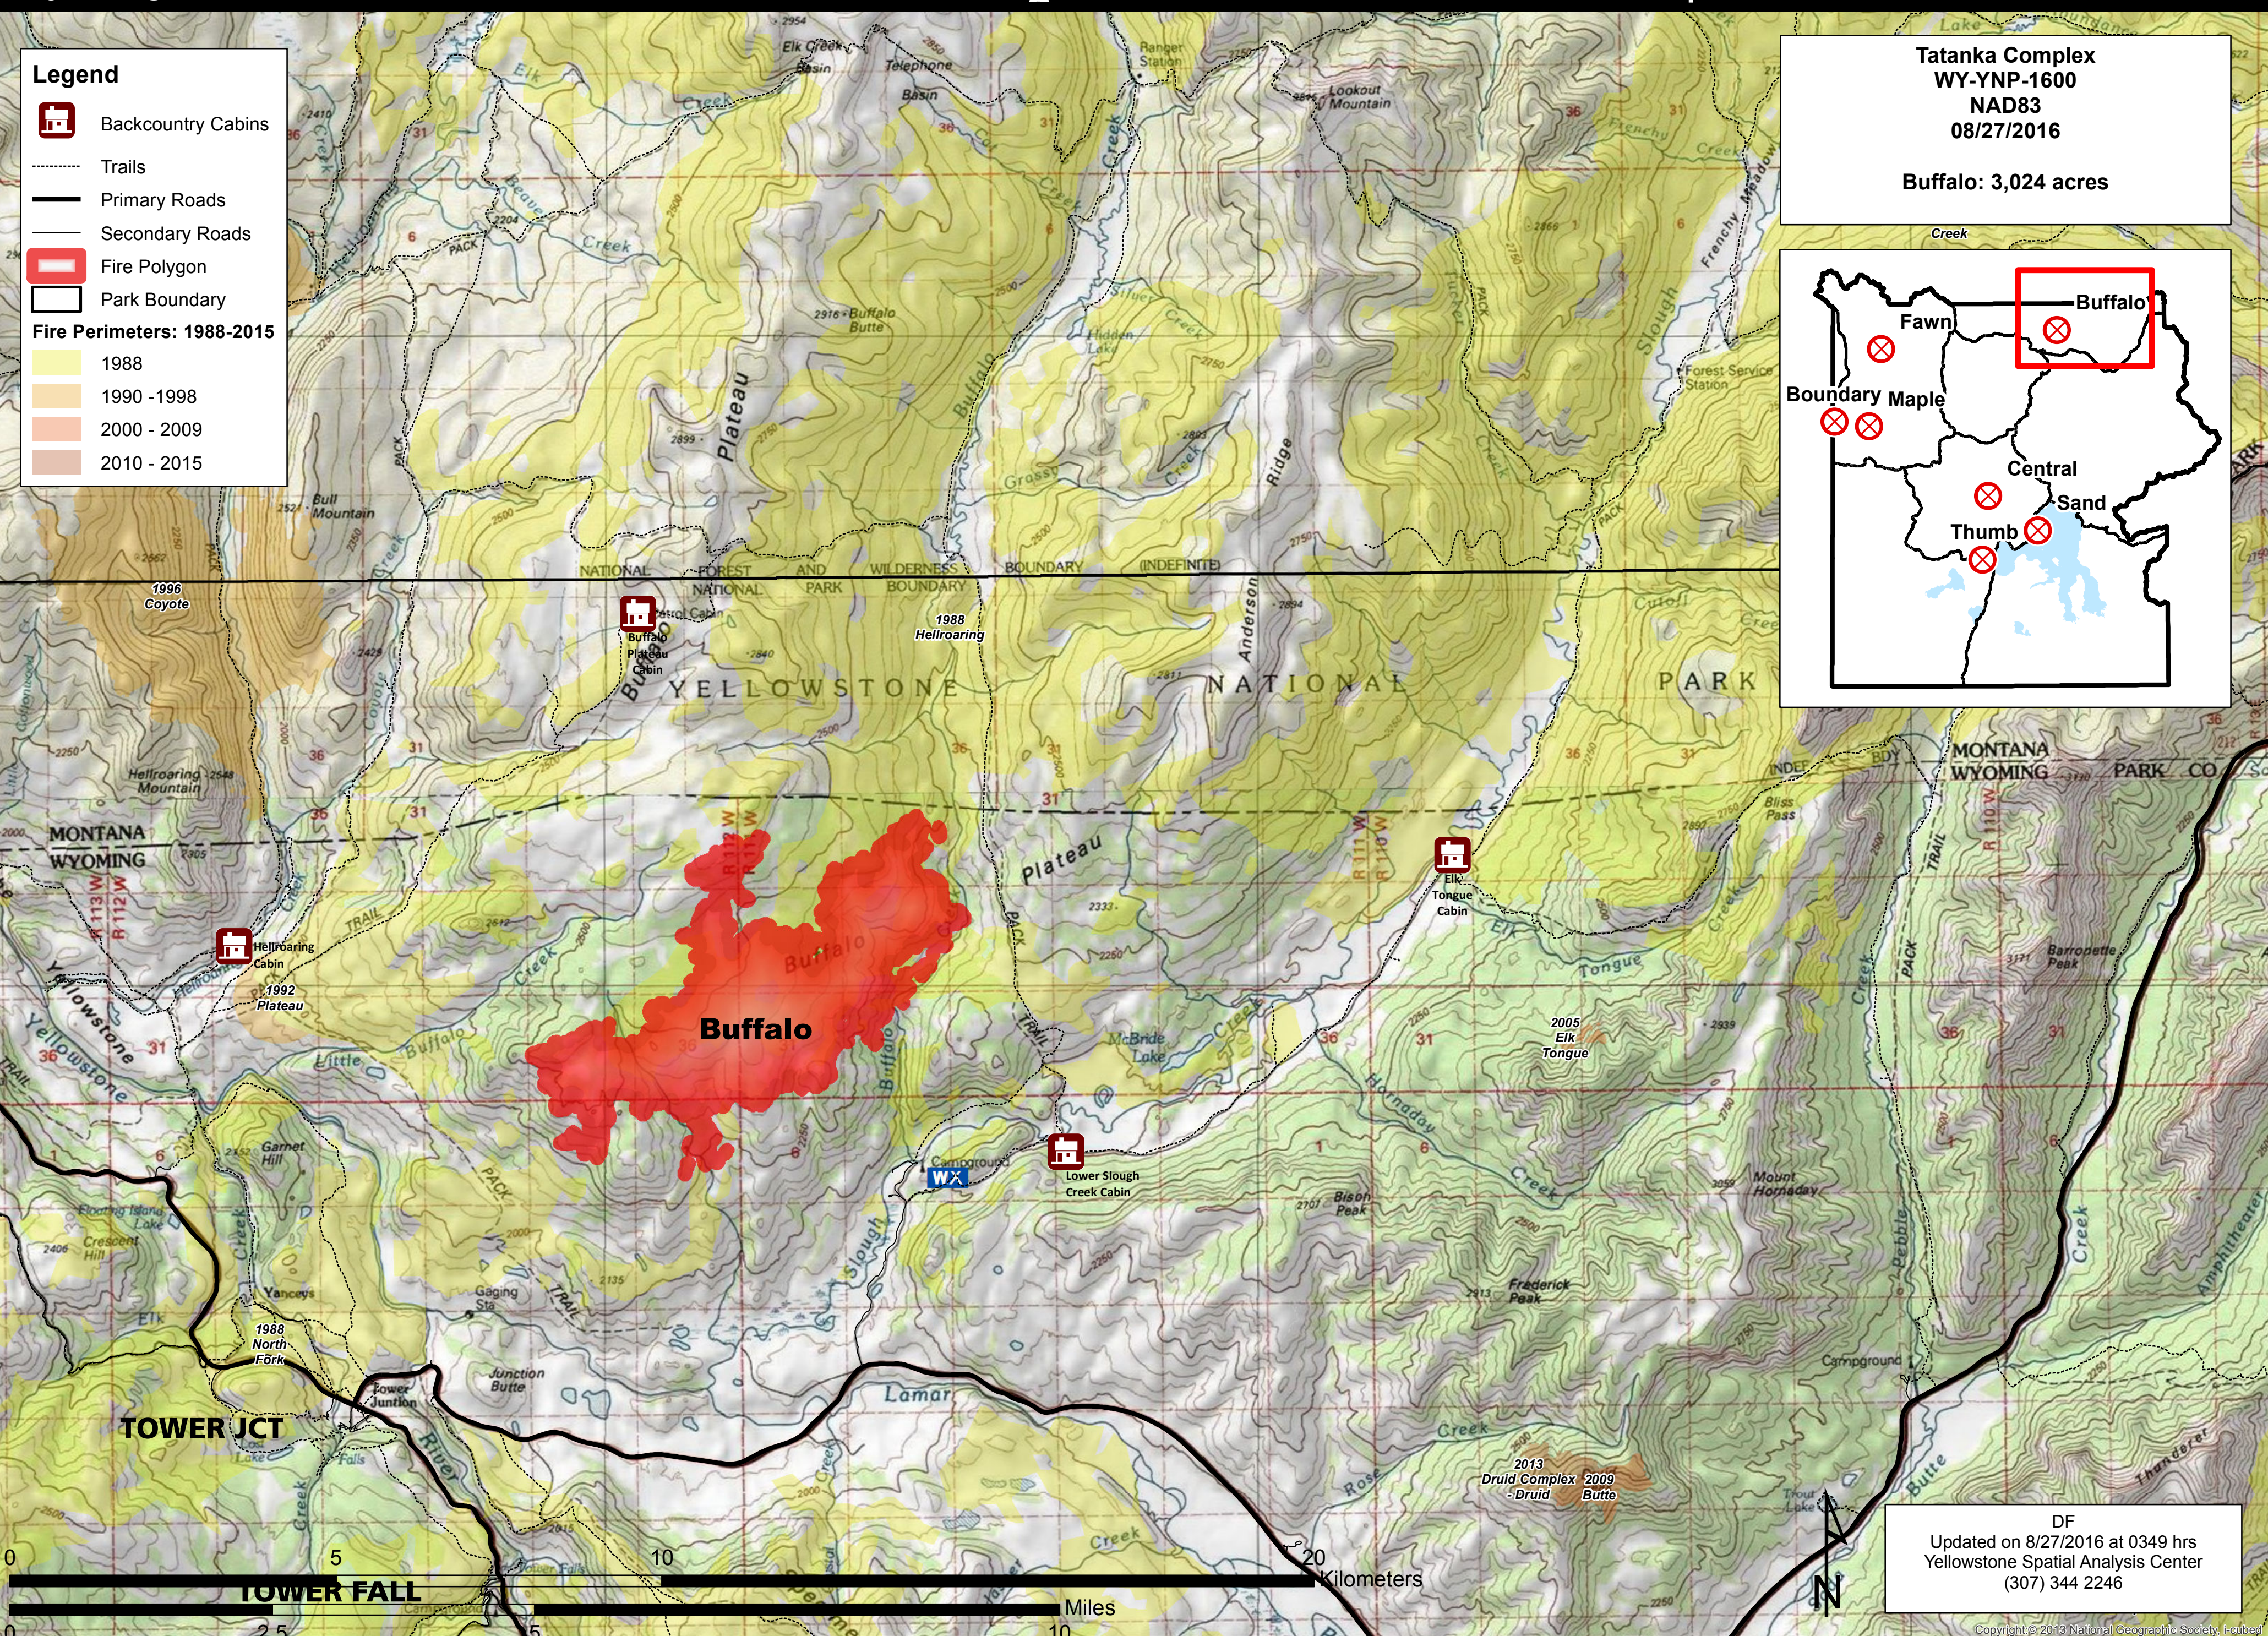

Legend

- Backcountry Cabins
- Trails
- Primary Roads
- Secondary Roads
- Fire Polygon
- Park Boundary

Fire Perimeters: 1988-2015

- 1988
- 1990 - 1998
- 2000 - 2009
- 2010 - 2015

Tatanka Complex
WY-YNP-1600
NAD83
08/27/2016

Buffalo: 3,024 acres

DF
Updated on 8/27/2016 at 0349 hrs
Yellowstone Spatial Analysis Center
(307) 344 2246