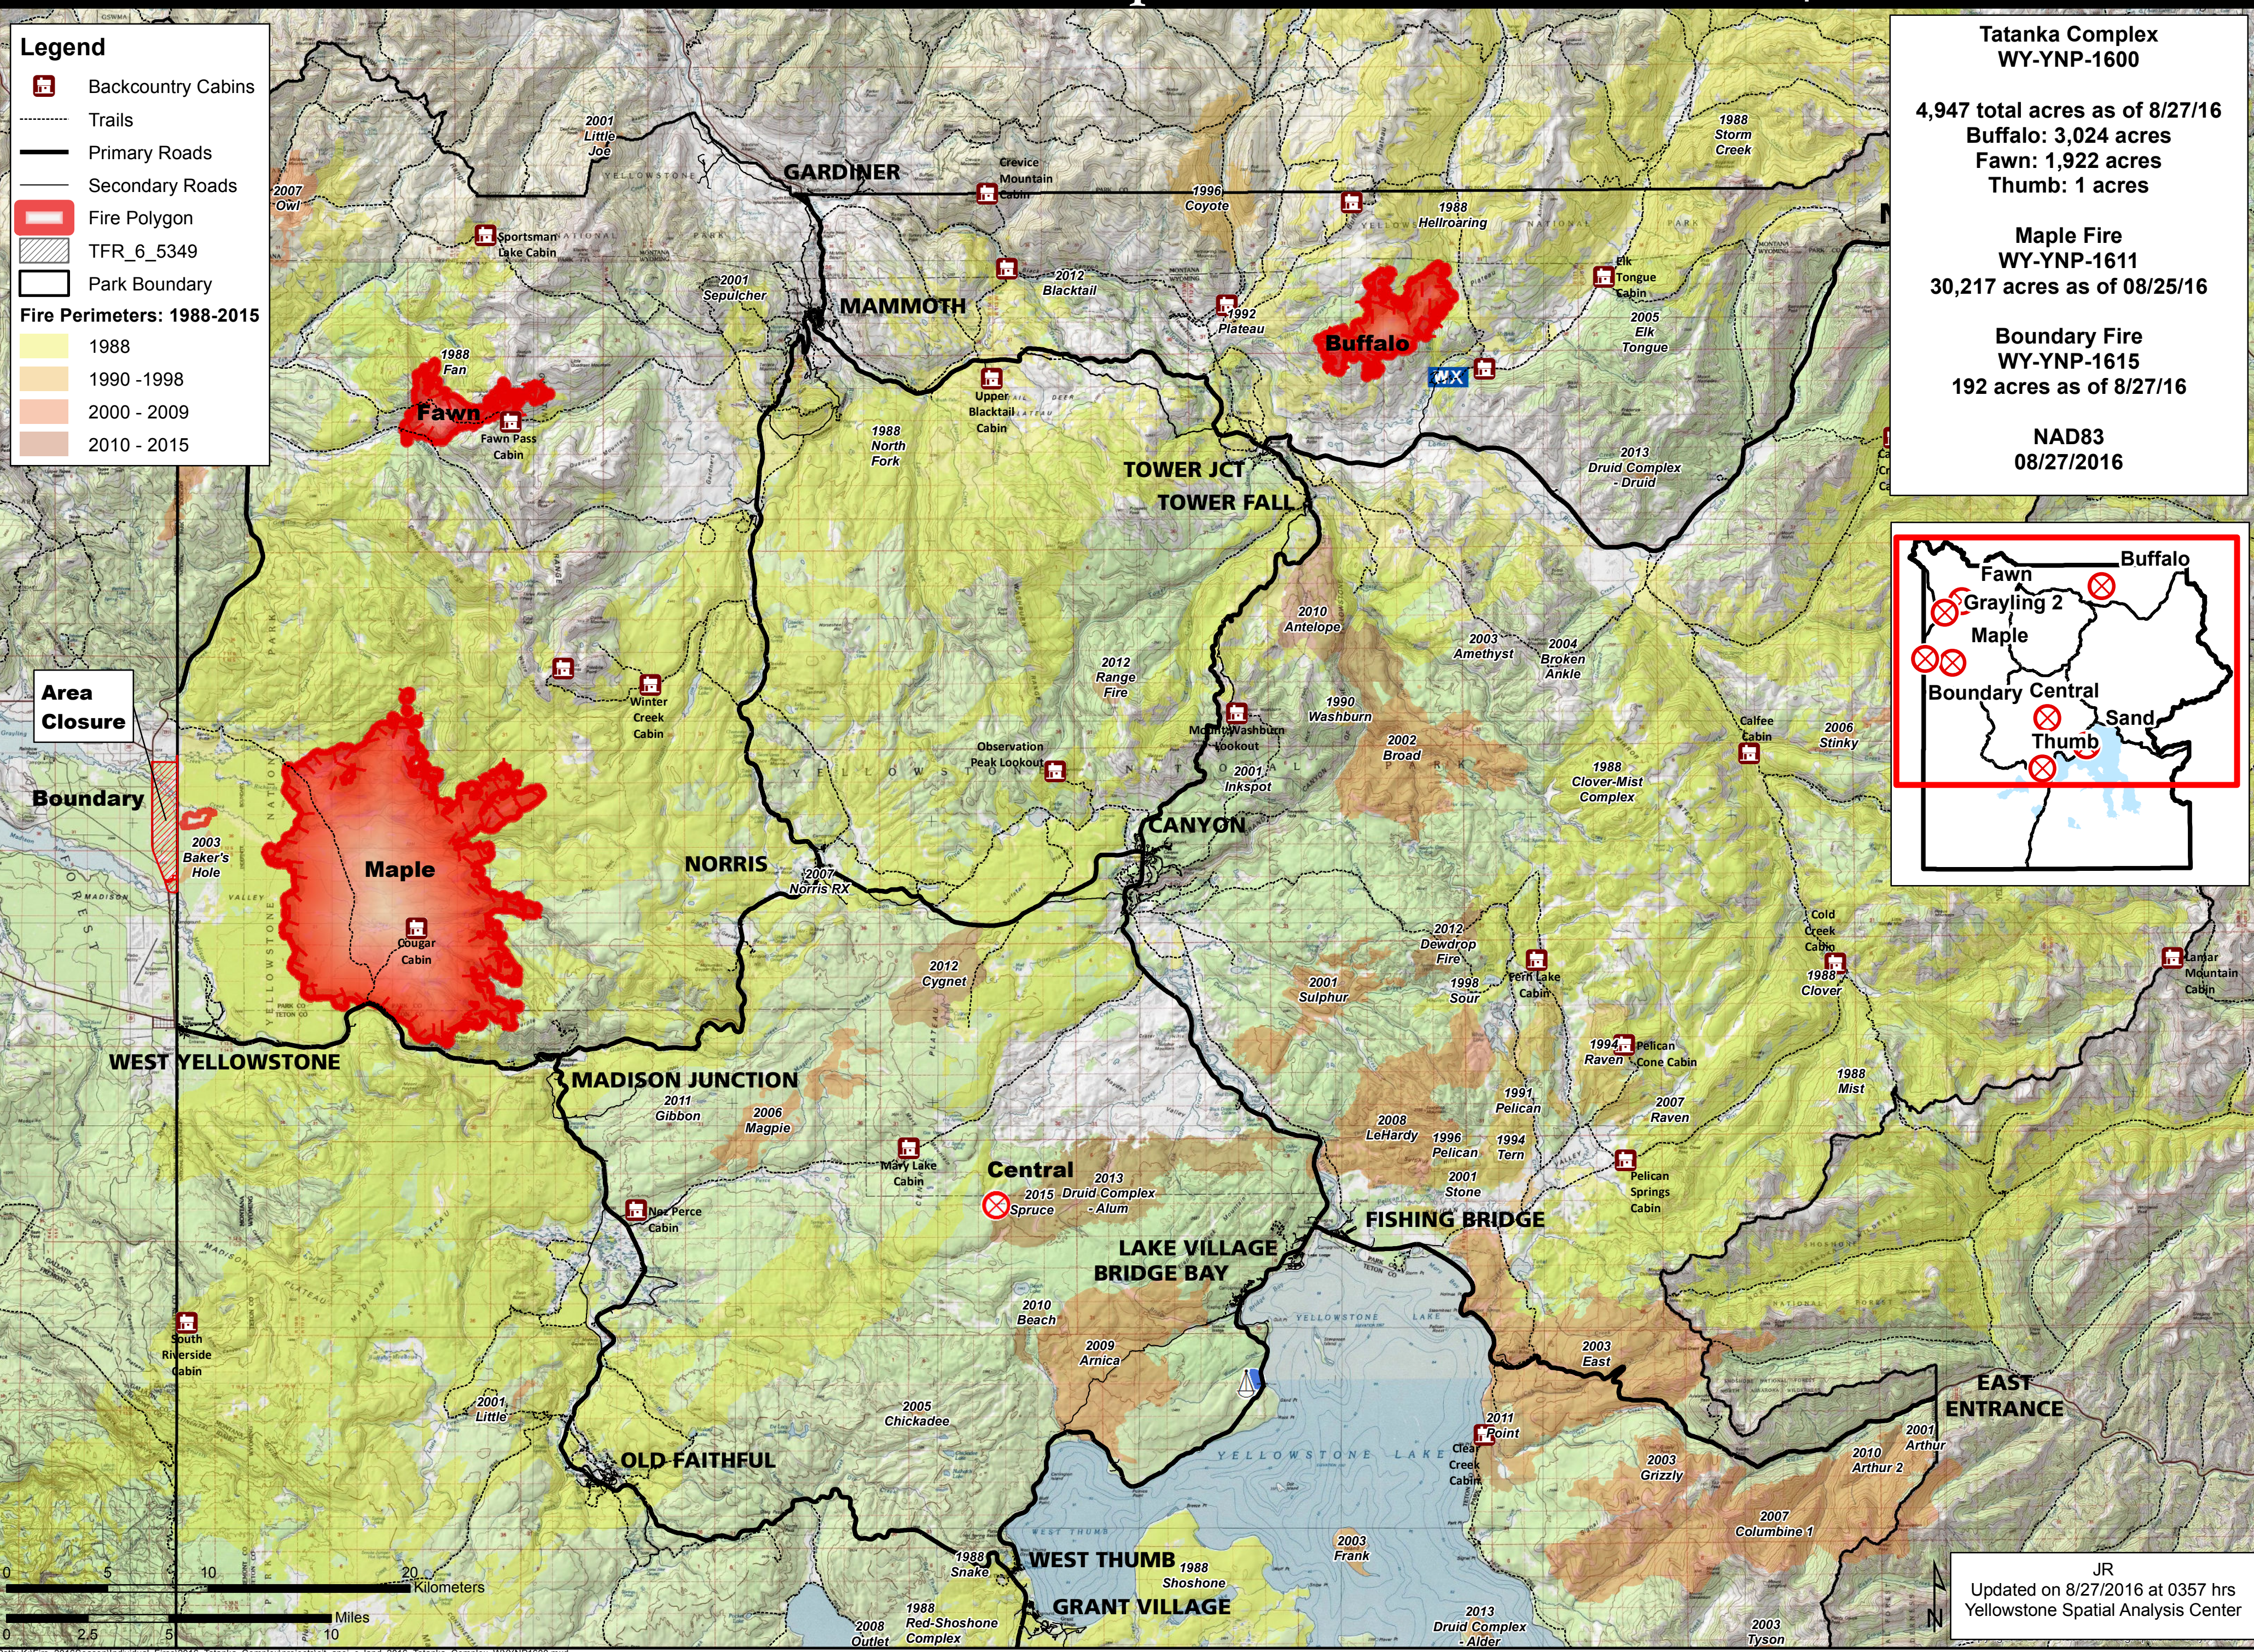

Tatanka Complex

Legend

- Backcountry Cabins
- Trails
- Primary Roads
- Secondary Roads
- Fire Polygon
- TFR_6_5349
- Park Boundary

Fire Perimeters: 1988-2015

- 1988
- 1990 - 1998
- 2000 - 2009
- 2010 - 2015

Tatanka Complex
WY-YNP-1600

4,947 total acres as of 8/27/16
 Buffalo: 3,024 acres
 Fawn: 1,922 acres
 Thumb: 1 acres

Maple Fire
WY-YNP-1611
30,217 acres as of 08/25/16

Boundary Fire
WY-YNP-1615
192 acres as of 8/27/16

NAD83
08/27/2016

Area Closure

Boundary

JR
Updated on 8/27/2016 at 0357 hrs
Yellowstone Spatial Analysis Center