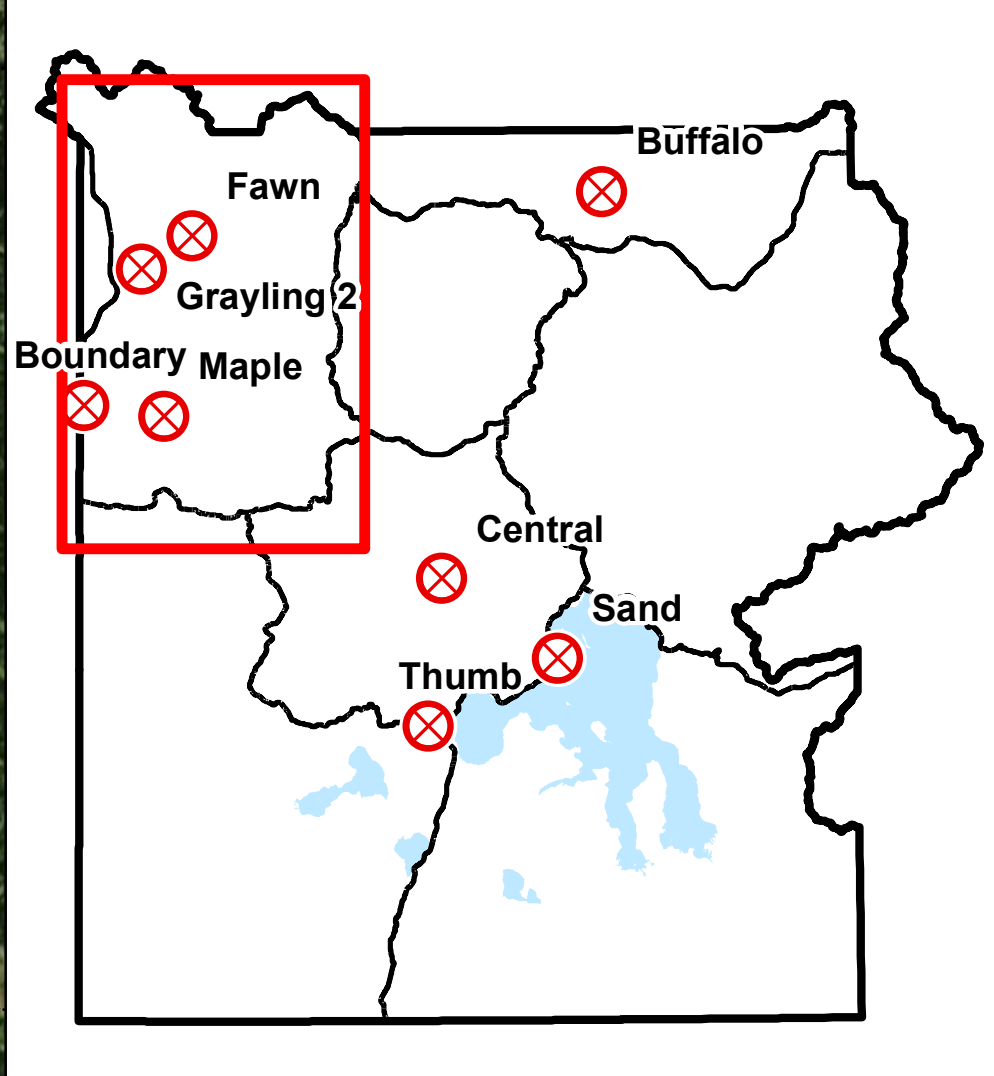

- Backcountry Cabins
- Trails
- Primary Roads
- Secondary Roads
- Aircraft Avoidance Zones
- Park Boundary
- Area Closure
- Fire Polygon

Fire Perimeters: 1988-2015

- 1988
- 1990 - 1998
- 2000 - 2009
- 2010 - 2015

**Tatanka Complex
WY-YNP-1600**

4,947 total acres as of 8/27/2016
Buffalo: 3,024 acres
Fawn: 1,922 acres
Thumb: 1 acres

**Maple Fire
WY-YNP-1611**
Maple: 30,217 acres as of 08/25/16

**Boundary Fire
WY-YNP-1615**
192 acres as of 8/27/16

**NAD83
08/27/2016**

DF
Updated on 8/27/2016 at 0436 hrs
Yellowstone Spatial Analysis Center
(307) 344 2246