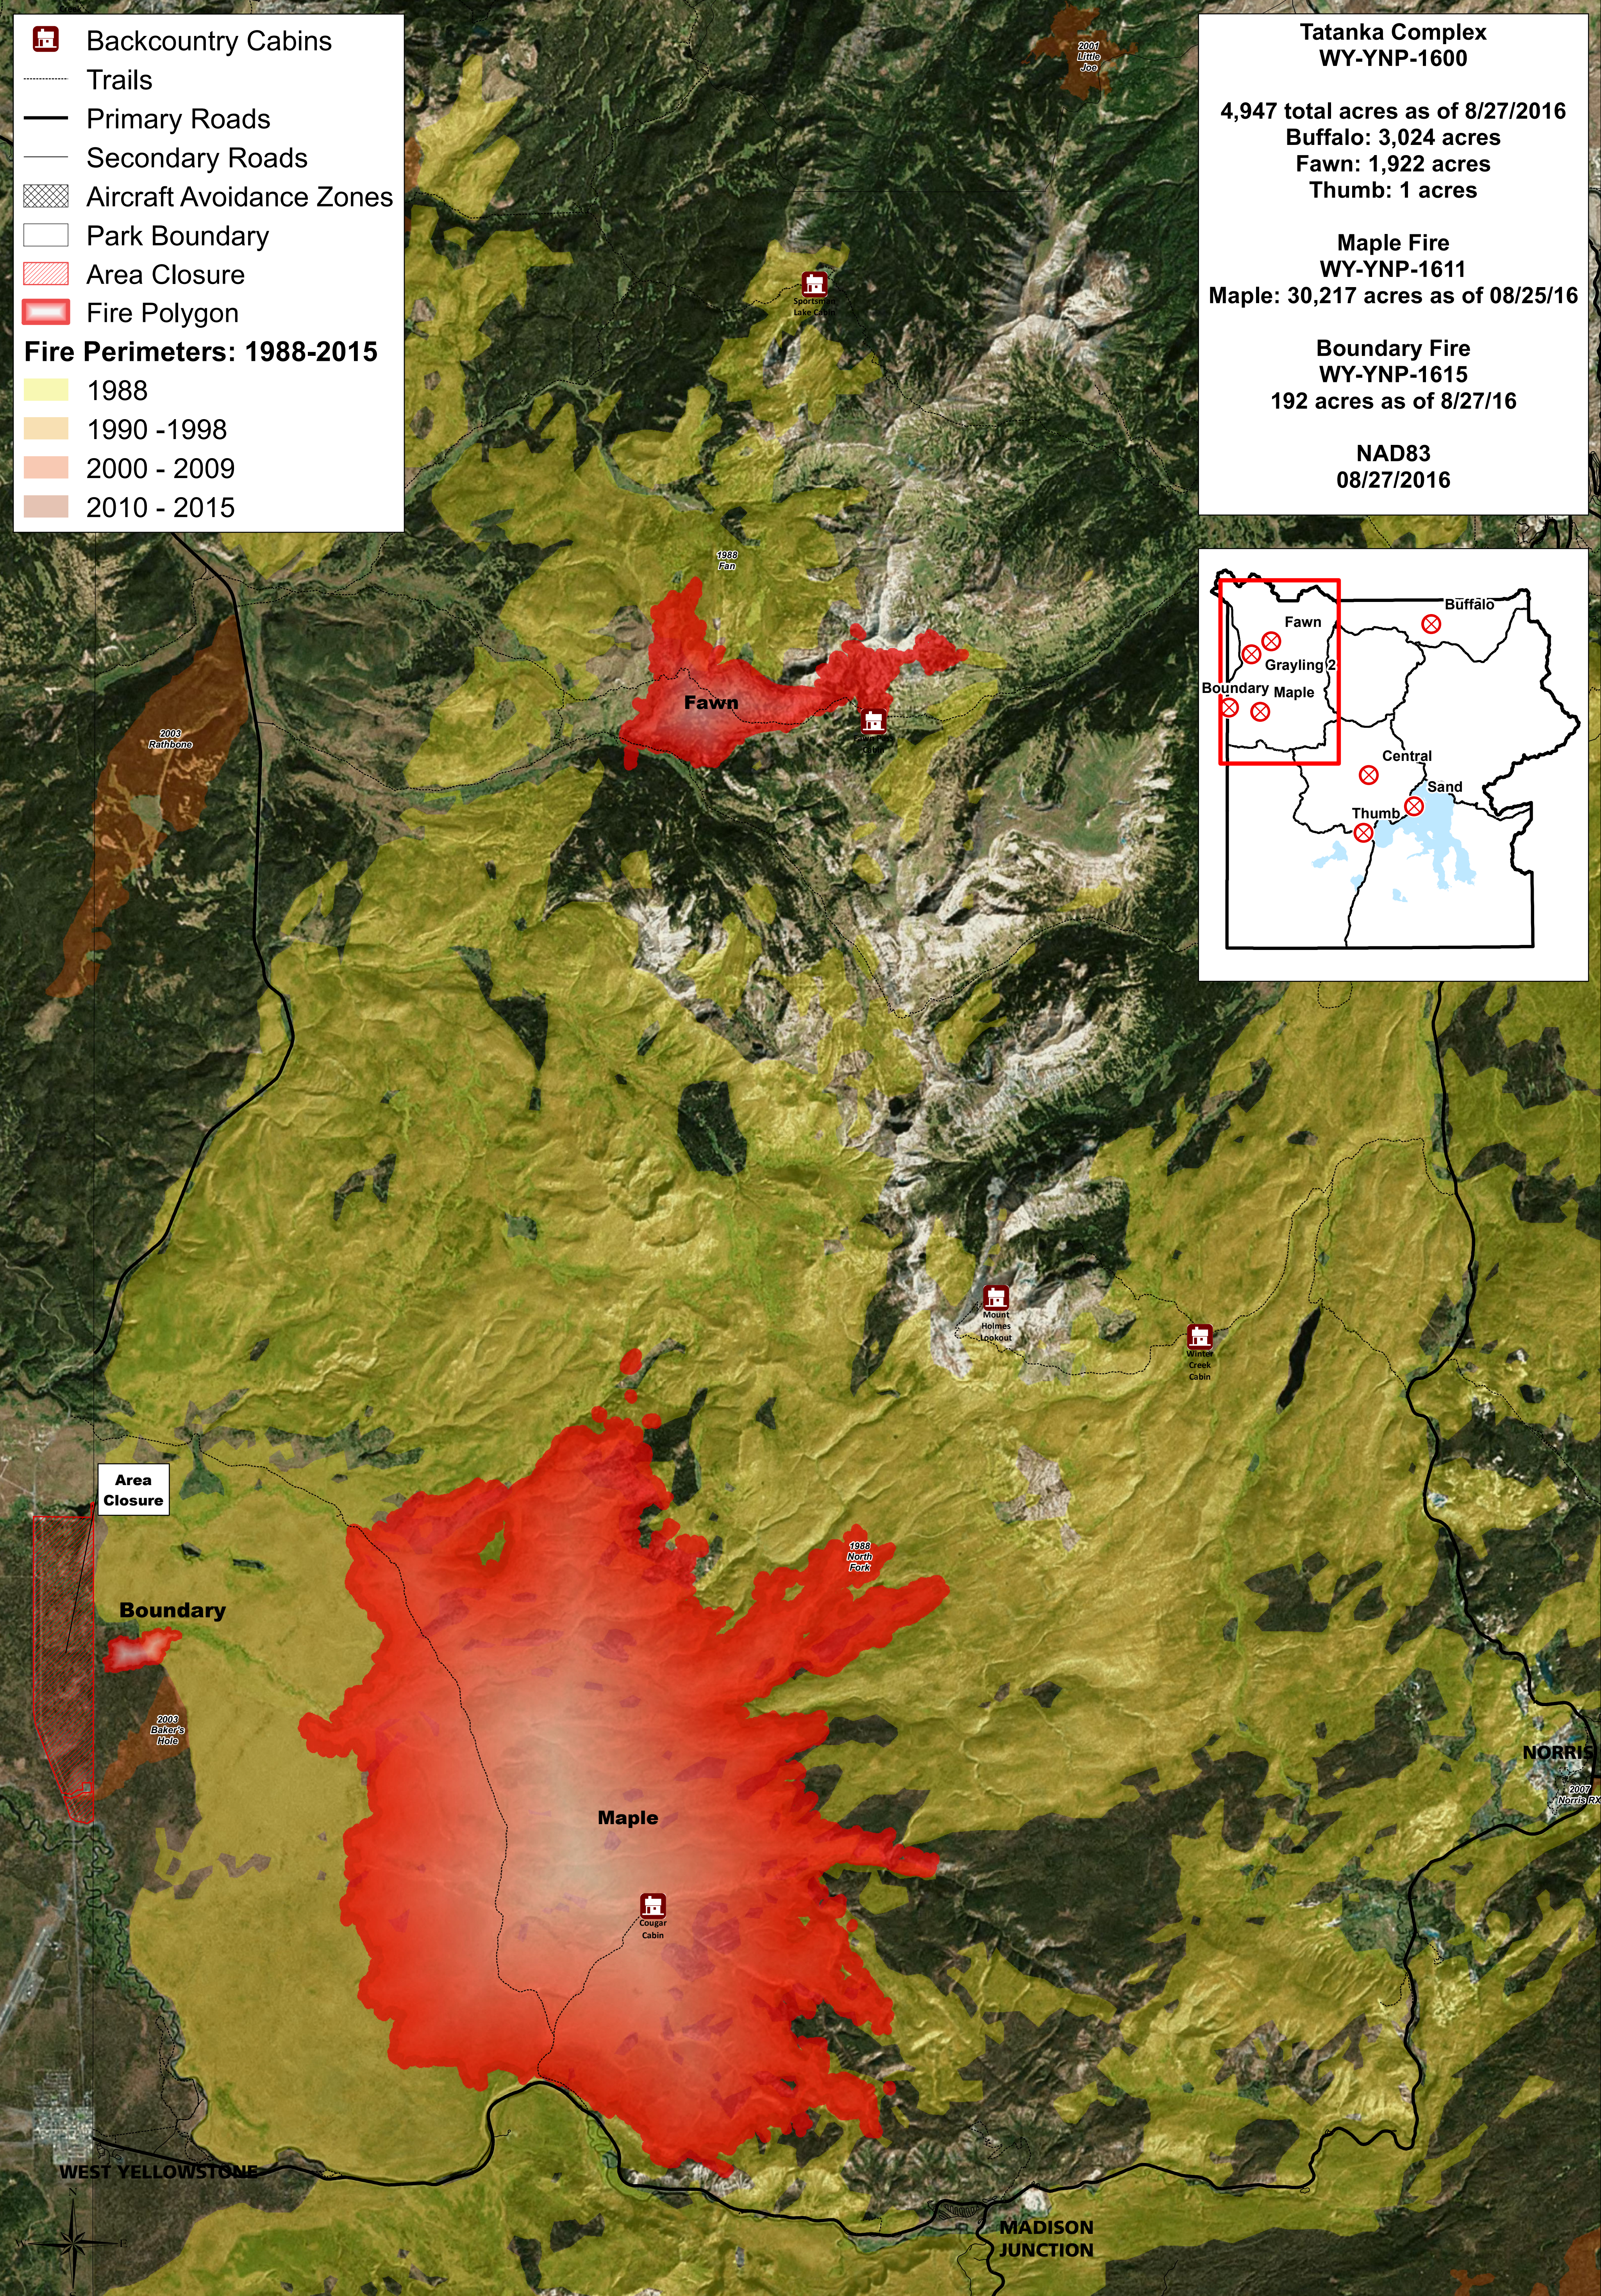

- Backcountry Cabins
- Trails
- Primary Roads
- Secondary Roads
- Aircraft Avoidance Zones
- Park Boundary
- Area Closure
- Fire Polygon

Fire Perimeters: 1988-2015

- 1988
- 1990 - 1998
- 2000 - 2009
- 2010 - 2015

**Tatanka Complex
WY-YNP-1600**

4,947 total acres as of 8/27/2016
 Buffalo: 3,024 acres
 Fawn: 1,922 acres
 Thumb: 1 acres

**Maple Fire
WY-YNP-1611**
 Maple: 30,217 acres as of 08/25/16

**Boundary Fire
WY-YNP-1615**
 192 acres as of 8/27/16

**NAD83
08/27/2016**

DF
 Updated on 8/27/2016 at 0436 hrs
 Yellowstone Spatial Analysis Center
 (307) 344 2246