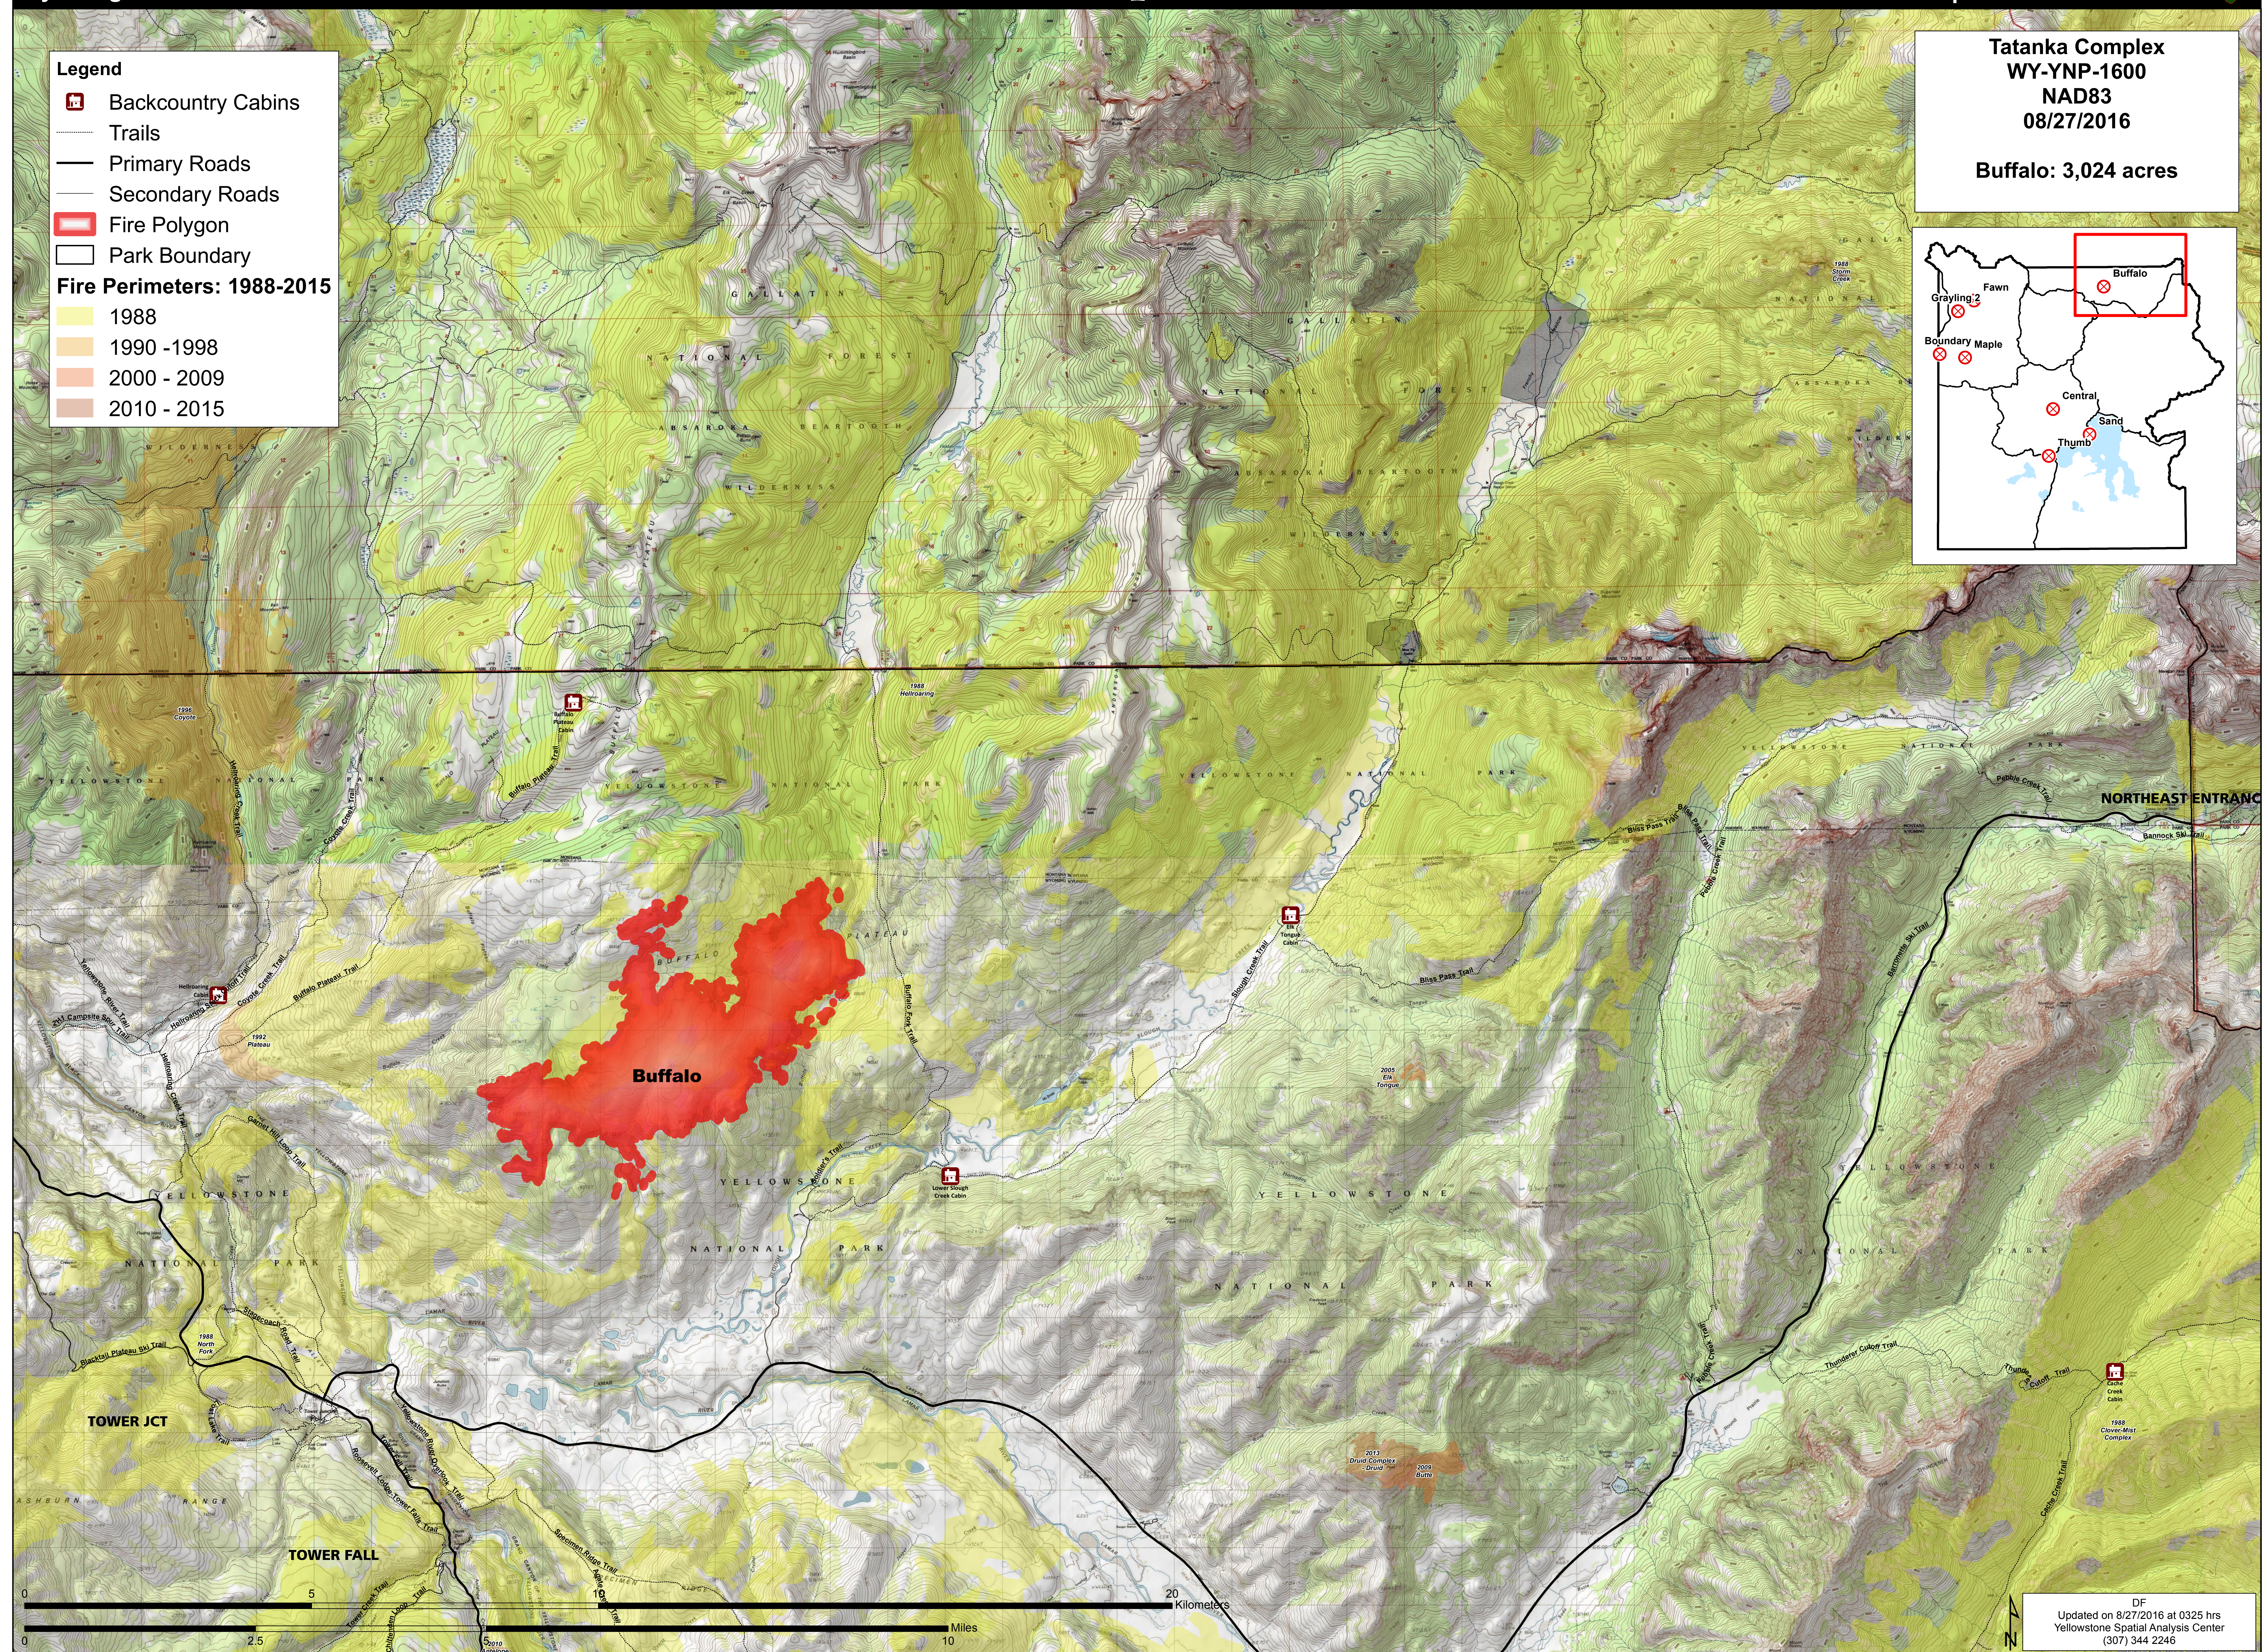

Legend

- Backcountry Cabins
- Trails
- Primary Roads
- Secondary Roads
- Fire Polygon
- Park Boundary

Fire Perimeters: 1988-2015

- 1988
- 1990 - 1998
- 2000 - 2009
- 2010 - 2015

Tatanka Complex
WY-YNP-1600
NAD83
08/27/2016

Buffalo: 3,024 acres

DF
Updated on 8/27/2016 at 0325 hrs
Yellowstone Spatial Analysis Center
(307) 344 2246