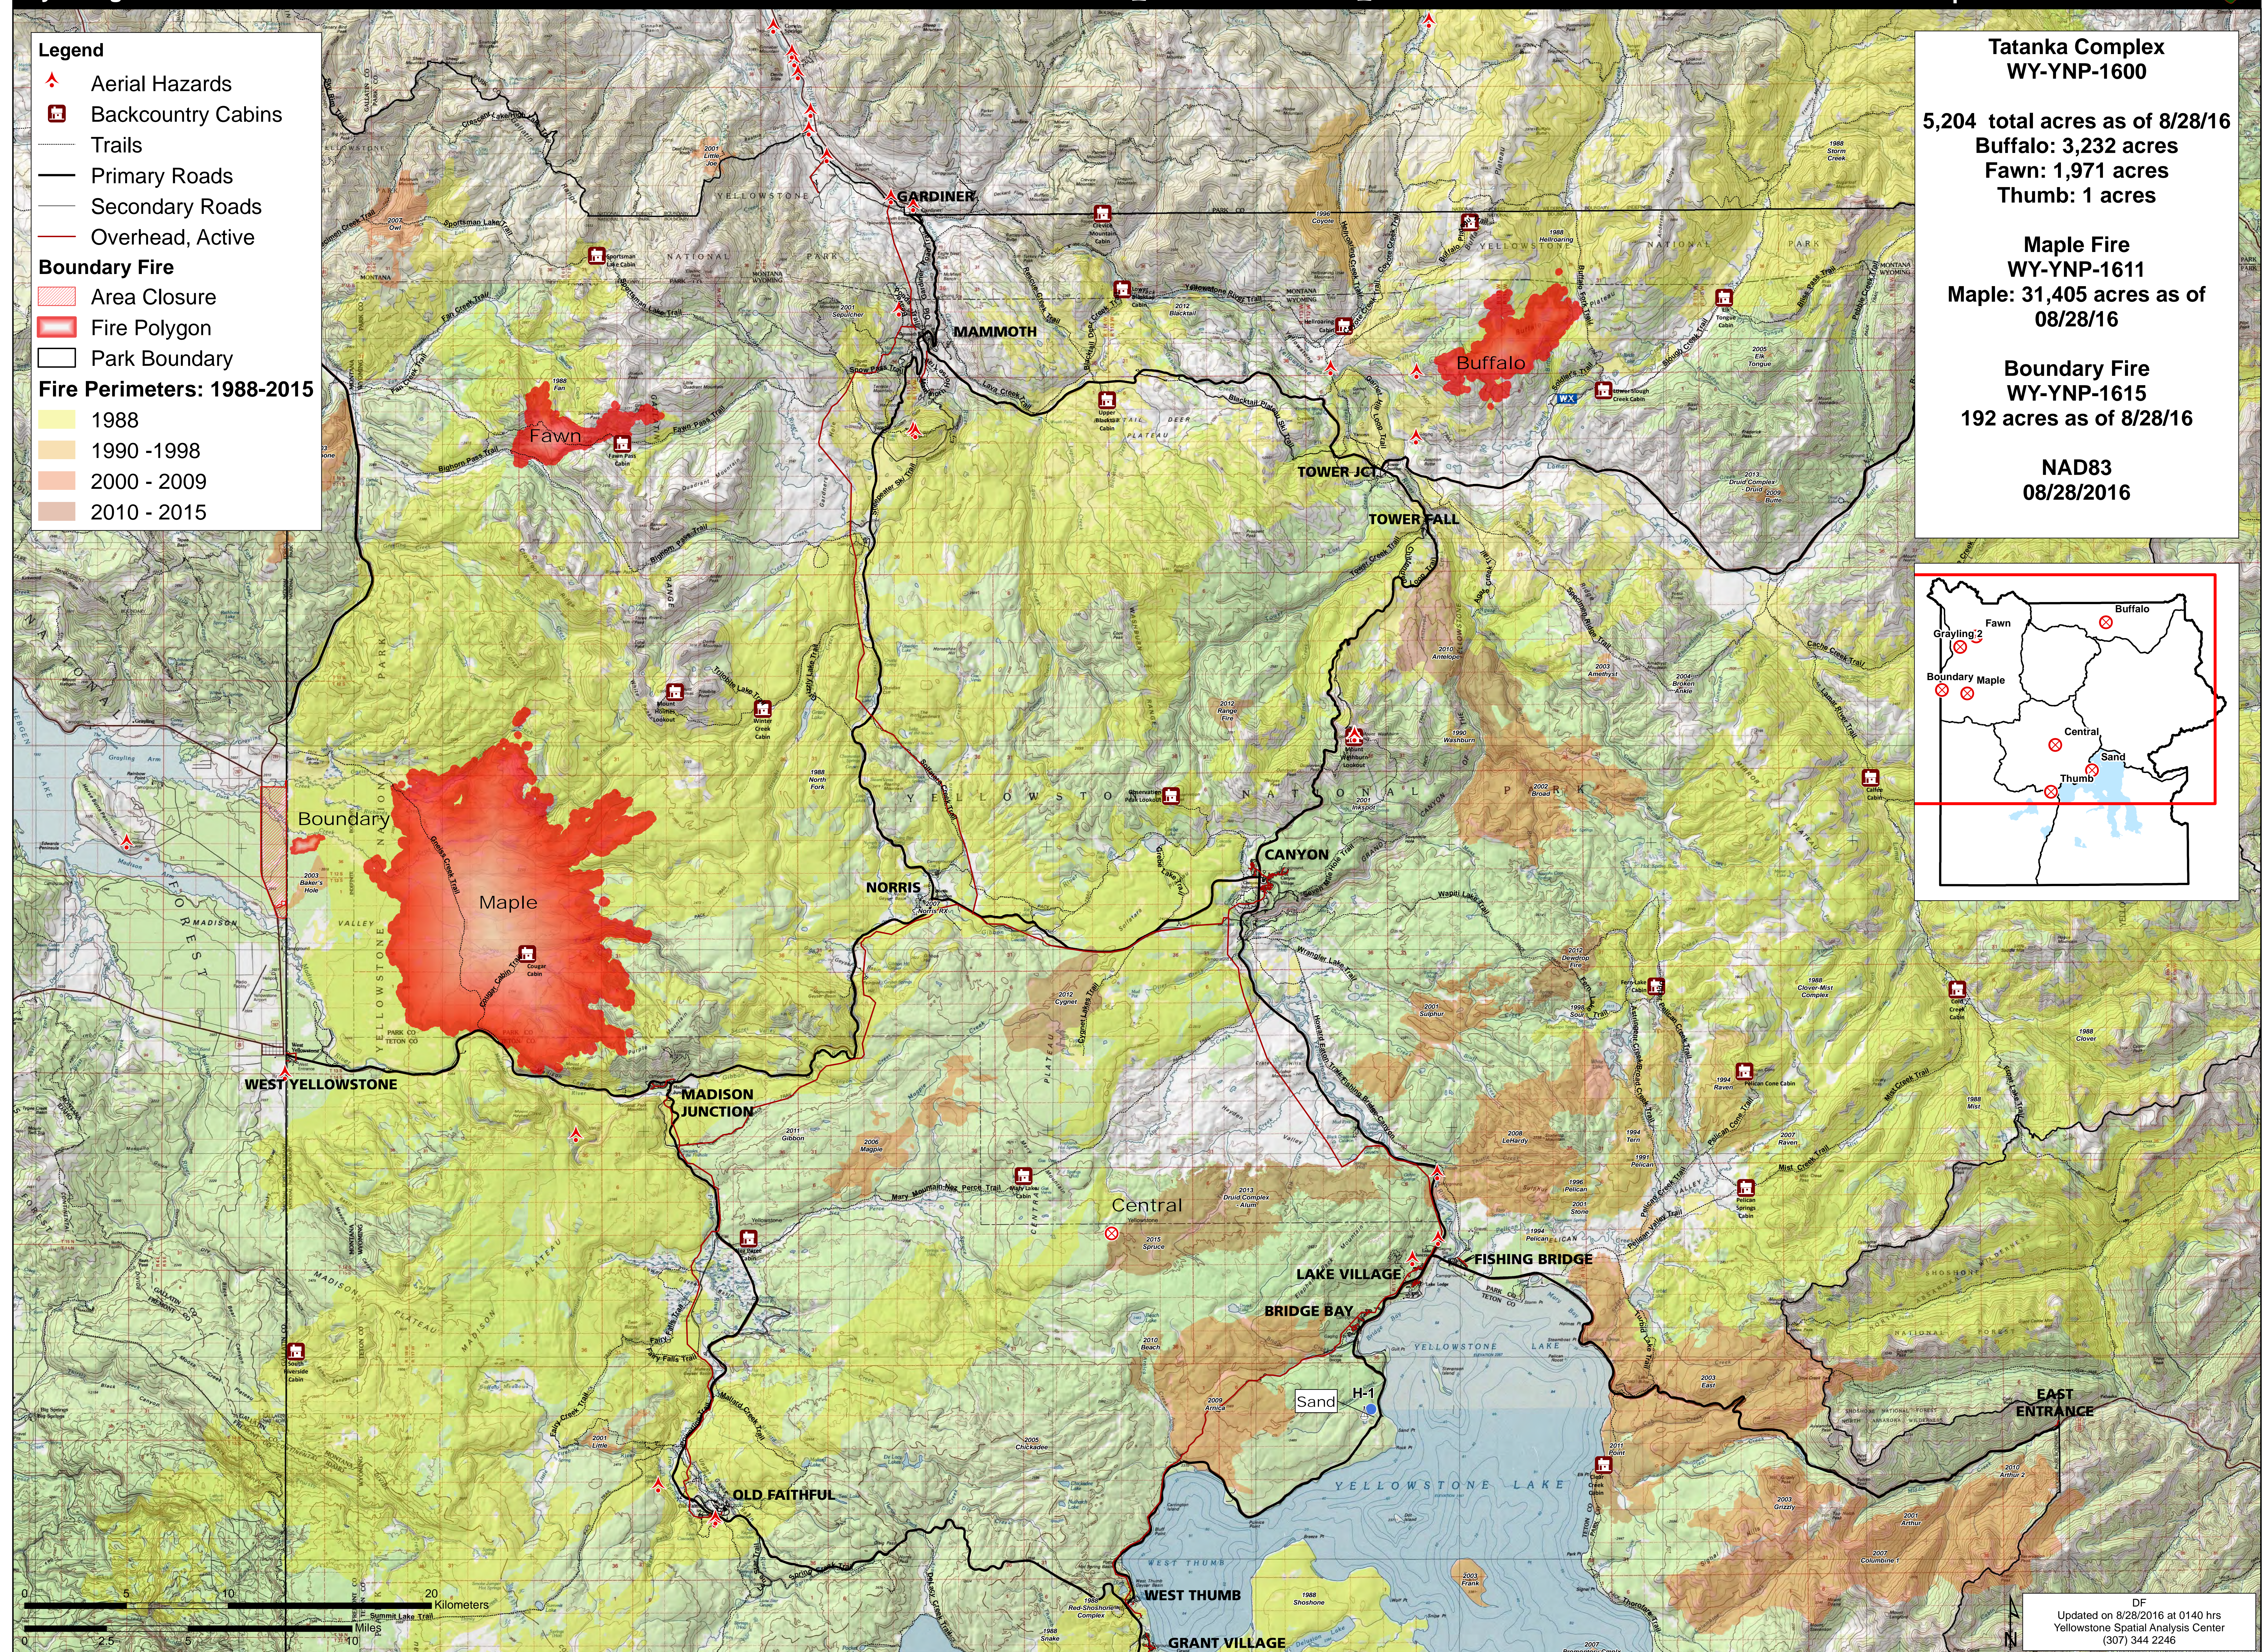

Legend

- Aerial Hazards
- Backcountry Cabins
- Trails
- Primary Roads
- Secondary Roads
- Overhead, Active
- **Boundary Fire**
- Area Closure
- Fire Polygon
- Park Boundary
- **Fire Perimeters: 1988-2015**
- 1988
- 1990 - 1998
- 2000 - 2009
- 2010 - 2015

Tatanka Complex
WY-YNP-1600

5,204 total acres as of 8/28/16
Buffalo: 3,232 acres
Fawn: 1,971 acres
Thumb: 1 acres

Maple Fire
WY-YNP-1611
Maple: 31,405 acres as of 08/28/16

Boundary Fire
WY-YNP-1615
192 acres as of 8/28/16

NAD83
08/28/2016

DF
Updated on 8/28/2016 at 0140 hrs
Yellowstone Spatial Analysis Center
(307) 344 2246