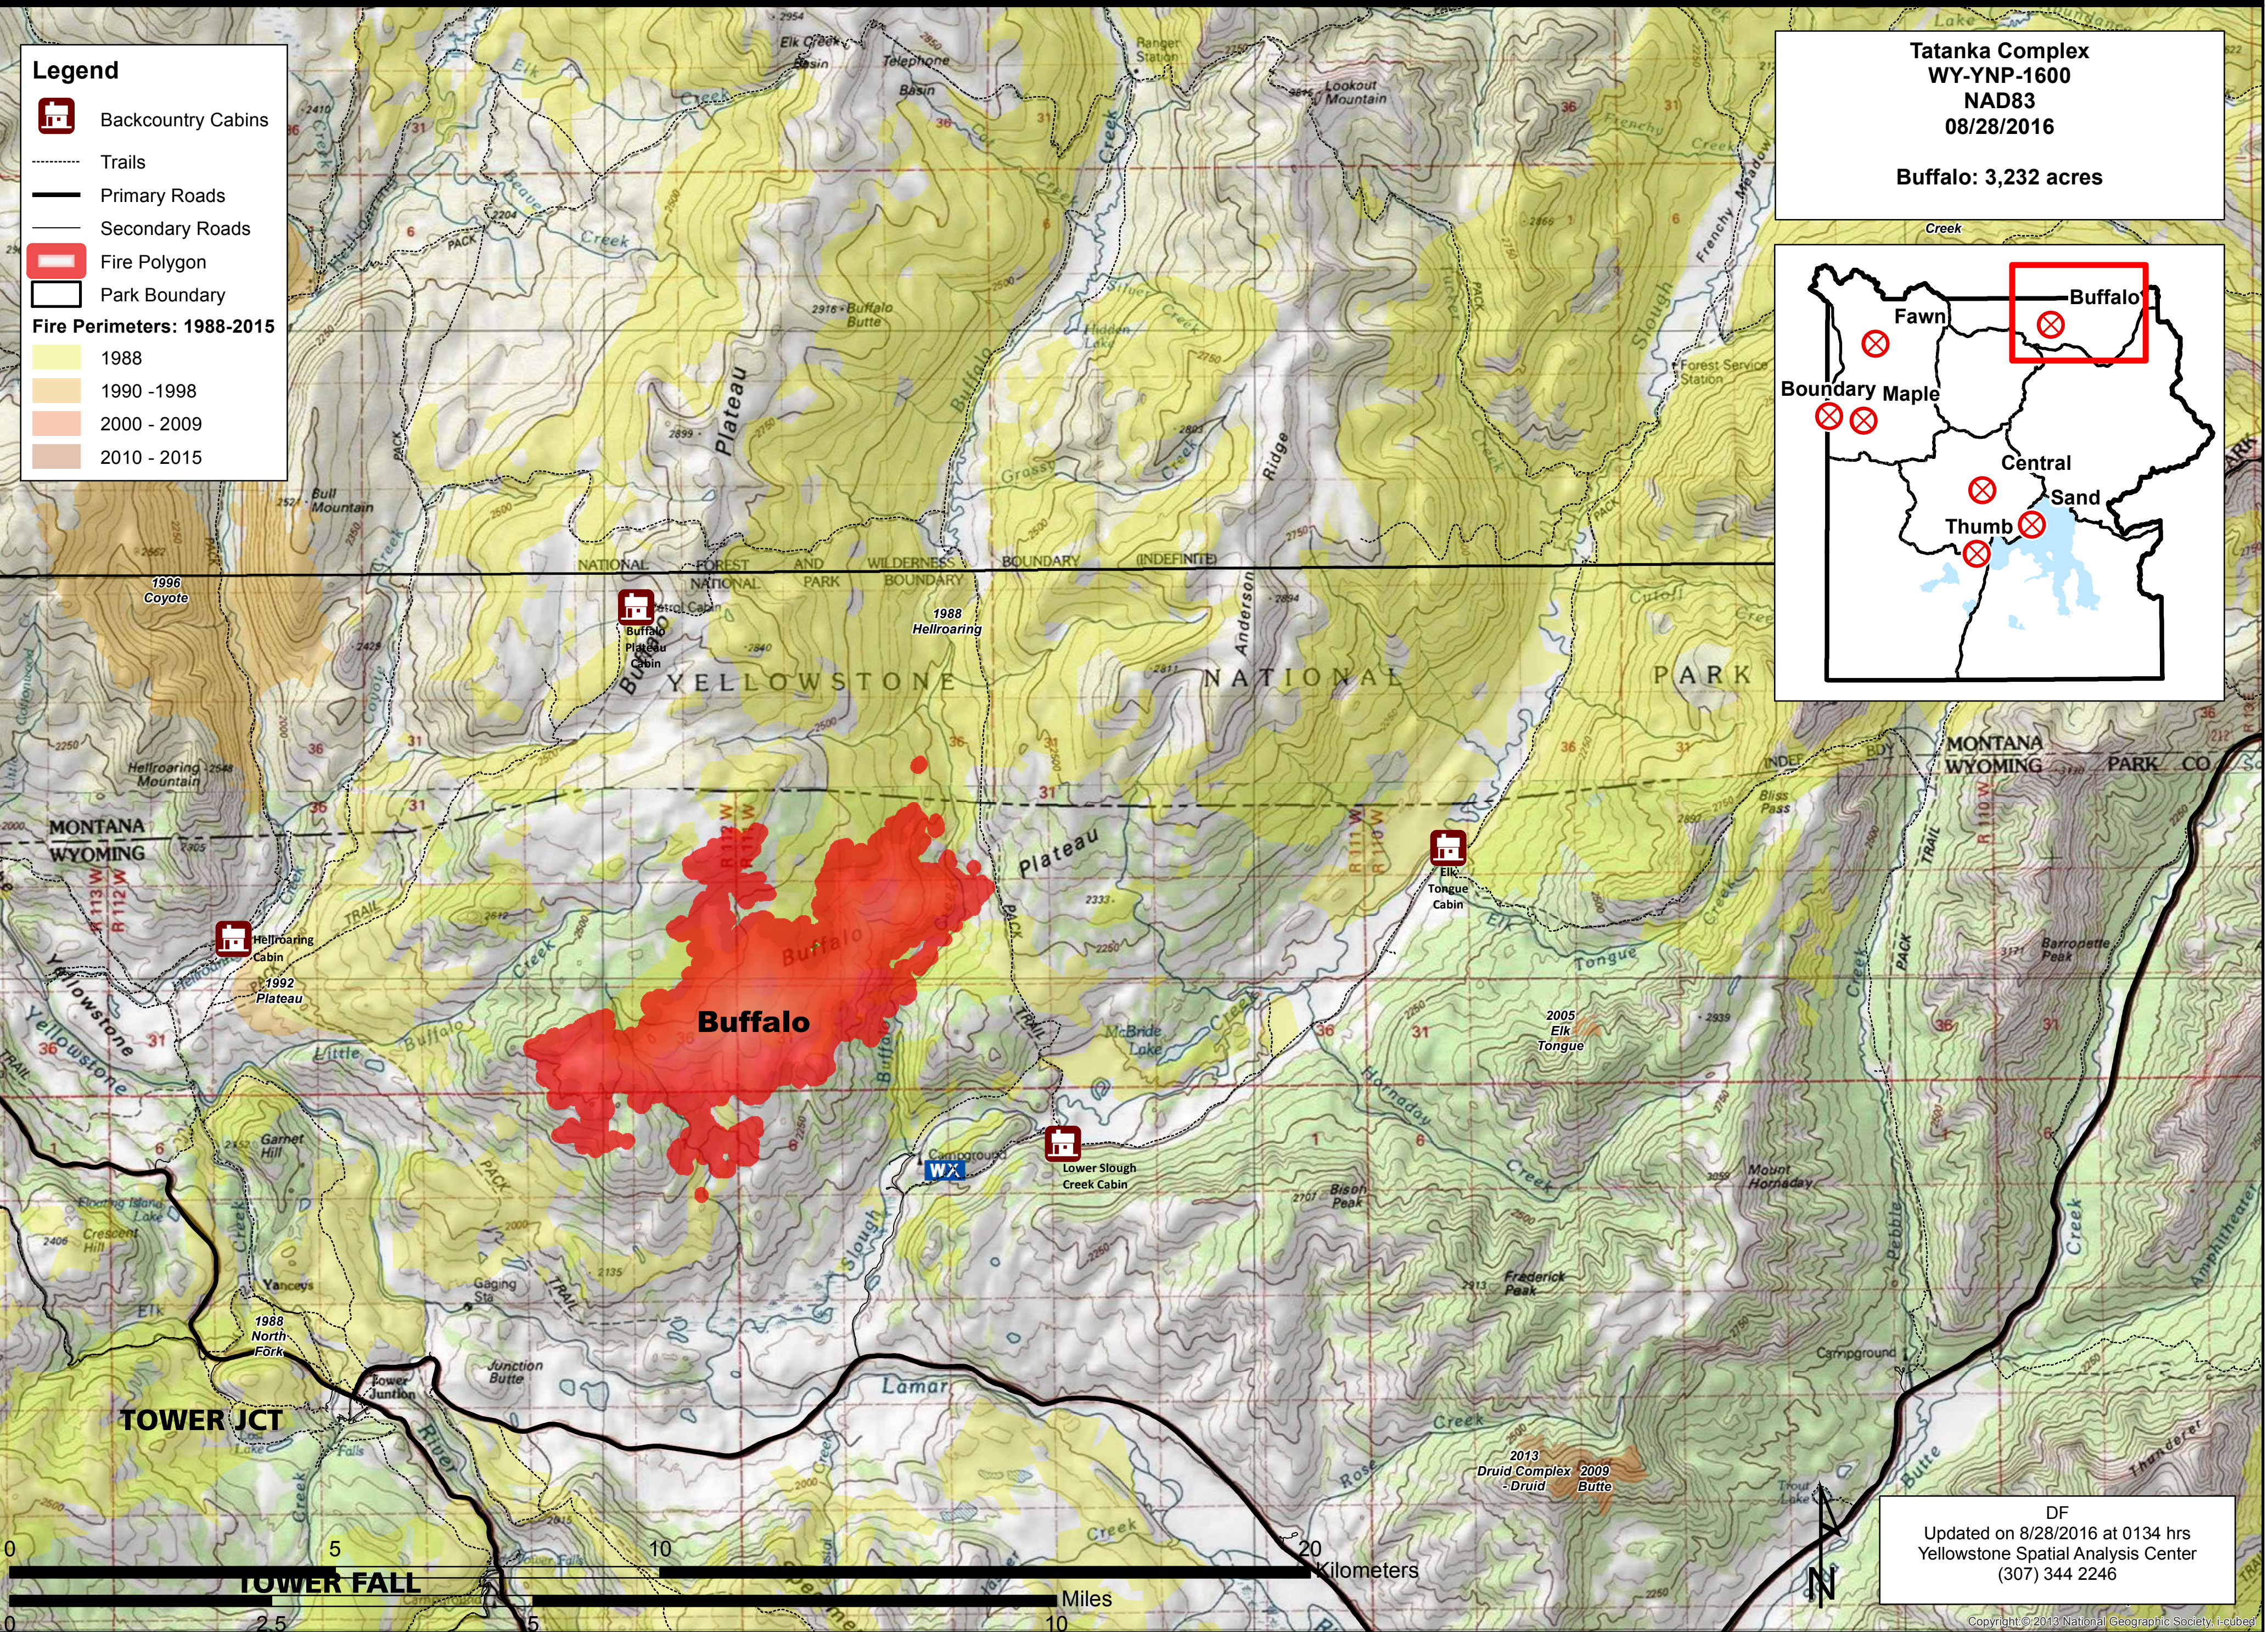

Legend

- Backcountry Cabins
- Trails
- Primary Roads
- Secondary Roads
- Fire Polygon
- Park Boundary

Fire Perimeters: 1988-2015

- 1988
- 1990 - 1998
- 2000 - 2009
- 2010 - 2015

Tatanka Complex
WY-YNP-1600
NAD83
08/28/2016

Buffalo: 3,232 acres

DF
Updated on 8/28/2016 at 0134 hrs
Yellowstone Spatial Analysis Center
(307) 344 2246