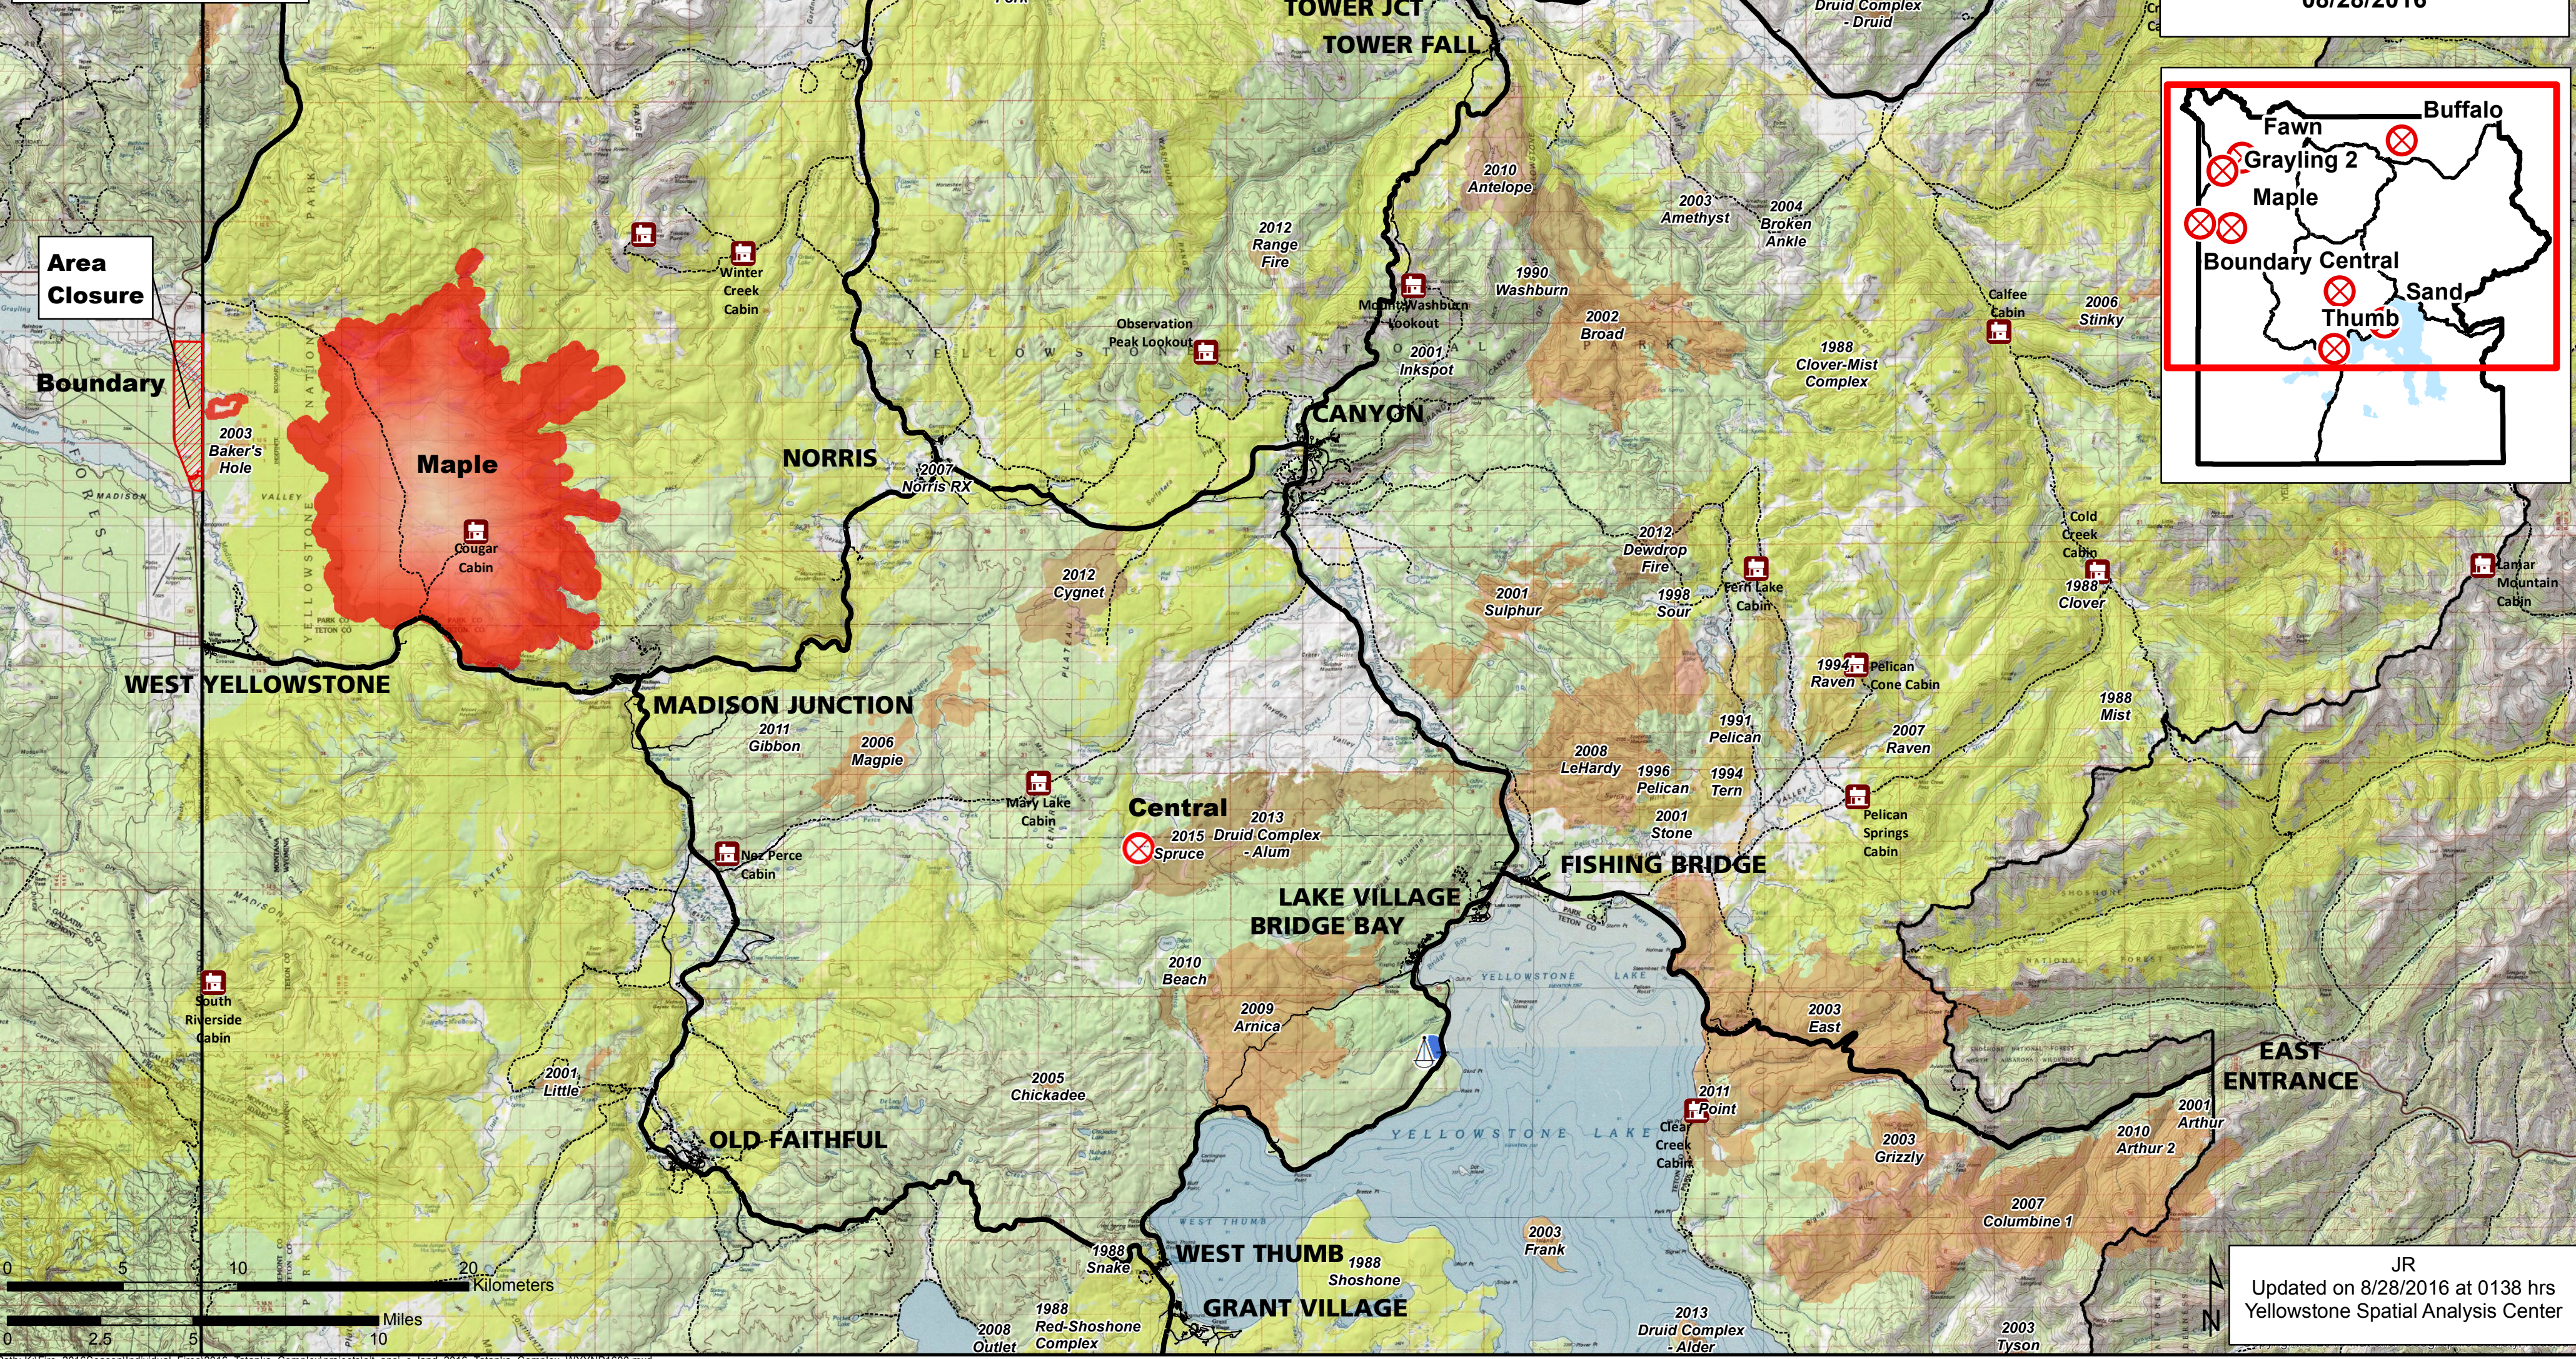

Tatanka Complex

Legend

- Backcountry Cabins
- Trails
- Primary Roads
- Secondary Roads
- Fire Polygon
- TFR_6_5349
- Park Boundary

Fire Perimeters: 1988-2015

- 1988
- 1990 - 1998
- 2000 - 2009
- 2010 - 2015

Tatanka Complex
WY-YNP-1600

5,204 total acres as of 8/28/16
Buffalo: 3,232 acres
Fawn: 1,971 acres
Thumb: 1 acres

Maple Fire
WY-YNP-1611
31,405 acres as of 08/28/16

Boundary Fire
WY-YNP-1615
192 acres as of 8/28/16

NAD83
08/28/2016

Area Closure

Boundary

JR
Updated on 8/28/2016 at 0138 hrs
Yellowstone Spatial Analysis Center