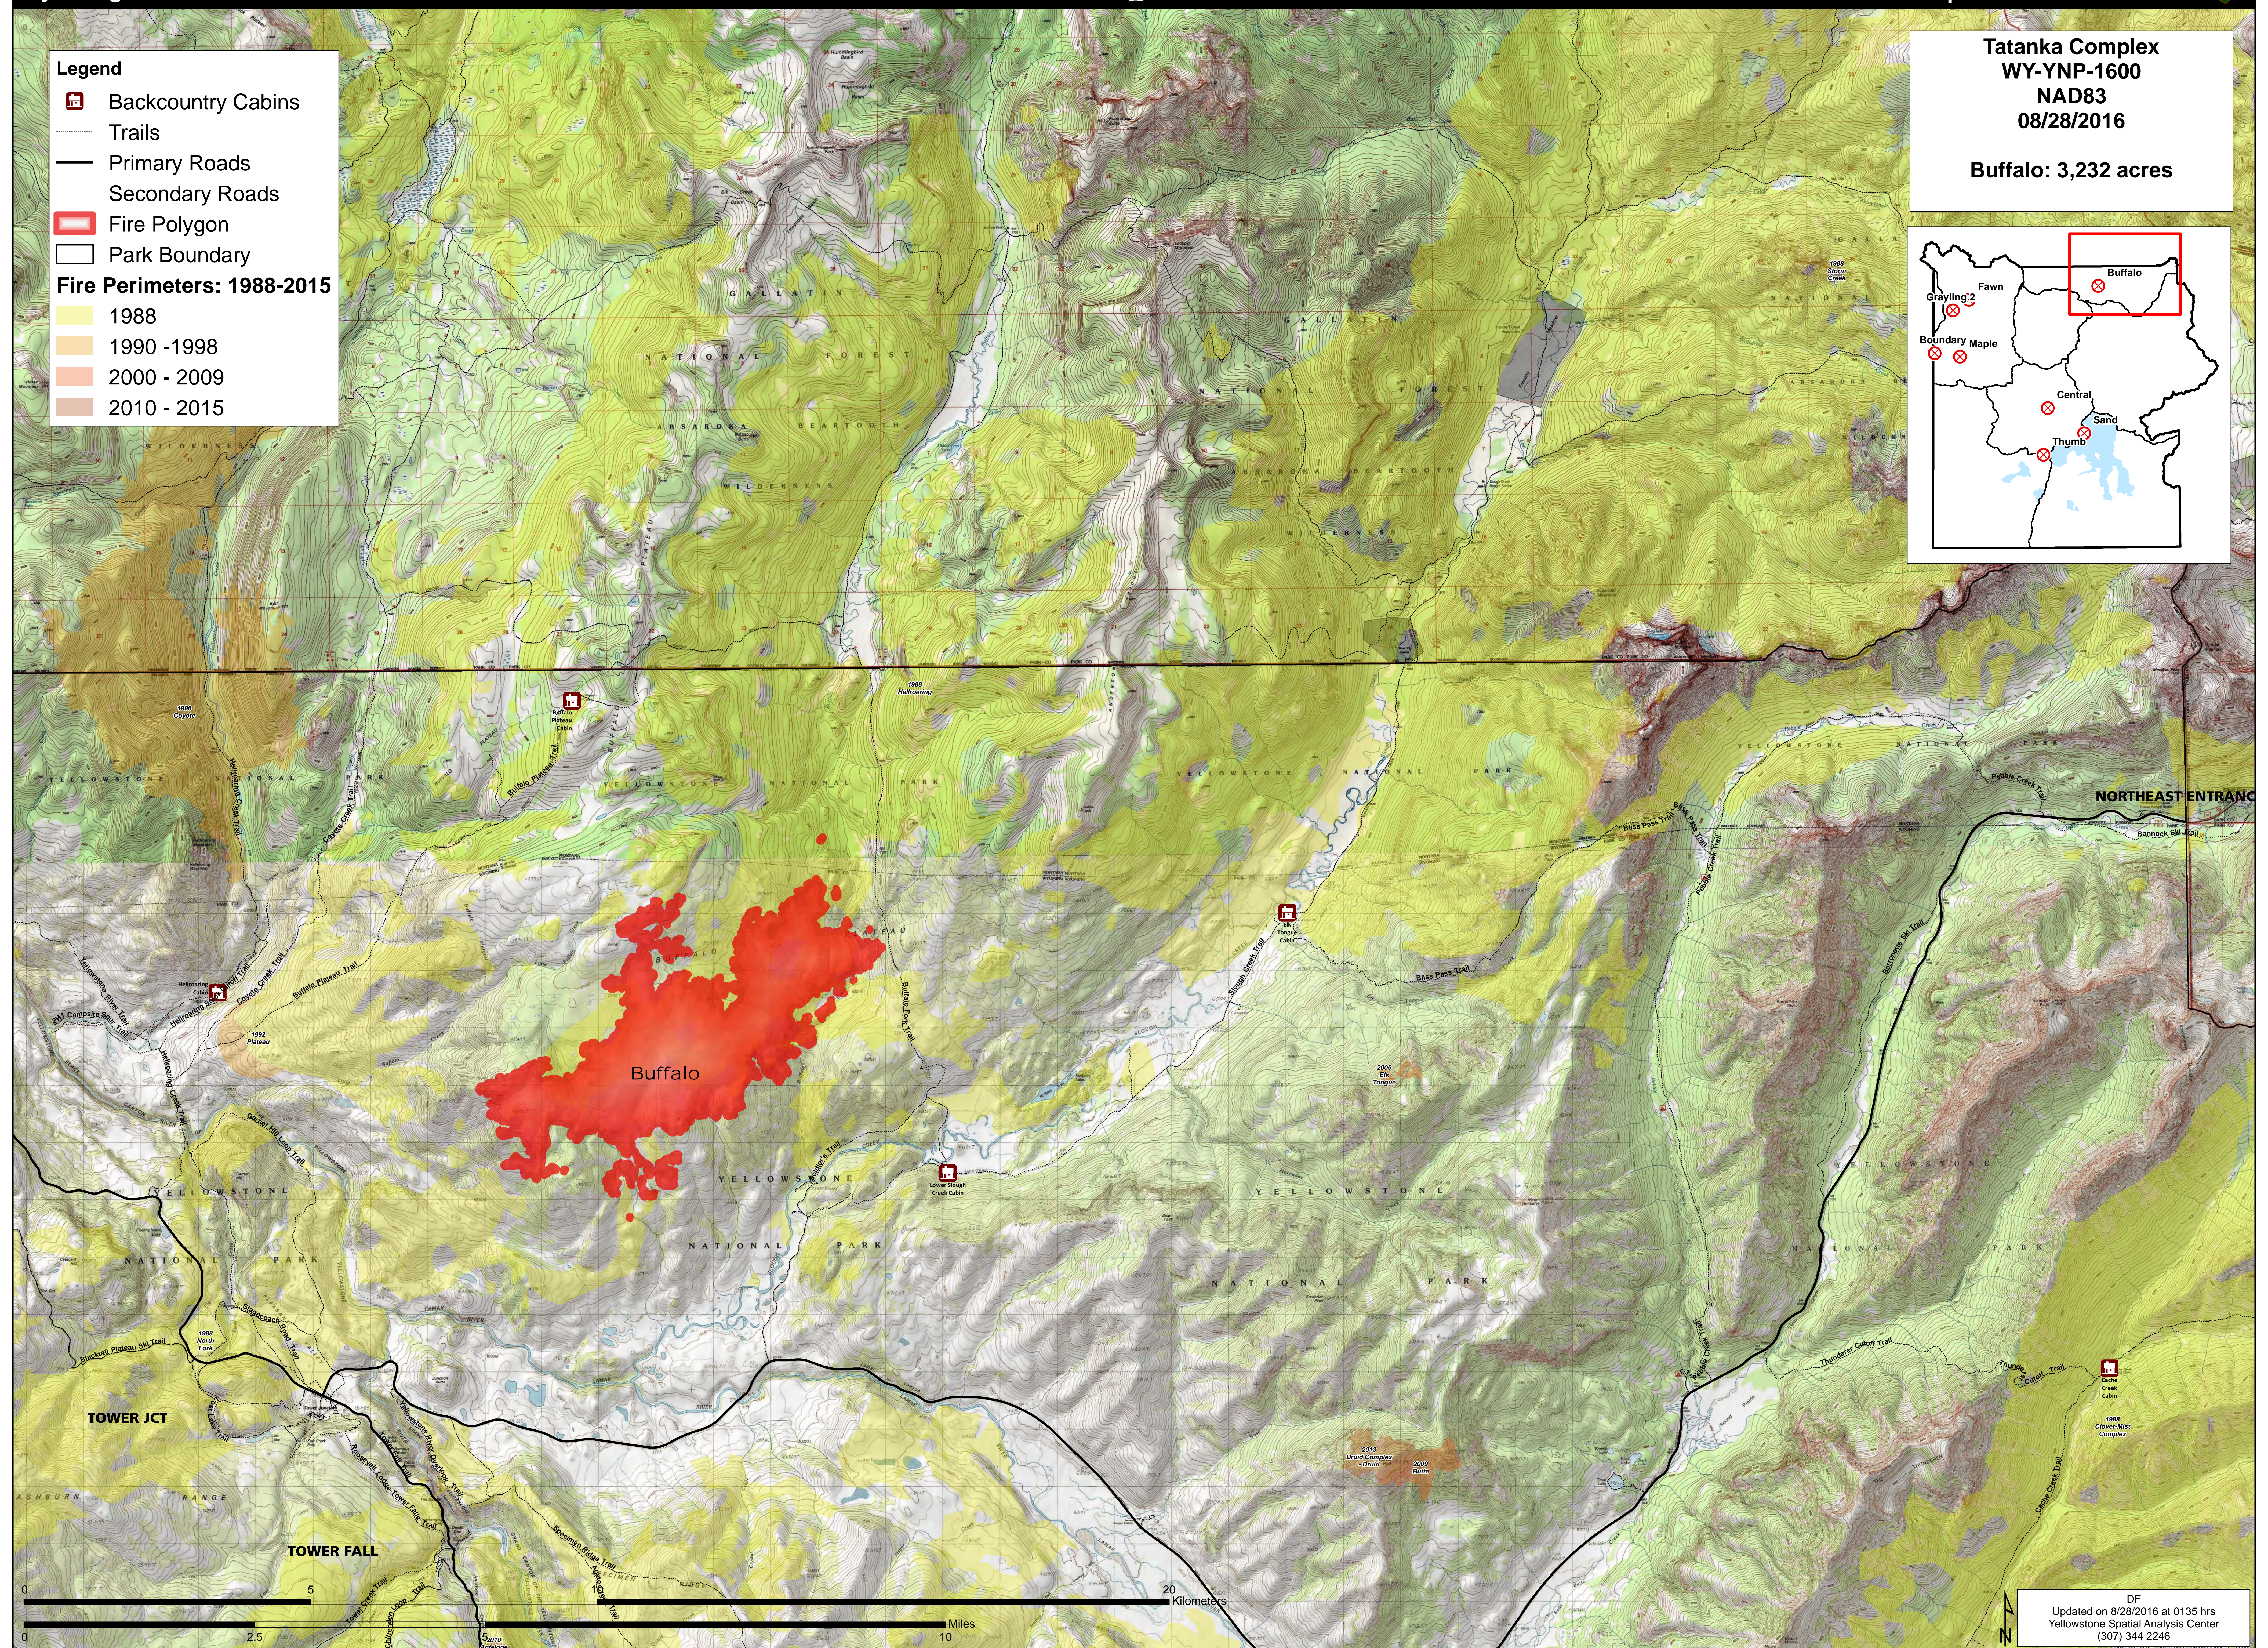

Legend

- Backcountry Cabins
- Trails
- Primary Roads
- Secondary Roads
- Fire Polygon
- Park Boundary

Fire Perimeters: 1988-2015

- 1988
- 1990 - 1998
- 2000 - 2009
- 2010 - 2015

Tatanka Complex
WY-YNP-1600
NAD83
08/28/2016

Buffalo: 3,232 acres

DF
Updated on 8/29/2016 at 0135 hrs
Yellowstone Spatial Analysis Center
(307) 344 2246