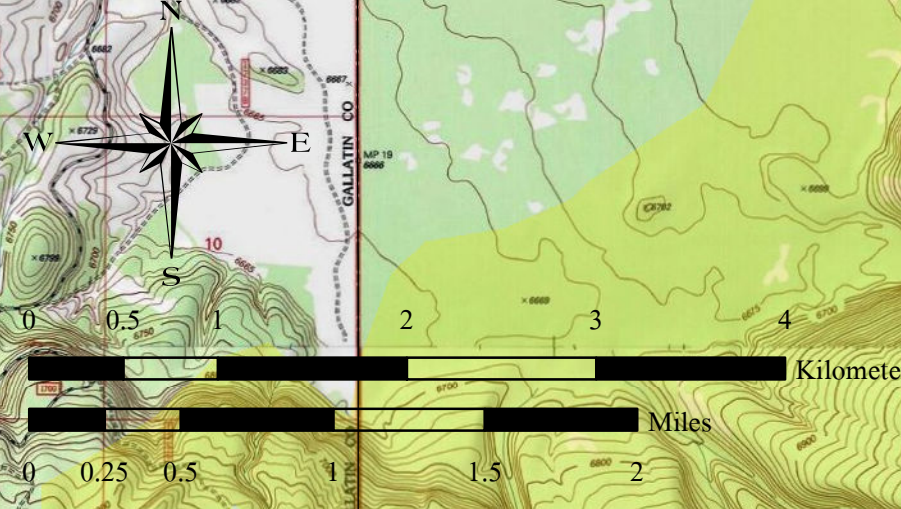

**Tatanka Complex
WY-YNP-1600**

5,204 total acres as of
8/28/2016

Buffalo: 3,232 acres
Fawn: 1,971 acres
Thumb: 1 acres

**Maple Fire
WY-YNP-1611**

Maple: 31,405 acres as of
08/28/16

**Boundary Fire
WY-YNP-1615**

192 acres as of 8/28/16

**NAD83
08/28/2016**

DF
Updated on 8/28/2016 at 0137 hrs
Yellowstone Spatial Analysis Center
(307) 344 2246