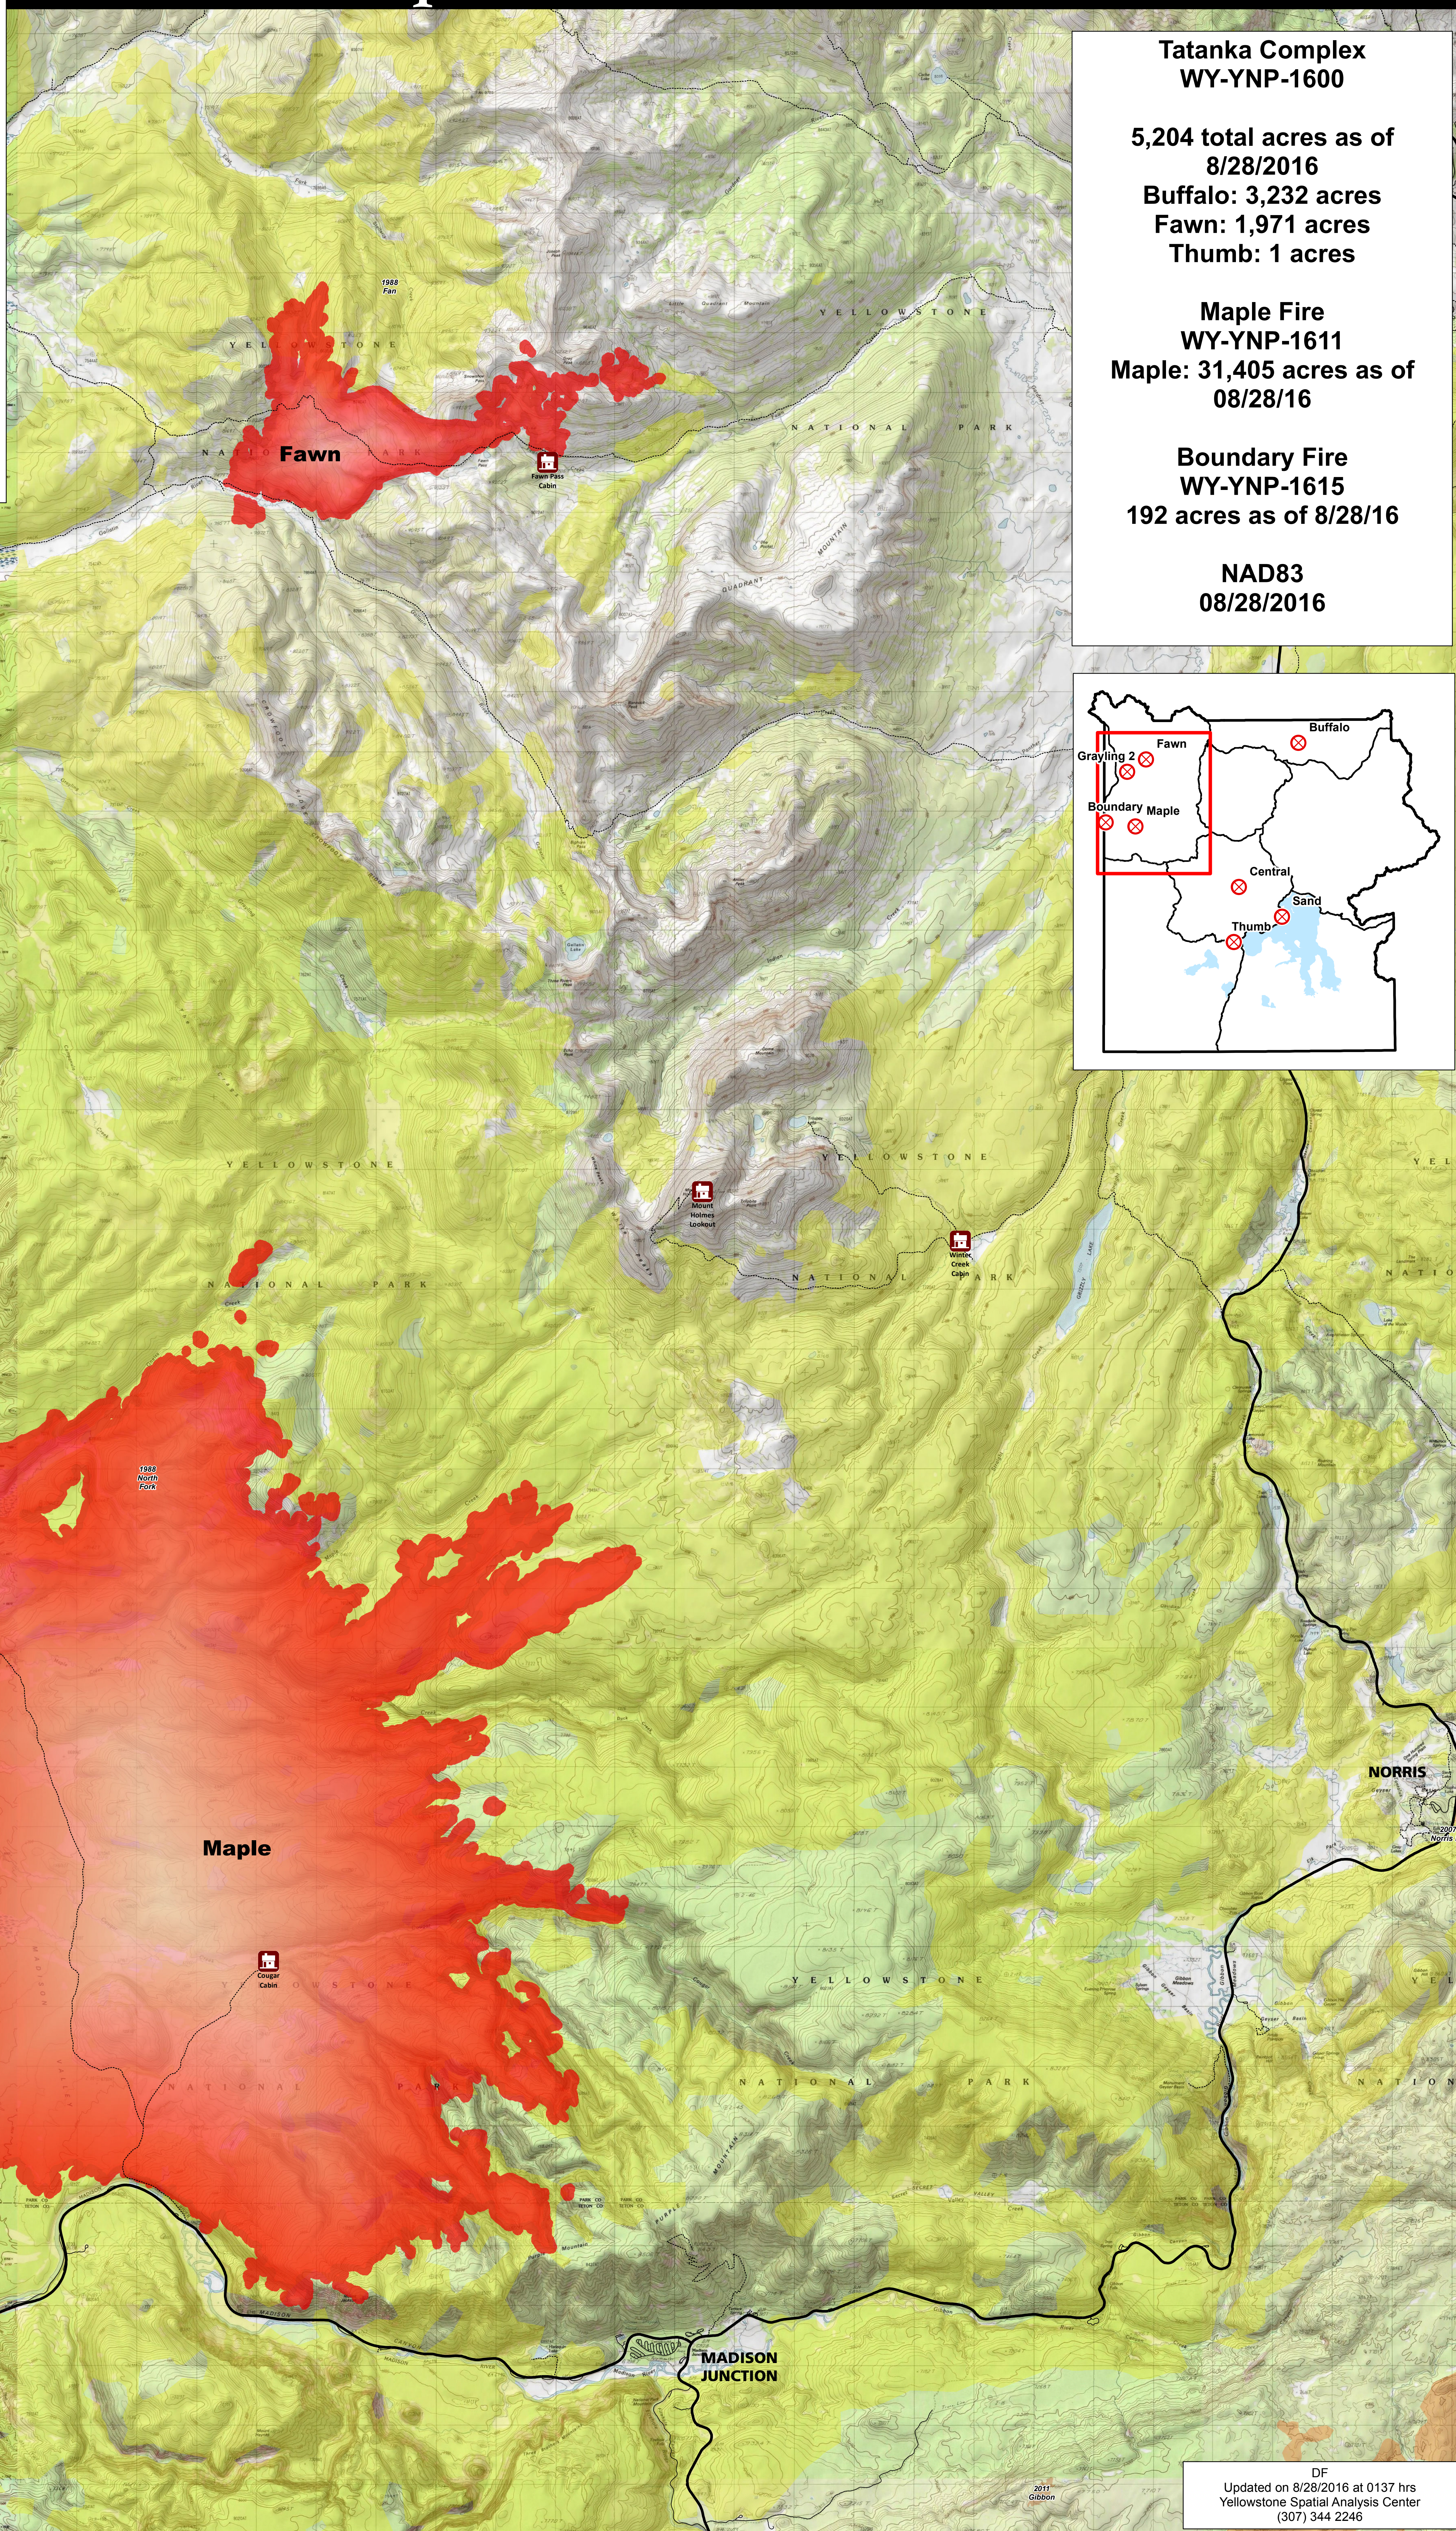

- Backcountry Cabins
- Trails
- Primary Roads
- Secondary Roads
- Area Closure
- Fire Polygon
- 20160827_2104_Maple_HeatPerimeter
- Park Boundary

Fire Perimeters: 1988-2015

- 1988
- 1990 - 1998
- 2000 - 2009
- 2010 - 2015

**Tatanka Complex
WY-YNP-1600**

5,204 total acres as of
8/28/2016

Buffalo: 3,232 acres
Fawn: 1,971 acres
Thumb: 1 acres

**Maple Fire
WY-YNP-1611**

Maple: 31,405 acres as of
08/28/16

**Boundary Fire
WY-YNP-1615**

192 acres as of 8/28/16

**NAD83
08/28/2016**

DF
Updated on 8/28/2016 at 0137 hrs
Yellowstone Spatial Analysis Center
(307) 344 2246