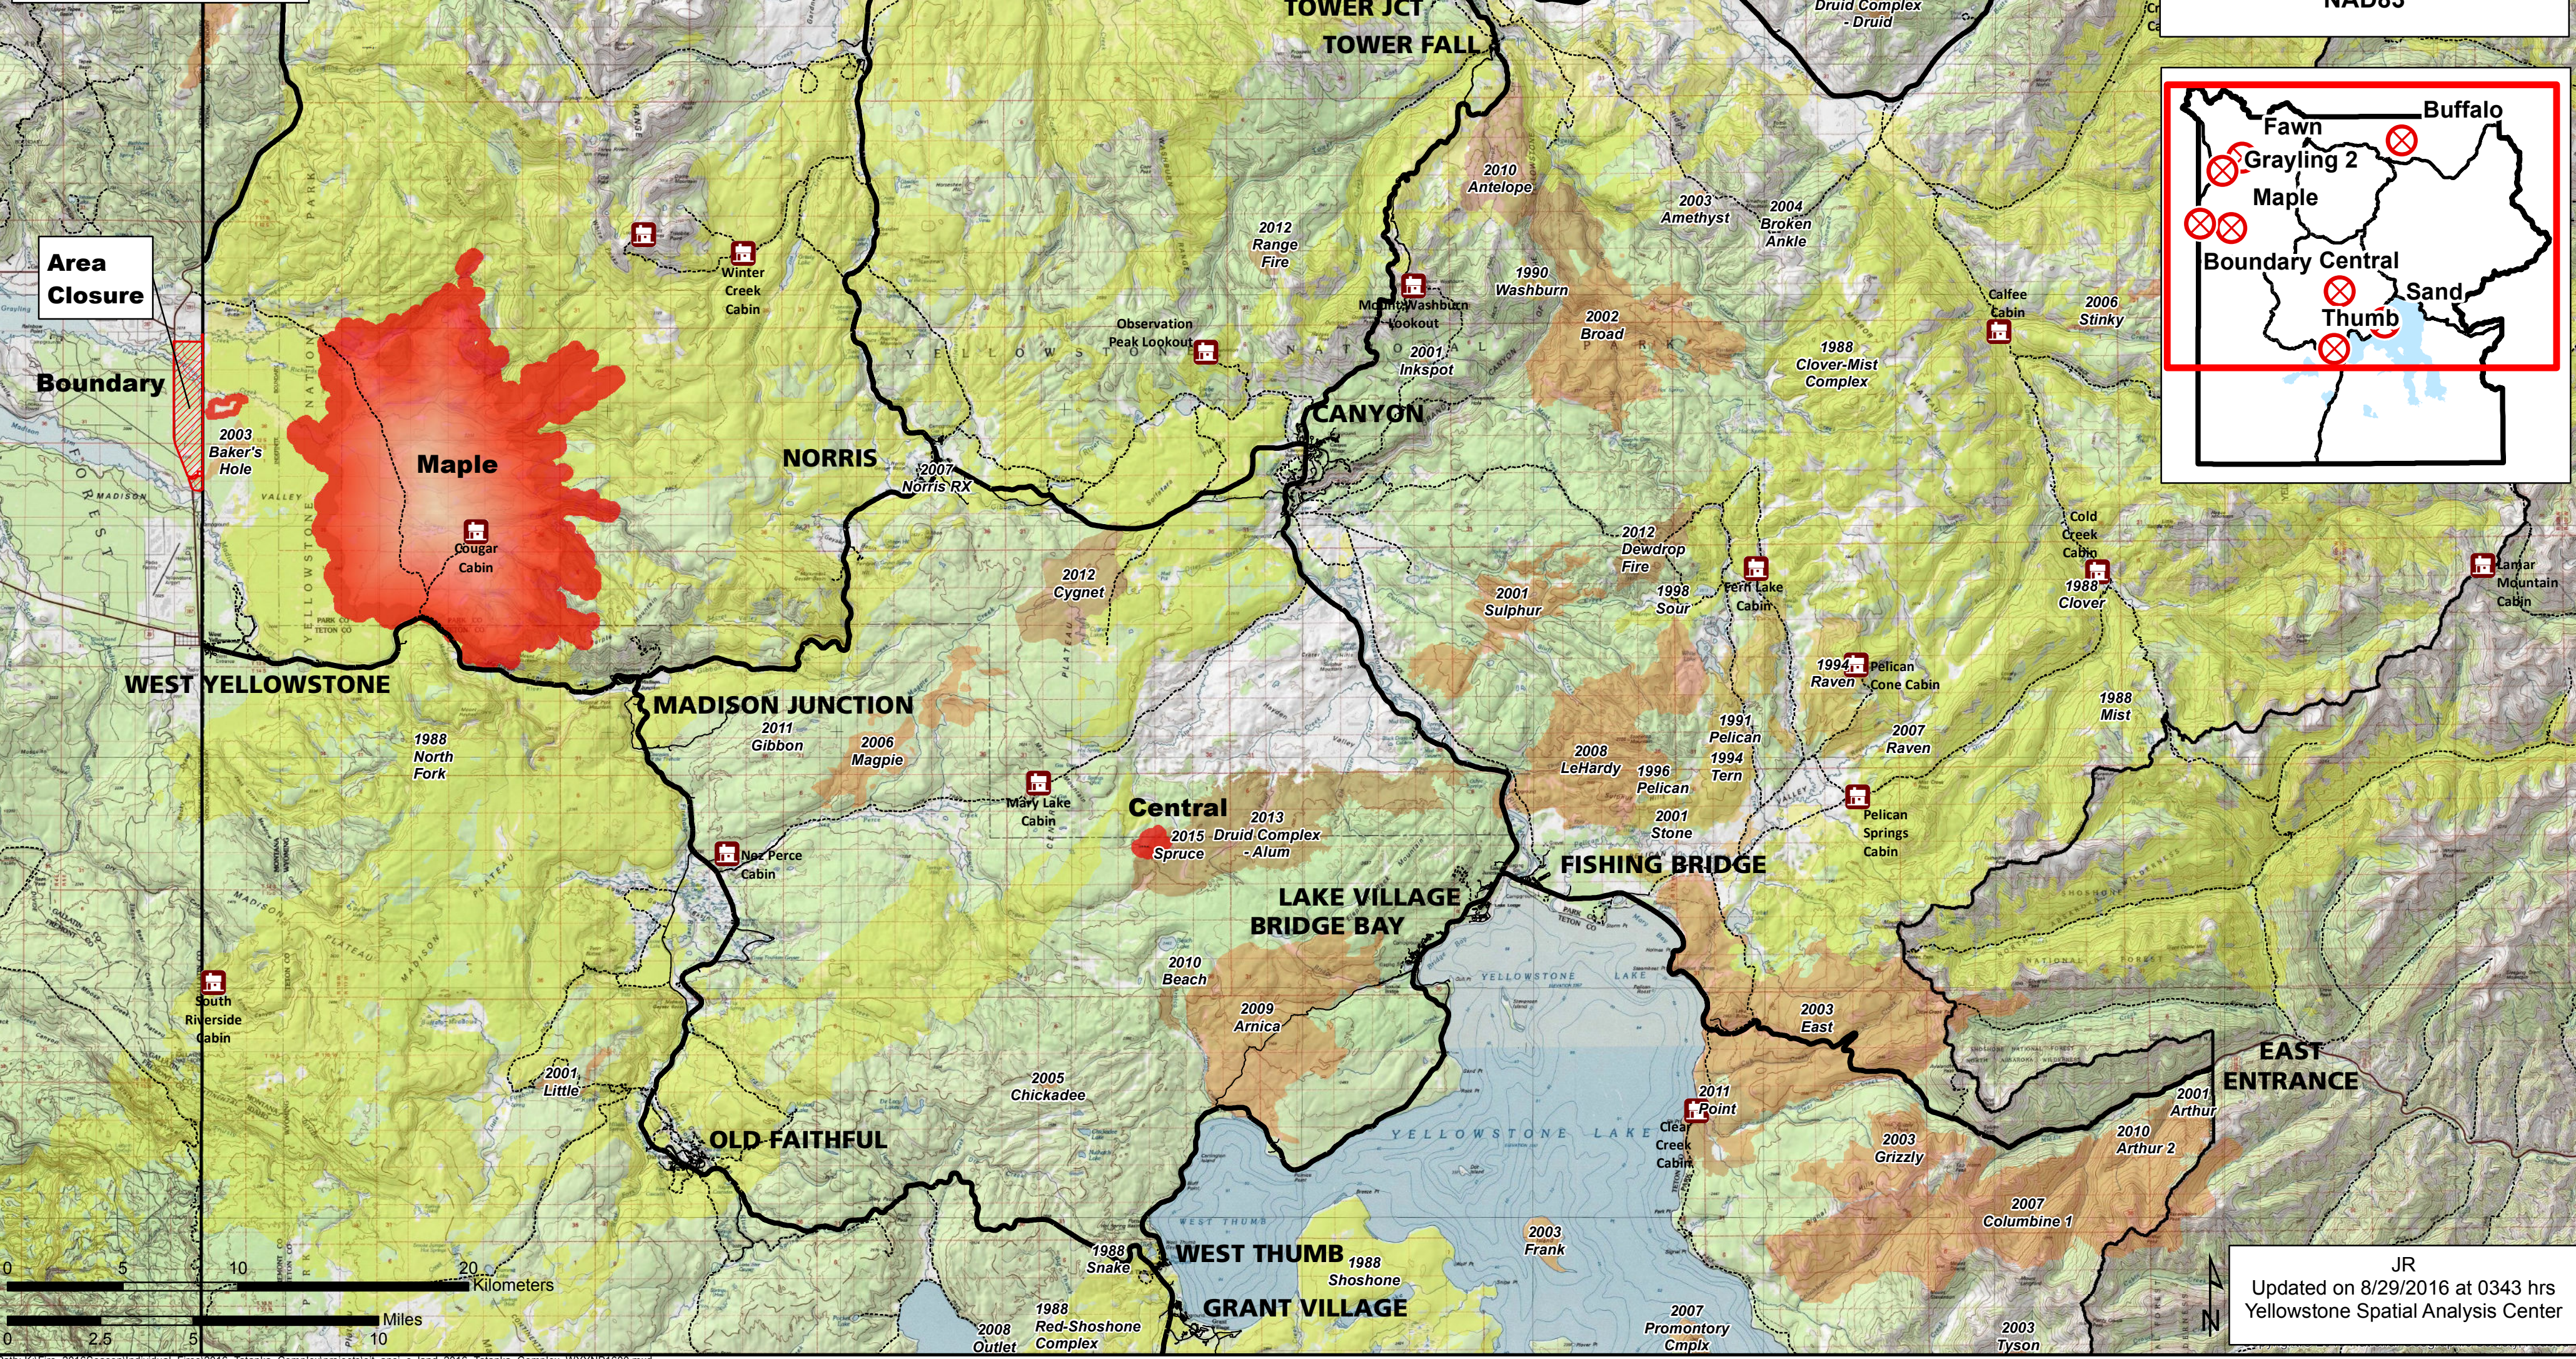

# Tatanka Complex

**Legend**

- Backcountry Cabins
- Trails
- Primary Roads
- Secondary Roads
- Fire Polygon
- TFR\_6\_5349
- Park Boundary

**Fire Perimeters: 1988-2015**

- 1988
- 1990 - 1998
- 2000 - 2009
- 2010 - 2015

**Tatanka Complex**  
WY-YNP-1600

5,650 total acres as of 8/29/16  
 Buffalo: 3,578 acres  
 Fawn: 1,986 acres  
 Central: 86 acres  
 Thumb: 1 acres

**Maple Fire**  
WY-YNP-1611  
31,405 acres as of 08/28/16

**Boundary Fire**  
WY-YNP-1615  
192 acres as of 8/29/16

NAD83

**Area Closure**

Boundary

JR  
Updated on 8/29/2016 at 0343 hrs  
Yellowstone Spatial Analysis Center