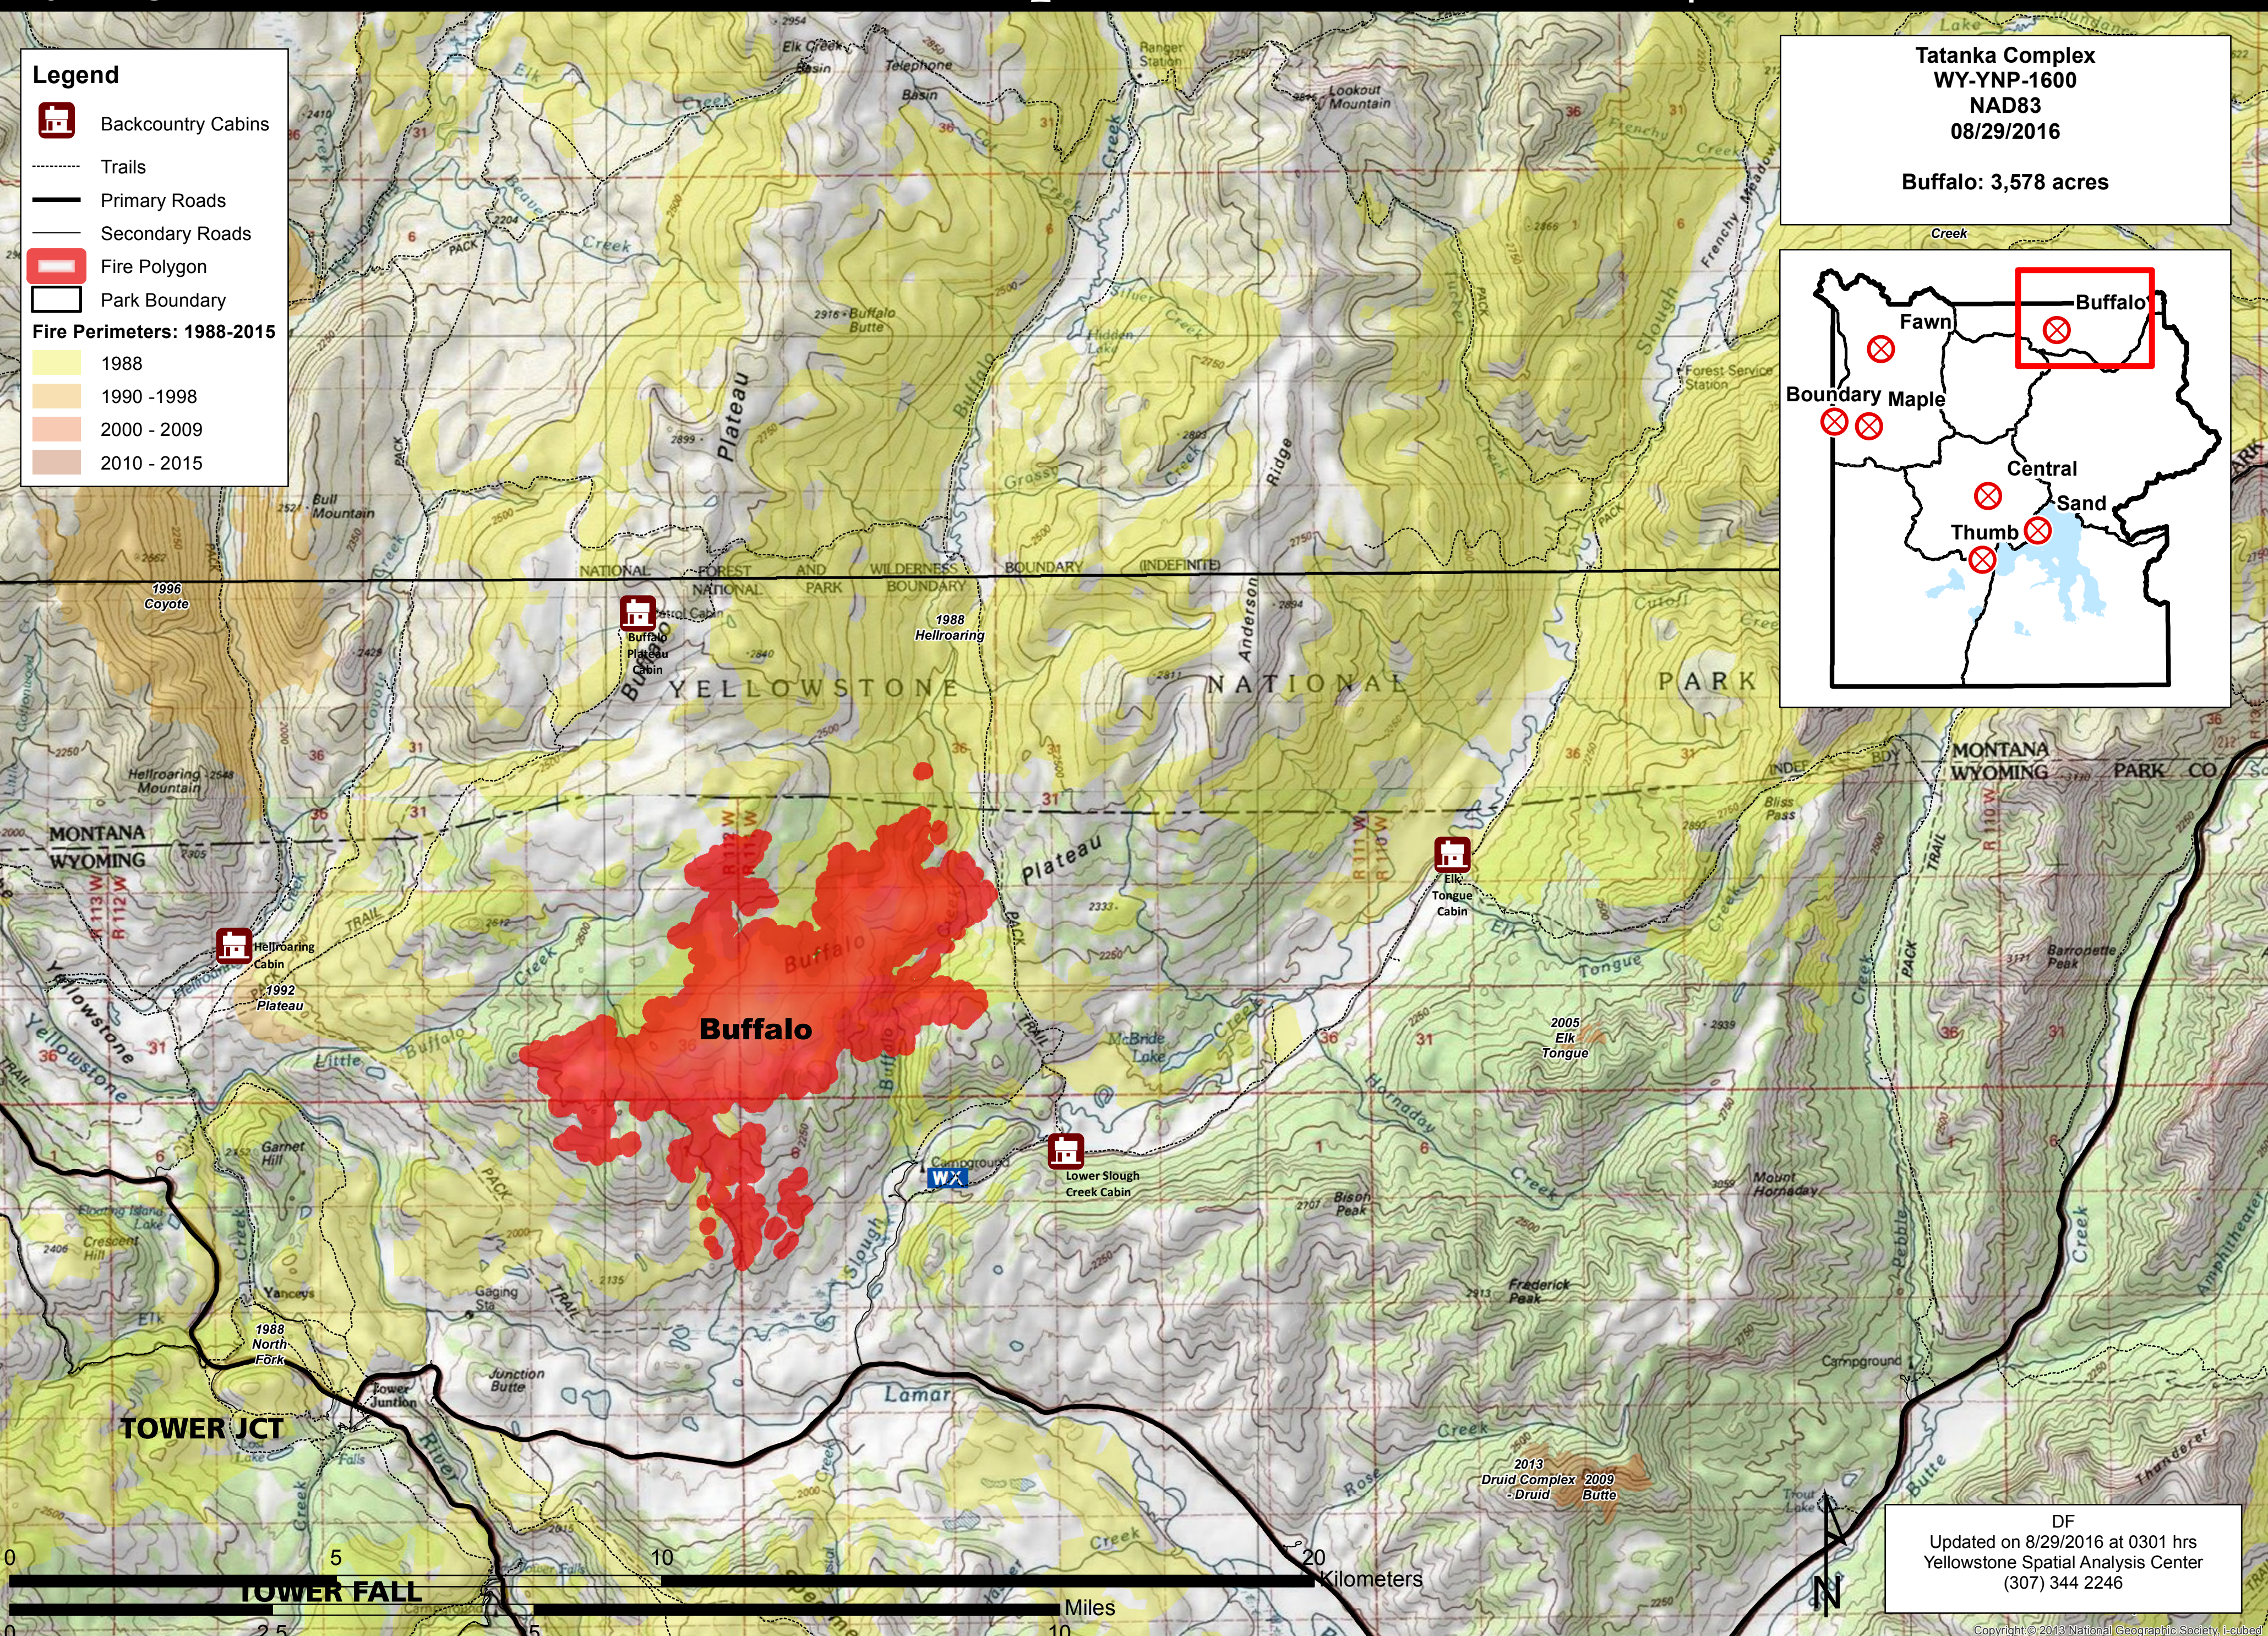

Legend

- Backcountry Cabins
- Trails
- Primary Roads
- Secondary Roads
- Fire Polygon
- Park Boundary

Fire Perimeters: 1988-2015

- 1988
- 1990 - 1998
- 2000 - 2009
- 2010 - 2015

Tatanka Complex
WY-YNP-1600
NAD83
08/29/2016

Buffalo: 3,578 acres

DF
Updated on 8/29/2016 at 0301 hrs
Yellowstone Spatial Analysis Center
(307) 344 2246