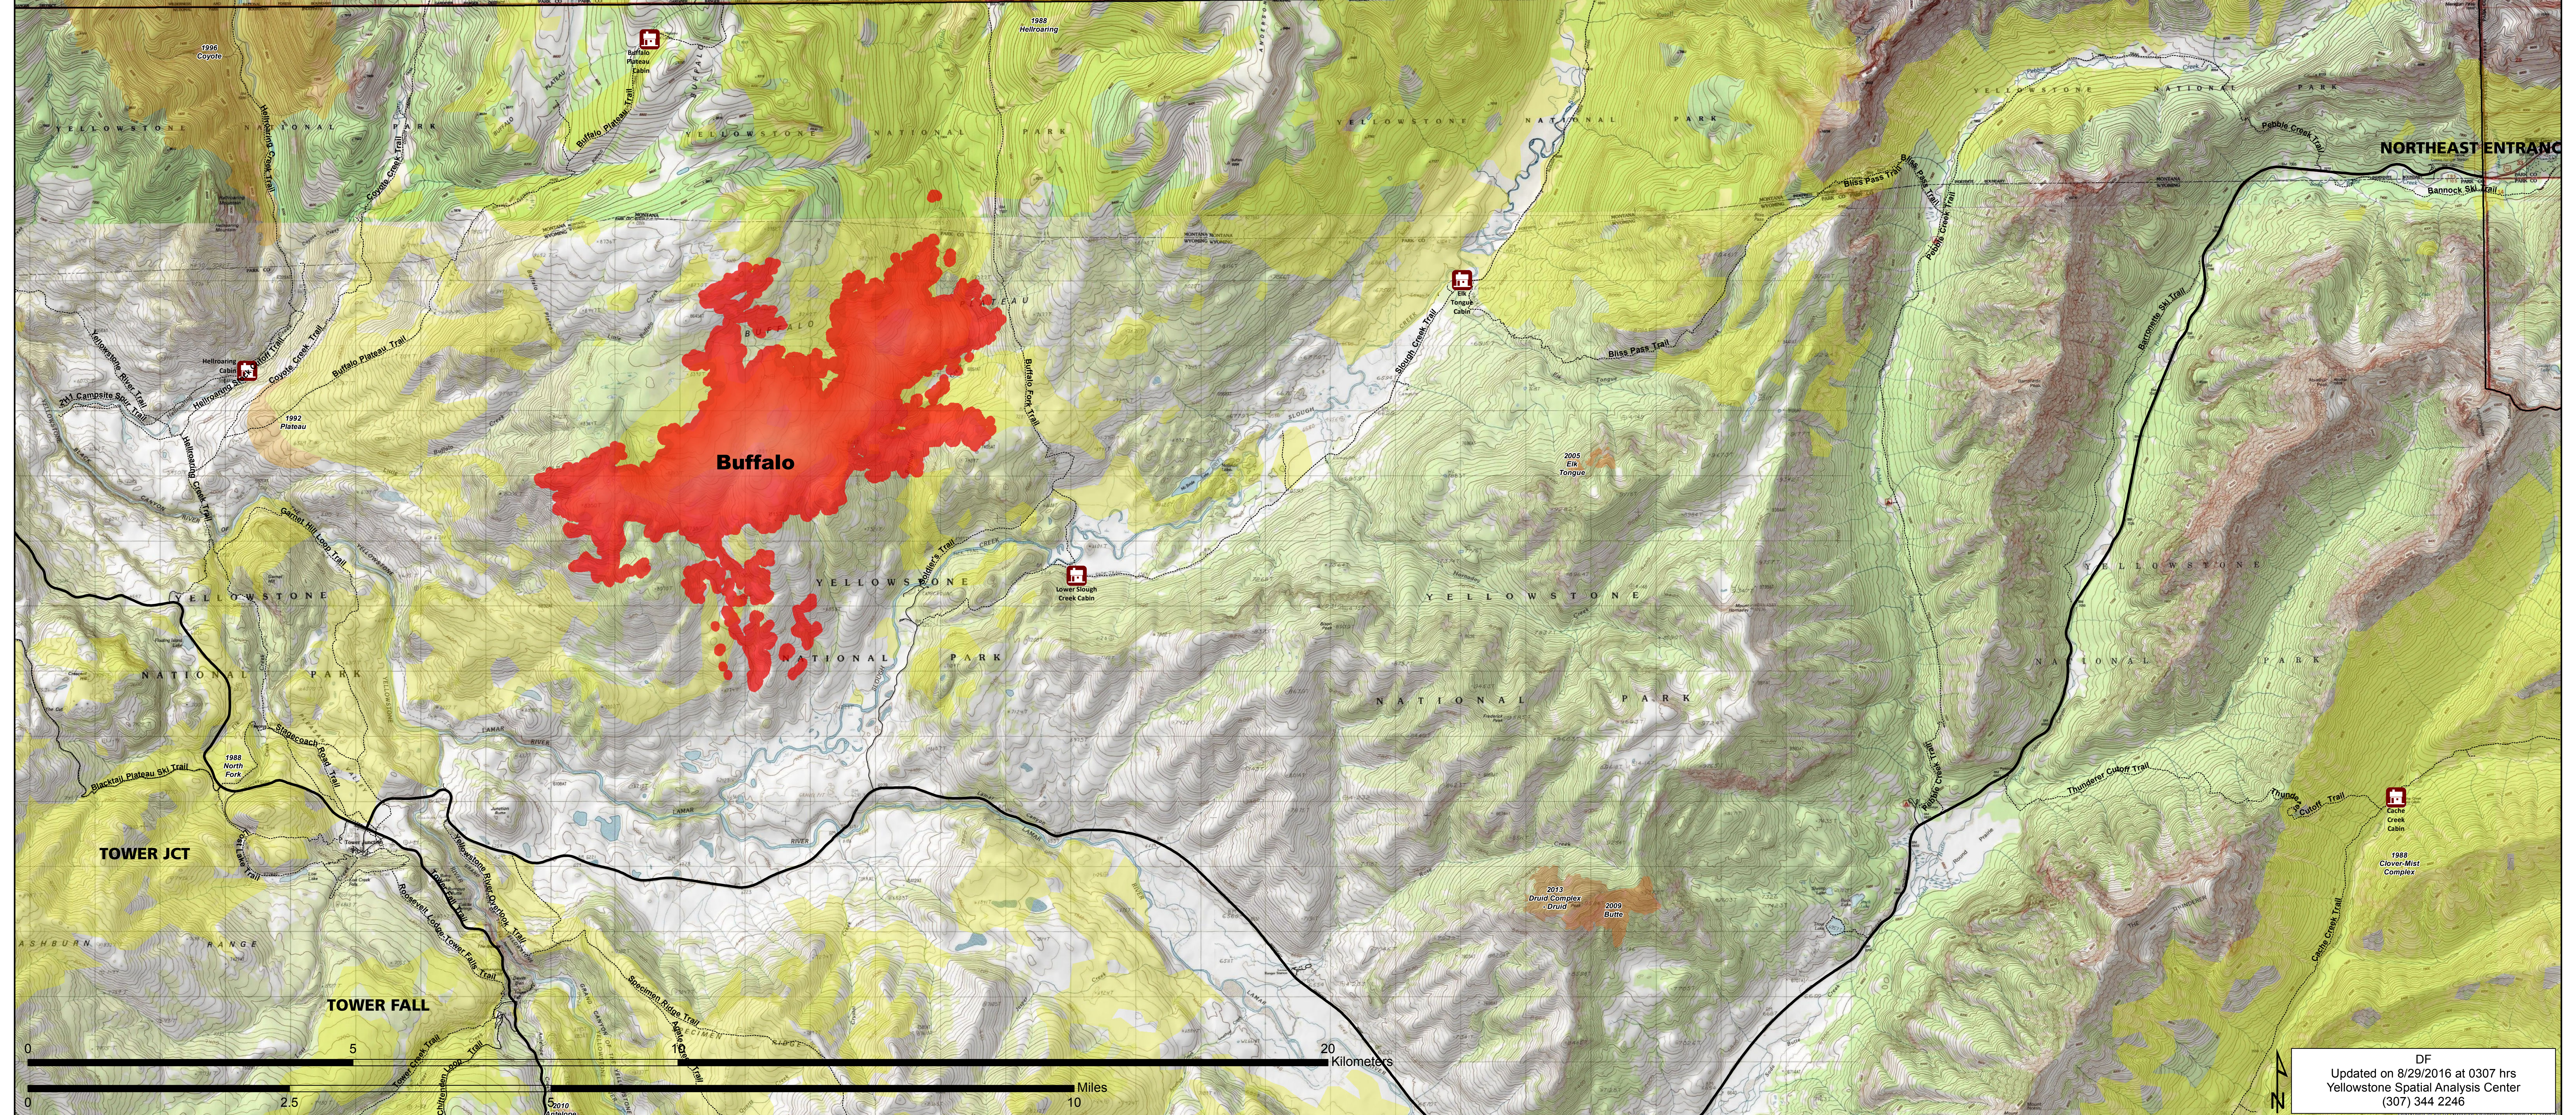

Legend

- Backcountry Cabins
- Trails
- Primary Roads
- Secondary Roads
- Fire Polygon
- Park Boundary
- Fire Perimeters: 1988-2015**
- 1988
- 1990 - 1998
- 2000 - 2009
- 2010 - 2015

Tatanka Complex
WY-YNP-1600
NAD83
08/29/2016

Buffalo: 3,578 acres

DF
Updated on 8/29/2016 at 0307 hrs
Yellowstone Spatial Analysis Center
(307) 344 2246