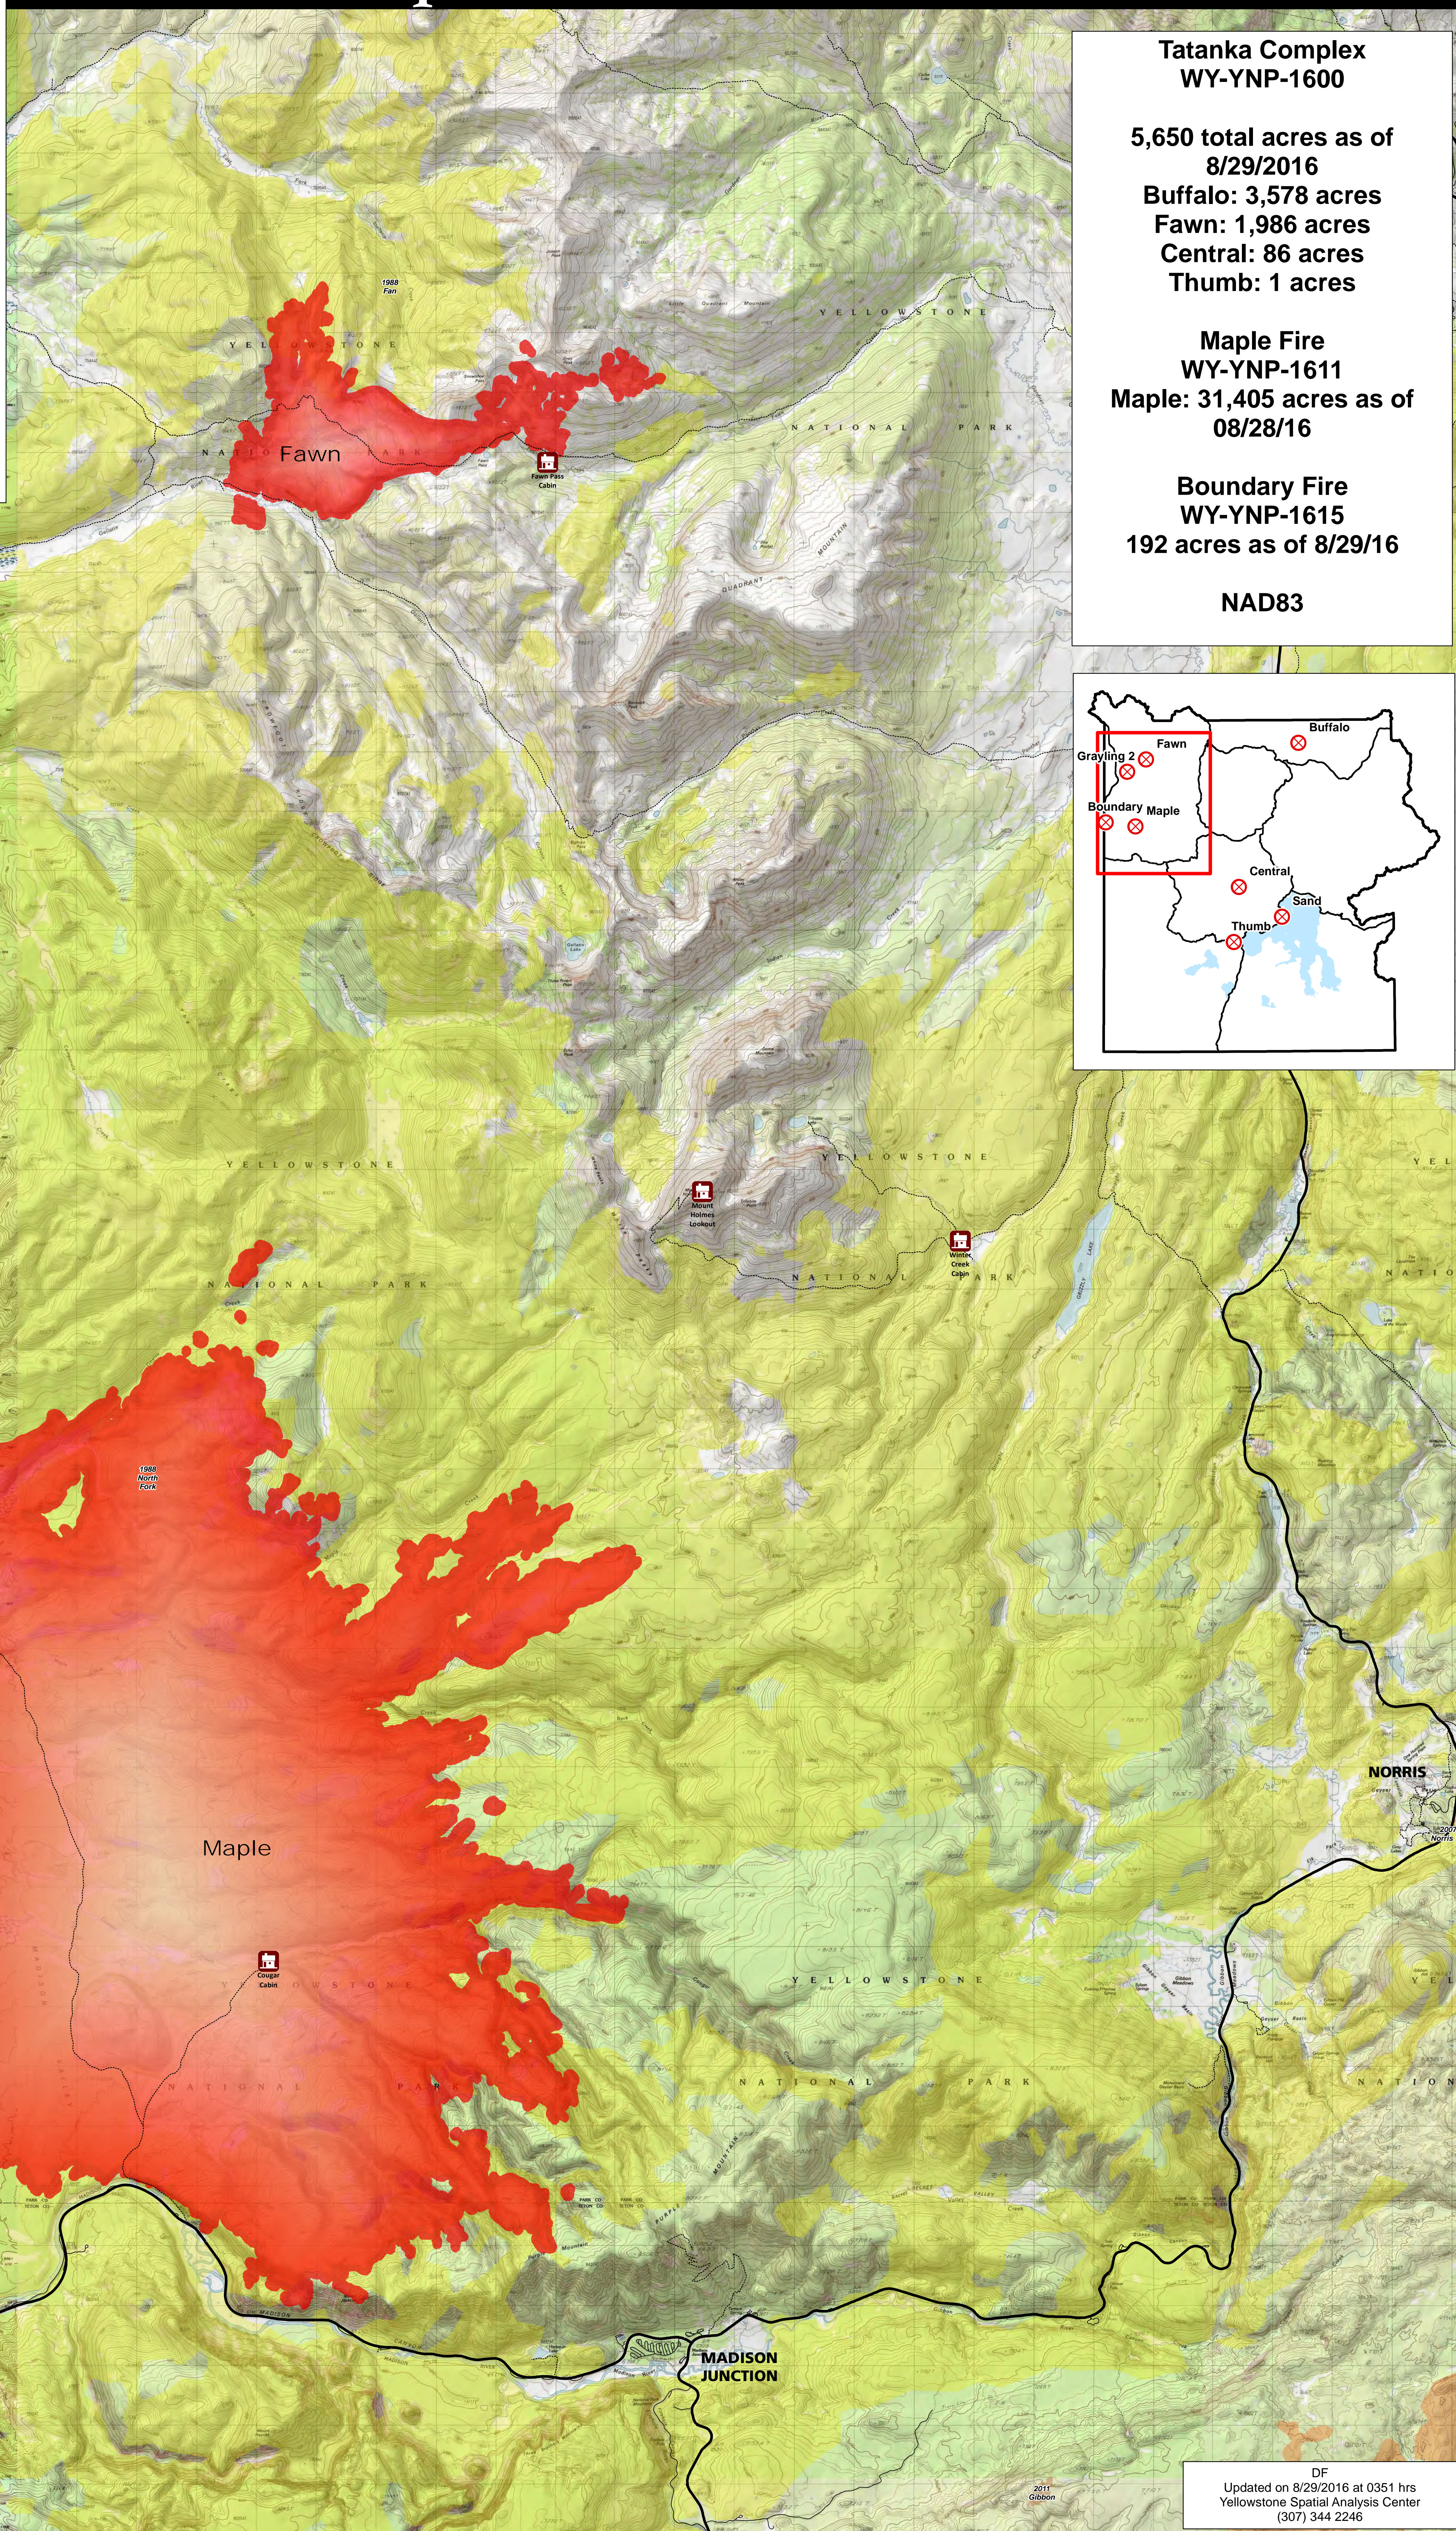

- Backcountry Cabins
- Trails
- Primary Roads
- Secondary Roads
- Area Closure
- Fire Polygon
- 20160827_2104_Maple_HeatPerimeter
- Park Boundary

Fire Perimeters: 1988-2015

- 1988
- 1990 - 1998
- 2000 - 2009
- 2010 - 2015

**Tatanka Complex
WY-YNP-1600**

5,650 total acres as of
8/29/2016

Buffalo: 3,578 acres
Fawn: 1,986 acres
Central: 86 acres
Thumb: 1 acres

**Maple Fire
WY-YNP-1611**

Maple: 31,405 acres as of
08/28/16

**Boundary Fire
WY-YNP-1615**

192 acres as of 8/29/16

NAD83

DF
Updated on 8/29/2016 at 0351 hrs
Yellowstone Spatial Analysis Center
(307) 344 2246