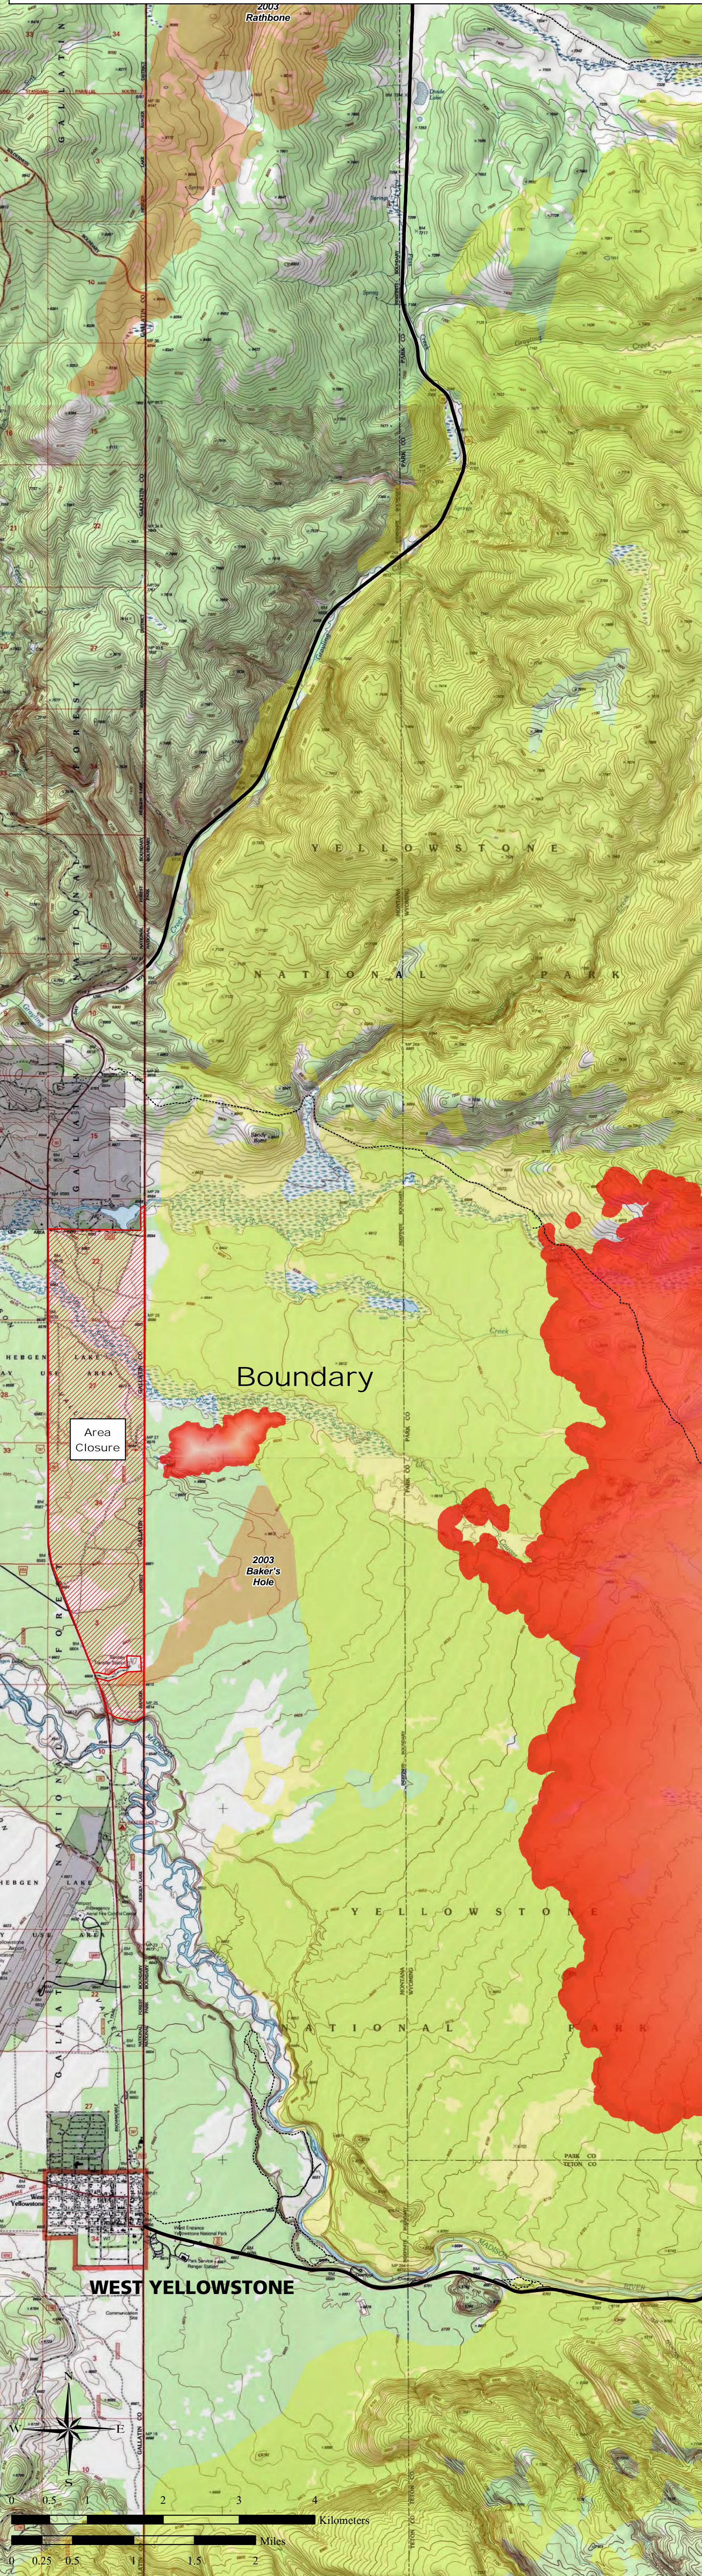

- Backcountry Cabins
- Trails
- Primary Roads
- Secondary Roads
- Area Closure
- Fire Polygon
- 20160827_2104_Maple_HeatPerimeter
- Park Boundary

Fire Perimeters: 1988-2015

- 1988
- 1990 - 1998
- 2000 - 2009
- 2010 - 2015

**Tatanka Complex
WY-YNP-1600**

5,650 total acres as of
8/29/2016

Buffalo: 3,578 acres
Fawn: 1,986 acres
Central: 86 acres
Thumb: 1 acres

**Maple Fire
WY-YNP-1611**

Maple: 31,405 acres as of
08/28/16

**Boundary Fire
WY-YNP-1615**

192 acres as of 8/29/16

NAD83

DF
Updated on 8/29/2016 at 0351 hrs
Yellowstone Spatial Analysis Center
(307) 344 2246