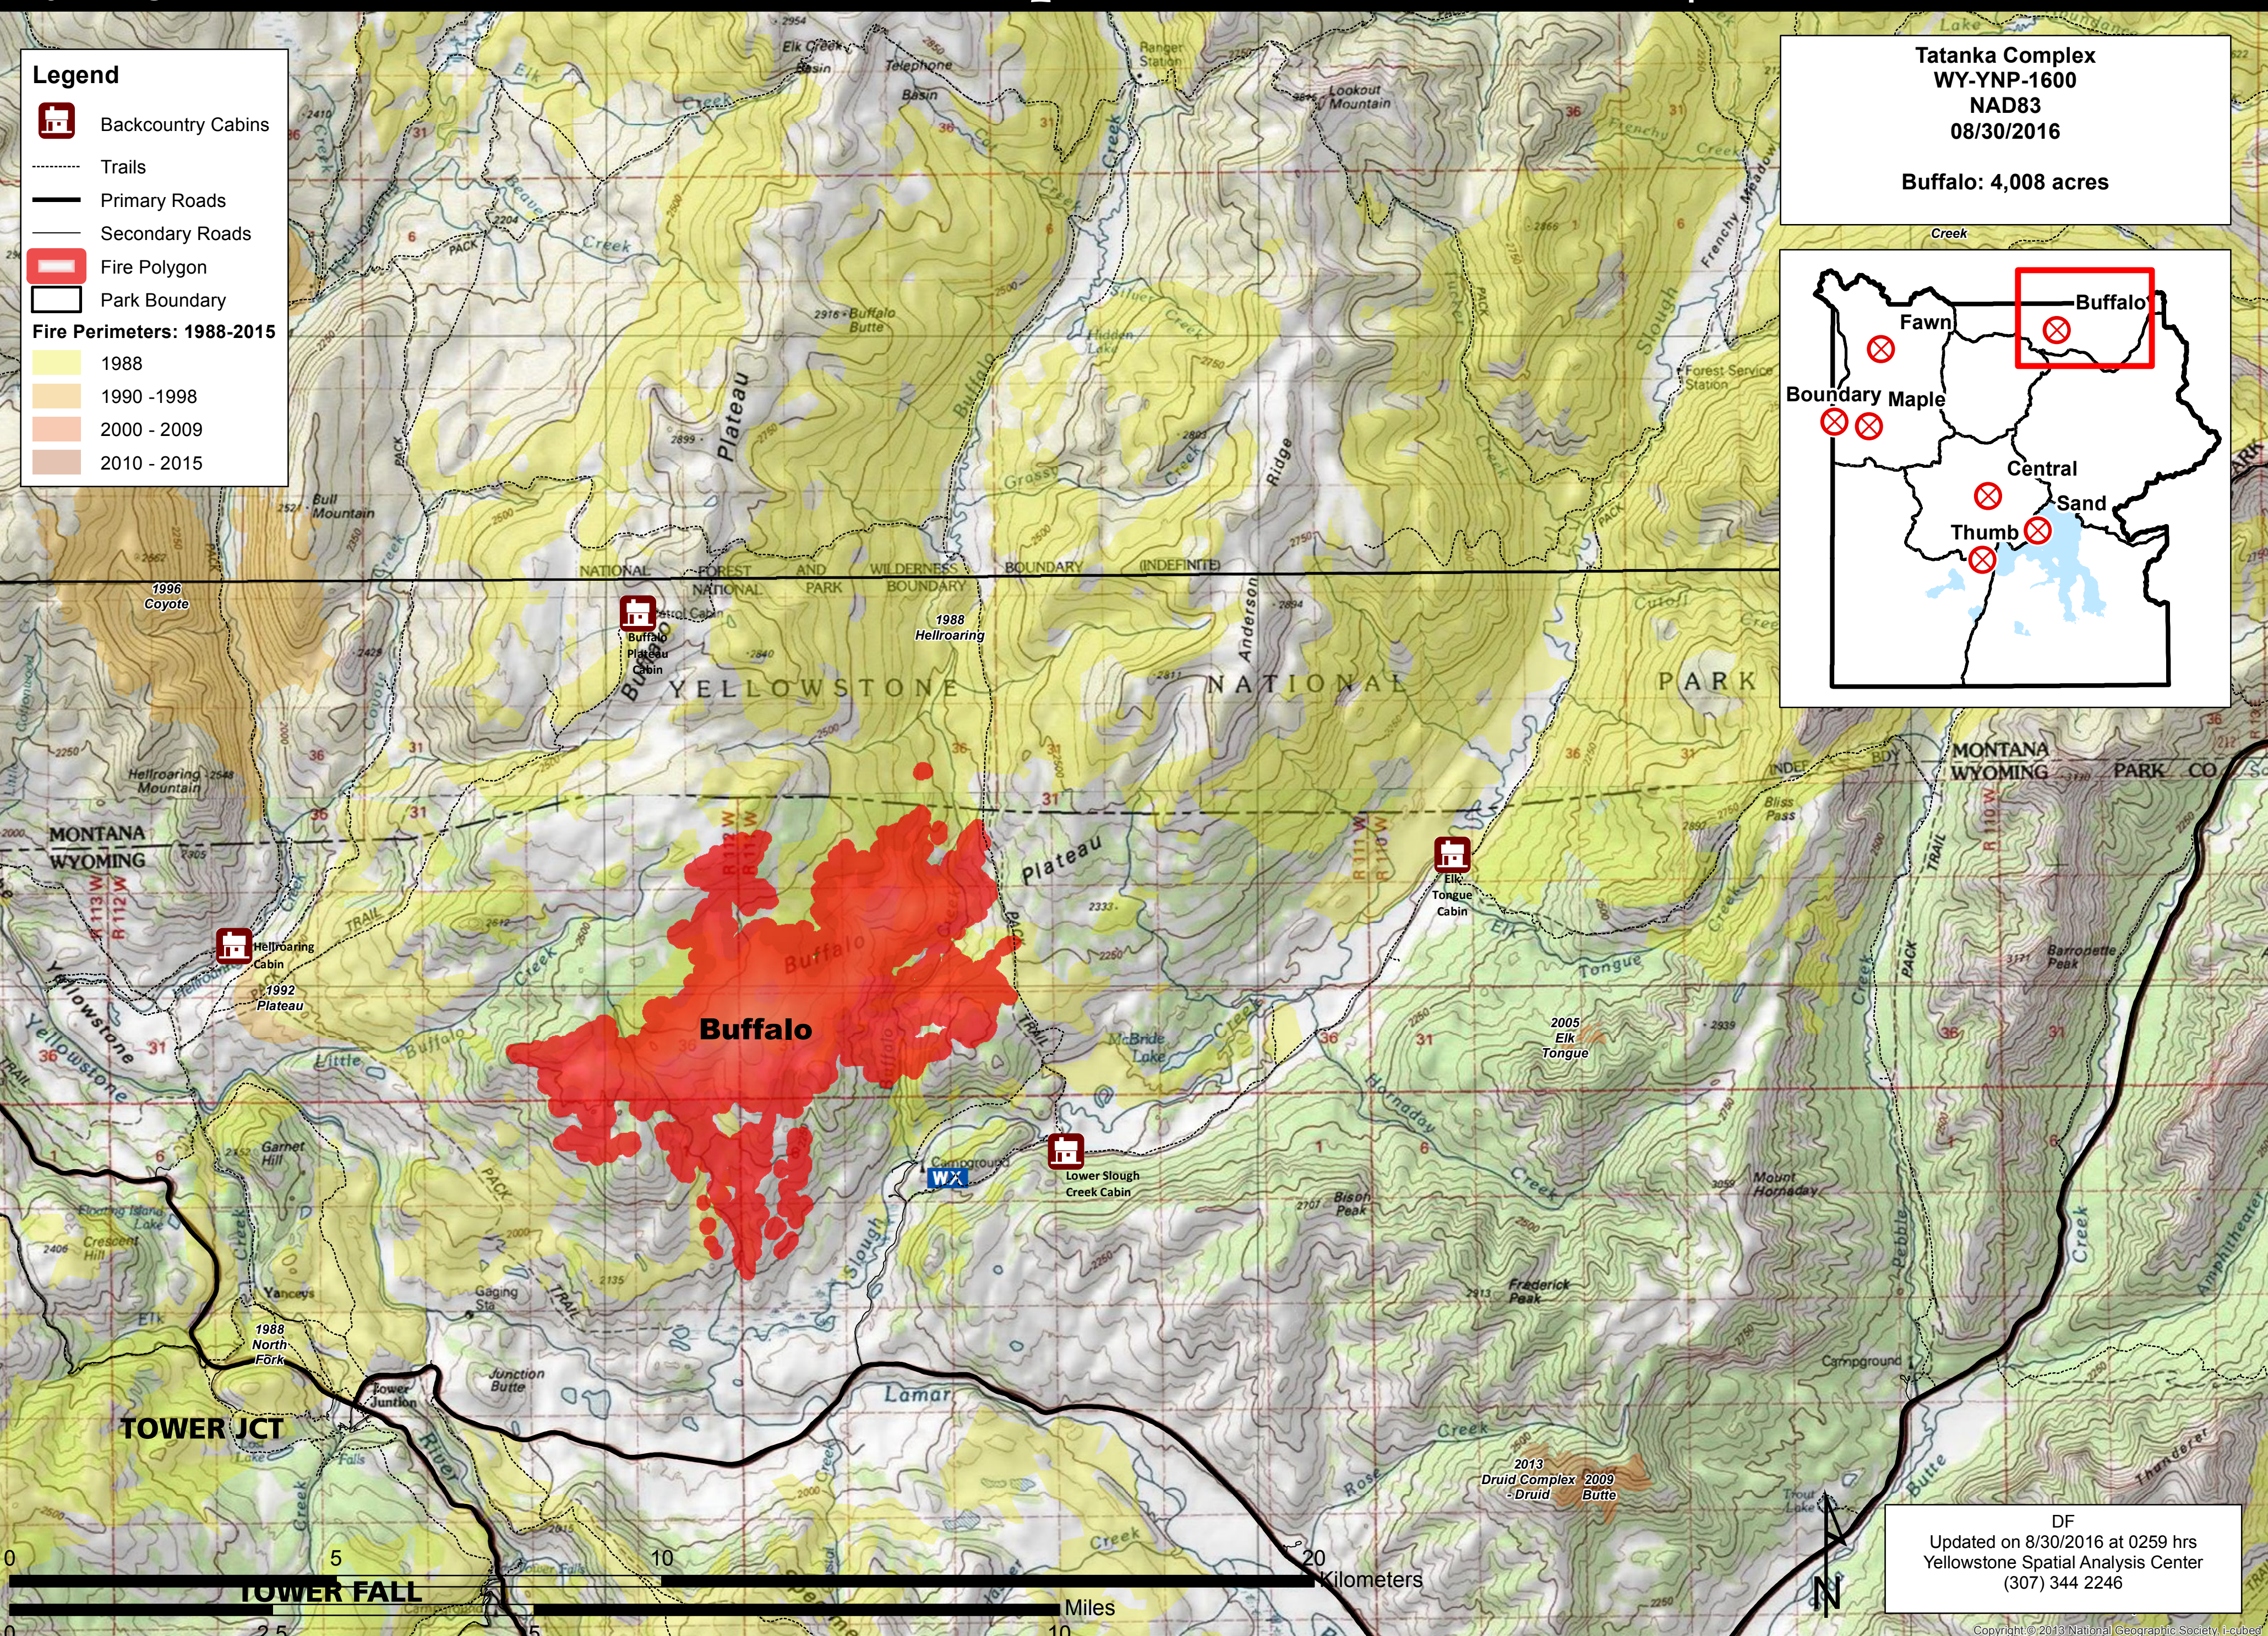

Legend

- Backcountry Cabins
- Trails
- Primary Roads
- Secondary Roads
- Fire Polygon
- Park Boundary

Fire Perimeters: 1988-2015

- 1988
- 1990 - 1998
- 2000 - 2009
- 2010 - 2015

Tatanka Complex
WY-YNP-1600
NAD83
08/30/2016

Buffalo: 4,008 acres

DF
Updated on 8/30/2016 at 0259 hrs
Yellowstone Spatial Analysis Center
(307) 344 2246