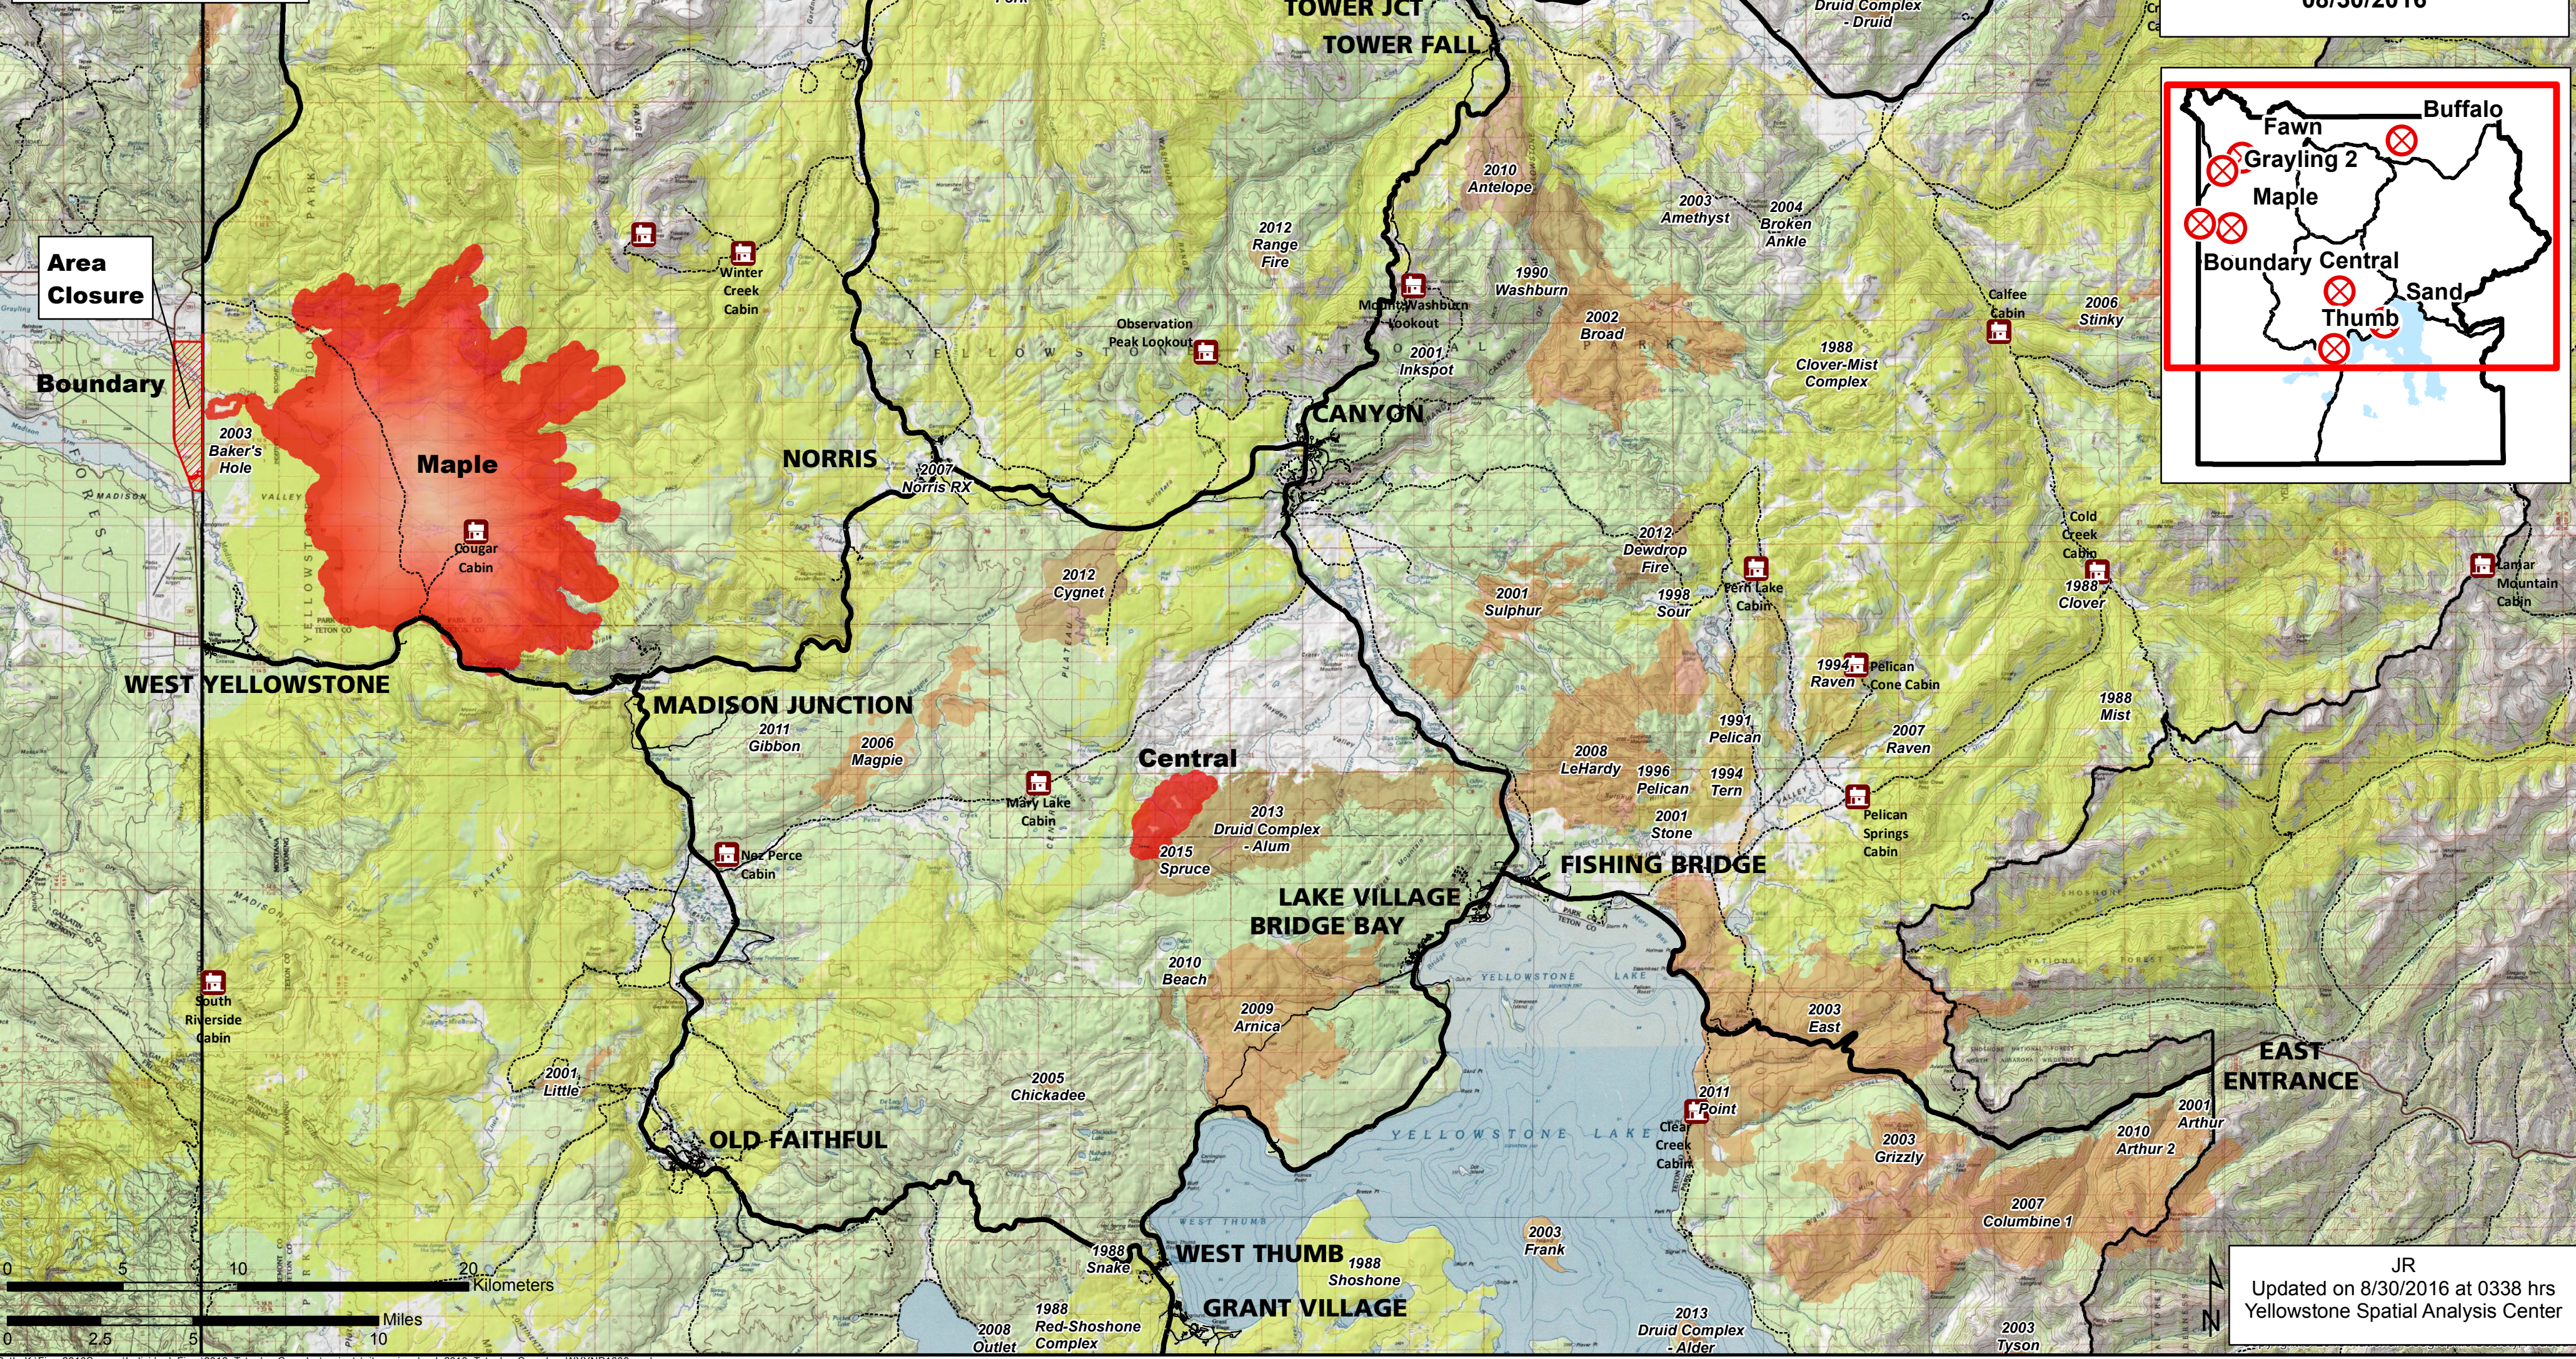

Tatanka Complex

Legend

- Backcountry Cabins
- Trails
- Primary Roads
- Secondary Roads
- Fire Polygon
- TFR_6_5349
- Park Boundary

Fire Perimeters: 1988-2015

- 1988
- 1990 - 1998
- 2000 - 2009
- 2010 - 2015

Tatanka Complex
WY-YNP-1600

6,910 total acres as of 8/30/16
 Buffalo: 4,008 acres
 Fawn: 2,016 acres
 Central: 886 acres

Maple Fire
WY-YNP-1611
34,968 acres as of 08/30/16

Boundary Fire
WY-YNP-1615
192 acres as of 8/30/16

NAD83
08/30/2016

Area Closure

Boundary

JR
Updated on 8/30/2016 at 0338 hrs
Yellowstone Spatial Analysis Center